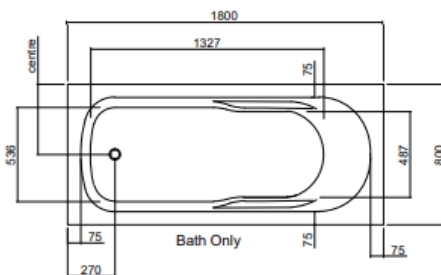

Kahlo Drop In Bath – 1675mm and 1800mm

Product Code: 0151000006U

Features

- Contoured Arm Rests
- Optional Frame
- Optional Upstands
- Two Popular Sizes – 1675mm and 1800mm
- Made in New Zealand

Technical Details

KAHLO 1675

Height with optional upstand 505 mm

Height with optional upstand 555 mm

135 litre working water capacity
Internal depth-475mm (excludes optional 15mm upstand)
Nominal framed bath height - 540mm
or 555mm with optional upstand

KAHLO 1800

Height with optional upstand 505 mm

Height with optional upstand 555 mm

170 litre working water capacity
Internal depth-475mm (excludes optional upstand)
Nominal framed bath & height - 540mm or 555mm
with optional upstand