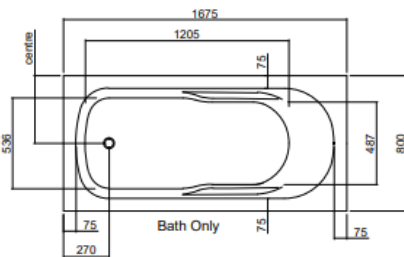

Kahlo Drop In Bath – 1675mm and 1800mm

Product Code: 0151000006U

Features

- Contoured Arm Rests
- Optional Frame
- Optional Upstands
- Two Popular Sizes – 1675mm and 1800mm
- Made in New Zealand

Technical Details

KAHLO 1675

Height with optional upstand 505 mm

Height with optional upstand 555 mm

135 litre working water capacity
Internal depth-475mm (excludes optional 15mm upstand)
Nominal framed bath height - 540mm
or 555mm with optional upstand

KAHLO 1800

Height with optional upstand 505 mm

Height with optional upstand 555 mm

170 litre working water capacity
Internal depth-475mm (excludes optional upstand)
Nominal framed bath & height - 540mm or 555mm
with optional upstand