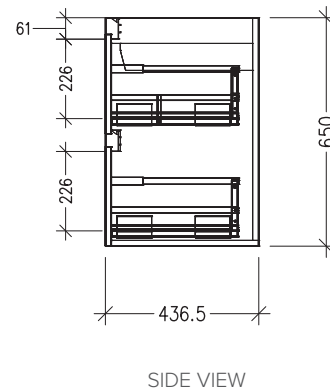

SPECIFICATION SHEET

Sahara 1200mm 4 Drawer Double Tier Wall Vanity, Left Offset Basin

Code: 10250L

Features

- 4 Drawer Wall Hung
- Left Hand Offset Basin
- Cabinet with Extrusion
- Dimensions: H670 x W1200 x D465
- Designed & Assembled in NZ

Technical Details

Note: All measurements shown are in millimetres. Sizes are nominal.

SPECIFICATION SHEET

Sahara 1200mm 4 Drawer Double Tier Wall Vanity, Left Offset Basin

Code: 10250L

Features

- 4 Drawer Wall Hung
- Left Hand Offset Basin
- Cabinet with Handle
- Dimensions: H670 x W1200 x D465
- Designed & Assembled in NZ

Technical Details

Note: All measurements shown are in millimetres. Sizes are nominal.

SPECIFICATION SHEET

Sahara 1200mm 4 Drawer Double Tier Wall Vanity, Left Offset Basin

Code: 10250L

Features

- 4 Drawer Wall Hung
- Left Hand Offset Basin
- Cabinet with Negative Detail
- Dimensions: H670 x W1200 x D465
- Designed & Assembled in NZ

Technical Details

Note: All measurements shown are in millimetres. Sizes are nominal.