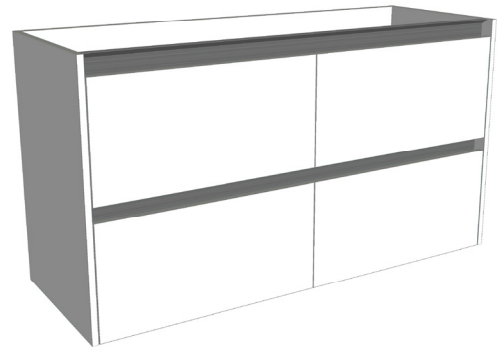

SPECIFICATION SHEET

Sahara 1200mm 4 Drawer Double Tier Wall Vanity, Left Offset Basin

Code: 10250L

Features

- 4 Drawer Wall Hung
- Left Hand Offset Basin
- Cabinet with Extrusion
- Dimensions: H670 x W1200 x D465
- Designed & Assembled in NZ

Technical Details

Note: All measurements shown are in millimetres. Sizes are nominal.

SPECIFICATION SHEET

Sahara 1200mm 4 Drawer Double Tier Wall Vanity, Left Offset Basin

Code: 10250L

Features

- 4 Drawer Wall Hung
- Left Hand Offset Basin
- Cabinet with Handle
- Dimensions: H670 x W1200 x D465
- Designed & Assembled in NZ

Technical Details

Note: All measurements shown are in millimetres. Sizes are nominal.

SPECIFICATION SHEET

Sahara 1200mm 4 Drawer Double Tier Wall Vanity, Left Offset Basin

Code: 10250L

Features

- 4 Drawer Wall Hung
- Left Hand Offset Basin
- Cabinet with Negative Detail
- Dimensions: H670 x W1200 x D465
- Designed & Assembled in NZ