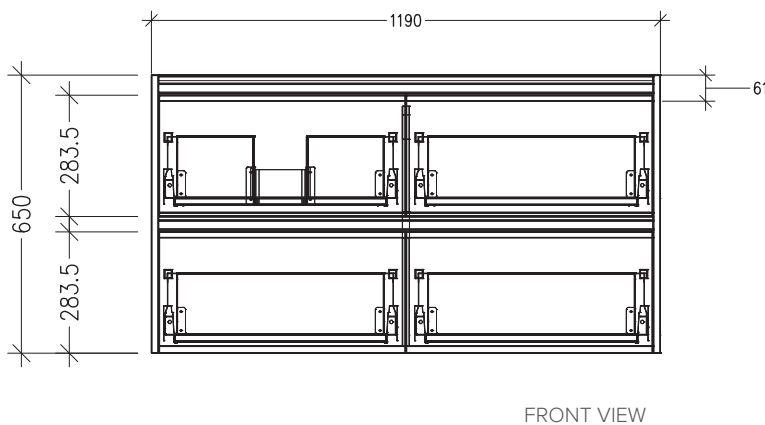

SPECIFICATION SHEET

Sahara 1200mm 4 Drawer Double Tier Wall Vanity, Left Offset Basin

Code: 10250L

Features

- 4 Drawer Wall Hung
- Left Hand Offset Basin
- Cabinet with Extrusion
- Dimensions: H670 x W1200 x D465
- Designed & Assembled in NZ

Technical Details

Note: All measurements shown are in millimetres. Sizes are nominal.

SPECIFICATION SHEET

Sahara 1200mm 4 Drawer Double Tier Wall Vanity, Left Offset Basin

Code: 10250L

Features

- 4 Drawer Wall Hung
- Left Hand Offset Basin
- Cabinet with Handle
- Dimensions: H670 x W1200 x D465
- Designed & Assembled in NZ

Technical Details

Note: All measurements shown are in millimetres. Sizes are nominal.

SPECIFICATION SHEET

Sahara 1200mm 4 Drawer Double Tier Wall Vanity, Left Offset Basin

Code: 10250L

Features

- 4 Drawer Wall Hung
- Left Hand Offset Basin
- Cabinet with Negative Detail
- Dimensions: H670 x W1200 x D465
- Designed & Assembled in NZ

Technical Details

Note: All measurements shown are in millimetres. Sizes are nominal.