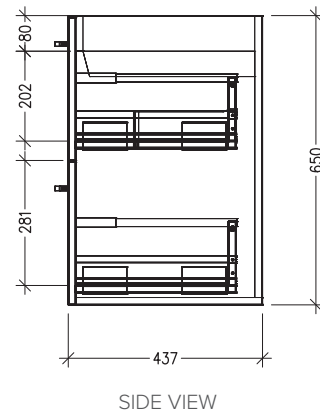

SPECIFICATION SHEET

Sahara 1200mm 4 Drawer Double Tier Wall Vanity, Left Offset Basin

Code: 10250L

Features

- 4 Drawer Wall Hung
- Left Hand Offset Basin
- Cabinet with Extrusion
- Dimensions: H670 x W1200 x D465
- Designed & Assembled in NZ

Technical Details

Note: All measurements shown are in millimetres. Sizes are nominal.

SPECIFICATION SHEET

Sahara 1200mm 4 Drawer Double Tier Wall Vanity, Left Offset Basin

Code: 10250L

Features

- 4 Drawer Wall Hung
- Left Hand Offset Basin
- Cabinet with Handle
- Dimensions: H670 x W1200 x D465
- Designed & Assembled in NZ

Technical Details

Note: All measurements shown are in millimetres. Sizes are nominal.

SPECIFICATION SHEET

Sahara 1200mm 4 Drawer Double Tier Wall Vanity, Left Offset Basin

Code: 10250L

Features

- 4 Drawer Wall Hung
- Left Hand Offset Basin
- Cabinet with Negative Detail
- Dimensions: H670 x W1200 x D465
- Designed & Assembled in NZ

Technical Details

Note: All measurements shown are in millimetres. Sizes are nominal.