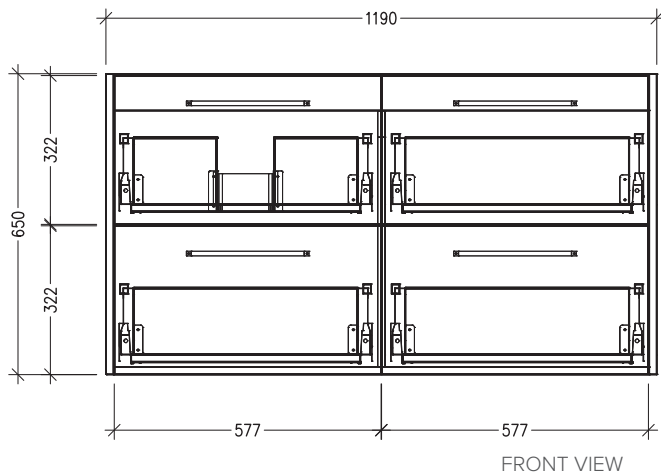

SPECIFICATION SHEET

Sahara 1200mm 4 Drawer Double Tier Wall Vanity, Left Offset Basin

Code: 10250L

Features

- 4 Drawer Wall Hung
- Left Hand Offset Basin
- Cabinet with Extrusion
- Dimensions: H670 x W1200 x D465
- Designed & Assembled in NZ

Technical Details

Note: All measurements shown are in millimetres. Sizes are nominal.

SPECIFICATION SHEET

Sahara 1200mm 4 Drawer Double Tier Wall Vanity, Left Offset Basin

Code: 10250L

Features

- 4 Drawer Wall Hung
- Left Hand Offset Basin
- Cabinet with Handle
- Dimensions: H670 x W1200 x D465
- Designed & Assembled in NZ

Technical Details

Note: All measurements shown are in millimetres. Sizes are nominal.

SPECIFICATION SHEET

Sahara 1200mm 4 Drawer Double Tier Wall Vanity, Left Offset Basin

Code: 10250L

Features

- 4 Drawer Wall Hung
- Left Hand Offset Basin
- Cabinet with Negative Detail
- Dimensions: H670 x W1200 x D465
- Designed & Assembled in NZ

Technical Details

Note: All measurements shown are in millimetres. Sizes are nominal.