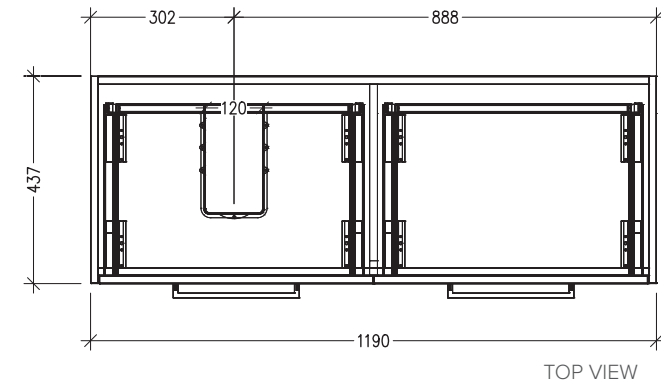

SPECIFICATION SHEET

Sahara 1200mm 4 Drawer Double Tier Wall Vanity, Left Offset Basin

Code: 10250L

Features

- 4 Drawer Wall Hung
- Left Hand Offset Basin
- Cabinet with Extrusion
- Dimensions: H670 x W1200 x D465
- Designed & Assembled in NZ

Technical Details

Note: All measurements shown are in millimetres. Sizes are nominal.

SPECIFICATION SHEET

Sahara 1200mm 4 Drawer Double Tier Wall Vanity, Left Offset Basin

Code: 10250L

Features

- 4 Drawer Wall Hung
- Left Hand Offset Basin
- Cabinet with Handle
- Dimensions: H670 x W1200 x D465
- Designed & Assembled in NZ

Technical Details

Note: All measurements shown are in millimetres. Sizes are nominal.

SPECIFICATION SHEET

Sahara 1200mm 4 Drawer Double Tier Wall Vanity, Left Offset Basin

Code: 10250L

Features

- 4 Drawer Wall Hung
- Left Hand Offset Basin
- Cabinet with Negative Detail
- Dimensions: H670 x W1200 x D465
- Designed & Assembled in NZ

Technical Details

Note: All measurements shown are in millimetres. Sizes are nominal.