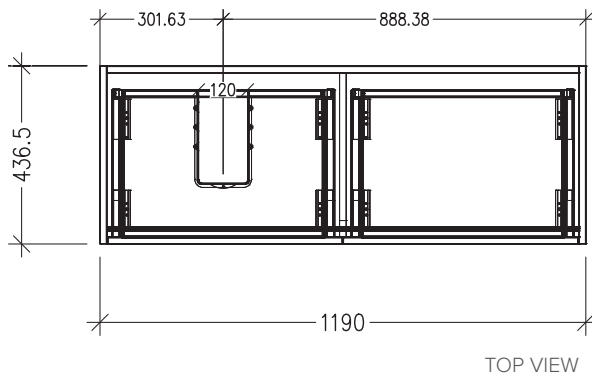

SPECIFICATION SHEET

Sahara 1200mm 4 Drawer Double Tier Wall Vanity, Left Offset Basin

Code: 10250L

Features

- 4 Drawer Wall Hung
- Left Hand Offset Basin
- Cabinet with Extrusion
- Dimensions: H670 x W1200 x D465
- Designed & Assembled in NZ

Technical Details

Note: All measurements shown are in millimetres. Sizes are nominal.

SPECIFICATION SHEET

Sahara 1200mm 4 Drawer Double Tier Wall Vanity, Left Offset Basin

Code: 10250L

Features

- 4 Drawer Wall Hung
- Left Hand Offset Basin
- Cabinet with Handle
- Dimensions: H670 x W1200 x D465
- Designed & Assembled in NZ

Technical Details

Note: All measurements shown are in millimetres. Sizes are nominal.

SPECIFICATION SHEET

Sahara 1200mm 4 Drawer Double Tier Wall Vanity, Left Offset Basin

Code: 10250L

Features

- 4 Drawer Wall Hung
- Left Hand Offset Basin
- Cabinet with Negative Detail
- Dimensions: H670 x W1200 x D465
- Designed & Assembled in NZ

Technical Details

Note: All measurements shown are in millimetres. Sizes are nominal.