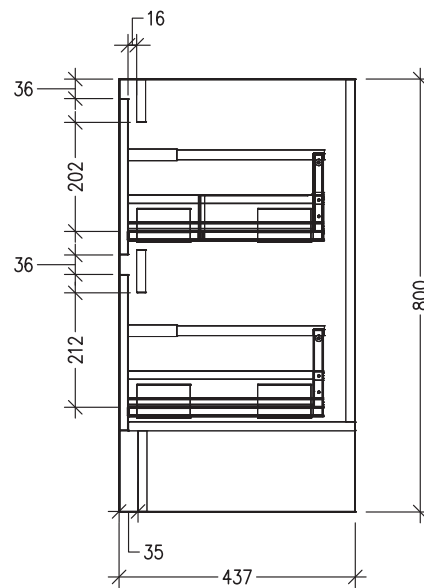

### Features

- 2 Drawer Floorstanding
- Cabinet with Handle
- Centre Basin
- Dimensions: H820 x W600 x D465
- Designed & Assembled in NZ

### Technical Details

Note: All measurements shown are in millimetres. Sizes are nominal.

TOP VIEW

FRONT VIEW

SIDE VIEW

### Features

- 2 Drawer Floorstanding
- Cabinet with Negative Detail
- Centre Basin
- Dimensions: H820 x W600 x D465
- Designed & Assembled in NZ