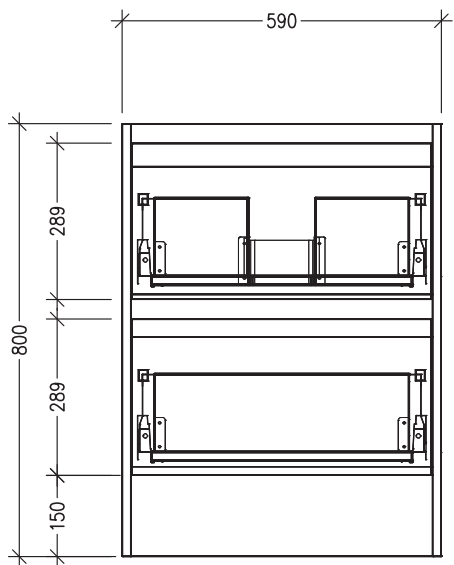

### Features

- 2 Drawer Floorstanding
- Cabinet with Handle
- Centre Basin
- Dimensions: H820 x W600 x D465
- Designed & Assembled in NZ

### Technical Details

Note: All measurements shown are in millimetres. Sizes are nominal.

TOP VIEW

FRONT VIEW

SIDE VIEW

### Features

- 2 Drawer Floorstanding
- Cabinet with Negative Detail
- Centre Basin
- Dimensions: H820 x W600 x D465
- Designed & Assembled in NZ