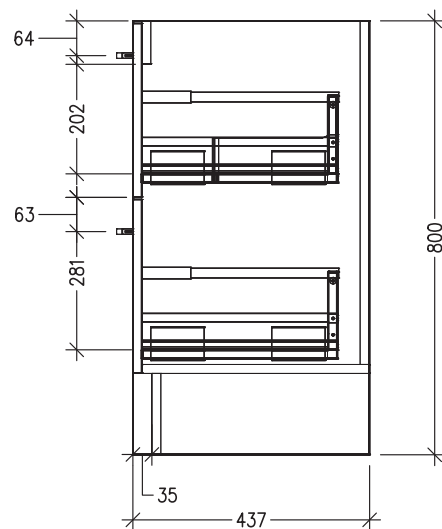

### Features

- 2 Drawer Floorstanding
- Cabinet with Handle
- Centre Basin
- Dimensions: H820 x W600 x D465
- Designed & Assembled in NZ

### Technical Details

Note: All measurements shown are in millimetres. Sizes are nominal.

TOP VIEW

FRONT VIEW

SIDE VIEW

### Features

- 2 Drawer Floorstanding
- Cabinet with Negative Detail
- Centre Basin
- Dimensions: H820 x W600 x D465
- Designed & Assembled in NZ