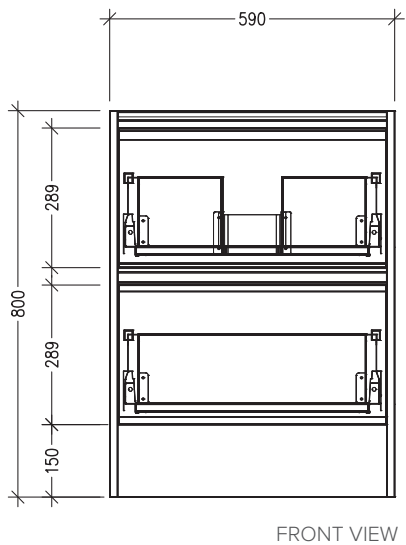

### Features

- 2 Drawer Floorstanding
- Cabinet with Extrusion
- Centre Basin
- Dimensions: H820 x W600 x D465
- Designed & Assembled in NZ

### Technical Details

Note: All measurements shown are in millimetres. Sizes are nominal.

TOP VIEW

FRONT VIEW

SIDE VIEW

### Features

- 2 Drawer Floorstanding
- Cabinet with Handle
- Centre Basin
- Dimensions: H820 x W600 x D465
- Designed & Assembled in NZ

### Features

- 2 Drawer Floorstanding
- Cabinet with Negative Detail
- Centre Basin
- Dimensions: H820 x W600 x D465
- Designed & Assembled in NZ