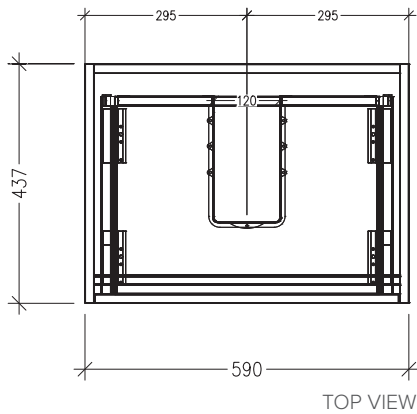

### Features

- 2 Drawer Floorstanding
- Cabinet with Handle
- Centre Basin
- Dimensions: H820 x W600 x D465
- Designed & Assembled in NZ

### Technical Details

Note: All measurements shown are in millimetres. Sizes are nominal.

TOP VIEW

FRONT VIEW

SIDE VIEW

### Features

- 2 Drawer Floorstanding
- Cabinet with Negative Detail
- Centre Basin
- Dimensions: H820 x W600 x D465
- Designed & Assembled in NZ