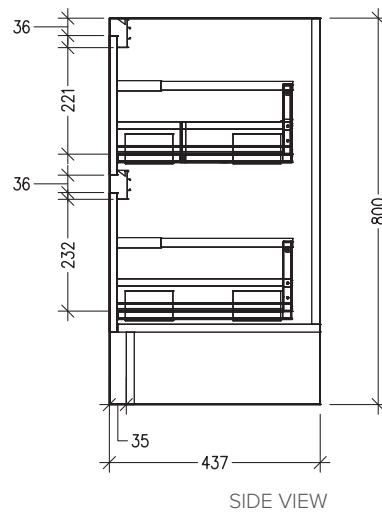

### Features

- 2 Drawer Floorstanding
- Cabinet with Extrusion
- Centre Basin
- Dimensions: H820 x W600 x D465
- Designed & Assembled in NZ

### Technical Details

Note: All measurements shown are in millimetres. Sizes are nominal.

TOP VIEW

FRONT VIEW

SIDE VIEW