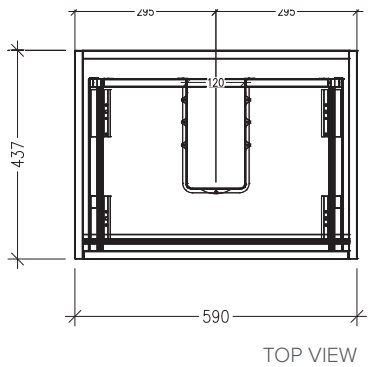

### Features

- 2 Drawer Floorstanding
- Cabinet with Extrusion
- Centre Basin
- Dimensions: H820 x W600 x D465
- Designed & Assembled in NZ

### Technical Details

Note: All measurements shown are in millimetres. Sizes are nominal.

TOP VIEW

FRONT VIEW

SIDE VIEW

### Features

- 2 Drawer Floorstanding
- Cabinet with Handle
- Centre Basin
- Dimensions: H820 x W600 x D465
- Designed & Assembled in NZ