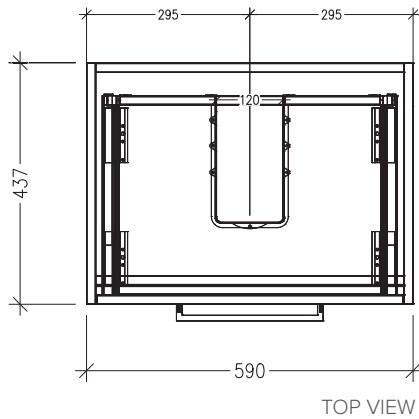

### Technical Details

Note: All measurements shown are in millimetres. Sizes are nominal.

TOP VIEW

FRONT VIEW

SIDE VIEW

### Features

- 2 Drawer Floorstanding
- Cabinet with Handle
- Centre Basin
- Dimensions: H820 x W600 x D465
- Designed & Assembled in NZ