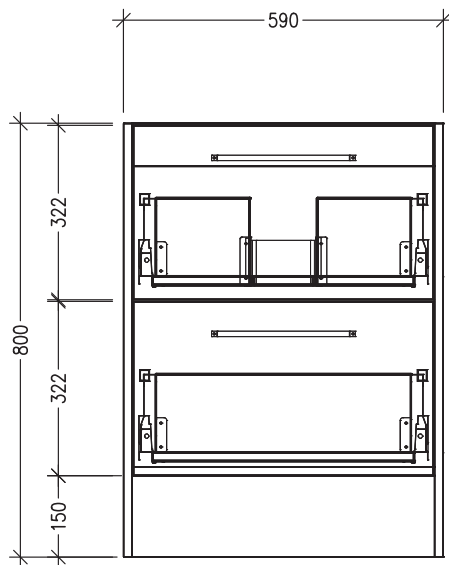

### Features

- 2 Drawer Floorstanding
- Cabinet with Handle
- Centre Basin
- Dimensions: H820 x W600 x D465
- Designed & Assembled in NZ

### Technical Details

Note: All measurements shown are in millimetres. Sizes are nominal.

TOP VIEW

FRONT VIEW

SIDE VIEW

### Features

- 2 Drawer Floorstanding
- Cabinet with Negative Detail
- Centre Basin
- Dimensions: H820 x W600 x D465
- Designed & Assembled in NZ