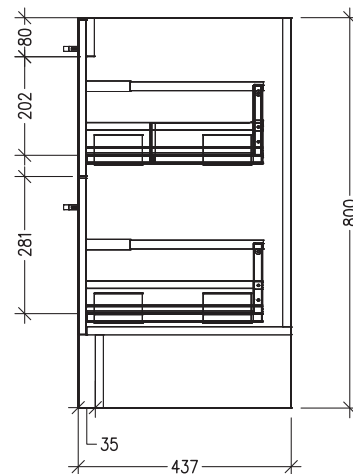

Technical Details

Note: All measurements shown are in millimetres. Sizes are nominal.

SPECIFICATION SHEET

Sahara 900mm 2 Drawer Floorstanding Vanity

Code: 10330

Features

- 2 Drawer Floorstanding
- Cabinet with Handle
- Centre Basin
- Dimensions: H820 x W900 x D465
- Designed & Assembled in NZ

Technical Details

Note: All measurements shown are in millimetres. Sizes are nominal.

TOP VIEW

FRONT VIEW

SIDE VIEW

SPECIFICATION SHEET

Sahara 900mm 2 Drawer Floorstanding Vanity

Code: 10330

Features

- 2 Drawer Floorstanding
- Cabinet with Negative Detail
- Centre Basin
- Dimensions: H820 x W900 x D465
- Designed & Assembled in NZ

Technical Details

Note: All measurements shown are in millimetres. Sizes are nominal.

TOP VIEW

FRONT VIEW

SIDE VIEW