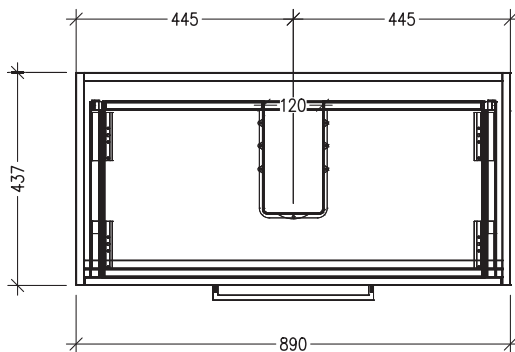

SPECIFICATION SHEET

Sahara 900mm 2 Drawer Floorstanding Vanity

Code: 10330

Features

- 2 Drawer Floorstanding
- Cabinet with Extrusion
- Centre Basin
- Dimensions: H820 x W900 x D465
- Designed & Assembled in NZ

Technical Details

Note: All measurements shown are in millimetres. Sizes are nominal.

SPECIFICATION SHEET

Sahara 900mm 2 Drawer Floorstanding Vanity

Code: 10330

Features

- 2 Drawer Floorstanding
- Cabinet with Handle
- Centre Basin
- Dimensions: H820 x W900 x D465
- Designed & Assembled in NZ

Technical Details

Note: All measurements shown are in millimetres. Sizes are nominal.

TOP VIEW

FRONT VIEW

SIDE VIEW

SPECIFICATION SHEET

Sahara 900mm 2 Drawer Floorstanding Vanity

Code: 10330

Features

- 2 Drawer Floorstanding
- Cabinet with Negative Detail
- Centre Basin
- Dimensions: H820 x W900 x D465
- Designed & Assembled in NZ

Technical Details

Note: All measurements shown are in millimetres. Sizes are nominal.