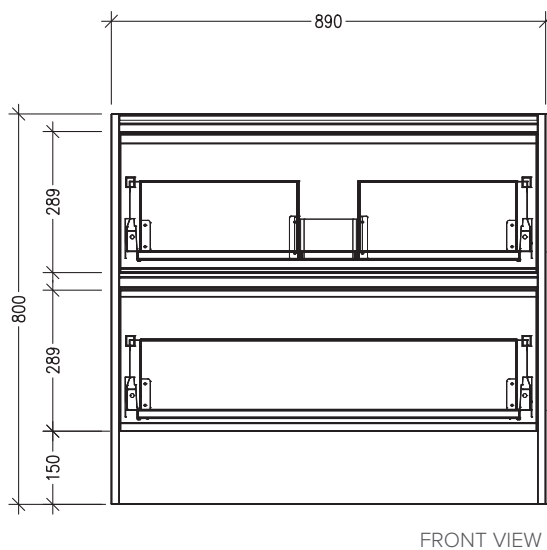

SPECIFICATION SHEET

Sahara 900mm 2 Drawer Floorstanding Vanity

Code: 10330

Features

- 2 Drawer Floorstanding
- Cabinet with Extrusion
- Centre Basin
- Dimensions: H820 x W900 x D465
- Designed & Assembled in NZ

Technical Details

Note: All measurements shown are in millimetres. Sizes are nominal.

SPECIFICATION SHEET

Sahara 900mm 2 Drawer Floorstanding Vanity

Code: 10330

Features

- 2 Drawer Floorstanding
- Cabinet with Handle
- Centre Basin
- Dimensions: H820 x W900 x D465
- Designed & Assembled in NZ

Technical Details

Note: All measurements shown are in millimetres. Sizes are nominal.

TOP VIEW

FRONT VIEW

SIDE VIEW

SPECIFICATION SHEET

Sahara 900mm 2 Drawer Floorstanding Vanity

Code: 10330

Features

- 2 Drawer Floorstanding
- Cabinet with Negative Detail
- Centre Basin
- Dimensions: H820 x W900 x D465
- Designed & Assembled in NZ

Technical Details

Note: All measurements shown are in millimetres. Sizes are nominal.