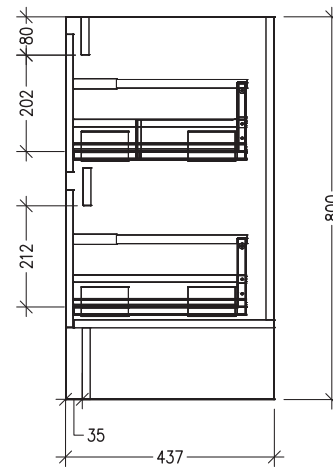

Technical Details

Note: All measurements shown are in millimetres. Sizes are nominal.

SPECIFICATION SHEET

Sahara 900mm 2 Drawer Floorstanding Vanity

Code: 10330

Features

- 2 Drawer Floorstanding
- Cabinet with Handle
- Centre Basin
- Dimensions: H820 x W900 x D465
- Designed & Assembled in NZ

Technical Details

Note: All measurements shown are in millimetres. Sizes are nominal.

TOP VIEW

FRONT VIEW

SIDE VIEW

SPECIFICATION SHEET

Sahara 900mm 2 Drawer Floorstanding Vanity

Code: 10330

Features

- 2 Drawer Floorstanding
- Cabinet with Negative Detail
- Centre Basin
- Dimensions: H820 x W900 x D465
- Designed & Assembled in NZ

Technical Details

Note: All measurements shown are in millimetres. Sizes are nominal.

TOP VIEW

FRONT VIEW

SIDE VIEW