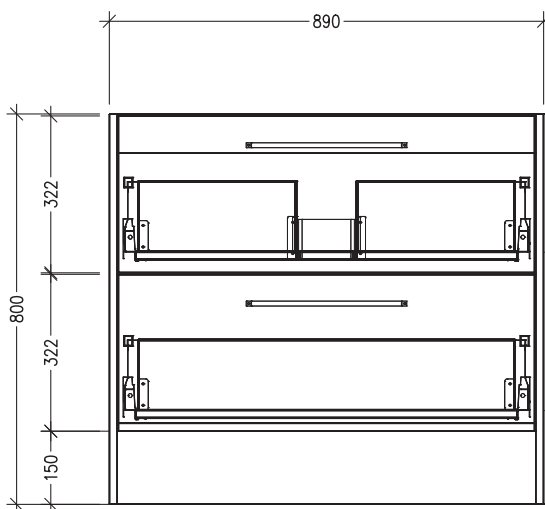

SPECIFICATION SHEET

Sahara 900mm 2 Drawer Floorstanding Vanity

Code: 10330

Features

- 2 Drawer Floorstanding
- Cabinet with Extrusion
- Centre Basin
- Dimensions: H820 x W900 x D465
- Designed & Assembled in NZ

Technical Details

Note: All measurements shown are in millimetres. Sizes are nominal.

SPECIFICATION SHEET

Sahara 900mm 2 Drawer Floorstanding Vanity

Code: 10330

Features

- 2 Drawer Floorstanding
- Cabinet with Handle
- Centre Basin
- Dimensions: H820 x W900 x D465
- Designed & Assembled in NZ

Technical Details

Note: All measurements shown are in millimetres. Sizes are nominal.

TOP VIEW

FRONT VIEW

SIDE VIEW

SPECIFICATION SHEET

Sahara 900mm 2 Drawer Floorstanding Vanity

Code: 10330

Features

- 2 Drawer Floorstanding
- Cabinet with Negative Detail
- Centre Basin
- Dimensions: H820 x W900 x D465
- Designed & Assembled in NZ

Technical Details

Note: All measurements shown are in millimetres. Sizes are nominal.