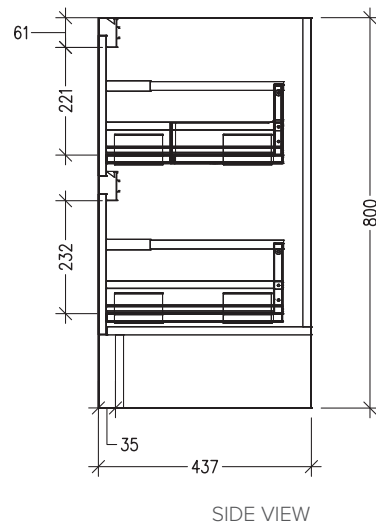

SPECIFICATION SHEET

Sahara 900mm 2 Drawer Floorstanding Vanity

Code: 10330

Features

- 2 Drawer Floorstanding
- Cabinet with Extrusion
- Centre Basin
- Dimensions: H820 x W900 x D465
- Designed & Assembled in NZ

Technical Details

Note: All measurements shown are in millimetres. Sizes are nominal.

SPECIFICATION SHEET

Sahara 900mm 2 Drawer Floorstanding Vanity

Code: 10330

Features

- 2 Drawer Floorstanding
- Cabinet with Handle
- Centre Basin
- Dimensions: H820 x W900 x D465
- Designed & Assembled in NZ

Technical Details

Note: All measurements shown are in millimetres. Sizes are nominal.

TOP VIEW

FRONT VIEW

SIDE VIEW

SPECIFICATION SHEET

Sahara 900mm 2 Drawer Floorstanding Vanity

Code: 10330

Features

- 2 Drawer Floorstanding
- Cabinet with Negative Detail
- Centre Basin
- Dimensions: H820 x W900 x D465
- Designed & Assembled in NZ

Technical Details

Note: All measurements shown are in millimetres. Sizes are nominal.