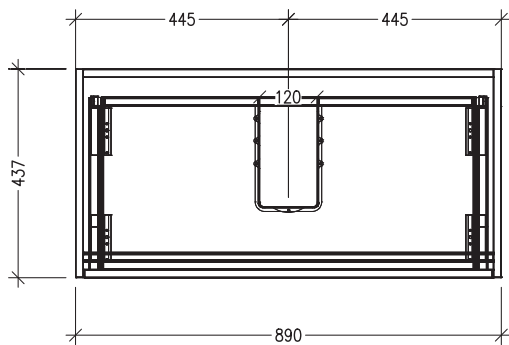

Technical Details

Note: All measurements shown are in millimetres. Sizes are nominal.

SPECIFICATION SHEET

Sahara 900mm 2 Drawer Floorstanding Vanity

Code: 10330

Features

- 2 Drawer Floorstanding
- Cabinet with Handle
- Centre Basin
- Dimensions: H820 x W900 x D465
- Designed & Assembled in NZ

Technical Details

Note: All measurements shown are in millimetres. Sizes are nominal.

TOP VIEW

FRONT VIEW

SIDE VIEW

SPECIFICATION SHEET

Sahara 900mm 2 Drawer Floorstanding Vanity

Code: 10330

Features

- 2 Drawer Floorstanding
- Cabinet with Negative Detail
- Centre Basin
- Dimensions: H820 x W900 x D465
- Designed & Assembled in NZ

Technical Details

Note: All measurements shown are in millimetres. Sizes are nominal.

TOP VIEW

FRONT VIEW

SIDE VIEW