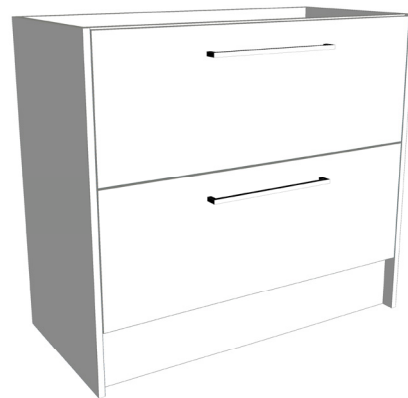

SPECIFICATION SHEET

Sahara 900mm 2 Drawer Floorstanding Vanity

Code: 10330

Features

- 2 Drawer Floorstanding
- Cabinet with Extrusion
- Centre Basin
- Dimensions: H820 x W900 x D465
- Designed & Assembled in NZ

Technical Details

Note: All measurements shown are in millimetres. Sizes are nominal.

SPECIFICATION SHEET

Sahara 900mm 2 Drawer Floorstanding Vanity

Code: 10330

Features

- 2 Drawer Floorstanding
- Cabinet with Handle
- Centre Basin
- Dimensions: H820 x W900 x D465
- Designed & Assembled in NZ

Technical Details

Note: All measurements shown are in millimetres. Sizes are nominal.

TOP VIEW

FRONT VIEW

SIDE VIEW

SPECIFICATION SHEET

Sahara 900mm 2 Drawer Floorstanding Vanity

Code: 10330

Features

- 2 Drawer Floorstanding
- Cabinet with Negative Detail
- Centre Basin
- Dimensions: H820 x W900 x D465
- Designed & Assembled in NZ

Technical Details

Note: All measurements shown are in millimetres. Sizes are nominal.