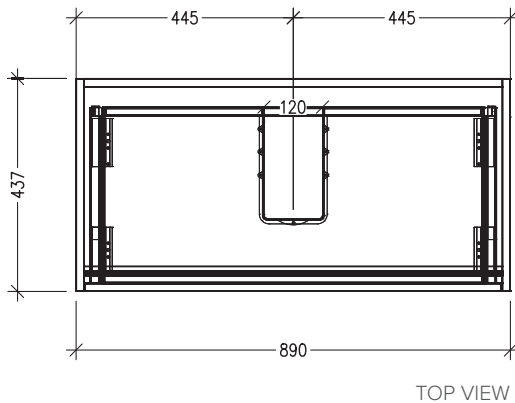

SPECIFICATION SHEET

Sahara 900mm 2 Drawer Floorstanding Vanity

Code: 10330

Features

- 2 Drawer Floorstanding
- Cabinet with Extrusion
- Centre Basin
- Dimensions: H820 x W900 x D465
- Designed & Assembled in NZ

Technical Details

Note: All measurements shown are in millimetres. Sizes are nominal.

SPECIFICATION SHEET

Sahara 900mm 2 Drawer Floorstanding Vanity

Code: 10330

Features

- 2 Drawer Floorstanding
- Cabinet with Handle
- Centre Basin
- Dimensions: H820 x W900 x D465
- Designed & Assembled in NZ

Technical Details

Note: All measurements shown are in millimetres. Sizes are nominal.

TOP VIEW

FRONT VIEW

SIDE VIEW

SPECIFICATION SHEET

Sahara 900mm 2 Drawer Floorstanding Vanity

Code: 10330

Features

- 2 Drawer Floorstanding
- Cabinet with Negative Detail
- Centre Basin
- Dimensions: H820 x W900 x D465
- Designed & Assembled in NZ

Technical Details

Note: All measurements shown are in millimetres. Sizes are nominal.