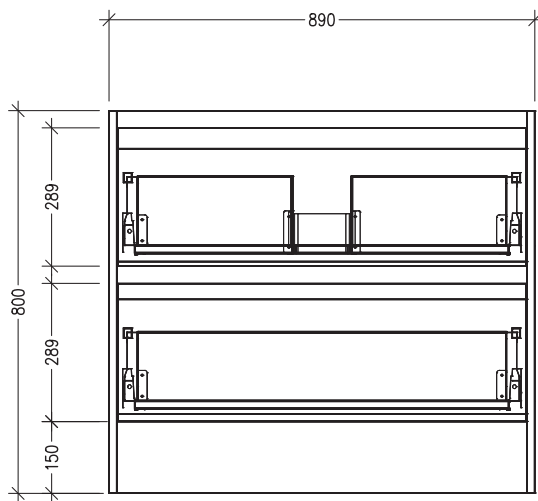

Technical Details

Note: All measurements shown are in millimetres. Sizes are nominal.

SPECIFICATION SHEET

Sahara 900mm 2 Drawer Floorstanding Vanity

Code: 10330

Features

- 2 Drawer Floorstanding
- Cabinet with Handle
- Centre Basin
- Dimensions: H820 x W900 x D465
- Designed & Assembled in NZ

Technical Details

Note: All measurements shown are in millimetres. Sizes are nominal.

TOP VIEW

FRONT VIEW

SIDE VIEW

SPECIFICATION SHEET

Sahara 900mm 2 Drawer Floorstanding Vanity

Code: 10330

Features

- 2 Drawer Floorstanding
- Cabinet with Negative Detail
- Centre Basin
- Dimensions: H820 x W900 x D465
- Designed & Assembled in NZ

Technical Details

Note: All measurements shown are in millimetres. Sizes are nominal.

TOP VIEW

FRONT VIEW

SIDE VIEW