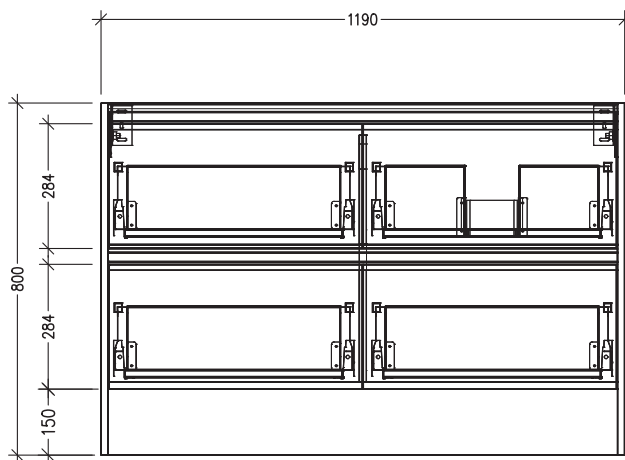

SPECIFICATION SHEET

Sahara 1200mm 4 Drawer Right Hand Offset Basin Floor Vanity

Code: 10342R

Features

- 4 Drawer Floorstanding
- Cabinet with Extrusion
- Right Hand Offset Basin
- Dimensions: H820 x W1200 x D465
- Designed & Assembled in NZ

Technical Details

Note: All measurements shown are in millimetres. Sizes are nominal.

TOP VIEW

FRONT VIEW

SIDE VIEW

SPECIFICATION SHEET

Sahara 1200mm 4 Drawer Right Hand Offset Basin Floor Vanity

Code: 10342R

Features

- 4 Drawer Floorstanding
- Cabinet with Handle
- Right Hand Offset Basin
- Dimensions: H820 x W1200 x D465
- Designed & Assembled in NZ

Technical Details

Note: All measurements shown are in millimetres. Sizes are nominal.

Technical Details

Note: All measurements shown are in millimetres. Sizes are nominal.

TOP VIEW

FRONT VIEW

SIDE VIEW