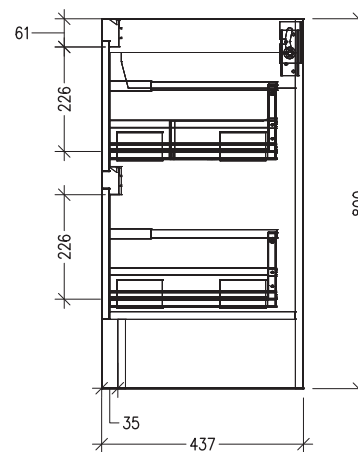

Technical Details

Note: All measurements shown are in millimetres. Sizes are nominal.

TOP VIEW

FRONT VIEW

SIDE VIEW

SPECIFICATION SHEET

Sahara 1200mm 4 Drawer Right Hand Offset Basin Floor Vanity

Code: 10342R

Features

- 4 Drawer Floorstanding
- Cabinet with Handle
- Right Hand Offset Basin
- Dimensions: H820 x W1200 x D465
- Designed & Assembled in NZ

Technical Details

Note: All measurements shown are in millimetres. Sizes are nominal.

TOP VIEW

FRONT VIEW

SIDE VIEW

SPECIFICATION SHEET

Sahara 1200mm 4 Drawer Right Hand Offset Basin Floor Vanity

Code: 10342R

Features

- 4 Drawer Floorstanding
- Cabinet with Negative Detail
- Right Hand Offset Basin
- Dimensions: H820 x W1200 x D465
- Designed & Assembled in NZ

Technical Details

Note: All measurements shown are in millimetres. Sizes are nominal.

TOP VIEW

FRONT VIEW

SIDE VIEW