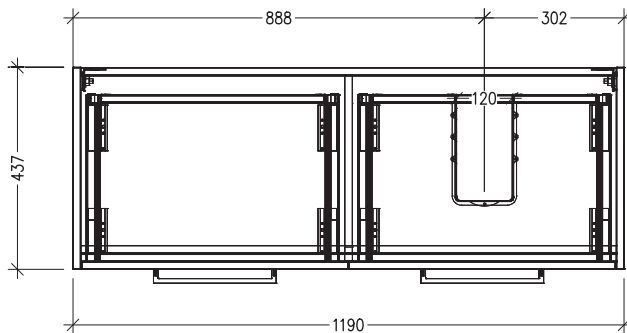

Technical Details

Note: All measurements shown are in millimetres. Sizes are nominal.

TOP VIEW

FRONT VIEW

SIDE VIEW

SPECIFICATION SHEET

Sahara 1200mm 4 Drawer Right Hand Offset Basin Floor Vanity

Code: 10342R

Features

- 4 Drawer Floorstanding
- Cabinet with Handle
- Right Hand Offset Basin
- Dimensions: H820 x W1200 x D465
- Designed & Assembled in NZ

Technical Details

Note: All measurements shown are in millimetres. Sizes are nominal.

TOP VIEW

FRONT VIEW

SIDE VIEW

SPECIFICATION SHEET

Sahara 1200mm 4 Drawer Right Hand Offset Basin Floor Vanity

Code: 10342R

Features

- 4 Drawer Floorstanding
- Cabinet with Negative Detail
- Right Hand Offset Basin
- Dimensions: H820 x W1200 x D465
- Designed & Assembled in NZ

Technical Details

Note: All measurements shown are in millimetres. Sizes are nominal.

TOP VIEW

FRONT VIEW

SIDE VIEW