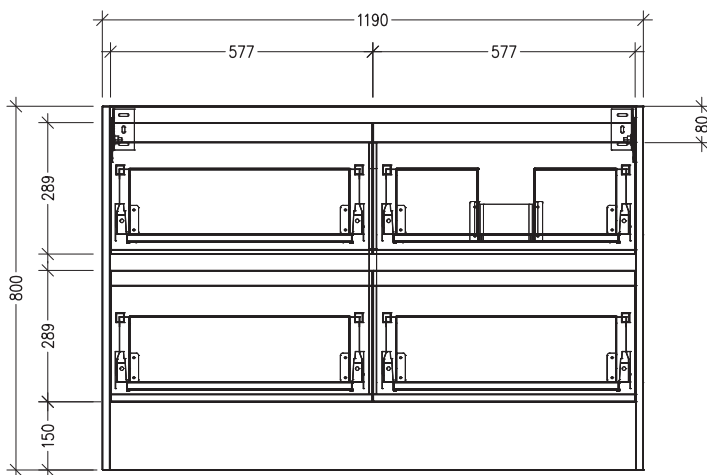

Technical Details

Note: All measurements shown are in millimetres. Sizes are nominal.

TOP VIEW

FRONT VIEW

SIDE VIEW

SPECIFICATION SHEET

Sahara 1200mm 4 Drawer Right Hand Offset Basin Floor Vanity

Code: 10342R

Features

- 4 Drawer Floorstanding
- Cabinet with Handle
- Right Hand Offset Basin
- Dimensions: H820 x W1200 x D465
- Designed & Assembled in NZ

Technical Details

Note: All measurements shown are in millimetres. Sizes are nominal.

TOP VIEW

FRONT VIEW

SIDE VIEW

SPECIFICATION SHEET

Sahara 1200mm 4 Drawer Right Hand Offset Basin Floor Vanity

Code: 10342R

Features

- 4 Drawer Floorstanding
- Cabinet with Negative Detail
- Right Hand Offset Basin
- Dimensions: H820 x W1200 x D465
- Designed & Assembled in NZ

Technical Details

Note: All measurements shown are in millimetres. Sizes are nominal.

TOP VIEW

FRONT VIEW

SIDE VIEW