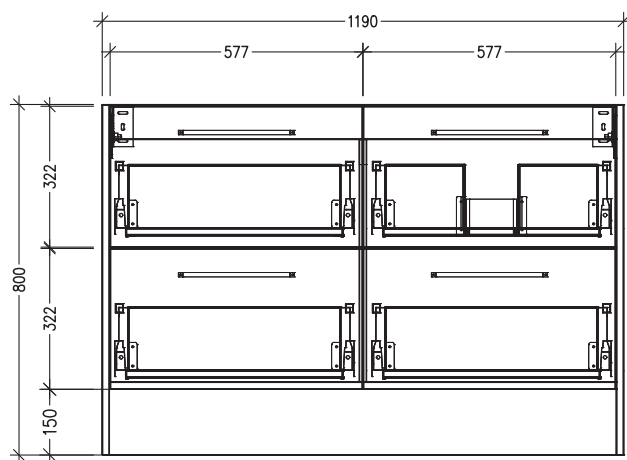

Technical Details

Note: All measurements shown are in millimetres. Sizes are nominal.

TOP VIEW

FRONT VIEW

SIDE VIEW

SPECIFICATION SHEET

Sahara 1200mm 4 Drawer Right Hand Offset Basin Floor Vanity

Code: 10342R

Features

- 4 Drawer Floorstanding
- Cabinet with Handle
- Right Hand Offset Basin
- Dimensions: H820 x W1200 x D465
- Designed & Assembled in NZ

Technical Details

Note: All measurements shown are in millimetres. Sizes are nominal.

TOP VIEW

FRONT VIEW

SIDE VIEW

SPECIFICATION SHEET

Sahara 1200mm 4 Drawer Right Hand Offset Basin Floor Vanity

Code: 10342R

Features

- 4 Drawer Floorstanding
- Cabinet with Negative Detail
- Right Hand Offset Basin
- Dimensions: H820 x W1200 x D465
- Designed & Assembled in NZ

Technical Details

Note: All measurements shown are in millimetres. Sizes are nominal.

TOP VIEW

FRONT VIEW

SIDE VIEW