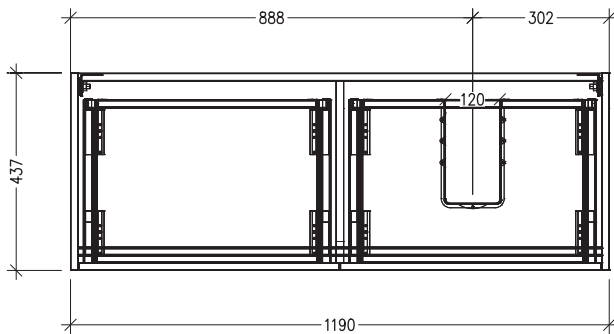

Technical Details

Note: All measurements shown are in millimetres. Sizes are nominal.

TOP VIEW

FRONT VIEW

SIDE VIEW

SPECIFICATION SHEET

Sahara 1200mm 4 Drawer Right Hand Offset Basin Floor Vanity

Code: 10342R

Features

- 4 Drawer Floorstanding
- Cabinet with Handle
- Right Hand Offset Basin
- Dimensions: H820 x W1200 x D465
- Designed & Assembled in NZ

Technical Details

Note: All measurements shown are in millimetres. Sizes are nominal.

TOP VIEW

FRONT VIEW

SIDE VIEW

SPECIFICATION SHEET

Sahara 1200mm 4 Drawer Right Hand Offset Basin Floor Vanity

Code: 10342R

Features

- 4 Drawer Floorstanding
- Cabinet with Negative Detail
- Right Hand Offset Basin
- Dimensions: H820 x W1200 x D465
- Designed & Assembled in NZ

Technical Details

Note: All measurements shown are in millimetres. Sizes are nominal.

TOP VIEW

FRONT VIEW

SIDE VIEW