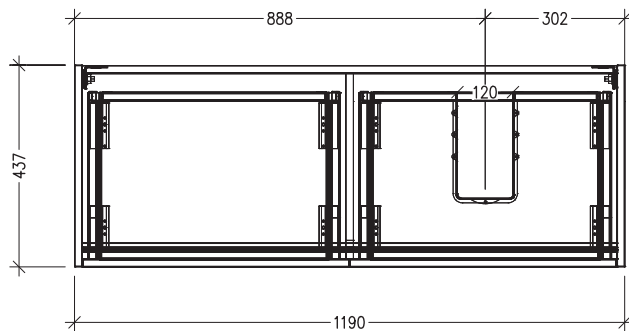

SPECIFICATION SHEET

Sahara 1200mm 4 Drawer Right Hand Offset Basin Floor Vanity

Code: 10342R

Features

- 4 Drawer Floorstanding
- Cabinet with Extrusion
- Right Hand Offset Basin
- Dimensions: H820 x W1200 x D465
- Designed & Assembled in NZ

Technical Details

Note: All measurements shown are in millimetres. Sizes are nominal.

TOP VIEW

FRONT VIEW

SIDE VIEW

SPECIFICATION SHEET

Sahara 1200mm 4 Drawer Right Hand Offset Basin Floor Vanity

Code: 10342R

Features

- 4 Drawer Floorstanding
- Cabinet with Handle
- Right Hand Offset Basin
- Dimensions: H820 x W1200 x D465
- Designed & Assembled in NZ

Technical Details

Note: All measurements shown are in millimetres. Sizes are nominal.

Technical Details

Note: All measurements shown are in millimetres. Sizes are nominal.

TOP VIEW

FRONT VIEW

SIDE VIEW