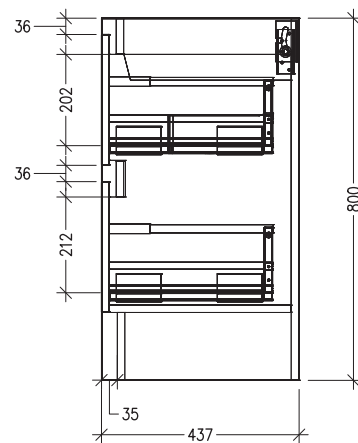

Technical Details

Note: All measurements shown are in millimetres. Sizes are nominal.

TOP VIEW

FRONT VIEW

SIDE VIEW

SPECIFICATION SHEET

Sahara 1200mm 4 Drawer Right Hand Offset Basin Floor Vanity

Code: 10342R

Features

- 4 Drawer Floorstanding
- Cabinet with Handle
- Right Hand Offset Basin
- Dimensions: H820 x W1200 x D465
- Designed & Assembled in NZ

Technical Details

Note: All measurements shown are in millimetres. Sizes are nominal.

TOP VIEW

FRONT VIEW

SIDE VIEW

SPECIFICATION SHEET

Sahara 1200mm 4 Drawer Right Hand Offset Basin Floor Vanity

Code: 10342R

Features

- 4 Drawer Floorstanding
- Cabinet with Negative Detail
- Right Hand Offset Basin
- Dimensions: H820 x W1200 x D465
- Designed & Assembled in NZ

Technical Details

Note: All measurements shown are in millimetres. Sizes are nominal.

TOP VIEW

FRONT VIEW

SIDE VIEW