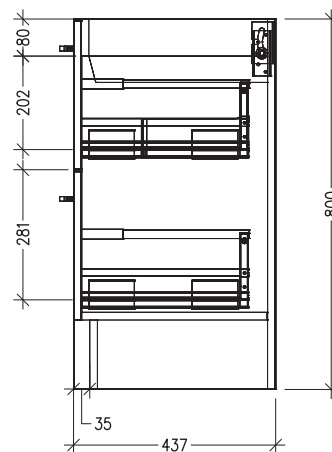

Technical Details

Note: All measurements shown are in millimetres. Sizes are nominal.

TOP VIEW

FRONT VIEW

SIDE VIEW

SPECIFICATION SHEET

Sahara 1200mm 4 Drawer Right Hand Offset Basin Floor Vanity

Code: 10342R

Features

- 4 Drawer Floorstanding
- Cabinet with Handle
- Right Hand Offset Basin
- Dimensions: H820 x W1200 x D465
- Designed & Assembled in NZ

Technical Details

Note: All measurements shown are in millimetres. Sizes are nominal.

TOP VIEW

FRONT VIEW

SIDE VIEW

SPECIFICATION SHEET

Sahara 1200mm 4 Drawer Right Hand Offset Basin Floor Vanity

Code: 10342R

Features

- 4 Drawer Floorstanding
- Cabinet with Negative Detail
- Right Hand Offset Basin
- Dimensions: H820 x W1200 x D465
- Designed & Assembled in NZ

Technical Details

Note: All measurements shown are in millimetres. Sizes are nominal.

TOP VIEW

FRONT VIEW

SIDE VIEW