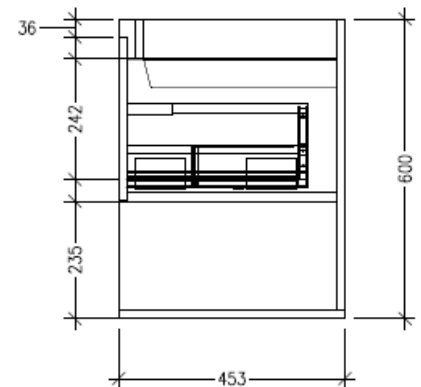

### Technical Details

Note: All measurements shown are in millimetres. Sizes are nominal.

TOP VIEW

FRONT VIEW

SIDE VIEW

### Features

- Wall Hung
- 2 Drawers with Negative Timber detail, 2 Open Shelves
- Double Basin
- Laminate Woodgrain & Solid Colours on MR Board
- Dimensions: H650 x W1800 x D453