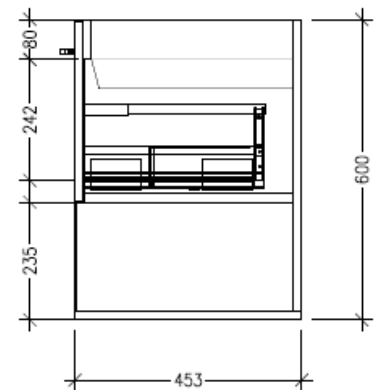

### Technical Details

Note: All measurements shown are in millimetres. Sizes are nominal.

TOP VIEW

FRONT VIEW

SIDE VIEW

### Features

- Wall Hung
- 2 Drawers with Handle, 2 Open Shelves
- Double Basin
- Laminate Woodgrain & Solid Colours on MR Board
- Dimensions: H650 x W1800 x D453