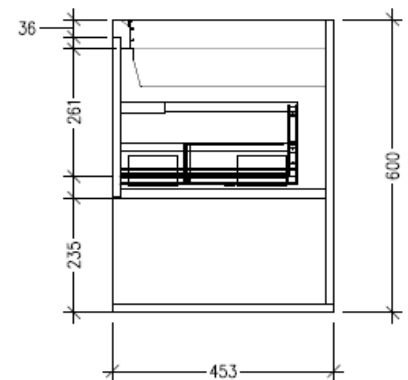

### Technical Details

Note: All measurements shown are in millimetres. Sizes are nominal.

TOP VIEW

FRONT VIEW

SIDE VIEW **SIDE VIEW**

### Features

- Wall Hung
- 2 Drawers with Extrusion, 2 Open Shelves
- Double Basin
- Laminate Woodgrain & Solid Colours on MR Board
- Dimensions: H650 x W1800 x D453

### Technical Details

Note: All measurements shown are in millimetres. Sizes are nominal.

TOP VIEW

FRONT VIEW

SIDE VIEW