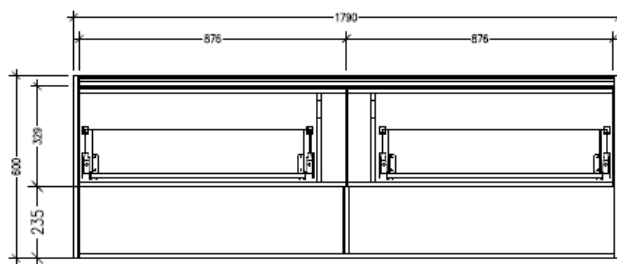

### Features

- Wall Hung
- 2 Drawers with Extrusion, 2 Open Shelves
- Centre Basin
- Laminate Woodgrain & Solid Colours on MR Board
- Dimensions: H650 x W1800 x D453

### Technical Details

Note: All measurements shown are in millimetres. Sizes are nominal.

TOP VIEW

FRONT VIEW

SIDE VIEW