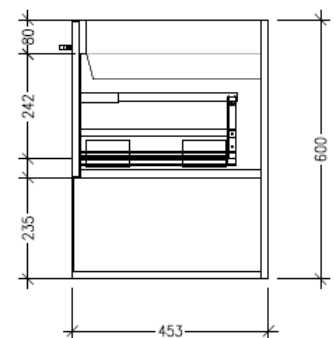

### Features

- Wall Hung
- 2 Drawers with Handle, 2 Open Shelves
- Centre Basin
- Laminate Woodgrain & Solid Colours on MR Board
- Dimensions: H650 x W1800 x D453

### Technical Details

Note: All measurements shown are in millimetres. Sizes are nominal.

TOP VIEW

FRONT VIEW

SIDE VIEW

### Technical Details

Note: All measurements shown are in millimetres. Sizes are nominal.

TOP VIEW

FRONT VIEW

SIDE VIEW **SIDE VIEW**