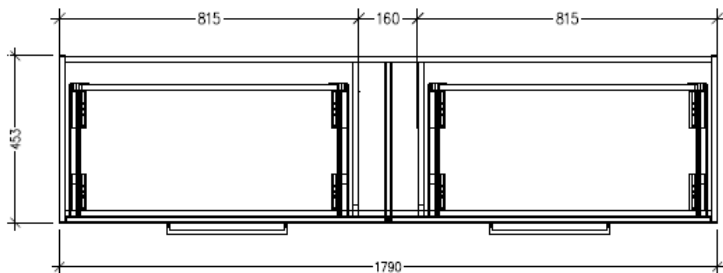

### Features

- Wall Hung
- 2 Drawers with Extrusion, 2 Open Shelves
- Centre Basin
- Laminate Woodgrain & Solid Colours on MR Board
- Dimensions: H650 x W1800 x D453

### Technical Details

Note: All measurements shown are in millimetres. Sizes are nominal.

TOP VIEW

FRONT VIEW

SIDE VIEW

### Features

- Wall Hung
- 2 Drawers with Handle, 2 Open Shelves
- Centre Basin
- Laminate Woodgrain & Solid Colours on MR Board
- Dimensions: H650 x W1800 x D453