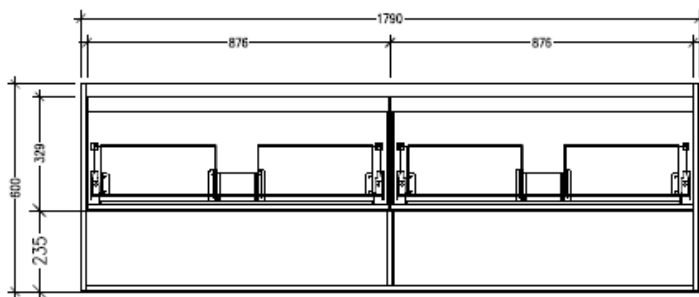

### Technical Details

Note: All measurements shown are in millimetres. Sizes are nominal.

TOP VIEW

FRONT VIEW

SIDE VIEW

### Features

- Wall Hung
- 2 Drawers with Negative Timber detail, 2 Open Shelves
- Double Basin
- Laminate Woodgrain & Solid Colours on MR Board
- Dimensions: H650 x W1800 x D453