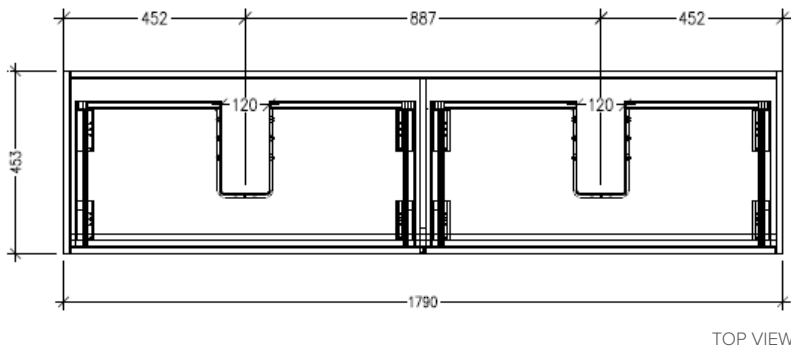

### Technical Details

Note: All measurements shown are in millimetres. Sizes are nominal.

TOP VIEW

FRONT VIEW

SIDE VIEW

### Features

- Wall Hung
- 2 Drawers with Negative Timber detail, 2 Open Shelves
- Double Basin
- Laminate Woodgrain & Solid Colours on MR Board
- Dimensions: H650 x W1800 x D453