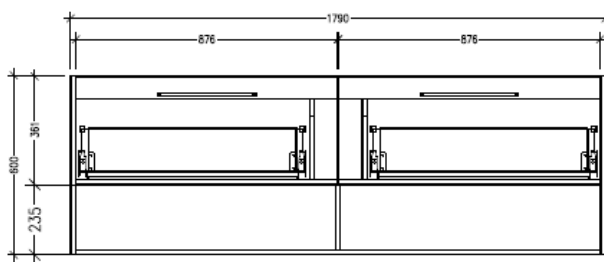

### Technical Details

Note: All measurements shown are in millimetres. Sizes are nominal.

TOP VIEW

FRONT VIEW

SIDE VIEW

### Features

- Wall Hung
- 2 Drawers with Handle, 2 Open Shelves
- Centre Basin
- Laminate Woodgrain & Solid Colours on MR Board
- Dimensions: H650 x W1800 x D453