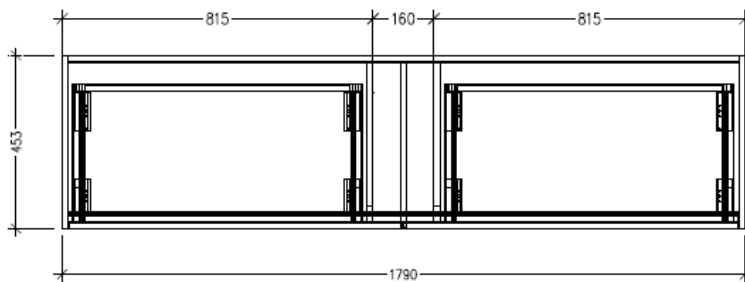

### Features

- Wall Hung
- 2 Drawers with Extrusion, 2 Open Shelves
- Centre Basin
- Laminate Woodgrain & Solid Colours on MR Board
- Dimensions: H650 x W1800 x D453

### Technical Details

Note: All measurements shown are in millimetres. Sizes are nominal.

TOP VIEW

FRONT VIEW

SIDE VIEW