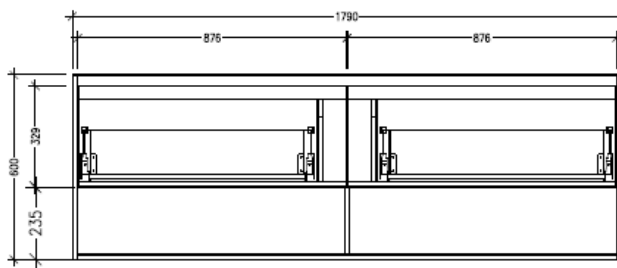

### Technical Details

Note: All measurements shown are in millimetres. Sizes are nominal.

TOP VIEW

FRONT VIEW

SIDE VIEW

### Features

- Wall Hung
- 2 Drawers with Negative Timber detail, 2 Open Shelves
- Centre Basin
- Laminate Woodgrain & Solid Colours on MR Board
- Dimensions: H650 x W1800 x D453

### Technical Details

Note: All measurements shown are in millimetres. Sizes are nominal.

TOP VIEW

FRONT VIEW

SIDE VIEW **SIDE VIEW**