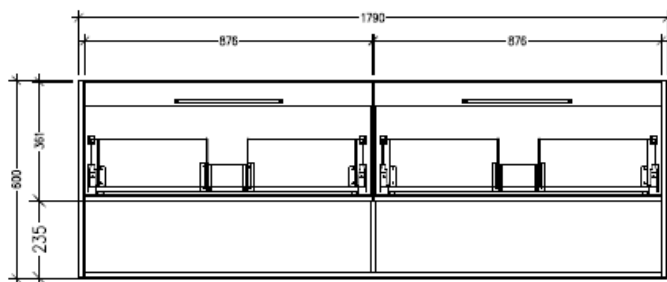

### Technical Details

Note: All measurements shown are in millimetres. Sizes are nominal.

TOP VIEW

FRONT VIEW

SIDE VIEW

### Features

- Wall Hung
- 2 Drawers with Handle, 2 Open Shelves
- Double Basin
- Laminate Woodgrain & Solid Colours on MR Board
- Dimensions: H650 x W1800 x D453