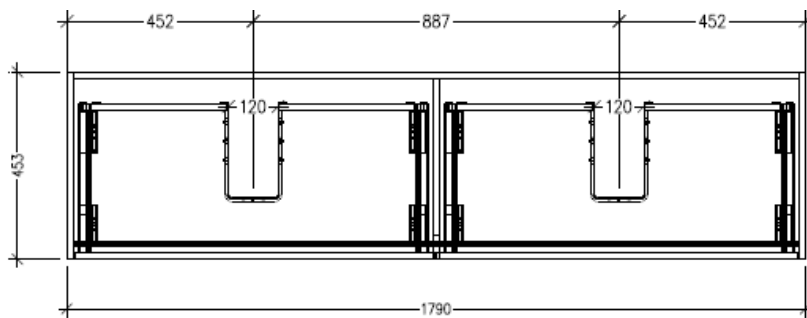

### Technical Details

Note: All measurements shown are in millimetres. Sizes are nominal.

TOP VIEW

FRONT VIEW

SIDE VIEW **SIDE VIEW**

### Features

- Wall Hung
- 2 Drawers with Extrusion, 2 Open Shelves
- Double Basin
- Laminate Woodgrain & Solid Colours on MR Board
- Dimensions: H650 x W1800 x D453

### Technical Details

Note: All measurements shown are in millimetres. Sizes are nominal.

TOP VIEW

FRONT VIEW

SIDE VIEW