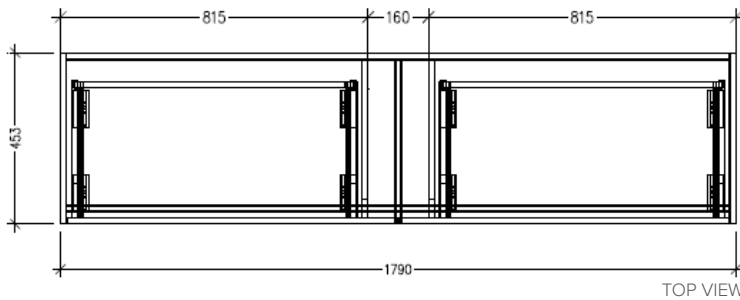

### Technical Details

Note: All measurements shown are in millimetres. Sizes are nominal.

TOP VIEW

FRONT VIEW

SIDE VIEW

### Features

- Wall Hung
- 2 Drawers with Negative Timber detail, 2 Open Shelves
- Centre Basin
- Laminate Woodgrain & Solid Colours on MR Board
- Dimensions: H650 x W1800 x D453

### Technical Details

Note: All measurements shown are in millimetres. Sizes are nominal.

TOP VIEW

FRONT VIEW

SIDE VIEW **SIDE VIEW**