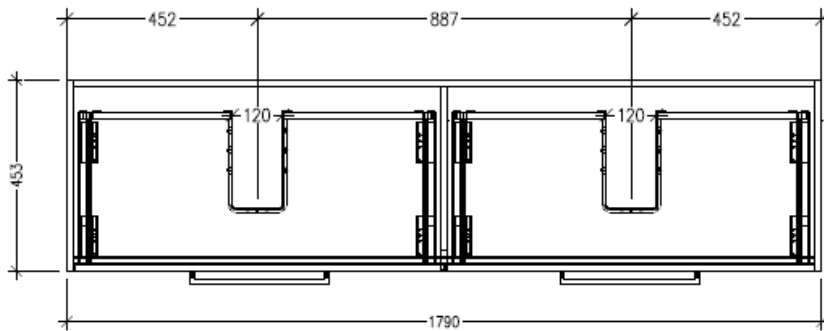

### Technical Details

Note: All measurements shown are in millimetres. Sizes are nominal.

TOP VIEW

FRONT VIEW

SIDE VIEW

### Features

- Wall Hung
- 2 Drawers with Handle, 2 Open Shelves
- Double Basin
- Laminate Woodgrain & Solid Colours on MR Board
- Dimensions: H650 x W1800 x D453