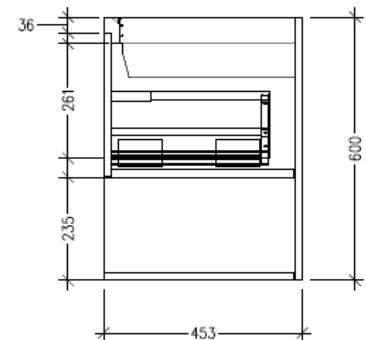

### Features

- Wall Hung
- 2 Drawers with Extrusion, 2 Open Shelves
- Centre Basin
- Laminate Woodgrain & Solid Colours on MR Board
- Dimensions: H650 x W1800 x D453

### Technical Details

Note: All measurements shown are in millimetres. Sizes are nominal.

TOP VIEW

FRONT VIEW

SIDE VIEW