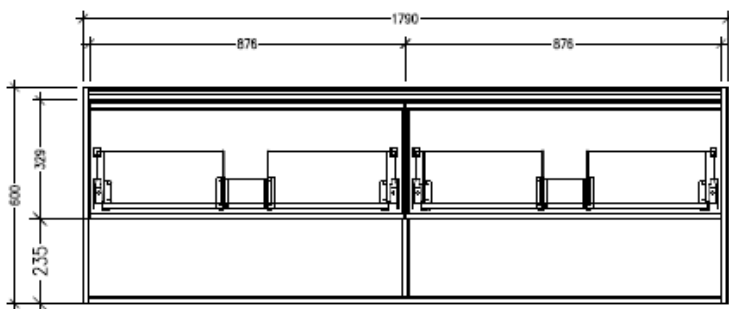

### Technical Details

Note: All measurements shown are in millimetres. Sizes are nominal.

TOP VIEW

FRONT VIEW

SIDE VIEW **SIDE VIEW**

### Features

- Wall Hung
- 2 Drawers with Extrusion, 2 Open Shelves
- Double Basin
- Laminate Woodgrain & Solid Colours on MR Board
- Dimensions: H650 x W1800 x D453

### Technical Details

Note: All measurements shown are in millimetres. Sizes are nominal.

TOP VIEW

FRONT VIEW

SIDE VIEW