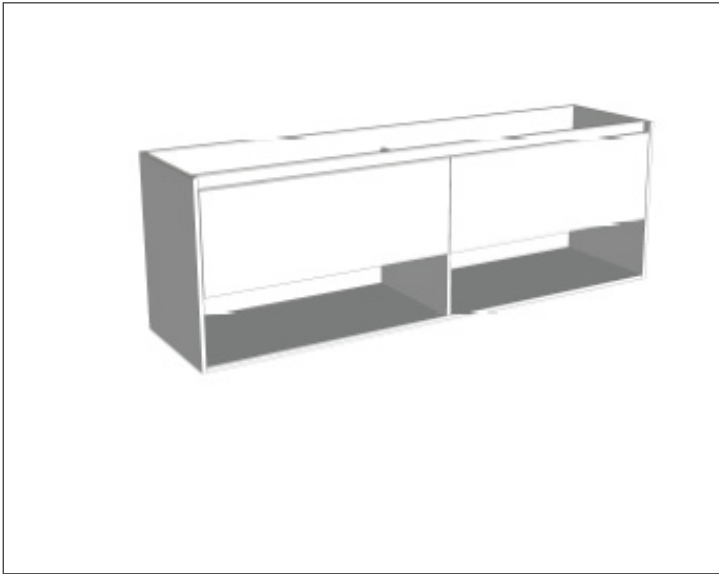

SPECIFICATION SHEET

Savanna 1800mm Double Tier Wall Hung Vanity

Code: 2422