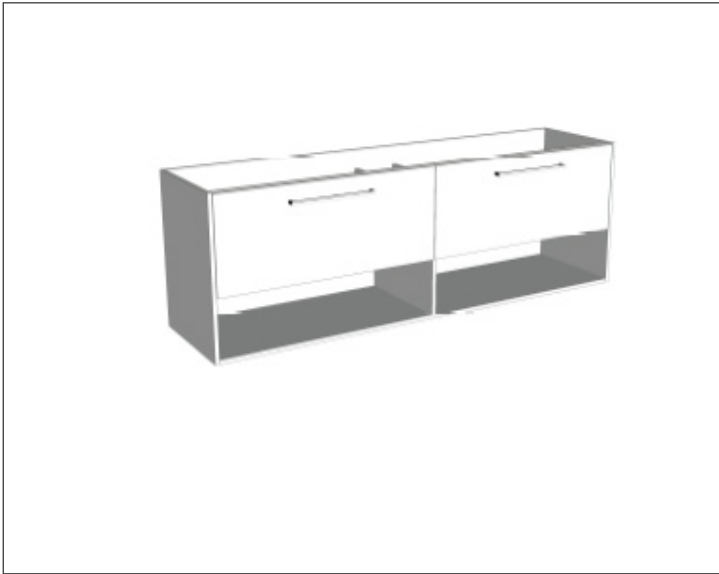

### Features

- Wall Hung
- 2 Drawers with Extrusion, 2 Open Shelves
- Centre Basin
- Laminate Woodgrain & Solid Colours on MR Board
- Dimensions: H650 x W1800 x D453

### Technical Details

Note: All measurements shown are in millimetres. Sizes are nominal.

TOP VIEW

FRONT VIEW

SIDE VIEW

### Features

- Wall Hung
- 2 Drawers with Handle, 2 Open Shelves
- Centre Basin
- Laminate Woodgrain & Solid Colours on MR Board
- Dimensions: H650 x W1800 x D453