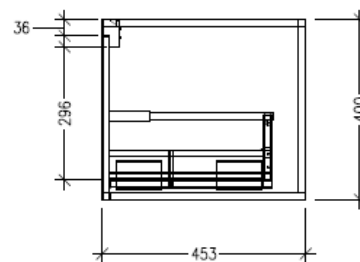

Features

- Wall Hung
- 1 Drawer with Handle, 1 Open Shelf Left
- Centre Basin
- Laminate Woodgrain & Solid Colours on MR Board
- Dimensions: H400 x W900 x D453

Technical Details

Note: All measurements shown are in millimetres. Sizes are nominal.

Features

- Wall Hung
- 1 Drawer with Extrusion, 1 Open Shelf Right
- Centre Basin
- Laminate Woodgrain & Solid Colours on MR Board
- Dimensions: H400 x W900 x D453

Technical Details

Note: All measurements shown are in millimetres. Sizes are nominal.

TOP VIEW

FRONT VIEW

SIDE VIEW

SPECIFICATION SHEET

Savanna Luxe 900mm Wall Hung Single Basin Vanity

Code: 2356

Features

- Wall Hung
- 1 Drawer with Handle, 1 Open Shelf Right
- Centre Basin
- Laminate Woodgrain & Solid Colours on MR Board
- Dimensions: H400 x W900 x D453

Technical Details

Note: All measurements shown are in millimetres. Sizes are nominal.

TOP VIEW

FRONT VIEW

SIDE VIEW