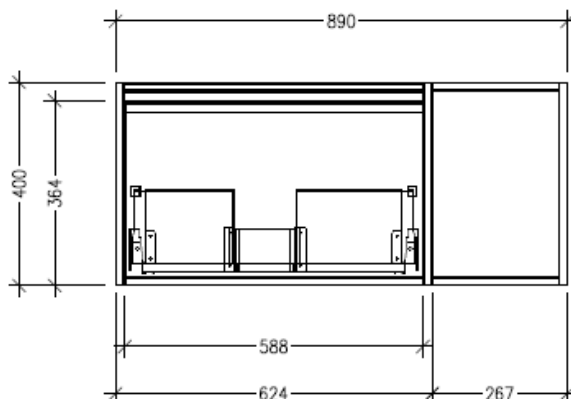

Technical Details

Note: All measurements shown are in millimetres. Sizes are nominal.

TOP VIEW

FRONT VIEW

SIDE VIEW

SPECIFICATION SHEET

Savanna Luxe 900mm Wall Hung Left Hand Offset Basin Vanity

Code: 2356L

Features

- Wall Hung
- 1 Drawer with Extrusion, 1 Open Shelf Right
- Left Hand Offset Basin
- Laminate Woodgrain & Solid Colours on MR Board
- Dimensions: H400 x W900 x D453

Technical Details

Note: All measurements shown are in millimetres. Sizes are nominal.

TOP VIEW

FRONT VIEW

SIDE VIEW

SPECIFICATION SHEET

Savanna Luxe 900mm Wall Hung Left Hand Offset Basin Vanity

Code: 2356L

Features

- Wall Hung
- 1 Drawer with Handle, 1 Open Shelf Right
- Left Hand Offset Basin
- Laminate Woodgrain & Solid Colours on MR Board
- Dimensions: H400 x W900 x D453

Technical Details

Note: All measurements shown are in millimetres. Sizes are nominal.

TOP VIEW

FRONT VIEW

SIDE VIEW