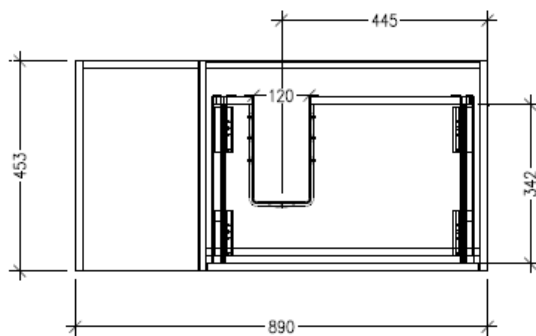

Features

- Wall Hung
- 1 Drawer with Handle, 1 Open Shelf Left
- Centre Basin
- Laminate Woodgrain & Solid Colours on MR Board
- Dimensions: H400 x W900 x D453

Technical Details

Note: All measurements shown are in millimetres. Sizes are nominal.

TOP VIEW

FRONT VIEW

SIDE VIEW

SPECIFICATION SHEET

Savanna Luxe 900mm Wall Hung Single Basin Vanity

Code: 2353

Features

- Wall Hung
- 1 Drawer with Negative Timber detail, 1 Open Shelf Left
- Centre Basin
- Laminate Woodgrain & Solid Colours on MR Board
- Dimensions: H400 x W900 x D453

Technical Details

Note: All measurements shown are in millimetres. Sizes are nominal.

TOP VIEW

FRONT VIEW

SIDE VIEW

SPECIFICATION SHEET

Savanna Luxe 900mm Wall Hung Single Basin Vanity

Code: 2356

Features

- Wall Hung
- 1 Drawer with Extrusion, 1 Open Shelf Right
- Centre Basin
- Laminate Woodgrain & Solid Colours on MR Board
- Dimensions: H400 x W900 x D453

Technical Details

Note: All measurements shown are in millimetres. Sizes are nominal.