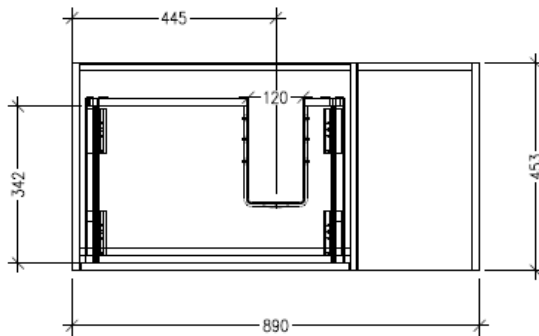

Features

- Wall Hung
- 1 Drawer with Extrusion, 1 Open Shelf Right
- Centre Basin
- Laminate Woodgrain & Solid Colours on MR Board
- Dimensions: H400 x W900 x D453

Technical Details

Note: All measurements shown are in millimetres. Sizes are nominal.

Technical Details

Note: All measurements shown are in millimetres. Sizes are nominal.

SPECIFICATION SHEET

Savanna Luxe 900mm Wall Hung Single Basin Vanity

Code: 2356

Features

- Wall Hung
- 1 Drawer with Negative Timber detail, 1 Open Shelf Right
- Centre Basin
- Laminate Woodgrain & Solid Colours on MR Board
- Dimensions: H400 x W900 x D453

Technical Details

Note: All measurements shown are in millimetres. Sizes are nominal.

TOP VIEW

FRONT VIEW

SIDE VIEW

SPECIFICATION SHEET

Savanna Luxe 900mm Wall Hung Right Hand Offset Basin Vanity

Code: 2353R

Features

- Wall Hung
- 1 Drawer with Extrusion, 1 Open Shelf Left
- Right Hand Offset Basin
- Laminate Woodgrain & Solid Colours on MR Board
- Dimensions: H400 x W900 x D453

Technical Details

Note: All measurements shown are in millimetres. Sizes are nominal.