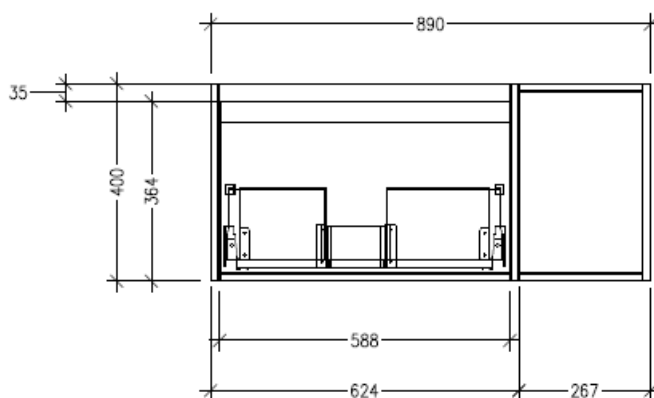

Technical Details

Note: All measurements shown are in millimetres. Sizes are nominal.

TOP VIEW

FRONT VIEW

SIDE VIEW

SPECIFICATION SHEET

Savanna Luxe 900mm Wall Hung Left Hand Offset Basin Vanity

Code: 2356L

Features

- Wall Hung
- 1 Drawer with Extrusion, 1 Open Shelf Right
- Left Hand Offset Basin
- Laminate Woodgrain & Solid Colours on MR Board
- Dimensions: H400 x W900 x D453

Technical Details

Note: All measurements shown are in millimetres. Sizes are nominal.

Technical Details

Note: All measurements shown are in millimetres. Sizes are nominal.

SPECIFICATION SHEET

Savanna Luxe 900mm Wall Hung Left Hand Offset Basin Vanity

Code: 2356L

Features

- Wall Hung
- 1 Drawer with Negative Timber detail, 1 Open Shelf Right
- Left Hand Offset Basin
- Laminate Woodgrain & Solid Colours on MR Board
- Dimensions: H400 x W900 x D453

Technical Details

Note: All measurements shown are in millimetres. Sizes are nominal.

TOP VIEW

FRONT VIEW

SIDE VIEW