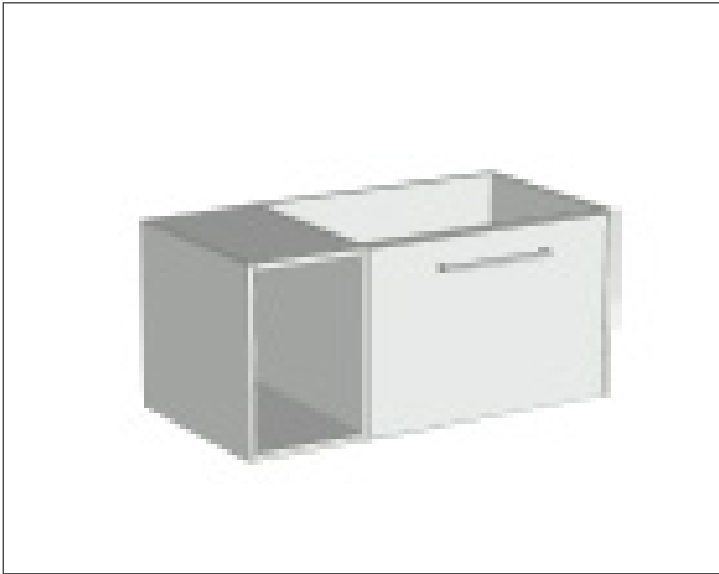

SPECIFICATION SHEET

Savanna Luxe 900mm Wall Hung Single Basin Vanity

Code: 2353

Features

- Wall Hung
- 1 Drawer with Extrusion, 1 Open Shelf Left
- Centre Basin
- Laminate Woodgrain & Solid Colours on MR Board
- Dimensions: H400 x W900 x D453

Technical Details

Note: All measurements shown are in millimetres. Sizes are nominal.

TOP VIEW

FRONT VIEW

SIDE VIEW

SPECIFICATION SHEET

Savanna Luxe 900mm Wall Hung Single Basin Vanity

Code: 2353

Features

- Wall Hung
- 1 Drawer with Handle, 1 Open Shelf Left
- Centre Basin
- Laminate Woodgrain & Solid Colours on MR Board
- Dimensions: H400 x W900 x D453

Technical Details

Note: All measurements shown are in millimetres. Sizes are nominal.

TOP VIEW

FRONT VIEW

SIDE VIEW

SPECIFICATION SHEET

Savanna Luxe 900mm Wall Hung Single Basin Vanity

Code: 2353

Features

- Wall Hung
- 1 Drawer with Negative Timber detail, 1 Open Shelf Left
- Centre Basin
- Laminate Woodgrain & Solid Colours on MR Board
- Dimensions: H400 x W900 x D453