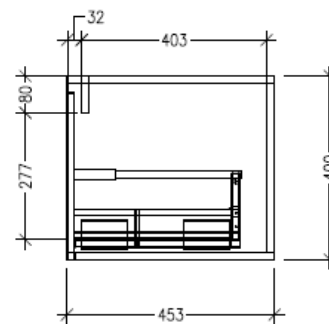

Features

- Wall Hung
- 1 Drawer with Extrusion, 1 Open Shelf Right
- Centre Basin
- Laminate Woodgrain & Solid Colours on MR Board
- Dimensions: H400 x W900 x D453

Technical Details

Note: All measurements shown are in millimetres. Sizes are nominal.

Technical Details

Note: All measurements shown are in millimetres. Sizes are nominal.

TOP VIEW

FRONT VIEW

SIDE VIEW

SPECIFICATION SHEET

Savanna Luxe 900mm Wall Hung Right Hand Offset Basin Vanity

Code: 2353R

Features

- Wall Hung
- 1 Drawer with Extrusion, 1 Open Shelf Left
- Right Hand Offset Basin
- Laminate Woodgrain & Solid Colours on MR Board
- Dimensions: H400 x W900 x D453

Technical Details

Note: All measurements shown are in millimetres. Sizes are nominal.

Technical Details

Note: All measurements shown are in millimetres. Sizes are nominal.

TOP VIEW

FRONT VIEW

SIDE VIEW