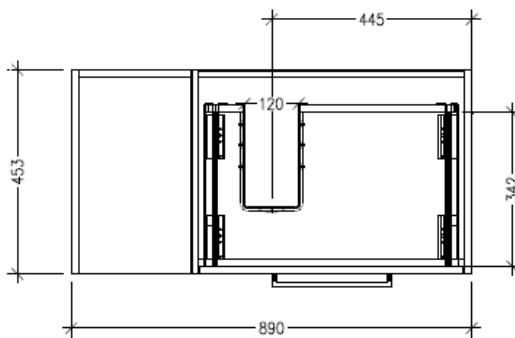

Technical Details

Note: All measurements shown are in millimetres. Sizes are nominal.

TOP VIEW

FRONT VIEW

SIDE VIEW

SPECIFICATION SHEET

Savanna Luxe 900mm Wall Hung Single Basin Vanity

Code: 2353

Features

- Wall Hung
- 1 Drawer with Handle, 1 Open Shelf Left
- Centre Basin
- Laminate Woodgrain & Solid Colours on MR Board
- Dimensions: H400 x W900 x D453

Technical Details

Note: All measurements shown are in millimetres. Sizes are nominal.

Features

- Wall Hung
- 1 Drawer with Extrusion, 1 Open Shelf Right
- Centre Basin
- Laminate Woodgrain & Solid Colours on MR Board
- Dimensions: H400 x W900 x D453

Technical Details

Note: All measurements shown are in millimetres. Sizes are nominal.

Technical Details

Note: All measurements shown are in millimetres. Sizes are nominal.

TOP VIEW

FRONT VIEW

SIDE VIEW