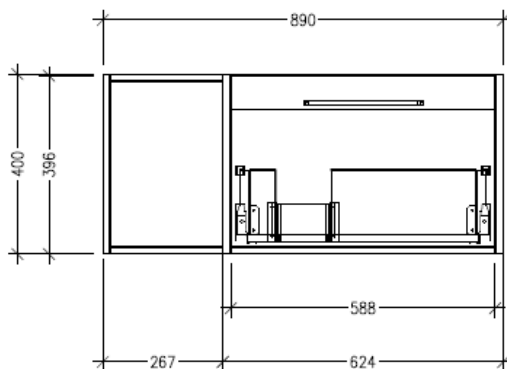

Features

- Wall Hung
- 1 Drawer with Handle, 1 Open Shelf Left
- Centre Basin
- Laminate Woodgrain & Solid Colours on MR Board
- Dimensions: H400 x W900 x D453

Technical Details

Note: All measurements shown are in millimetres. Sizes are nominal.

TOP VIEW

FRONT VIEW

SIDE VIEW

SPECIFICATION SHEET

Savanna Luxe 900mm Wall Hung Single Basin Vanity

Code: 2353

Features

- Wall Hung
- 1 Drawer with Negative Timber detail, 1 Open Shelf Left
- Centre Basin
- Laminate Woodgrain & Solid Colours on MR Board
- Dimensions: H400 x W900 x D453

Features

- Wall Hung
- 1 Drawer with Extrusion, 1 Open Shelf Right
- Centre Basin
- Laminate Woodgrain & Solid Colours on MR Board
- Dimensions: H400 x W900 x D453

Technical Details

Note: All measurements shown are in millimetres. Sizes are nominal.

Technical Details

Note: All measurements shown are in millimetres. Sizes are nominal.

TOP VIEW

FRONT VIEW

SIDE VIEW