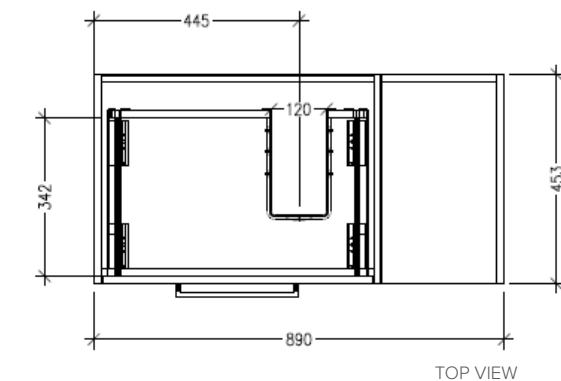

Technical Details

Note: All measurements shown are in millimetres. Sizes are nominal.