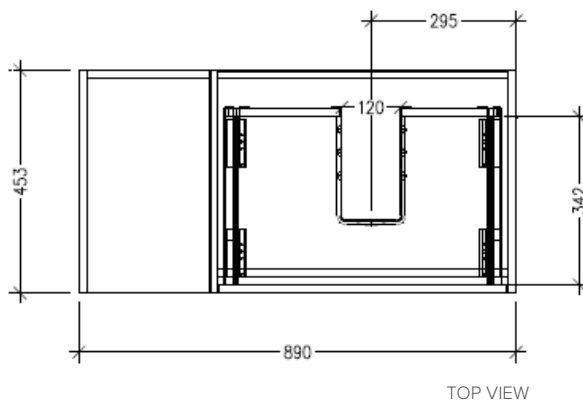

Technical Details

Note: All measurements shown are in millimetres. Sizes are nominal.

SPECIFICATION SHEET

Savanna Luxe 900mm Wall Hung Right Hand Offset Basin Vanity

Code: 2353R

Features

- Wall Hung
- 1 Drawer with Negative Timber detail, 1 Open Shelf Left
- Right Hand Offset Basin
- Laminate Woodgrain & Solid Colours on MR Board
- Dimensions: H400 x W900 x D453

Technical Details

Note: All measurements shown are in millimetres. Sizes are nominal.

TOP VIEW

FRONT VIEW

SIDE VIEW

SPECIFICATION SHEET

Savanna Luxe 900mm Wall Hung Left Hand Offset Basin Vanity

Code: 2356L

Features

- Wall Hung
- 1 Drawer with Extrusion, 1 Open Shelf Right
- Left Hand Offset Basin
- Laminate Woodgrain & Solid Colours on MR Board
- Dimensions: H400 x W900 x D453

Technical Details

Note: All measurements shown are in millimetres. Sizes are nominal.

Technical Details

Note: All measurements shown are in millimetres. Sizes are nominal.

TOP VIEW

FRONT VIEW

SIDE VIEW