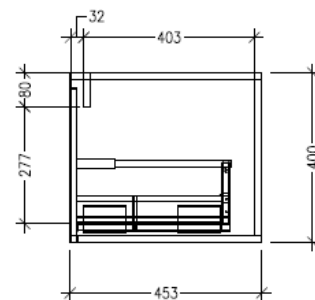

Technical Details

Note: All measurements shown are in millimetres. Sizes are nominal.

TOP VIEW

FRONT VIEW

SIDE VIEW

SPECIFICATION SHEET

Savanna Luxe 900mm Wall Hung Left Hand Offset Basin Vanity

Code: 2356L

Features

- Wall Hung
- 1 Drawer with Extrusion, 1 Open Shelf Right
- Left Hand Offset Basin
- Laminate Woodgrain & Solid Colours on MR Board
- Dimensions: H400 x W900 x D453

Technical Details

Note: All measurements shown are in millimetres. Sizes are nominal.

Technical Details

Note: All measurements shown are in millimetres. Sizes are nominal.

SPECIFICATION SHEET

Savanna Luxe 900mm Wall Hung Left Hand Offset Basin Vanity

Code: 2356L

Features

- Wall Hung
- 1 Drawer with Negative Timber detail, 1 Open Shelf Right
- Left Hand Offset Basin
- Laminate Woodgrain & Solid Colours on MR Board
- Dimensions: H400 x W900 x D453

Technical Details

Note: All measurements shown are in millimetres. Sizes are nominal.

TOP VIEW

FRONT VIEW

SIDE VIEW