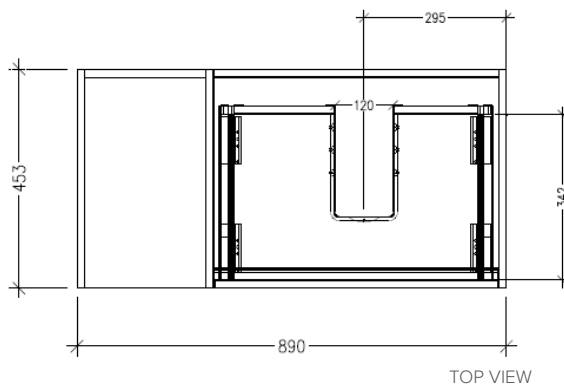

Features

- Wall Hung
- 1 Drawer with Extrusion, 1 Open Shelf Right
- Centre Basin
- Laminate Woodgrain & Solid Colours on MR Board
- Dimensions: H400 x W900 x D453

Technical Details

Note: All measurements shown are in millimetres. Sizes are nominal.

Technical Details

Note: All measurements shown are in millimetres. Sizes are nominal.

SPECIFICATION SHEET

Savanna Luxe 900mm Wall Hung Single Basin Vanity

Code: 2356

Features

- Wall Hung
- 1 Drawer with Negative Timber detail, 1 Open Shelf Right
- Centre Basin
- Laminate Woodgrain & Solid Colours on MR Board
- Dimensions: H400 x W900 x D453

Technical Details

Note: All measurements shown are in millimetres. Sizes are nominal.

TOP VIEW

FRONT VIEW

SIDE VIEW

SPECIFICATION SHEET

Savanna Luxe 900mm Wall Hung Right Hand Offset Basin Vanity

Code: 2353R

Features

- Wall Hung
- 1 Drawer with Extrusion, 1 Open Shelf Left
- Right Hand Offset Basin
- Laminate Woodgrain & Solid Colours on MR Board
- Dimensions: H400 x W900 x D453

Technical Details

Note: All measurements shown are in millimetres. Sizes are nominal.