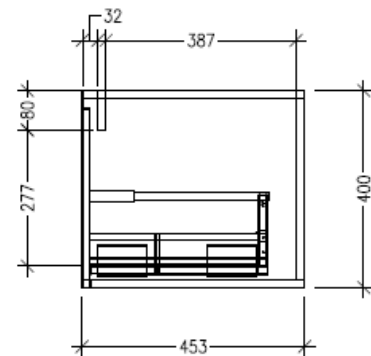

Technical Details

Note: All measurements shown are in millimetres. Sizes are nominal.

SPECIFICATION SHEET

Savanna Luxe 900mm Wall Hung Right Hand Offset Basin Vanity

Code: 2353R

Features

- Wall Hung
- 1 Drawer with Negative Timber detail, 1 Open Shelf Left
- Right Hand Offset Basin
- Laminate Woodgrain & Solid Colours on MR Board
- Dimensions: H400 x W900 x D453

Technical Details

Note: All measurements shown are in millimetres. Sizes are nominal.

TOP VIEW

FRONT VIEW

SIDE VIEW

SPECIFICATION SHEET

Savanna Luxe 900mm Wall Hung Left Hand Offset Basin Vanity

Code: 2356L

Features

- Wall Hung
- 1 Drawer with Extrusion, 1 Open Shelf Right
- Left Hand Offset Basin
- Laminate Woodgrain & Solid Colours on MR Board
- Dimensions: H400 x W900 x D453

Technical Details

Note: All measurements shown are in millimetres. Sizes are nominal.

Technical Details

Note: All measurements shown are in millimetres. Sizes are nominal.

TOP VIEW

FRONT VIEW

SIDE VIEW