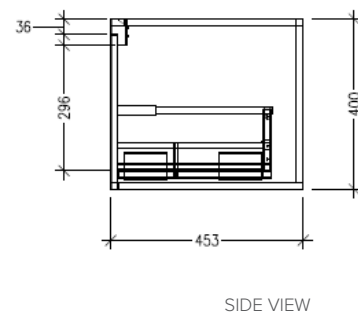

Features

- Wall Hung
- 1 Drawer with Extrusion, 1 Open Shelf Right
- Centre Basin
- Laminate Woodgrain & Solid Colours on MR Board
- Dimensions: H400 x W900 x D453

Technical Details

Note: All measurements shown are in millimetres. Sizes are nominal.

Technical Details

Note: All measurements shown are in millimetres. Sizes are nominal.

TOP VIEW

FRONT VIEW

SIDE VIEW

SPECIFICATION SHEET

Savanna Luxe 900mm Wall Hung Right Hand Offset Basin Vanity

Code: 2353R

Features

- Wall Hung
- 1 Drawer with Extrusion, 1 Open Shelf Left
- Right Hand Offset Basin
- Laminate Woodgrain & Solid Colours on MR Board
- Dimensions: H400 x W900 x D453

Technical Details

Note: All measurements shown are in millimetres. Sizes are nominal.

Technical Details

Note: All measurements shown are in millimetres. Sizes are nominal.

TOP VIEW

FRONT VIEW

SIDE VIEW