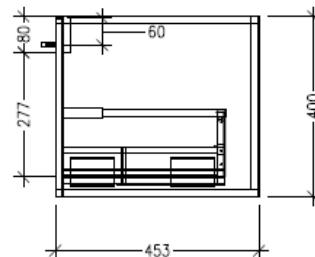

Features

- Wall Hung
- 1 Drawer with Handle, 1 Open Shelf Left
- Centre Basin
- Laminate Woodgrain & Solid Colours on MR Board
- Dimensions: H400 x W900 x D453

Technical Details

Note: All measurements shown are in millimetres. Sizes are nominal.

TOP VIEW

FRONT VIEW

SIDE VIEW

SPECIFICATION SHEET

Savanna Luxe 900mm Wall Hung Single Basin Vanity

Code: 2353

Features

- Wall Hung
- 1 Drawer with Negative Timber detail, 1 Open Shelf Left
- Centre Basin
- Laminate Woodgrain & Solid Colours on MR Board
- Dimensions: H400 x W900 x D453

Features

- Wall Hung
- 1 Drawer with Extrusion, 1 Open Shelf Right
- Centre Basin
- Laminate Woodgrain & Solid Colours on MR Board
- Dimensions: H400 x W900 x D453

Technical Details

Note: All measurements shown are in millimetres. Sizes are nominal.

Technical Details

Note: All measurements shown are in millimetres. Sizes are nominal.

TOP VIEW

FRONT VIEW

SIDE VIEW