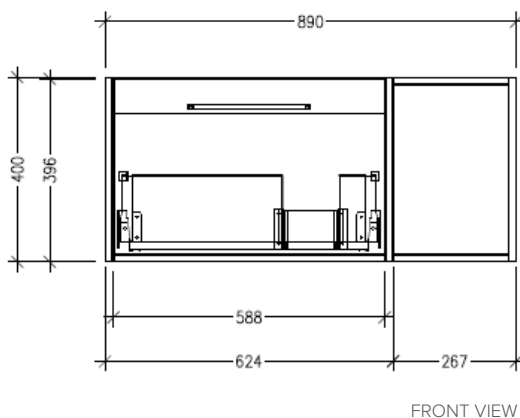

Technical Details

Note: All measurements shown are in millimetres. Sizes are nominal.