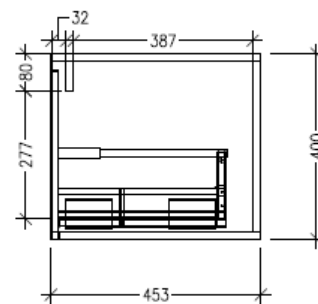

Features

- Wall Hung
- 1 Drawer with Handle, 1 Open Shelf Left
- Centre Basin
- Laminate Woodgrain & Solid Colours on MR Board
- Dimensions: H400 x W900 x D453

Technical Details

Note: All measurements shown are in millimetres. Sizes are nominal.

Technical Details

Note: All measurements shown are in millimetres. Sizes are nominal.

TOP VIEW

FRONT VIEW

SIDE VIEW

SPECIFICATION SHEET

Savanna Luxe 900mm Wall Hung Single Basin Vanity

Code: 2356

Features

- Wall Hung
- 1 Drawer with Extrusion, 1 Open Shelf Right
- Centre Basin
- Laminate Woodgrain & Solid Colours on MR Board
- Dimensions: H400 x W900 x D453

Technical Details

Note: All measurements shown are in millimetres. Sizes are nominal.

Technical Details

Note: All measurements shown are in millimetres. Sizes are nominal.

TOP VIEW

FRONT VIEW

SIDE VIEW