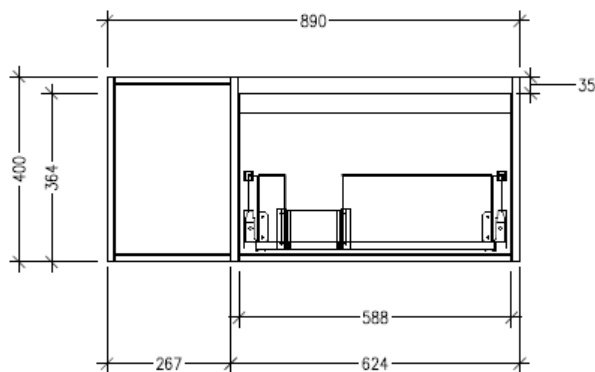

Features

- Wall Hung
- 1 Drawer with Handle, 1 Open Shelf Left
- Centre Basin
- Laminate Woodgrain & Solid Colours on MR Board
- Dimensions: H400 x W900 x D453

Technical Details

Note: All measurements shown are in millimetres. Sizes are nominal.

TOP VIEW

FRONT VIEW

SIDE VIEW

SPECIFICATION SHEET

Savanna Luxe 900mm Wall Hung Single Basin Vanity

Code: 2353

Features

- Wall Hung
- 1 Drawer with Negative Timber detail, 1 Open Shelf Left
- Centre Basin
- Laminate Woodgrain & Solid Colours on MR Board
- Dimensions: H400 x W900 x D453

Technical Details

Note: All measurements shown are in millimetres. Sizes are nominal.

TOP VIEW

FRONT VIEW

SIDE VIEW

SPECIFICATION SHEET

Savanna Luxe 900mm Wall Hung Single Basin Vanity

Code: 2356

Features

- Wall Hung
- 1 Drawer with Extrusion, 1 Open Shelf Right
- Centre Basin
- Laminate Woodgrain & Solid Colours on MR Board
- Dimensions: H400 x W900 x D453

Technical Details

Note: All measurements shown are in millimetres. Sizes are nominal.