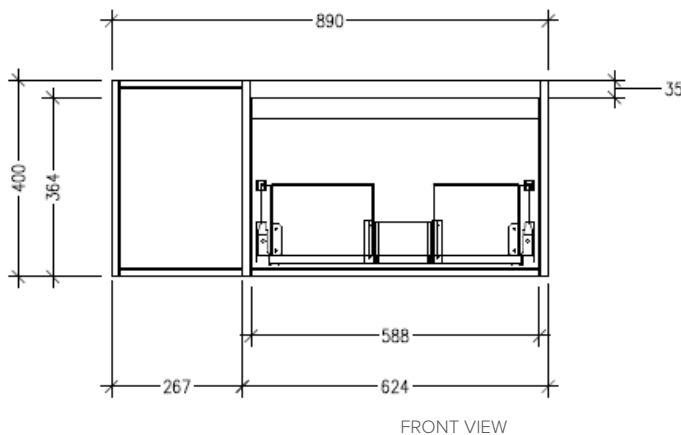

Technical Details

Note: All measurements shown are in millimetres. Sizes are nominal.

SPECIFICATION SHEET

Savanna Luxe 900mm Wall Hung Right Hand Offset Basin Vanity

Code: 2353R

Features

- Wall Hung
- 1 Drawer with Negative Timber detail, 1 Open Shelf Left
- Right Hand Offset Basin
- Laminate Woodgrain & Solid Colours on MR Board
- Dimensions: H400 x W900 x D453

Technical Details

Note: All measurements shown are in millimetres. Sizes are nominal.

TOP VIEW

FRONT VIEW

SIDE VIEW

SPECIFICATION SHEET

Savanna Luxe 900mm Wall Hung Left Hand Offset Basin Vanity

Code: 2356L

Features

- Wall Hung
- 1 Drawer with Extrusion, 1 Open Shelf Right
- Left Hand Offset Basin
- Laminate Woodgrain & Solid Colours on MR Board
- Dimensions: H400 x W900 x D453

Technical Details

Note: All measurements shown are in millimetres. Sizes are nominal.

Technical Details

Note: All measurements shown are in millimetres. Sizes are nominal.

TOP VIEW

FRONT VIEW

SIDE VIEW