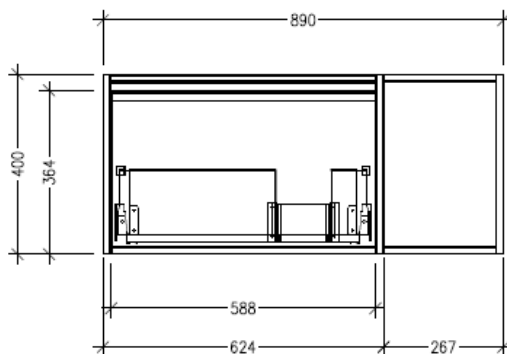

Features

- Wall Hung
- 1 Drawer with Handle, 1 Open Shelf Left
- Centre Basin
- Laminate Woodgrain & Solid Colours on MR Board
- Dimensions: H400 x W900 x D453

Technical Details

Note: All measurements shown are in millimetres. Sizes are nominal.

Features

- Wall Hung
- 1 Drawer with Extrusion, 1 Open Shelf Right
- Centre Basin
- Laminate Woodgrain & Solid Colours on MR Board
- Dimensions: H400 x W900 x D453

Technical Details

Note: All measurements shown are in millimetres. Sizes are nominal.

TOP VIEW

FRONT VIEW

SIDE VIEW

SPECIFICATION SHEET

Savanna Luxe 900mm Wall Hung Single Basin Vanity

Code: 2356

Features

- Wall Hung
- 1 Drawer with Handle, 1 Open Shelf Right
- Centre Basin
- Laminate Woodgrain & Solid Colours on MR Board
- Dimensions: H400 x W900 x D453

Technical Details

Note: All measurements shown are in millimetres. Sizes are nominal.

TOP VIEW

FRONT VIEW

SIDE VIEW