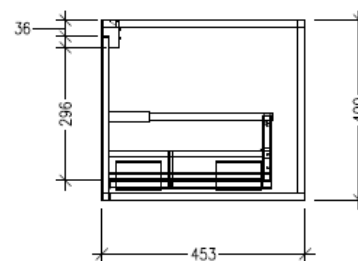

Technical Details

Note: All measurements shown are in millimetres. Sizes are nominal.

TOP VIEW

FRONT VIEW

SIDE VIEW

SPECIFICATION SHEET

Savanna Luxe 900mm Wall Hung Left Hand Offset Basin Vanity

Code: 2356L

Features

- Wall Hung
- 1 Drawer with Extrusion, 1 Open Shelf Right
- Left Hand Offset Basin
- Laminate Woodgrain & Solid Colours on MR Board
- Dimensions: H400 x W900 x D453

Technical Details

Note: All measurements shown are in millimetres. Sizes are nominal.

TOP VIEW

FRONT VIEW

SIDE VIEW

SPECIFICATION SHEET

Savanna Luxe 900mm Wall Hung Left Hand Offset Basin Vanity

Code: 2356L

Features

- Wall Hung
- 1 Drawer with Handle, 1 Open Shelf Right
- Left Hand Offset Basin
- Laminate Woodgrain & Solid Colours on MR Board
- Dimensions: H400 x W900 x D453

Technical Details

Note: All measurements shown are in millimetres. Sizes are nominal.

TOP VIEW

FRONT VIEW

SIDE VIEW