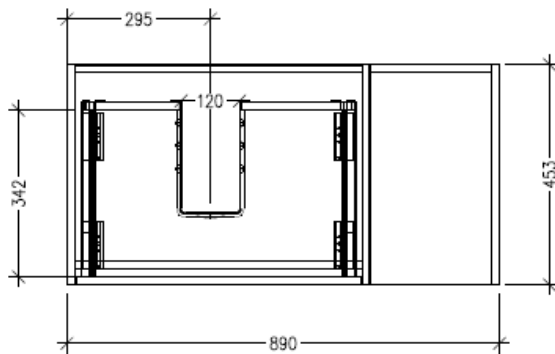

Technical Details

Note: All measurements shown are in millimetres. Sizes are nominal.

TOP VIEW

FRONT VIEW

SIDE VIEW

SPECIFICATION SHEET

Savanna Luxe 900mm Wall Hung Left Hand Offset Basin Vanity

Code: 2356L

Features

- Wall Hung
- 1 Drawer with Extrusion, 1 Open Shelf Right
- Left Hand Offset Basin
- Laminate Woodgrain & Solid Colours on MR Board
- Dimensions: H400 x W900 x D453

Technical Details

Note: All measurements shown are in millimetres. Sizes are nominal.

Technical Details

Note: All measurements shown are in millimetres. Sizes are nominal.

SPECIFICATION SHEET

Savanna Luxe 900mm Wall Hung Left Hand Offset Basin Vanity

Code: 2356L

Features

- Wall Hung
- 1 Drawer with Negative Timber detail, 1 Open Shelf Right
- Left Hand Offset Basin
- Laminate Woodgrain & Solid Colours on MR Board
- Dimensions: H400 x W900 x D453

Technical Details

Note: All measurements shown are in millimetres. Sizes are nominal.

TOP VIEW

FRONT VIEW

SIDE VIEW