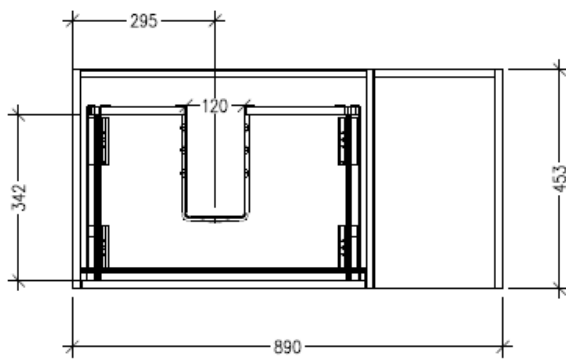

Technical Details

Note: All measurements shown are in millimetres. Sizes are nominal.

SPECIFICATION SHEET

Savanna Luxe 900mm Wall Hung Right Hand Offset Basin Vanity

Code: 2353R

Features

- Wall Hung
- 1 Drawer with Negative Timber detail, 1 Open Shelf Left
- Right Hand Offset Basin
- Laminate Woodgrain & Solid Colours on MR Board
- Dimensions: H400 x W900 x D453

Technical Details

Note: All measurements shown are in millimetres. Sizes are nominal.

TOP VIEW

FRONT VIEW

SIDE VIEW

SPECIFICATION SHEET

Savanna Luxe 900mm Wall Hung Left Hand Offset Basin Vanity

Code: 2356L

Features

- Wall Hung
- 1 Drawer with Extrusion, 1 Open Shelf Right
- Left Hand Offset Basin
- Laminate Woodgrain & Solid Colours on MR Board
- Dimensions: H400 x W900 x D453

Technical Details

Note: All measurements shown are in millimetres. Sizes are nominal.

Technical Details

Note: All measurements shown are in millimetres. Sizes are nominal.

TOP VIEW

FRONT VIEW

SIDE VIEW