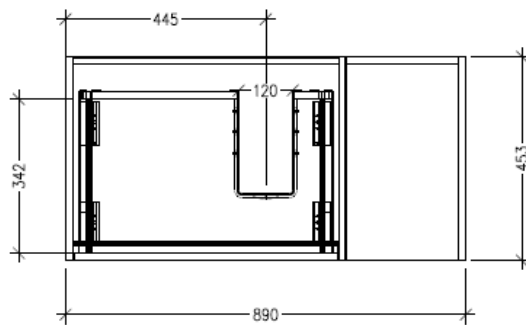

Features

- Wall Hung
- 1 Drawer with Handle, 1 Open Shelf Left
- Centre Basin
- Laminate Woodgrain & Solid Colours on MR Board
- Dimensions: H400 x W900 x D453

Technical Details

Note: All measurements shown are in millimetres. Sizes are nominal.

Technical Details

Note: All measurements shown are in millimetres. Sizes are nominal.

TOP VIEW

FRONT VIEW

SIDE VIEW

SPECIFICATION SHEET

Savanna Luxe 900mm Wall Hung Single Basin Vanity

Code: 2356

Features

- Wall Hung
- 1 Drawer with Extrusion, 1 Open Shelf Right
- Centre Basin
- Laminate Woodgrain & Solid Colours on MR Board
- Dimensions: H400 x W900 x D453

Technical Details

Note: All measurements shown are in millimetres. Sizes are nominal.

Technical Details

Note: All measurements shown are in millimetres. Sizes are nominal.

TOP VIEW

FRONT VIEW

SIDE VIEW