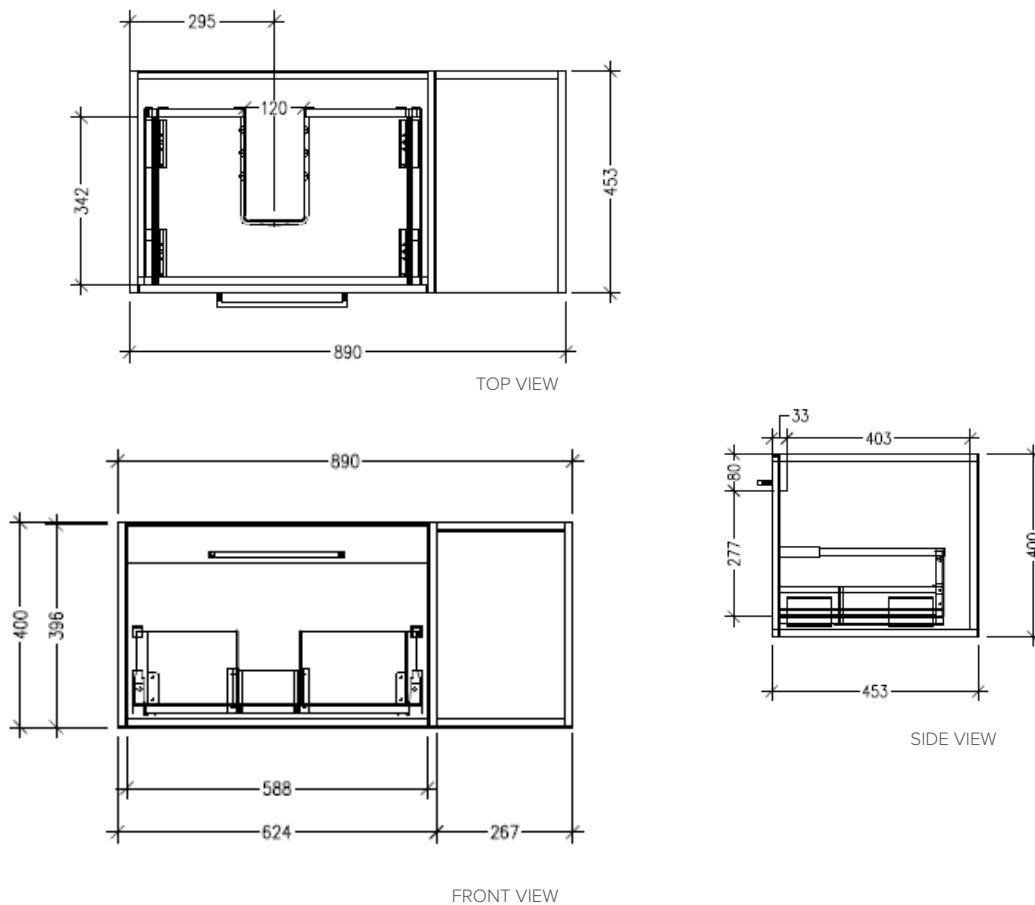

Technical Details

Note: All measurements shown are in millimetres. Sizes are nominal.