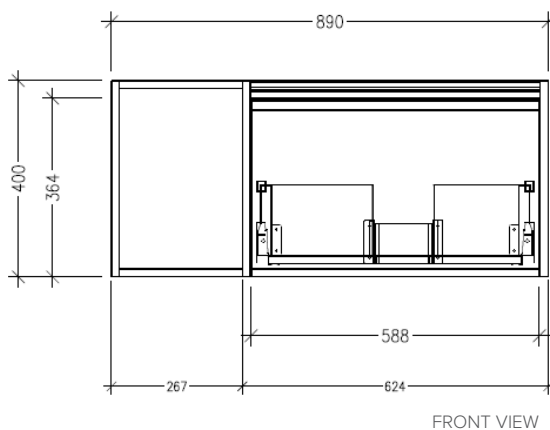

Features

- Wall Hung
- 1 Drawer with Extrusion, 1 Open Shelf Right
- Centre Basin
- Laminate Woodgrain & Solid Colours on MR Board
- Dimensions: H400 x W900 x D453

Technical Details

Note: All measurements shown are in millimetres. Sizes are nominal.

Technical Details

Note: All measurements shown are in millimetres. Sizes are nominal.

TOP VIEW

FRONT VIEW

SIDE VIEW

SPECIFICATION SHEET

Savanna Luxe 900mm Wall Hung Right Hand Offset Basin Vanity

Code: 2353R

Features

- Wall Hung
- 1 Drawer with Extrusion, 1 Open Shelf Left
- Right Hand Offset Basin
- Laminate Woodgrain & Solid Colours on MR Board
- Dimensions: H400 x W900 x D453

Technical Details

Note: All measurements shown are in millimetres. Sizes are nominal.

Technical Details

Note: All measurements shown are in millimetres. Sizes are nominal.

TOP VIEW

FRONT VIEW

SIDE VIEW