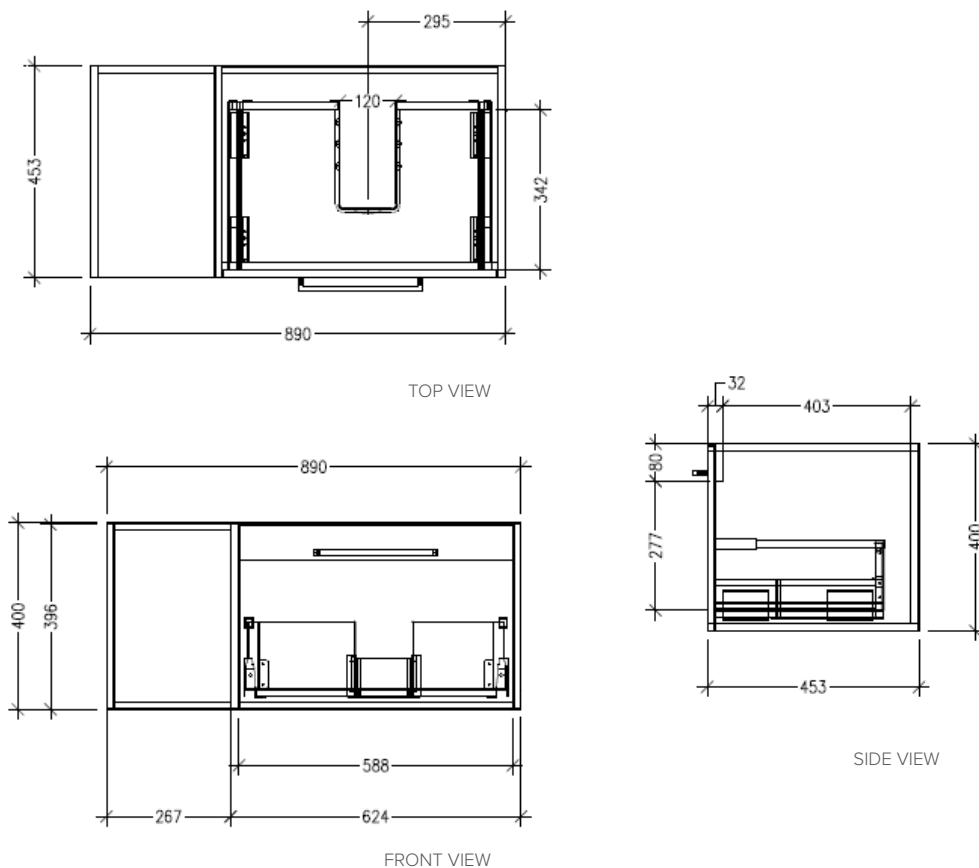

Technical Details

Note: All measurements shown are in millimetres. Sizes are nominal.