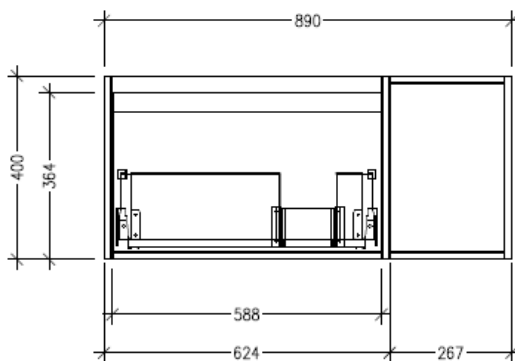

Features

- Wall Hung
- 1 Drawer with Extrusion, 1 Open Shelf Right
- Centre Basin
- Laminate Woodgrain & Solid Colours on MR Board
- Dimensions: H400 x W900 x D453

Technical Details

Note: All measurements shown are in millimetres. Sizes are nominal.

Technical Details

Note: All measurements shown are in millimetres. Sizes are nominal.

SPECIFICATION SHEET

Savanna Luxe 900mm Wall Hung Single Basin Vanity

Code: 2356

Features

- Wall Hung
- 1 Drawer with Negative Timber detail, 1 Open Shelf Right
- Centre Basin
- Laminate Woodgrain & Solid Colours on MR Board
- Dimensions: H400 x W900 x D453

Technical Details

Note: All measurements shown are in millimetres. Sizes are nominal.

TOP VIEW

FRONT VIEW

SIDE VIEW

SPECIFICATION SHEET

Savanna Luxe 900mm Wall Hung Right Hand Offset Basin Vanity

Code: 2353R

Features

- Wall Hung
- 1 Drawer with Extrusion, 1 Open Shelf Left
- Right Hand Offset Basin
- Laminate Woodgrain & Solid Colours on MR Board
- Dimensions: H400 x W900 x D453

Technical Details

Note: All measurements shown are in millimetres. Sizes are nominal.