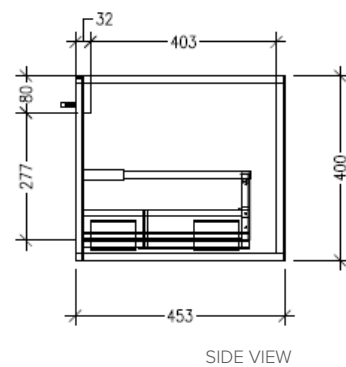

Technical Details

Note: All measurements shown are in millimetres. Sizes are nominal.