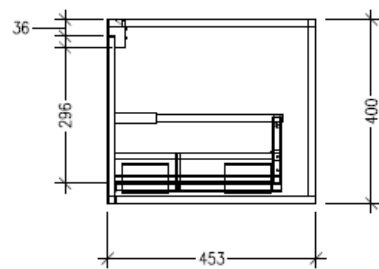

Technical Details

Note: All measurements shown are in millimetres. Sizes are nominal.

TOP VIEW

FRONT VIEW

SIDE VIEW

SPECIFICATION SHEET

Savanna Luxe 900mm Wall Hung Single Basin Vanity

Code: 2353

Features

- Wall Hung
- 1 Drawer with Handle, 1 Open Shelf Left
- Centre Basin
- Laminate Woodgrain & Solid Colours on MR Board
- Dimensions: H400 x W900 x D453

Technical Details

Note: All measurements shown are in millimetres. Sizes are nominal.

Technical Details

Note: All measurements shown are in millimetres. Sizes are nominal.

TOP VIEW

FRONT VIEW

SIDE VIEW

SPECIFICATION SHEET

Savanna Luxe 900mm Wall Hung Left Hand Offset Basin Vanity

Code: 2356L

Technical Details

Note: All measurements shown are in millimetres. Sizes are nominal.

TOP VIEW

FRONT VIEW

SIDE VIEW