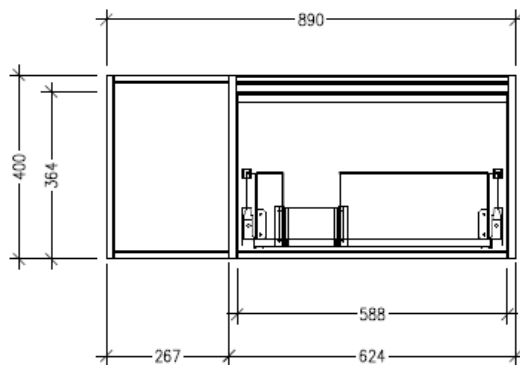

SPECIFICATION SHEET

Savanna Luxe 900mm Wall Hung Single Basin Vanity

Code: 2353

Features

- Wall Hung
- 1 Drawer with Extrusion, 1 Open Shelf Left
- Centre Basin
- Laminate Woodgrain & Solid Colours on MR Board
- Dimensions: H400 x W900 x D453

Technical Details

Note: All measurements shown are in millimetres. Sizes are nominal.

TOP VIEW

FRONT VIEW

SIDE VIEW

SPECIFICATION SHEET

Savanna Luxe 900mm Wall Hung Single Basin Vanity

Code: 2353

Features

- Wall Hung
- 1 Drawer with Handle, 1 Open Shelf Left
- Centre Basin
- Laminate Woodgrain & Solid Colours on MR Board
- Dimensions: H400 x W900 x D453

Technical Details

Note: All measurements shown are in millimetres. Sizes are nominal.

Technical Details

Note: All measurements shown are in millimetres. Sizes are nominal.

TOP VIEW

FRONT VIEW

SIDE VIEW