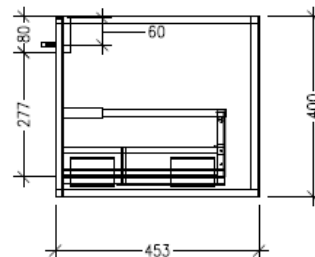

Technical Details

Note: All measurements shown are in millimetres. Sizes are nominal.

TOP VIEW

FRONT VIEW

SIDE VIEW

SPECIFICATION SHEET

Savanna Luxe 900mm Wall Hung Single Basin Vanity

Code: 2353

Features

- Wall Hung
- 1 Drawer with Handle, 1 Open Shelf Left
- Centre Basin
- Laminate Woodgrain & Solid Colours on MR Board
- Dimensions: H400 x W900 x D453

Technical Details

Note: All measurements shown are in millimetres. Sizes are nominal.

TOP VIEW

FRONT VIEW

SIDE VIEW

SPECIFICATION SHEET

Savanna Luxe 900mm Wall Hung Single Basin Vanity

Code: 2353

Features

- Wall Hung
- 1 Drawer with Negative Timber detail, 1 Open Shelf Left
- Centre Basin
- Laminate Woodgrain & Solid Colours on MR Board
- Dimensions: H400 x W900 x D453

Technical Details

Note: All measurements shown are in millimetres. Sizes are nominal.

TOP VIEW

FRONT VIEW

SIDE VIEW