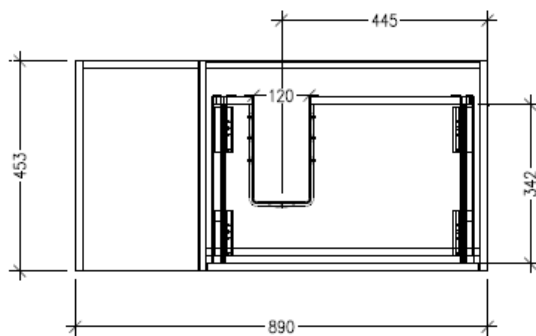

Technical Details

Note: All measurements shown are in millimetres. Sizes are nominal.

TOP VIEW

FRONT VIEW

SIDE VIEW

SPECIFICATION SHEET

Savanna Luxe 900mm Wall Hung Single Basin Vanity

Code: 2353

Features

- Wall Hung
- 1 Drawer with Handle, 1 Open Shelf Left
- Centre Basin
- Laminate Woodgrain & Solid Colours on MR Board
- Dimensions: H400 x W900 x D453

Technical Details

Note: All measurements shown are in millimetres. Sizes are nominal.

TOP VIEW

FRONT VIEW

SIDE VIEW

SPECIFICATION SHEET

Savanna Luxe 900mm Wall Hung Single Basin Vanity

Code: 2353

Features

- Wall Hung
- 1 Drawer with Negative Timber detail, 1 Open Shelf Left
- Centre Basin
- Laminate Woodgrain & Solid Colours on MR Board
- Dimensions: H400 x W900 x D453

Technical Details

Note: All measurements shown are in millimetres. Sizes are nominal.

TOP VIEW

FRONT VIEW

SIDE VIEW