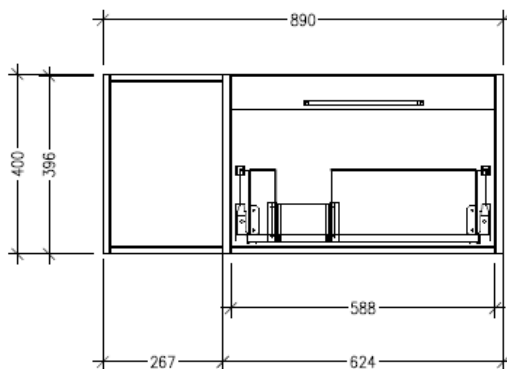

Technical Details

Note: All measurements shown are in millimetres. Sizes are nominal.

TOP VIEW

FRONT VIEW

SIDE VIEW

SPECIFICATION SHEET

Savanna Luxe 900mm Wall Hung Single Basin Vanity

Code: 2353

Features

- Wall Hung
- 1 Drawer with Handle, 1 Open Shelf Left
- Centre Basin
- Laminate Woodgrain & Solid Colours on MR Board
- Dimensions: H400 x W900 x D453

Technical Details

Note: All measurements shown are in millimetres. Sizes are nominal.

TOP VIEW

FRONT VIEW

SIDE VIEW

SPECIFICATION SHEET

Savanna Luxe 900mm Wall Hung Single Basin Vanity

Code: 2353

Features

- Wall Hung
- 1 Drawer with Negative Timber detail, 1 Open Shelf Left
- Centre Basin
- Laminate Woodgrain & Solid Colours on MR Board
- Dimensions: H400 x W900 x D453

Technical Details

Note: All measurements shown are in millimetres. Sizes are nominal.

TOP VIEW

FRONT VIEW

SIDE VIEW