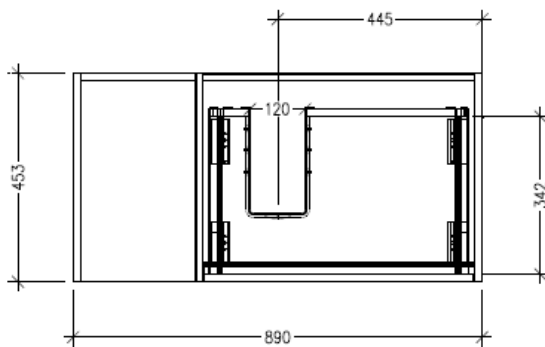

SPECIFICATION SHEET

Savanna Luxe 900mm Wall Hung Single Basin Vanity

Code: 2353

Features

- Wall Hung
- 1 Drawer with Extrusion, 1 Open Shelf Left
- Centre Basin
- Laminate Woodgrain & Solid Colours on MR Board
- Dimensions: H400 x W900 x D453

Technical Details

Note: All measurements shown are in millimetres. Sizes are nominal.

TOP VIEW

FRONT VIEW

SIDE VIEW

SPECIFICATION SHEET

Savanna Luxe 900mm Wall Hung Single Basin Vanity

Code: 2353

Features

- Wall Hung
- 1 Drawer with Handle, 1 Open Shelf Left
- Centre Basin
- Laminate Woodgrain & Solid Colours on MR Board
- Dimensions: H400 x W900 x D453

Technical Details

Note: All measurements shown are in millimetres. Sizes are nominal.

Technical Details

Note: All measurements shown are in millimetres. Sizes are nominal.

TOP VIEW

FRONT VIEW

SIDE VIEW