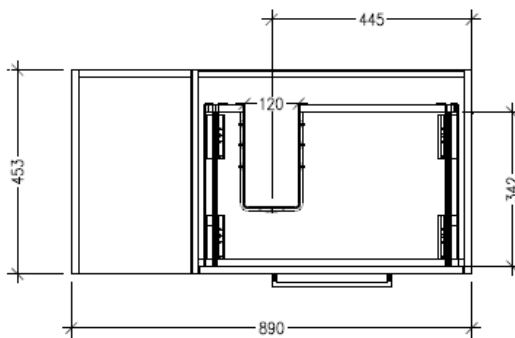

SPECIFICATION SHEET

Savanna Luxe 900mm Wall Hung Single Basin Vanity

Code: 2353

Features

- Wall Hung
- 1 Drawer with Extrusion, 1 Open Shelf Left
- Centre Basin
- Laminate Woodgrain & Solid Colours on MR Board
- Dimensions: H400 x W900 x D453

Technical Details

Note: All measurements shown are in millimetres. Sizes are nominal.

TOP VIEW

FRONT VIEW

SIDE VIEW

SPECIFICATION SHEET

Savanna Luxe 900mm Wall Hung Single Basin Vanity

Code: 2353

Features

- Wall Hung
- 1 Drawer with Handle, 1 Open Shelf Left
- Centre Basin
- Laminate Woodgrain & Solid Colours on MR Board
- Dimensions: H400 x W900 x D453

Technical Details

Note: All measurements shown are in millimetres. Sizes are nominal.

Technical Details

Note: All measurements shown are in millimetres. Sizes are nominal.

TOP VIEW

FRONT VIEW

SIDE VIEW