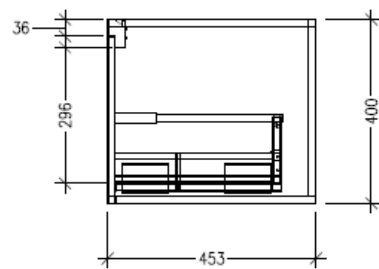

Technical Details

Note: All measurements shown are in millimetres. Sizes are nominal.

TOP VIEW

FRONT VIEW

SIDE VIEW

SPECIFICATION SHEET

Savanna Luxe 900mm Wall Hung Single Basin Vanity

Code: 2353

Features

- Wall Hung
- 1 Drawer with Handle, 1 Open Shelf Left
- Centre Basin
- Laminate Woodgrain & Solid Colours on MR Board
- Dimensions: H400 x W900 x D453

Technical Details

Note: All measurements shown are in millimetres. Sizes are nominal.

TOP VIEW

FRONT VIEW

SIDE VIEW

SPECIFICATION SHEET

Savanna Luxe 900mm Wall Hung Single Basin Vanity

Code: 2353

Features

- Wall Hung
- 1 Drawer with Negative Timber detail, 1 Open Shelf Left
- Centre Basin
- Laminate Woodgrain & Solid Colours on MR Board
- Dimensions: H400 x W900 x D453

Technical Details

Note: All measurements shown are in millimetres. Sizes are nominal.

TOP VIEW

FRONT VIEW

SIDE VIEW