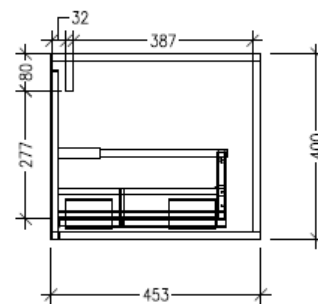

Technical Details

Note: All measurements shown are in millimetres. Sizes are nominal.

TOP VIEW

FRONT VIEW

SIDE VIEW

SPECIFICATION SHEET

Savanna Luxe 900mm Wall Hung Single Basin Vanity

Code: 2353

Features

- Wall Hung
- 1 Drawer with Handle, 1 Open Shelf Left
- Centre Basin
- Laminate Woodgrain & Solid Colours on MR Board
- Dimensions: H400 x W900 x D453

Technical Details

Note: All measurements shown are in millimetres. Sizes are nominal.

TOP VIEW

FRONT VIEW

SIDE VIEW

SPECIFICATION SHEET

Savanna Luxe 900mm Wall Hung Single Basin Vanity

Code: 2353

Features

- Wall Hung
- 1 Drawer with Negative Timber detail, 1 Open Shelf Left
- Centre Basin
- Laminate Woodgrain & Solid Colours on MR Board
- Dimensions: H400 x W900 x D453

Technical Details

Note: All measurements shown are in millimetres. Sizes are nominal.

TOP VIEW

FRONT VIEW

SIDE VIEW