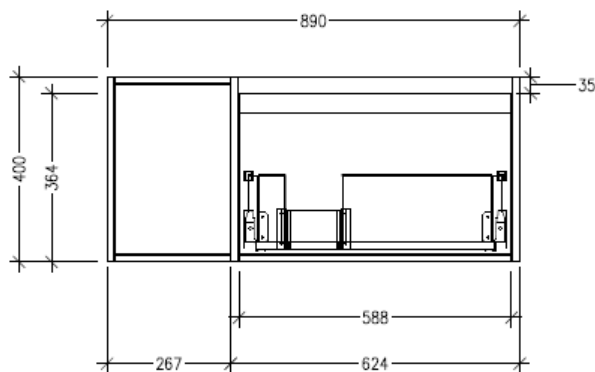

Technical Details

Note: All measurements shown are in millimetres. Sizes are nominal.

TOP VIEW

FRONT VIEW

SIDE VIEW

SPECIFICATION SHEET

Savanna Luxe 900mm Wall Hung Single Basin Vanity

Code: 2353

Features

- Wall Hung
- 1 Drawer with Handle, 1 Open Shelf Left
- Centre Basin
- Laminate Woodgrain & Solid Colours on MR Board
- Dimensions: H400 x W900 x D453

Technical Details

Note: All measurements shown are in millimetres. Sizes are nominal.

TOP VIEW

FRONT VIEW

SIDE VIEW

SPECIFICATION SHEET

Savanna Luxe 900mm Wall Hung Single Basin Vanity

Code: 2353

Features

- Wall Hung
- 1 Drawer with Negative Timber detail, 1 Open Shelf Left
- Centre Basin
- Laminate Woodgrain & Solid Colours on MR Board
- Dimensions: H400 x W900 x D453

Technical Details

Note: All measurements shown are in millimetres. Sizes are nominal.

TOP VIEW

FRONT VIEW

SIDE VIEW