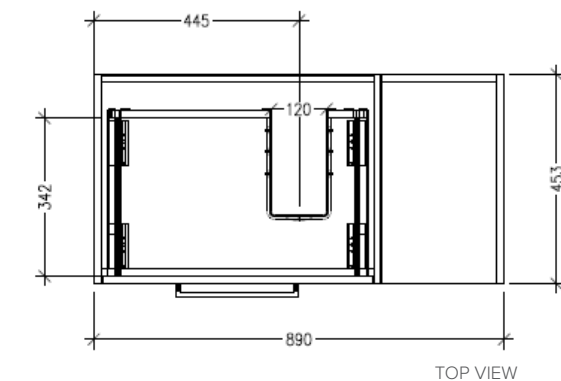

SPECIFICATION SHEET

Savanna Luxe 900mm Wall Hung Single Basin Vanity

Code: 2356

Features

- Wall Hung
- 1 Drawer with Extrusion, 1 Open Shelf Right
- Centre Basin
- Laminate Woodgrain & Solid Colours on MR Board
- Dimensions: H400 x W900 x D453

Technical Details

Note: All measurements shown are in millimetres. Sizes are nominal.

TOP VIEW

FRONT VIEW

SIDE VIEW

SPECIFICATION SHEET

Savanna Luxe 900mm Wall Hung Single Basin Vanity

Code: 2356

Features

- Wall Hung
- 1 Drawer with Handle, 1 Open Shelf Right
- Centre Basin
- Laminate Woodgrain & Solid Colours on MR Board
- Dimensions: H400 x W900 x D453

Technical Details

Note: All measurements shown are in millimetres. Sizes are nominal.

Technical Details

Note: All measurements shown are in millimetres. Sizes are nominal.

TOP VIEW

FRONT VIEW

SIDE VIEW