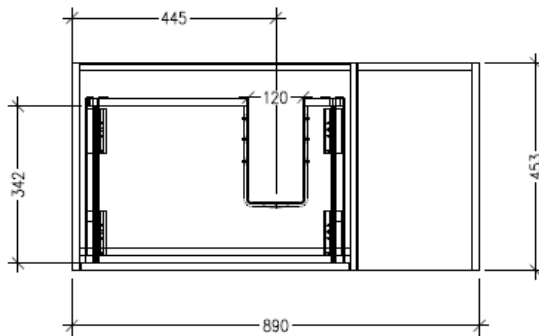

Technical Details

Note: All measurements shown are in millimetres. Sizes are nominal.

TOP VIEW

FRONT VIEW

SIDE VIEW

SPECIFICATION SHEET

Savanna Luxe 900mm Wall Hung Single Basin Vanity

Code: 2356

Features

- Wall Hung
- 1 Drawer with Handle, 1 Open Shelf Right
- Centre Basin
- Laminate Woodgrain & Solid Colours on MR Board
- Dimensions: H400 x W900 x D453

Technical Details

Note: All measurements shown are in millimetres. Sizes are nominal.

SPECIFICATION SHEET

Savanna Luxe 900mm Wall Hung Single Basin Vanity

Code: 2356

Features

- Wall Hung
- 1 Drawer with Negative Timber detail, 1 Open Shelf Right
- Centre Basin
- Laminate Woodgrain & Solid Colours on MR Board
- Dimensions: H400 x W900 x D453

Technical Details

Note: All measurements shown are in millimetres. Sizes are nominal.

TOP VIEW

FRONT VIEW

SIDE VIEW