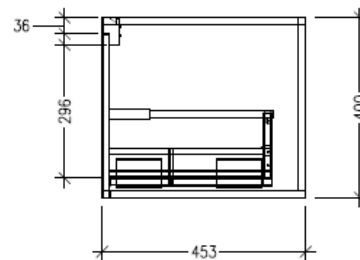

SPECIFICATION SHEET

Savanna Luxe 900mm Wall Hung Single Basin Vanity

Code: 2356

Features

- Wall Hung
- 1 Drawer with Extrusion, 1 Open Shelf Right
- Centre Basin
- Laminate Woodgrain & Solid Colours on MR Board
- Dimensions: H400 x W900 x D453

Technical Details

Note: All measurements shown are in millimetres. Sizes are nominal.

TOP VIEW

FRONT VIEW

SIDE VIEW

SPECIFICATION SHEET

Savanna Luxe 900mm Wall Hung Single Basin Vanity

Code: 2356

Features

- Wall Hung
- 1 Drawer with Handle, 1 Open Shelf Right
- Centre Basin
- Laminate Woodgrain & Solid Colours on MR Board
- Dimensions: H400 x W900 x D453

Technical Details

Note: All measurements shown are in millimetres. Sizes are nominal.

Technical Details

Note: All measurements shown are in millimetres. Sizes are nominal.

TOP VIEW

FRONT VIEW

SIDE VIEW