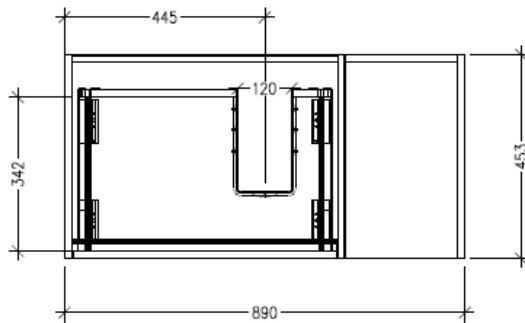

SPECIFICATION SHEET

Savanna Luxe 900mm Wall Hung Single Basin Vanity

Code: 2356

Features

- Wall Hung
- 1 Drawer with Extrusion, 1 Open Shelf Right
- Centre Basin
- Laminate Woodgrain & Solid Colours on MR Board
- Dimensions: H400 x W900 x D453

Technical Details

Note: All measurements shown are in millimetres. Sizes are nominal.

TOP VIEW

FRONT VIEW

SIDE VIEW

SPECIFICATION SHEET

Savanna Luxe 900mm Wall Hung Single Basin Vanity

Code: 2356

Features

- Wall Hung
- 1 Drawer with Handle, 1 Open Shelf Right
- Centre Basin
- Laminate Woodgrain & Solid Colours on MR Board
- Dimensions: H400 x W900 x D453

Technical Details

Note: All measurements shown are in millimetres. Sizes are nominal.

Technical Details

Note: All measurements shown are in millimetres. Sizes are nominal.

TOP VIEW

FRONT VIEW

SIDE VIEW