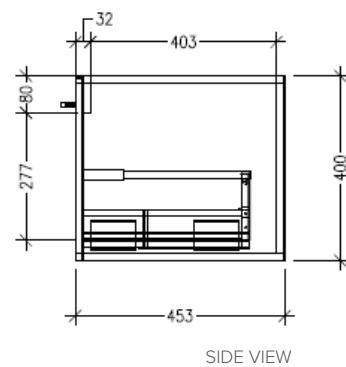

Technical Details

Note: All measurements shown are in millimetres. Sizes are nominal.

TOP VIEW

FRONT VIEW

SIDE VIEW

SPECIFICATION SHEET

Savanna Luxe 900mm Wall Hung Single Basin Vanity

Code: 2356

Features

- Wall Hung
- 1 Drawer with Handle, 1 Open Shelf Right
- Centre Basin
- Laminate Woodgrain & Solid Colours on MR Board
- Dimensions: H400 x W900 x D453

Technical Details

Note: All measurements shown are in millimetres. Sizes are nominal.

SPECIFICATION SHEET

Savanna Luxe 900mm Wall Hung Single Basin Vanity

Code: 2356

Features

- Wall Hung
- 1 Drawer with Negative Timber detail, 1 Open Shelf Right
- Centre Basin
- Laminate Woodgrain & Solid Colours on MR Board
- Dimensions: H400 x W900 x D453

Technical Details

Note: All measurements shown are in millimetres. Sizes are nominal.

TOP VIEW

FRONT VIEW

SIDE VIEW