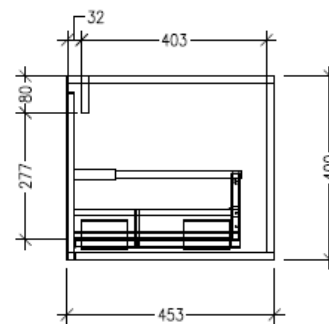

Technical Details

Note: All measurements shown are in millimetres. Sizes are nominal.

TOP VIEW

FRONT VIEW

SIDE VIEW

SPECIFICATION SHEET

Savanna Luxe 900mm Wall Hung Single Basin Vanity

Code: 2356

Features

- Wall Hung
- 1 Drawer with Handle, 1 Open Shelf Right
- Centre Basin
- Laminate Woodgrain & Solid Colours on MR Board
- Dimensions: H400 x W900 x D453

Technical Details

Note: All measurements shown are in millimetres. Sizes are nominal.

SPECIFICATION SHEET

Savanna Luxe 900mm Wall Hung Single Basin Vanity

Code: 2356

Features

- Wall Hung
- 1 Drawer with Negative Timber detail, 1 Open Shelf Right
- Centre Basin
- Laminate Woodgrain & Solid Colours on MR Board
- Dimensions: H400 x W900 x D453

Technical Details

Note: All measurements shown are in millimetres. Sizes are nominal.

TOP VIEW

FRONT VIEW

SIDE VIEW