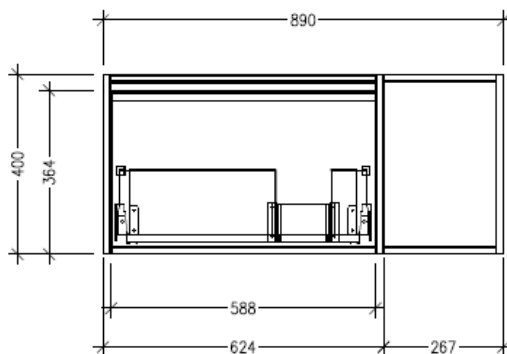

SPECIFICATION SHEET

Savanna Luxe 900mm Wall Hung Single Basin Vanity

Code: 2356

Features

- Wall Hung
- 1 Drawer with Extrusion, 1 Open Shelf Right
- Centre Basin
- Laminate Woodgrain & Solid Colours on MR Board
- Dimensions: H400 x W900 x D453

Technical Details

Note: All measurements shown are in millimetres. Sizes are nominal.

TOP VIEW

FRONT VIEW

SIDE VIEW

SPECIFICATION SHEET

Savanna Luxe 900mm Wall Hung Single Basin Vanity

Code: 2356

Features

- Wall Hung
- 1 Drawer with Handle, 1 Open Shelf Right
- Centre Basin
- Laminate Woodgrain & Solid Colours on MR Board
- Dimensions: H400 x W900 x D453

Technical Details

Note: All measurements shown are in millimetres. Sizes are nominal.

Technical Details

Note: All measurements shown are in millimetres. Sizes are nominal.

TOP VIEW

FRONT VIEW

SIDE VIEW