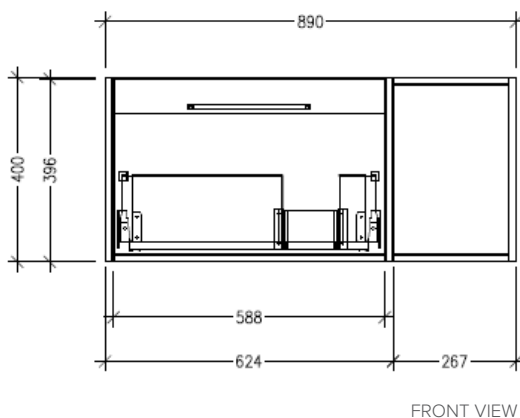

SPECIFICATION SHEET

Savanna Luxe 900mm Wall Hung Single Basin Vanity

Code: 2356

Features

- Wall Hung
- 1 Drawer with Extrusion, 1 Open Shelf Right
- Centre Basin
- Laminate Woodgrain & Solid Colours on MR Board
- Dimensions: H400 x W900 x D453

Technical Details

Note: All measurements shown are in millimetres. Sizes are nominal.

TOP VIEW

FRONT VIEW

SIDE VIEW

SPECIFICATION SHEET

Savanna Luxe 900mm Wall Hung Single Basin Vanity

Code: 2356

Features

- Wall Hung
- 1 Drawer with Handle, 1 Open Shelf Right
- Centre Basin
- Laminate Woodgrain & Solid Colours on MR Board
- Dimensions: H400 x W900 x D453

Technical Details

Note: All measurements shown are in millimetres. Sizes are nominal.

Technical Details

Note: All measurements shown are in millimetres. Sizes are nominal.

TOP VIEW

FRONT VIEW

SIDE VIEW