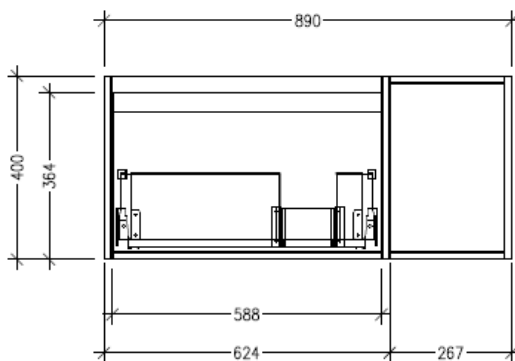

Technical Details

Note: All measurements shown are in millimetres. Sizes are nominal.

TOP VIEW

FRONT VIEW

SIDE VIEW

SPECIFICATION SHEET

Savanna Luxe 900mm Wall Hung Single Basin Vanity

Code: 2356

Features

- Wall Hung
- 1 Drawer with Handle, 1 Open Shelf Right
- Centre Basin
- Laminate Woodgrain & Solid Colours on MR Board
- Dimensions: H400 x W900 x D453

Technical Details

Note: All measurements shown are in millimetres. Sizes are nominal.

SPECIFICATION SHEET

Savanna Luxe 900mm Wall Hung Single Basin Vanity

Code: 2356

Features

- Wall Hung
- 1 Drawer with Negative Timber detail, 1 Open Shelf Right
- Centre Basin
- Laminate Woodgrain & Solid Colours on MR Board
- Dimensions: H400 x W900 x D453

Technical Details

Note: All measurements shown are in millimetres. Sizes are nominal.

TOP VIEW

FRONT VIEW

SIDE VIEW