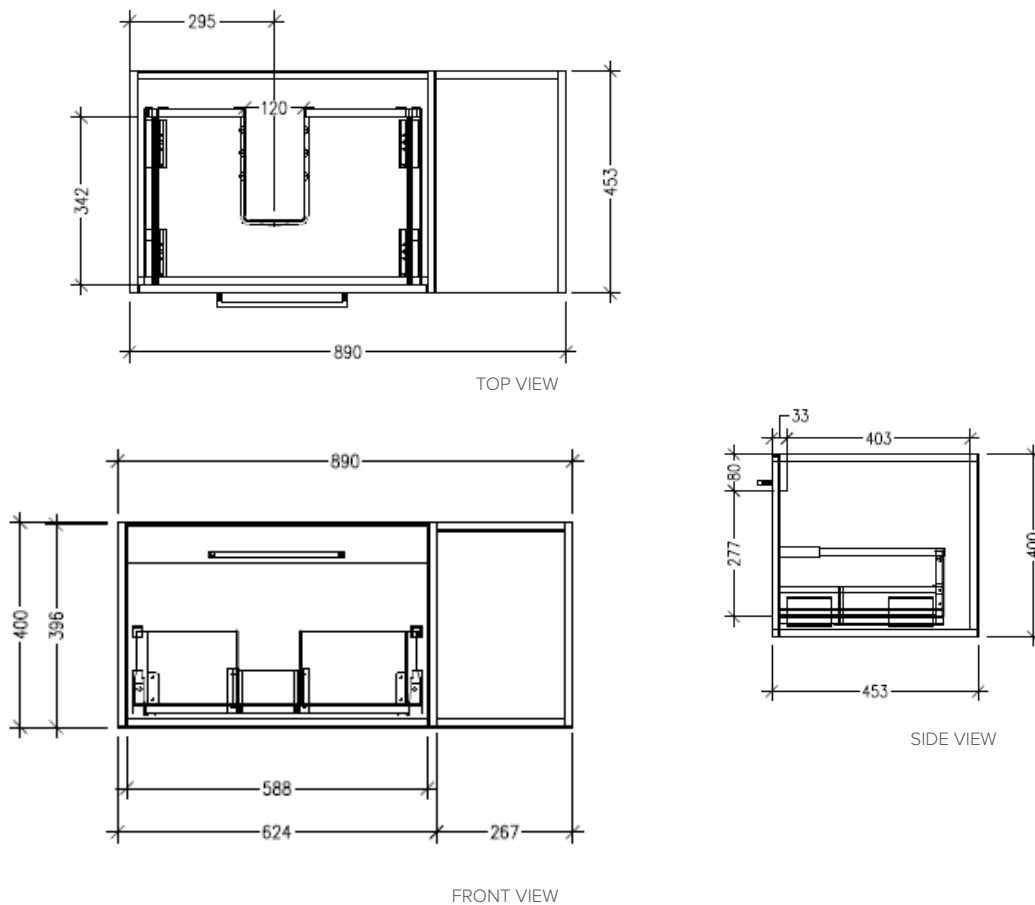

SPECIFICATION SHEET

Savanna Luxe 900mm Wall Hung Left Hand Offset Basin Vanity

Code: 2356L

Features

- Wall Hung
- 1 Drawer with Extrusion, 1 Open Shelf Right
- Left Hand Offset Basin
- Laminate Woodgrain & Solid Colours on MR Board
- Dimensions: H400 x W900 x D453

Technical Details

Note: All measurements shown are in millimetres. Sizes are nominal.

TOP VIEW

FRONT VIEW

SIDE VIEW

SPECIFICATION SHEET

Savanna Luxe 900mm Wall Hung Left Hand Offset Basin Vanity

Code: 2356L

Features

- Wall Hung
- 1 Drawer with Handle, 1 Open Shelf Right
- Left Hand Offset Basin
- Laminate Woodgrain & Solid Colours on MR Board
- Dimensions: H400 x W900 x D453

Technical Details

Note: All measurements shown are in millimetres. Sizes are nominal.

Technical Details

Note: All measurements shown are in millimetres. Sizes are nominal.

TOP VIEW

FRONT VIEW

SIDE VIEW