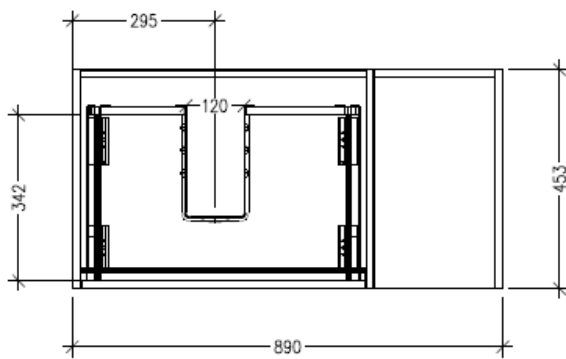

SPECIFICATION SHEET

Savanna Luxe 900mm Wall Hung Left Hand Offset Basin Vanity

Code: 2356L

Features

- Wall Hung
- 1 Drawer with Extrusion, 1 Open Shelf Right
- Left Hand Offset Basin
- Laminate Woodgrain & Solid Colours on MR Board
- Dimensions: H400 x W900 x D453

Technical Details

Note: All measurements shown are in millimetres. Sizes are nominal.

TOP VIEW

FRONT VIEW

SIDE VIEW

SPECIFICATION SHEET

Savanna Luxe 900mm Wall Hung Left Hand Offset Basin Vanity

Code: 2356L

Features

- Wall Hung
- 1 Drawer with Handle, 1 Open Shelf Right
- Left Hand Offset Basin
- Laminate Woodgrain & Solid Colours on MR Board
- Dimensions: H400 x W900 x D453

Technical Details

Note: All measurements shown are in millimetres. Sizes are nominal.

Technical Details

Note: All measurements shown are in millimetres. Sizes are nominal.

TOP VIEW

FRONT VIEW

SIDE VIEW