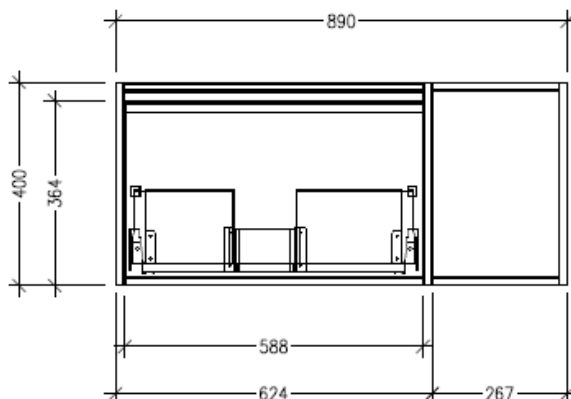

SPECIFICATION SHEET

Savanna Luxe 900mm Wall Hung Left Hand Offset Basin Vanity

Code: 2356L

Features

- Wall Hung
- 1 Drawer with Extrusion, 1 Open Shelf Right
- Left Hand Offset Basin
- Laminate Woodgrain & Solid Colours on MR Board
- Dimensions: H400 x W900 x D453

Technical Details

Note: All measurements shown are in millimetres. Sizes are nominal.

TOP VIEW

FRONT VIEW

SIDE VIEW

SPECIFICATION SHEET

Savanna Luxe 900mm Wall Hung Left Hand Offset Basin Vanity

Code: 2356L

Features

- Wall Hung
- 1 Drawer with Handle, 1 Open Shelf Right
- Left Hand Offset Basin
- Laminate Woodgrain & Solid Colours on MR Board
- Dimensions: H400 x W900 x D453

Technical Details

Note: All measurements shown are in millimetres. Sizes are nominal.

Technical Details

Note: All measurements shown are in millimetres. Sizes are nominal.

TOP VIEW

FRONT VIEW

SIDE VIEW