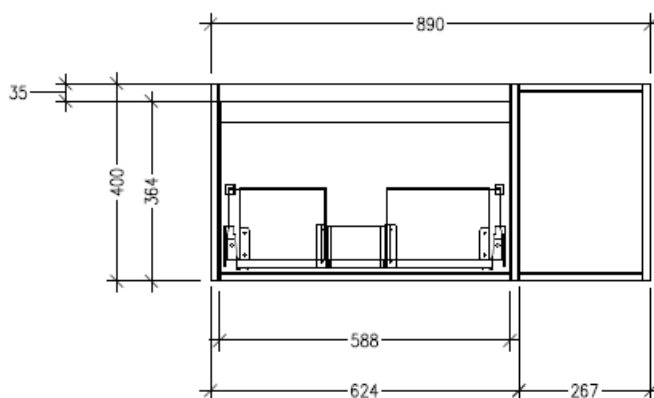

Technical Details

Note: All measurements shown are in millimetres. Sizes are nominal.

TOP VIEW

FRONT VIEW

SIDE VIEW

SPECIFICATION SHEET

Savanna Luxe 900mm Wall Hung Left Hand Offset Basin Vanity

Code: 2356L

Features

- Wall Hung
- 1 Drawer with Handle, 1 Open Shelf Right
- Left Hand Offset Basin
- Laminate Woodgrain & Solid Colours on MR Board
- Dimensions: H400 x W900 x D453

Technical Details

Note: All measurements shown are in millimetres. Sizes are nominal.

SPECIFICATION SHEET

Savanna Luxe 900mm Wall Hung Left Hand Offset Basin Vanity

Code: 2356L

Features

- Wall Hung
- 1 Drawer with Negative Timber detail, 1 Open Shelf Right
- Left Hand Offset Basin
- Laminate Woodgrain & Solid Colours on MR Board
- Dimensions: H400 x W900 x D453

Technical Details

Note: All measurements shown are in millimetres. Sizes are nominal.

TOP VIEW

FRONT VIEW

SIDE VIEW