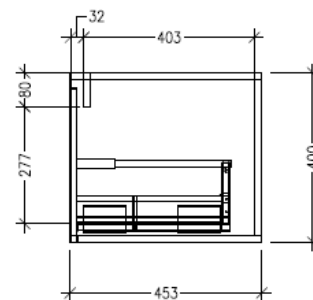

Technical Details

Note: All measurements shown are in millimetres. Sizes are nominal.

TOP VIEW

FRONT VIEW

SIDE VIEW

SPECIFICATION SHEET

Savanna Luxe 900mm Wall Hung Left Hand Offset Basin Vanity

Code: 2356L

Features

- Wall Hung
- 1 Drawer with Handle, 1 Open Shelf Right
- Left Hand Offset Basin
- Laminate Woodgrain & Solid Colours on MR Board
- Dimensions: H400 x W900 x D453

Technical Details

Note: All measurements shown are in millimetres. Sizes are nominal.

SPECIFICATION SHEET

Savanna Luxe 900mm Wall Hung Left Hand Offset Basin Vanity

Code: 2356L

Features

- Wall Hung
- 1 Drawer with Negative Timber detail, 1 Open Shelf Right
- Left Hand Offset Basin
- Laminate Woodgrain & Solid Colours on MR Board
- Dimensions: H400 x W900 x D453

Technical Details

Note: All measurements shown are in millimetres. Sizes are nominal.

TOP VIEW

FRONT VIEW

SIDE VIEW