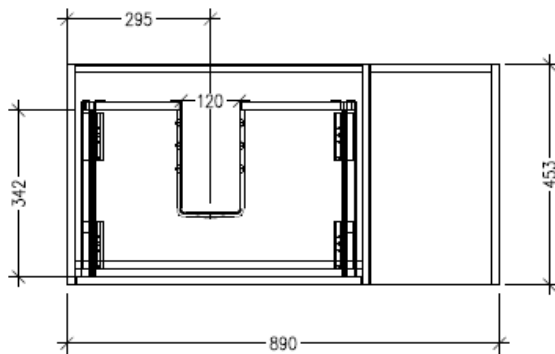

Technical Details

Note: All measurements shown are in millimetres. Sizes are nominal.

TOP VIEW

FRONT VIEW

SIDE VIEW

SPECIFICATION SHEET

Savanna Luxe 900mm Wall Hung Left Hand Offset Basin Vanity

Code: 2356L

Features

- Wall Hung
- 1 Drawer with Handle, 1 Open Shelf Right
- Left Hand Offset Basin
- Laminate Woodgrain & Solid Colours on MR Board
- Dimensions: H400 x W900 x D453

Technical Details

Note: All measurements shown are in millimetres. Sizes are nominal.

SPECIFICATION SHEET

Savanna Luxe 900mm Wall Hung Left Hand Offset Basin Vanity

Code: 2356L

Features

- Wall Hung
- 1 Drawer with Negative Timber detail, 1 Open Shelf Right
- Left Hand Offset Basin
- Laminate Woodgrain & Solid Colours on MR Board
- Dimensions: H400 x W900 x D453

Technical Details

Note: All measurements shown are in millimetres. Sizes are nominal.

TOP VIEW

FRONT VIEW

SIDE VIEW