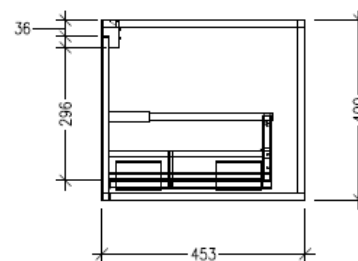

Technical Details

Note: All measurements shown are in millimetres. Sizes are nominal.

TOP VIEW

FRONT VIEW

SIDE VIEW

SPECIFICATION SHEET

Savanna Luxe 900mm Wall Hung Left Hand Offset Basin Vanity

Code: 2356L

Features

- Wall Hung
- 1 Drawer with Handle, 1 Open Shelf Right
- Left Hand Offset Basin
- Laminate Woodgrain & Solid Colours on MR Board
- Dimensions: H400 x W900 x D453

Technical Details

Note: All measurements shown are in millimetres. Sizes are nominal.

SPECIFICATION SHEET

Savanna Luxe 900mm Wall Hung Left Hand Offset Basin Vanity

Code: 2356L

Features

- Wall Hung
- 1 Drawer with Negative Timber detail, 1 Open Shelf Right
- Left Hand Offset Basin
- Laminate Woodgrain & Solid Colours on MR Board
- Dimensions: H400 x W900 x D453

Technical Details

Note: All measurements shown are in millimetres. Sizes are nominal.

TOP VIEW

FRONT VIEW

SIDE VIEW