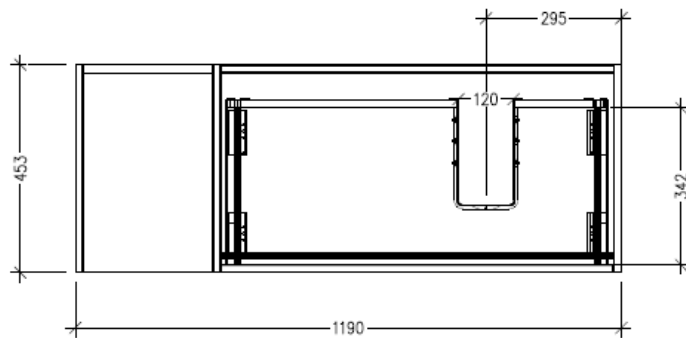

SPECIFICATION SHEET

Savanna 1200mm Wall Hung Right Hand Offset Basin Vanity

Code: 2358R

Features

- Wall Hung
- 1 Drawer with Extrusion, 1 Open Shelf Left
- Right Hand Offset Basin
- Laminate Woodgrain & Solid Colours on MR Board
- Dimensions: H400 x W1200 x D453

Technical Details

Note: All measurements shown are in millimetres. Sizes are nominal.

TOP VIEW

FRONT VIEW

SIDE VIEW

SPECIFICATION SHEET

Savanna 1200mm Wall Hung Right Hand Offset Basin Vanity

Code: 2358R

Features

- Wall Hung
- 1 Drawer with Handle, 1 Open Shelf Left
- Right Hand Offset Basin
- Laminate Woodgrain & Solid Colours on MR Board
- Dimensions: H400 x W1200 x D453

Technical Details

Note: All measurements shown are in millimetres. Sizes are nominal.

SPECIFICATION SHEET

Savanna 1200mm Wall Hung Right Hand Offset Basin Vanity

Code: 2358R

Features

- Wall Hung
- 1 Drawer with negative timber detail, 1 Open Shelf Left
- Right Hand Offset Basin
- Laminate Woodgrain & Solid Colours on MR Board
- Dimensions: H400 x W1200 x D453