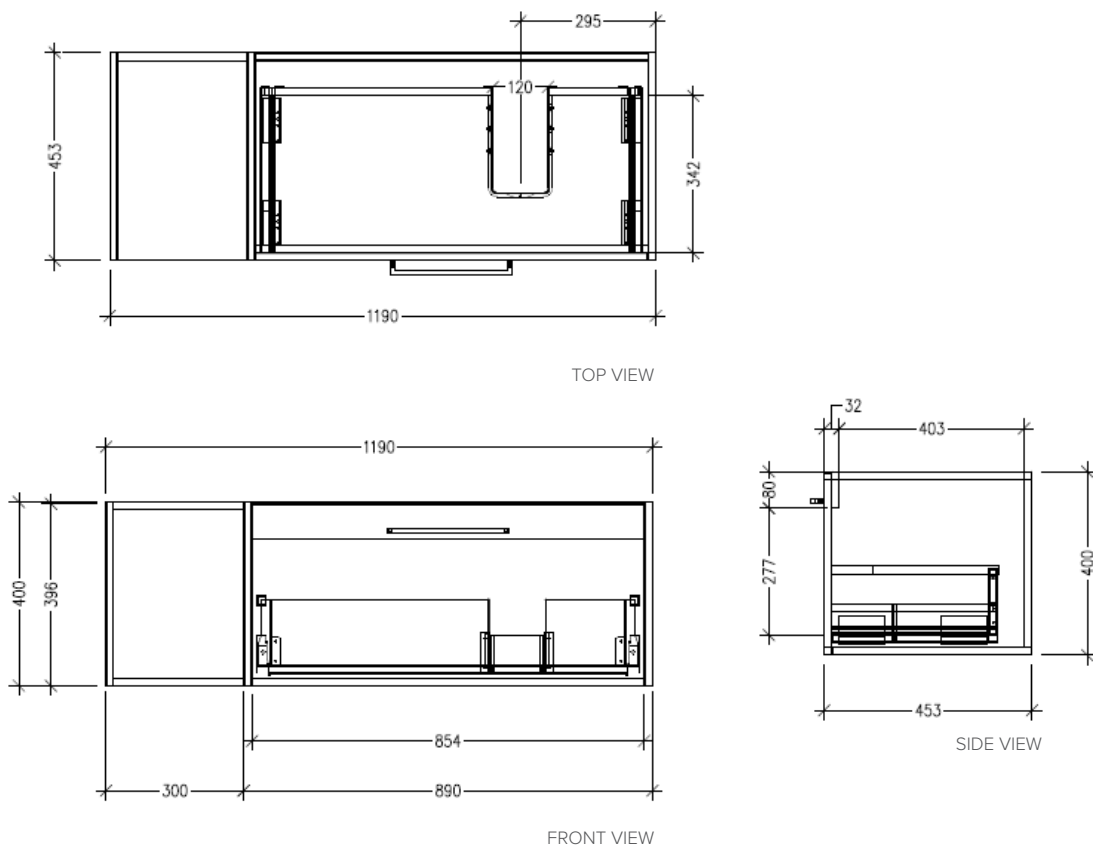

SPECIFICATION SHEET

Savanna 1200mm Wall Hung Right Hand Offset Basin Vanity

Code: 2358R

Features

- Wall Hung
- 1 Drawer with Extrusion, 1 Open Shelf Left
- Right Hand Offset Basin
- Laminate Woodgrain & Solid Colours on MR Board
- Dimensions: H400 x W1200 x D453

Technical Details

Note: All measurements shown are in millimetres. Sizes are nominal.

TOP VIEW

FRONT VIEW

SIDE VIEW

SPECIFICATION SHEET

Savanna 1200mm Wall Hung Right Hand Offset Basin Vanity

Code: 2358R

Features

- Wall Hung
- 1 Drawer with Handle, 1 Open Shelf Left
- Right Hand Offset Basin
- Laminate Woodgrain & Solid Colours on MR Board
- Dimensions: H400 x W1200 x D453

Technical Details

Note: All measurements shown are in millimetres. Sizes are nominal.

SPECIFICATION SHEET

Savanna 1200mm Wall Hung Right Hand Offset Basin Vanity

Code: 2358R

Features

- Wall Hung
- 1 Drawer with negative timber detail, 1 Open Shelf Left
- Right Hand Offset Basin
- Laminate Woodgrain & Solid Colours on MR Board
- Dimensions: H400 x W1200 x D453