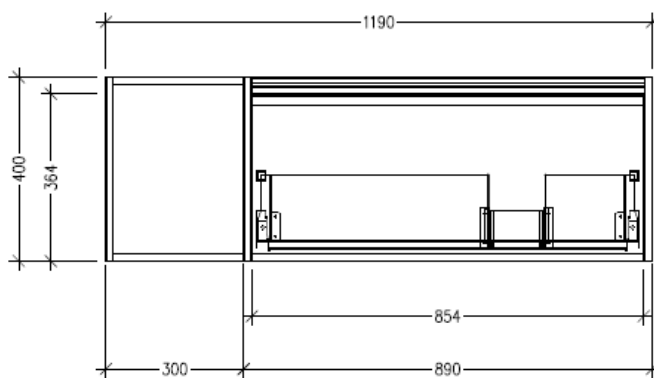

SPECIFICATION SHEET

Savanna 1200mm Wall Hung Right Hand Offset Basin Vanity

Code: 2358R

Features

- Wall Hung
- 1 Drawer with Extrusion, 1 Open Shelf Left
- Right Hand Offset Basin
- Laminate Woodgrain & Solid Colours on MR Board
- Dimensions: H400 x W1200 x D453

Technical Details

Note: All measurements shown are in millimetres. Sizes are nominal.

TOP VIEW

FRONT VIEW

SIDE VIEW

SPECIFICATION SHEET

Savanna 1200mm Wall Hung Right Hand Offset Basin Vanity

Code: 2358R

Features

- Wall Hung
- 1 Drawer with Handle, 1 Open Shelf Left
- Right Hand Offset Basin
- Laminate Woodgrain & Solid Colours on MR Board
- Dimensions: H400 x W1200 x D453

Technical Details

Note: All measurements shown are in millimetres. Sizes are nominal.

SPECIFICATION SHEET

Savanna 1200mm Wall Hung Right Hand Offset Basin Vanity

Code: 2358R

Features

- Wall Hung
- 1 Drawer with negative timber detail, 1 Open Shelf Left
- Right Hand Offset Basin
- Laminate Woodgrain & Solid Colours on MR Board
- Dimensions: H400 x W1200 x D453