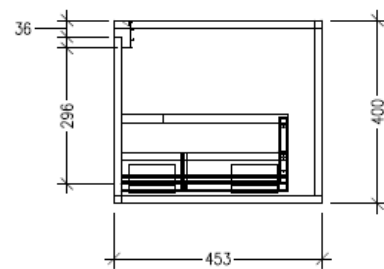

Technical Details

Note: All measurements shown are in millimetres. Sizes are nominal.

TOP VIEW

FRONT VIEW

SIDE VIEW

SPECIFICATION SHEET

Savanna 1200mm Wall Hung Right Hand Offset Basin Vanity

Code: 2358R

Features

- Wall Hung
- 1 Drawer with Handle, 1 Open Shelf Left
- Right Hand Offset Basin
- Laminate Woodgrain & Solid Colours on MR Board
- Dimensions: H400 x W1200 x D453

Technical Details

Note: All measurements shown are in millimetres. Sizes are nominal.

SPECIFICATION SHEET

Savanna 1200mm Wall Hung Right Hand Offset Basin Vanity

Code: 2358R

Features

- Wall Hung
- 1 Drawer with negative timber detail, 1 Open Shelf Left
- Right Hand Offset Basin
- Laminate Woodgrain & Solid Colours on MR Board
- Dimensions: H400 x W1200 x D453

Technical Details

Note: All measurements shown are in millimetres. Sizes are nominal.