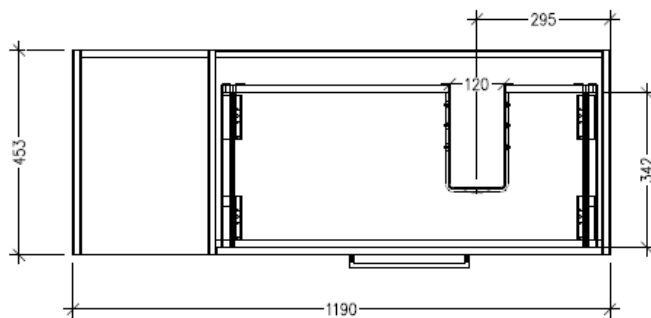

SPECIFICATION SHEET

Savanna Luxe 1200mm Wall Hung Right Hand Offset Basin Vanity

Code: 2360R

Features

- Wall Hung
- 1 Drawer with Extrusion, 1 Open Shelf Left
- Right Hand Offset Basin
- Laminate Woodgrain & Solid Colours on MR Board
- Dimensions: H400 x W1200 x D453

Technical Details

Note: All measurements shown are in millimetres. Sizes are nominal.

TOP VIEW

FRONT VIEW

SIDE VIEW

SPECIFICATION SHEET

Savanna Luxe 1200mm Wall Hung Right Hand Offset Basin Vanity

Code: 2360R

Features

- Wall Hung
- 1 Drawer with Handle, 1 Open Shelf Left
- Right Hand Offset Basin
- Laminate Woodgrain & Solid Colours on MR Board
- Dimensions: H400 x W1200 x D453

Technical Details

Note: All measurements shown are in millimetres. Sizes are nominal.

TOP VIEW

FRONT VIEW

SIDE VIEW

SPECIFICATION SHEET

Savanna Luxe 1200mm Wall Hung Right Hand Offset Basin Vanity

Code: 2360R

Features

- Wall Hung
- 1 Drawer with Negative Timber detail, 1 Open Shelf Left
- Right Hand Offset Basin
- Laminate Woodgrain & Solid Colours on MR Board
- Dimensions: H400 x W1200 x D453