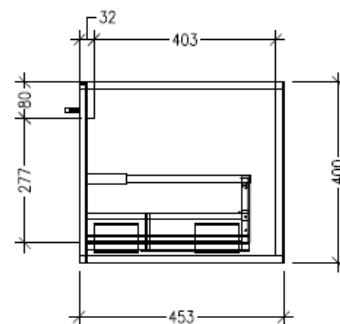

Technical Details

Note: All measurements shown are in millimetres. Sizes are nominal.

TOP VIEW

FRONT VIEW

SIDE VIEW

SPECIFICATION SHEET

Savanna Luxe 1200mm Wall Hung Right Hand Offset Basin Vanity

Code: 2360R

Features

- Wall Hung
- 1 Drawer with Handle, 1 Open Shelf Left
- Right Hand Offset Basin
- Laminate Woodgrain & Solid Colours on MR Board
- Dimensions: H400 x W1200 x D453

Technical Details

Note: All measurements shown are in millimetres. Sizes are nominal.

TOP VIEW

FRONT VIEW

SIDE VIEW

SPECIFICATION SHEET

Savanna Luxe 1200mm Wall Hung Right Hand Offset Basin Vanity

Code: 2360R

Features

- Wall Hung
- 1 Drawer with Negative Timber detail, 1 Open Shelf Left
- Right Hand Offset Basin
- Laminate Woodgrain & Solid Colours on MR Board
- Dimensions: H400 x W1200 x D453

Technical Details

Note: All measurements shown are in millimetres. Sizes are nominal.