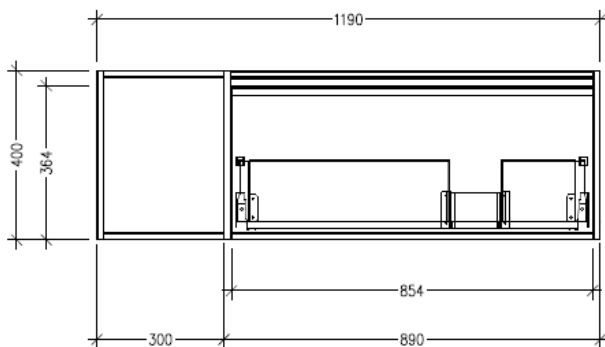

SPECIFICATION SHEET

Savanna Luxe 1200mm Wall Hung Right Hand Offset Basin Vanity

Code: 2360R

Features

- Wall Hung
- 1 Drawer with Extrusion, 1 Open Shelf Left
- Right Hand Offset Basin
- Laminate Woodgrain & Solid Colours on MR Board
- Dimensions: H400 x W1200 x D453

Technical Details

Note: All measurements shown are in millimetres. Sizes are nominal.

TOP VIEW

FRONT VIEW

SIDE VIEW

SPECIFICATION SHEET

Savanna Luxe 1200mm Wall Hung Right Hand Offset Basin Vanity

Code: 2360R

Features

- Wall Hung
- 1 Drawer with Handle, 1 Open Shelf Left
- Right Hand Offset Basin
- Laminate Woodgrain & Solid Colours on MR Board
- Dimensions: H400 x W1200 x D453

Technical Details

Note: All measurements shown are in millimetres. Sizes are nominal.

TOP VIEW

FRONT VIEW

SIDE VIEW

SPECIFICATION SHEET

Savanna Luxe 1200mm Wall Hung Right Hand Offset Basin Vanity

Code: 2360R

Features

- Wall Hung
- 1 Drawer with Negative Timber detail, 1 Open Shelf Left
- Right Hand Offset Basin
- Laminate Woodgrain & Solid Colours on MR Board
- Dimensions: H400 x W1200 x D453