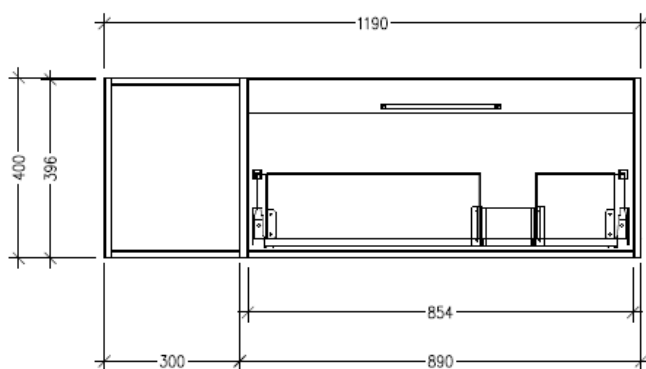

Technical Details

Note: All measurements shown are in millimetres. Sizes are nominal.

TOP VIEW

FRONT VIEW

SIDE VIEW

SPECIFICATION SHEET

Savanna Luxe 1200mm Wall Hung Right Hand Offset Basin Vanity

Code: 2360R

Features

- Wall Hung
- 1 Drawer with Handle, 1 Open Shelf Left
- Right Hand Offset Basin
- Laminate Woodgrain & Solid Colours on MR Board
- Dimensions: H400 x W1200 x D453

Technical Details

Note: All measurements shown are in millimetres. Sizes are nominal.

TOP VIEW

FRONT VIEW

SIDE VIEW

SPECIFICATION SHEET

Savanna Luxe 1200mm Wall Hung Right Hand Offset Basin Vanity

Code: 2360R

Features

- Wall Hung
- 1 Drawer with Negative Timber detail, 1 Open Shelf Left
- Right Hand Offset Basin
- Laminate Woodgrain & Solid Colours on MR Board
- Dimensions: H400 x W1200 x D453

Technical Details

Note: All measurements shown are in millimetres. Sizes are nominal.