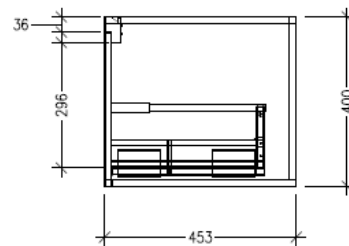

Technical Details

Note: All measurements shown are in millimetres. Sizes are nominal.

TOP VIEW

FRONT VIEW

SIDE VIEW

SPECIFICATION SHEET

Savanna Luxe 1200mm Wall Hung Right Hand Offset Basin Vanity

Code: 2360R

Features

- Wall Hung
- 1 Drawer with Handle, 1 Open Shelf Left
- Right Hand Offset Basin
- Laminate Woodgrain & Solid Colours on MR Board
- Dimensions: H400 x W1200 x D453

Technical Details

Note: All measurements shown are in millimetres. Sizes are nominal.

TOP VIEW

FRONT VIEW

SIDE VIEW

SPECIFICATION SHEET

Savanna Luxe 1200mm Wall Hung Right Hand Offset Basin Vanity

Code: 2360R

Features

- Wall Hung
- 1 Drawer with Negative Timber detail, 1 Open Shelf Left
- Right Hand Offset Basin
- Laminate Woodgrain & Solid Colours on MR Board
- Dimensions: H400 x W1200 x D453

Technical Details

Note: All measurements shown are in millimetres. Sizes are nominal.