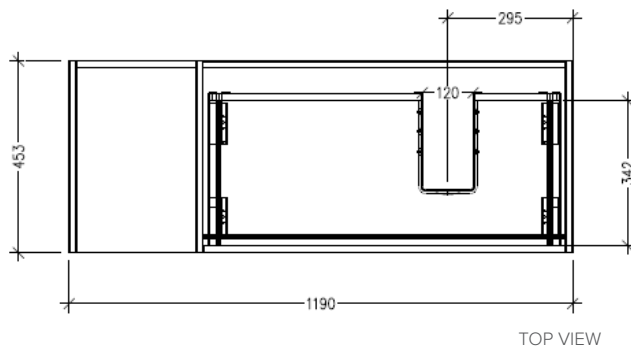

SPECIFICATION SHEET

Savanna Luxe 1200mm Wall Hung Right Hand Offset Basin Vanity

Code: 2360R

Features

- Wall Hung
- 1 Drawer with Extrusion, 1 Open Shelf Left
- Right Hand Offset Basin
- Laminate Woodgrain & Solid Colours on MR Board
- Dimensions: H400 x W1200 x D453

Technical Details

Note: All measurements shown are in millimetres. Sizes are nominal.

TOP VIEW

FRONT VIEW

SIDE VIEW

SPECIFICATION SHEET

Savanna Luxe 1200mm Wall Hung Right Hand Offset Basin Vanity

Code: 2360R

Features

- Wall Hung
- 1 Drawer with Handle, 1 Open Shelf Left
- Right Hand Offset Basin
- Laminate Woodgrain & Solid Colours on MR Board
- Dimensions: H400 x W1200 x D453

Technical Details

Note: All measurements shown are in millimetres. Sizes are nominal.

TOP VIEW

FRONT VIEW

SIDE VIEW

SPECIFICATION SHEET

Savanna Luxe 1200mm Wall Hung Right Hand Offset Basin Vanity

Code: 2360R

Features

- Wall Hung
- 1 Drawer with Negative Timber detail, 1 Open Shelf Left
- Right Hand Offset Basin
- Laminate Woodgrain & Solid Colours on MR Board
- Dimensions: H400 x W1200 x D453