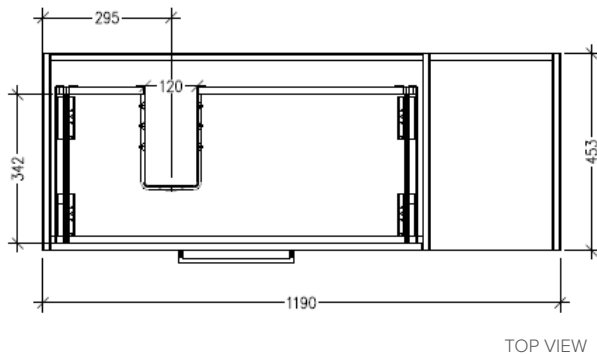

Technical Details

Note: All measurements shown are in millimetres. Sizes are nominal.

TOP VIEW