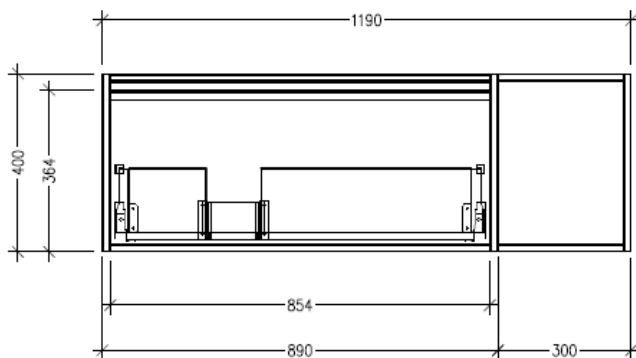

SPECIFICATION SHEET

Savanna Luxe 1200mm Wall Hung Single Basin Vanity

Code: 2364L

Features

- Wall Hung
- 1 Drawer with Extrusion, 1 Open Shelf Right
- Left Hand Offset Basin
- Laminate Woodgrain & Solid Colours on MR Board
- Dimensions: H400 x W1200 x D453

Technical Details

Note: All measurements shown are in millimetres. Sizes are nominal.

FRONT VIEW