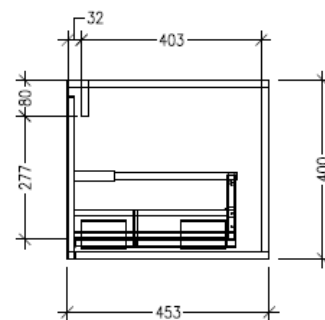

Features

- Wall Hung
- 1 Drawer with Handle, 1 Open Shelf Right
- Centre Basin
- Laminate Woodgrain & Solid Colours on MR Board
- Dimensions: H400 x W1200 x D453

Technical Details

Note: All measurements shown are in millimetres. Sizes are nominal.

Technical Details

Note: All measurements shown are in millimetres. Sizes are nominal.

TOP VIEW

FRONT VIEW

SIDE VIEW

SPECIFICATION SHEET

Savanna Luxe 1200mm Wall Hung Single Basin Vanity

Code: 2364L

Features

- Wall Hung
- 1 Drawer with Extrusion, 1 Open Shelf Right
- Left Hand Offset Basin
- Laminate Woodgrain & Solid Colours on MR Board
- Dimensions: H400 x W1200 x D453

Technical Details

Note: All measurements shown are in millimetres. Sizes are nominal.

Note: All measurements shown are in millimetres. Sizes are nominal.

TOP VIEW

FRONT VIEW

SIDE VIEW