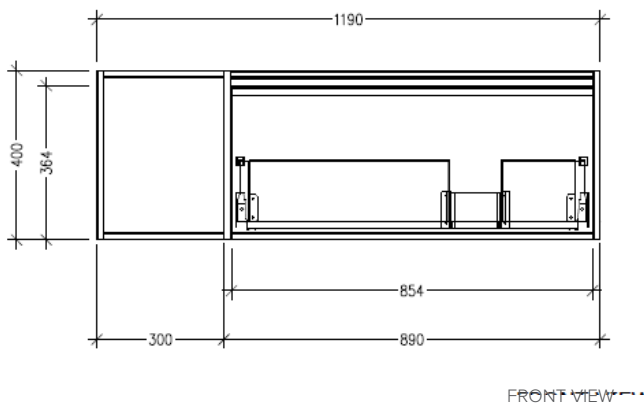

Features

- Wall Hung
- 1 Drawer with Handle, 1 Open Shelf Left
- Centre Basin
- Laminate Woodgrain & Solid Colours on MR Board
- Dimensions: H400 x W1200 x D453

Technical Details

Note: All measurements shown are in millimetres. Sizes are nominal.

Technical Details

Note: All measurements shown are in millimetres. Sizes are nominal.

TOP VIEW

FRONT VIEW

SIDE VIEW

SPECIFICATION SHEET

Savanna Luxe 1200mm Wall Hung Right Hand Offset Basin Vanity

Code: 2360R

Features

- Wall Hung
- 1 Drawer with Extrusion, 1 Open Shelf Left
- Right Hand Offset Basin
- Laminate Woodgrain & Solid Colours on MR Board
- Dimensions: H400 x W1200 x D453

Technical Details

Note: All measurements shown are in millimetres. Sizes are nominal.