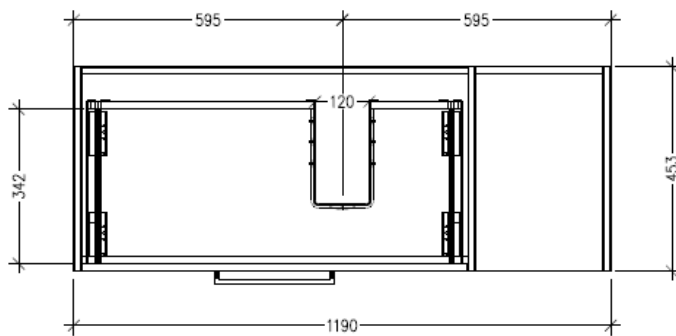

Features

- Wall Hung
- 1 Drawer with Handle, 1 Open Shelf Left
- Centre Basin
- Laminate Woodgrain & Solid Colours on MR Board
- Dimensions: H400 x W1200 x D453

Technical Details

Note: All measurements shown are in millimetres. Sizes are nominal.

Technical Details

Note: All measurements shown are in millimetres. Sizes are nominal.

TOP VIEW

FRONT VIEW

SIDE VIEW

SPECIFICATION SHEET

Savanna Luxe 1200mm Wall Hung Single Basin Vanity

Code: 2364

Features

- Wall Hung
- 1 Drawer with Handle, 1 Open Shelf Right
- Centre Basin
- Laminate Woodgrain & Solid Colours on MR Board
- Dimensions: H400 x W1200 x D453

Technical Details

Note: All measurements shown are in millimetres. Sizes are nominal.

Note: All measurements shown are in millimetres. Sizes are nominal.

TOP VIEW

FRONT VIEW

SIDE VIEW