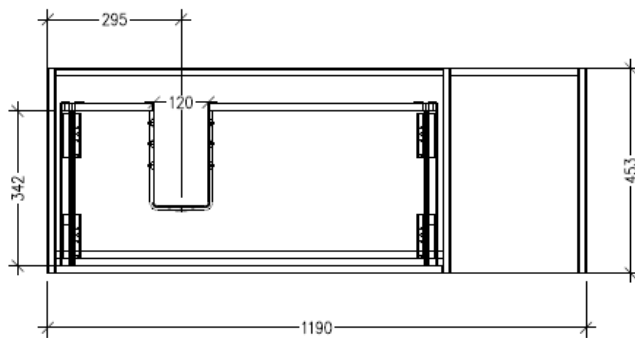

Features

- Wall Hung
- 1 Drawer with Extrusion, 1 Open Shelf Right
- Left Hand Offset Basin
- Laminate Woodgrain & Solid Colours on MR Board
- Dimensions: H400 x W1200 x D453

Technical Details

Note: All measurements shown are in millimetres. Sizes are nominal.

Technical Details

Note: All measurements shown are in millimetres. Sizes are nominal.

TOP VIEW

FRONT VIEW

SIDE VIEW

SPECIFICATION SHEET

Savanna Luxe 1200mm Wall Hung Single Basin Vanity

Code: 2364L

Features

- Wall Hung
- 1 Drawer with Negative Timber detail, 1 Open Shelf Right
- Left Hand Offset Basin
- Laminate Woodgrain & Solid Colours on MR Board
- Dimensions: H400 x W1200 x D453

Technical Details

Note: All measurements shown are in millimetres. Sizes are nominal.

TOP VIEW

FRONT VIEW

SIDE VIEW