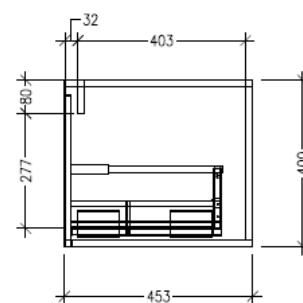

Features

- Wall Hung
- 1 Drawer with Handle, 1 Open Shelf Left
- Centre Basin
- Laminate Woodgrain & Solid Colours on MR Board
- Dimensions: H400 x W1200 x D453

Technical Details

Note: All measurements shown are in millimetres. Sizes are nominal.

Technical Details

Note: All measurements shown are in millimetres. Sizes are nominal.

TOP VIEW

FRONT VIEW

SIDE VIEW

SPECIFICATION SHEET

Savanna Luxe 1200mm Wall Hung Right Hand Offset Basin Vanity

Code: 2360R

Features

- Wall Hung
- 1 Drawer with Extrusion, 1 Open Shelf Left
- Right Hand Offset Basin
- Laminate Woodgrain & Solid Colours on MR Board
- Dimensions: H400 x W1200 x D453

Technical Details

Note: All measurements shown are in millimetres. Sizes are nominal.

Note: All measurements shown are in millimetres. Sizes are nominal.

TOP VIEW

FRONT VIEW

SIDE VIEW