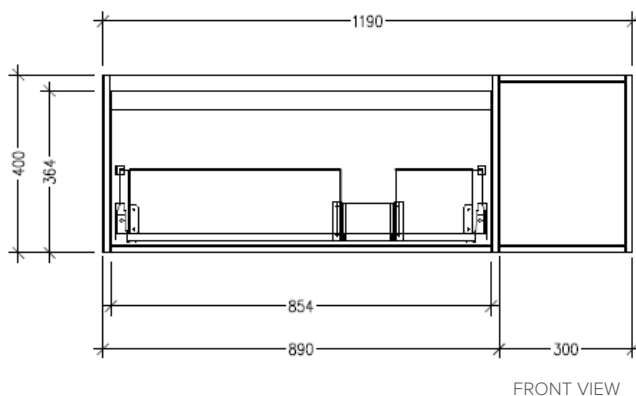

Features

- Wall Hung
- 1 Drawer with Handle, 1 Open Shelf Right
- Centre Basin
- Laminate Woodgrain & Solid Colours on MR Board
- Dimensions: H400 x W1200 x D453

Technical Details

Note: All measurements shown are in millimetres. Sizes are nominal.

Technical Details

Note: All measurements shown are in millimetres. Sizes are nominal.

TOP VIEW

FRONT VIEW

SIDE VIEW

SPECIFICATION SHEET

Savanna Luxe 1200mm Wall Hung Single Basin Vanity

Code: 2364L

Features

- Wall Hung
- 1 Drawer with Extrusion, 1 Open Shelf Right
- Left Hand Offset Basin
- Laminate Woodgrain & Solid Colours on MR Board
- Dimensions: H400 x W1200 x D453

Technical Details

Note: All measurements shown are in millimetres. Sizes are nominal.

Note: All measurements shown are in millimetres. Sizes are nominal.

TOP VIEW

FRONT VIEW

SIDE VIEW