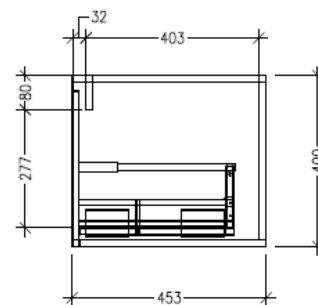

Features

- Wall Hung
- 1 Drawer with Extrusion, 1 Open Shelf Right
- Left Hand Offset Basin
- Laminate Woodgrain & Solid Colours on MR Board
- Dimensions: H400 x W1200 x D453

Technical Details

Note: All measurements shown are in millimetres. Sizes are nominal.

Technical Details

Note: All measurements shown are in millimetres. Sizes are nominal.

TOP VIEW

FRONT VIEW

SIDE VIEW

SPECIFICATION SHEET

Savanna Luxe 1200mm Wall Hung Single Basin Vanity

Code: 2364L

Features

- Wall Hung
- 1 Drawer with Negative Timber detail, 1 Open Shelf Right
- Left Hand Offset Basin
- Laminate Woodgrain & Solid Colours on MR Board
- Dimensions: H400 x W1200 x D453

Technical Details

Note: All measurements shown are in millimetres. Sizes are nominal.

TOP VIEW

FRONT VIEW

SIDE VIEW