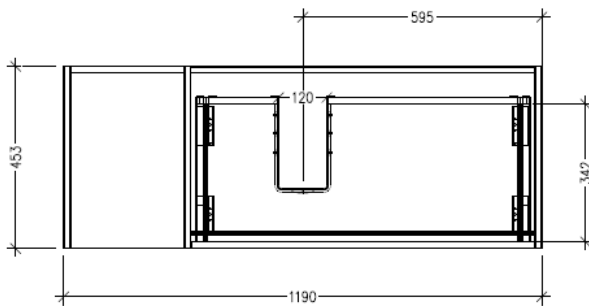

SPECIFICATION SHEET

Savanna Luxe 1200mm Wall Hung Single Basin Vanity

Code: 2360

Features

- Wall Hung
- 1 Drawer with Extrusion, 1 Open Shelf Left
- Centre Basin
- Laminate Woodgrain & Solid Colours on MR Board
- Dimensions: H400 x W1200 x D453

Technical Details

Note: All measurements shown are in millimetres. Sizes are nominal.

TOP VIEW

FRONT VIEW

SIDE VIEW

SPECIFICATION SHEET

Savanna Luxe 1200mm Wall Hung Single Basin Vanity

Code: 2360

Features

- Wall Hung
- 1 Drawer with Handle, 1 Open Shelf Left
- Centre Basin
- Laminate Woodgrain & Solid Colours on MR Board
- Dimensions: H400 x W1200 x D453

Technical Details

Note: All measurements shown are in millimetres. Sizes are nominal.

Technical Details

Note: All measurements shown are in millimetres. Sizes are nominal.

TOP VIEW

FRONT VIEW

SIDE VIEW

SPECIFICATION SHEET

Savanna Luxe 1200mm Wall Hung Right Hand Offset Basin Vanity

Code: 2360R