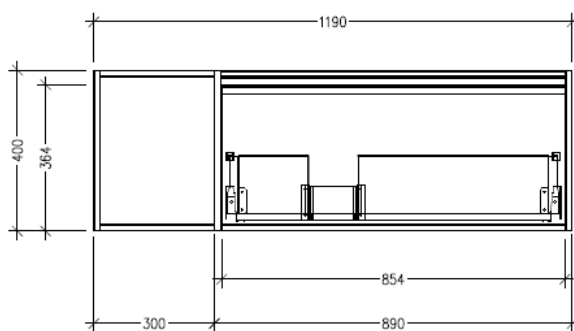

SPECIFICATION SHEET

Savanna Luxe 1200mm Wall Hung Single Basin Vanity

Code: 2360

Features

- Wall Hung
- 1 Drawer with Extrusion, 1 Open Shelf Left
- Centre Basin
- Laminate Woodgrain & Solid Colours on MR Board
- Dimensions: H400 x W1200 x D453

Technical Details

Note: All measurements shown are in millimetres. Sizes are nominal.

TOP VIEW

FRONT VIEW

SIDE VIEW

SPECIFICATION SHEET

Savanna Luxe 1200mm Wall Hung Single Basin Vanity

Code: 2360

Features

- Wall Hung
- 1 Drawer with Handle, 1 Open Shelf Left
- Centre Basin
- Laminate Woodgrain & Solid Colours on MR Board
- Dimensions: H400 x W1200 x D453

Technical Details

Note: All measurements shown are in millimetres. Sizes are nominal.

Technical Details

Note: All measurements shown are in millimetres. Sizes are nominal.

TOP VIEW

FRONT VIEW

SIDE VIEW

SPECIFICATION SHEET

Savanna Luxe 1200mm Wall Hung Single Basin Vanity

Code: 2364L