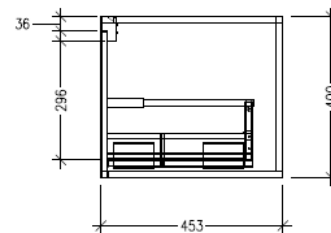

Technical Details

Note: All measurements shown are in millimetres. Sizes are nominal.

TOP VIEW

FRONT VIEW

SIDE VIEW

SPECIFICATION SHEET

Savanna Luxe 1200mm Wall Hung Single Basin Vanity

Code: 2360

Features

- Wall Hung
- 1 Drawer with Handle, 1 Open Shelf Left
- Centre Basin
- Laminate Woodgrain & Solid Colours on MR Board
- Dimensions: H400 x W1200 x D453

Technical Details

Note: All measurements shown are in millimetres. Sizes are nominal.

Technical Details

Note: All measurements shown are in millimetres. Sizes are nominal.

TOP VIEW

FRONT VIEW

SIDE VIEW

SPECIFICATION SHEET

Savanna Luxe 1200mm Wall Hung Single Basin Vanity

Code: 2364L

Note: All measurements shown are in millimetres. Sizes are nominal.

TOP VIEW

FRONT VIEW

SIDE VIEW