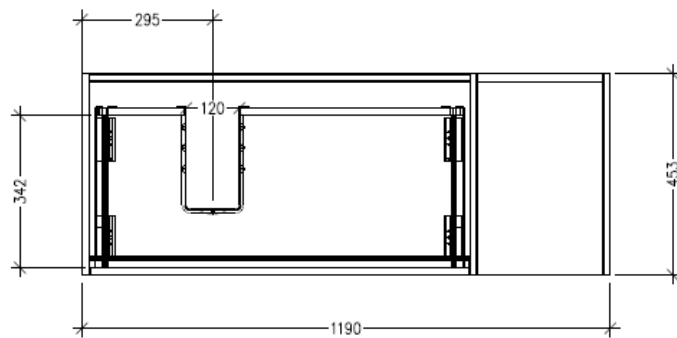

Features

- Wall Hung
- 1 Drawer with Handle, 1 Open Shelf Right
- Centre Basin
- Laminate Woodgrain & Solid Colours on MR Board
- Dimensions: H400 x W1200 x D453

Technical Details

Note: All measurements shown are in millimetres. Sizes are nominal.

Technical Details

Note: All measurements shown are in millimetres. Sizes are nominal.

TOP VIEW

FRONT VIEW

SIDE VIEW

SPECIFICATION SHEET

Savanna Luxe 1200mm Wall Hung Single Basin Vanity

Code: 2364L

Features

- Wall Hung
- 1 Drawer with Extrusion, 1 Open Shelf Right
- Left Hand Offset Basin
- Laminate Woodgrain & Solid Colours on MR Board
- Dimensions: H400 x W1200 x D453

Technical Details

Note: All measurements shown are in millimetres. Sizes are nominal.

Note: All measurements shown are in millimetres. Sizes are nominal.

TOP VIEW

FRONT VIEW

SIDE VIEW