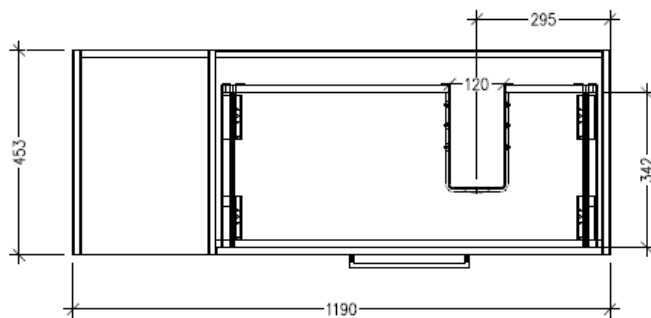

Features

- Wall Hung
- 1 Drawer with Handle, 1 Open Shelf Left
- Centre Basin
- Laminate Woodgrain & Solid Colours on MR Board
- Dimensions: H400 x W1200 x D453

Technical Details

Note: All measurements shown are in millimetres. Sizes are nominal.

Features

- Wall Hung
- 1 Drawer with Extrusion, 1 Open Shelf Left
- Right Hand Offset Basin
- Laminate Woodgrain & Solid Colours on MR Board
- Dimensions: H400 x W1200 x D453

Technical Details

Note: All measurements shown are in millimetres. Sizes are nominal.

SPECIFICATION SHEET

Savanna Luxe 1200mm Wall Hung Right Hand Offset Basin Vanity

Code: 2360R

Features

- Wall Hung
- 1 Drawer with Handle, 1 Open Shelf Left
- Right Hand Offset Basin
- Laminate Woodgrain & Solid Colours on MR Board
- Dimensions: H400 x W1200 x D453

Technical Details

Note: All measurements shown are in millimetres. Sizes are nominal.

TOP VIEW

FRONT VIEW

SIDE VIEW

SPECIFICATION SHEET

Savanna Luxe 1200mm Wall Hung Right Hand Offset Basin Vanity

Code: 2360R