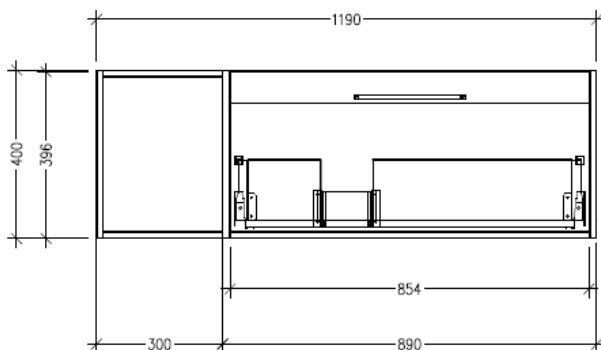

Features

- Wall Hung
- 1 Drawer with Handle, 1 Open Shelf Left
- Centre Basin
- Laminate Woodgrain & Solid Colours on MR Board
- Dimensions: H400 x W1200 x D453

Technical Details

Note: All measurements shown are in millimetres. Sizes are nominal.

TOP VIEW

FRONT VIEW

SIDE VIEW

SPECIFICATION SHEET

Savanna Luxe 1200mm Wall Hung Single Basin Vanity

Code: 2360

Features

- Wall Hung
- 1 Drawer with Negative Timber detail, 1 Open Shelf Left
- Centre Basin
- Laminate Woodgrain & Solid Colours on MR Board
- Dimensions: H400 x W1200 x D453

Technical Details

Note: All measurements shown are in millimetres. Sizes are nominal.

TOP VIEW

FRONT VIEW

SIDE VIEW

SPECIFICATION SHEET

Savanna Luxe 1200mm Wall Hung Right Hand Offset Basin Vanity

Code: 2360R

Features

- Wall Hung
- 1 Drawer with Extrusion, 1 Open Shelf Left
- Right Hand Offset Basin
- Laminate Woodgrain & Solid Colours on MR Board
- Dimensions: H400 x W1200 x D453

Technical Details

Note: All measurements shown are in millimetres. Sizes are nominal.