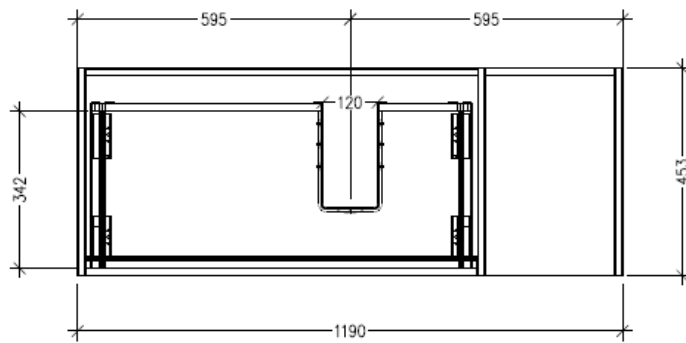

Features

- Wall Hung
- 1 Drawer with Negative Timber detail, 1 Open Shelf Left
- Right Hand Offset Basin
- Laminate Woodgrain & Solid Colours on MR Board
- Dimensions: H400 x W1200 x D453

Technical Details

Note: All measurements shown are in millimetres. Sizes are nominal.

SPECIFICATION SHEET

Savanna Luxe 1200mm Wall Hung Single Basin Vanity

Code: 2364

Features

- Wall Hung
- 1 Drawer with Extrusion, 1 Open Shelf Right
- Centre Basin
- Laminate Woodgrain & Solid Colours on MR Board
- Dimensions: H400 x W1200 x D453

Technical Details

Note: All measurements shown are in millimetres. Sizes are nominal.

TOP VIEW

FRONT VIEW

SIDE VIEW

SPECIFICATION SHEET

Savanna Luxe 1200mm Wall Hung Single Basin Vanity

Code: 2364

Features

- Wall Hung
- 1 Drawer with Handle, 1 Open Shelf Right
- Centre Basin
- Laminate Woodgrain & Solid Colours on MR Board
- Dimensions: H400 x W1200 x D453

Technical Details

Note: All measurements shown are in millimetres. Sizes are nominal.