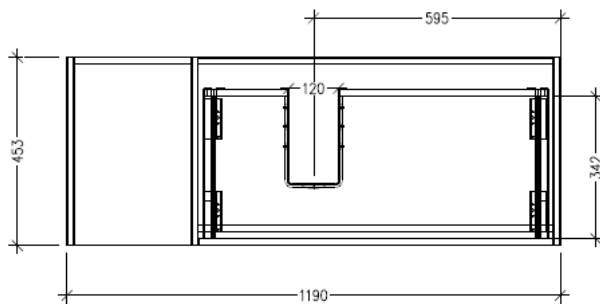

Features

- Wall Hung
- 1 Drawer with Handle, 1 Open Shelf Left
- Centre Basin
- Laminate Woodgrain & Solid Colours on MR Board
- Dimensions: H400 x W1200 x D453

Technical Details

Note: All measurements shown are in millimetres. Sizes are nominal.

TOP VIEW

FRONT VIEW

SIDE VIEW

SPECIFICATION SHEET

Savanna Luxe 1200mm Wall Hung Single Basin Vanity

Code: 2360

Features

- Wall Hung
- 1 Drawer with Negative Timber detail, 1 Open Shelf Left
- Centre Basin
- Laminate Woodgrain & Solid Colours on MR Board
- Dimensions: H400 x W1200 x D453

Technical Details

Note: All measurements shown are in millimetres. Sizes are nominal.

TOP VIEW

FRONT VIEW

SIDE VIEW

SPECIFICATION SHEET

Savanna Luxe 1200mm Wall Hung Right Hand Offset Basin Vanity

Code: 2360R

Features

- Wall Hung
- 1 Drawer with Extrusion, 1 Open Shelf Left
- Right Hand Offset Basin
- Laminate Woodgrain & Solid Colours on MR Board
- Dimensions: H400 x W1200 x D453

Technical Details

Note: All measurements shown are in millimetres. Sizes are nominal.