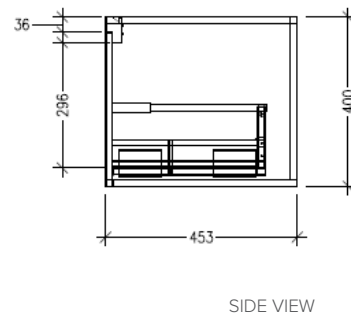

Features

- Wall Hung
- 1 Drawer with Handle, 1 Open Shelf Left
- Centre Basin
- Laminate Woodgrain & Solid Colours on MR Board
- Dimensions: H400 x W1200 x D453

Technical Details

Note: All measurements shown are in millimetres. Sizes are nominal.

Technical Details

Note: All measurements shown are in millimetres. Sizes are nominal.

TOP VIEW

FRONT VIEW

SIDE VIEW

SPECIFICATION SHEET

Savanna Luxe 1200mm Wall Hung Right Hand Offset Basin Vanity

Code: 2360R

Features

- Wall Hung
- 1 Drawer with Extrusion, 1 Open Shelf Left
- Right Hand Offset Basin
- Laminate Woodgrain & Solid Colours on MR Board
- Dimensions: H400 x W1200 x D453

Technical Details

Note: All measurements shown are in millimetres. Sizes are nominal.

Note: All measurements shown are in millimetres. Sizes are nominal.

TOP VIEW

FRONT VIEW

SIDE VIEW