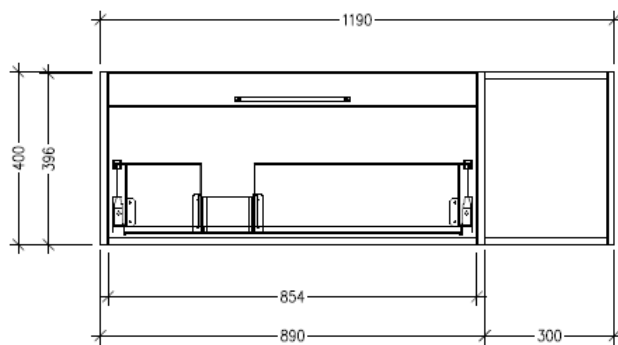

SPECIFICATION SHEET

Savanna Luxe 1200mm Wall Hung Single Basin Vanity

Code: 2364L

Features

- Wall Hung
- 1 Drawer with Handle, 1 Open Shelf Right
- Left Hand Offset Basin
- Laminate Woodgrain & Solid Colours on MR Board
- Dimensions: H400 x W1200 x D453

Technical Details

Note: All measurements shown are in millimetres. Sizes are nominal.

FRONT VIEW