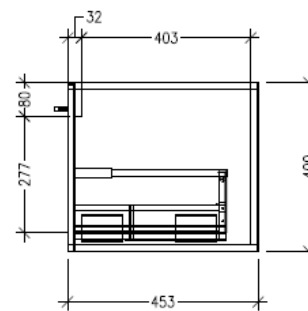

SPECIFICATION SHEET

Savanna Luxe 1200mm Wall Hung Single Basin Vanity

Code: 2360

Features

- Wall Hung
- 1 Drawer with Handle, 1 Open Shelf Left
- Centre Basin
- Laminate Woodgrain & Solid Colours on MR Board
- Dimensions: H400 x W1200 x D453

Technical Details

Note: All measurements shown are in millimetres. Sizes are nominal.

SIDE VIEW