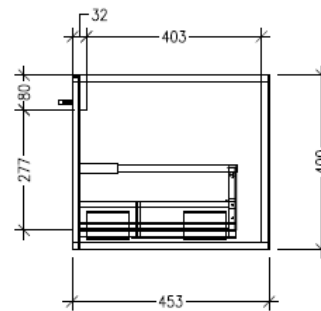

Features

- Wall Hung
- 1 Drawer with Extrusion, 1 Open Shelf Right
- Left Hand Offset Basin
- Laminate Woodgrain & Solid Colours on MR Board
- Dimensions: H400 x W1200 x D453

Technical Details

Note: All measurements shown are in millimetres. Sizes are nominal.

Technical Details

Note: All measurements shown are in millimetres. Sizes are nominal.

TOP VIEW

FRONT VIEW

SIDE VIEW

SPECIFICATION SHEET

Savanna Luxe 1200mm Wall Hung Single Basin Vanity

Code: 2364L

Features

- Wall Hung
- 1 Drawer with Negative Timber detail, 1 Open Shelf Right
- Left Hand Offset Basin
- Laminate Woodgrain & Solid Colours on MR Board
- Dimensions: H400 x W1200 x D453

Technical Details

Note: All measurements shown are in millimetres. Sizes are nominal.

TOP VIEW

FRONT VIEW

SIDE VIEW