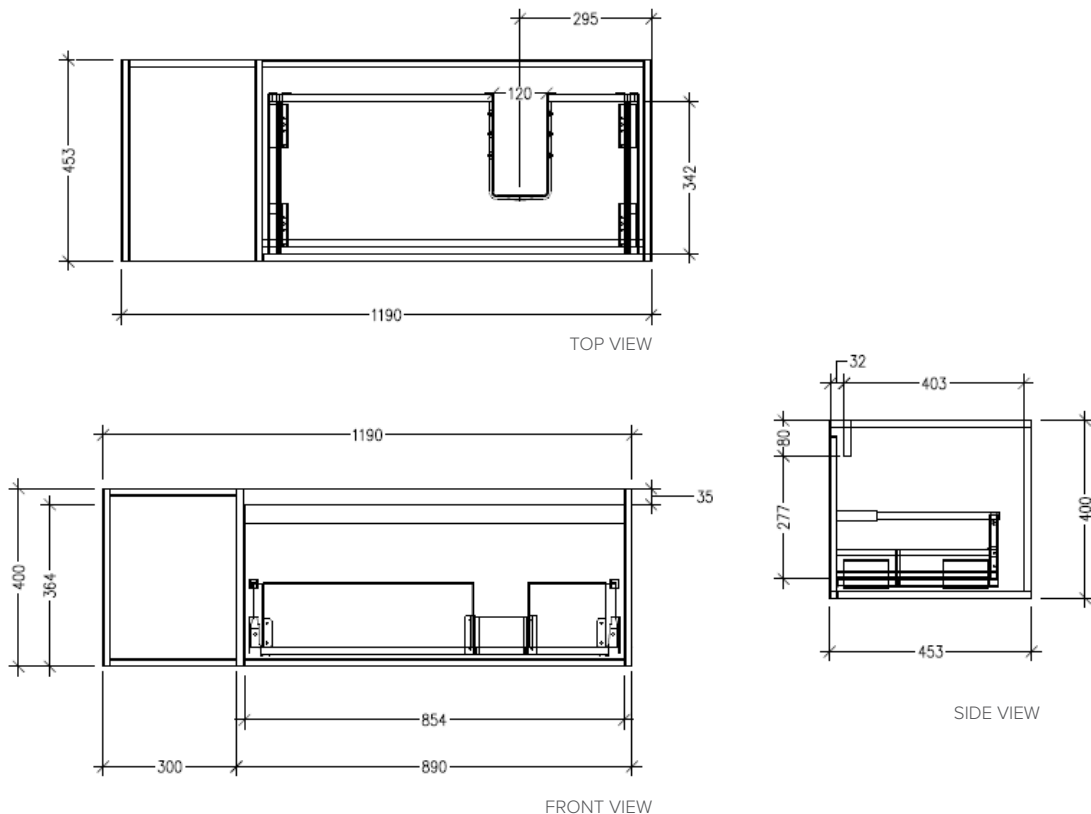

Technical Details

Note: All measurements shown are in millimetres. Sizes are nominal.