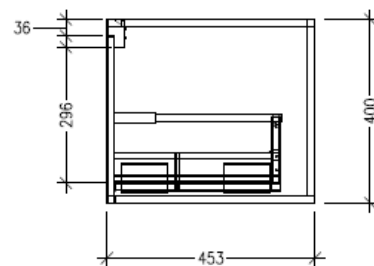

Technical Details

Note: All measurements shown are in millimetres. Sizes are nominal.

TOP VIEW

FRONT VIEW

SIDE VIEW

SPECIFICATION SHEET

Savanna Luxe 1200mm Wall Hung Right Hand Offset Basin Vanity

Code: 2360R

Technical Details

Note: All measurements shown are in millimetres. Sizes are nominal.

TOP VIEW

FRONT VIEW

SIDE VIEW

SPECIFICATION SHEET

Savanna Luxe 1200mm Wall Hung Single Basin Vanity

Code: 2364

Features

- Wall Hung
- 1 Drawer with Handle, 1 Open Shelf Right
- Centre Basin
- Laminate Woodgrain & Solid Colours on MR Board
- Dimensions: H400 x W1200 x D453

Technical Details

Note: All measurements shown are in millimetres. Sizes are nominal.

Note: All measurements shown are in millimetres. Sizes are nominal.

TOP VIEW

FRONT VIEW

SIDE VIEW