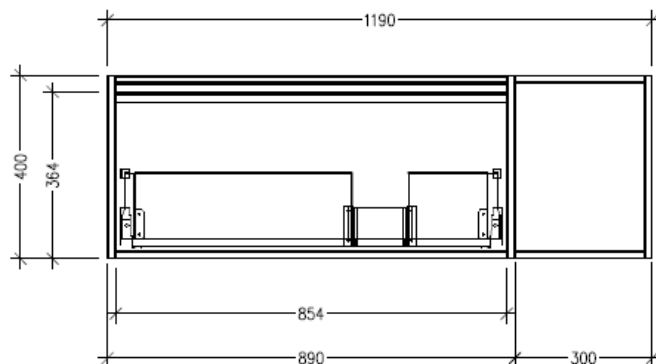

Features

- Wall Hung
- 1 Drawer with Negative Timber detail, 1 Open Shelf Left
- Right Hand Offset Basin
- Laminate Woodgrain & Solid Colours on MR Board
- Dimensions: H400 x W1200 x D453

Technical Details

Note: All measurements shown are in millimetres. Sizes are nominal.

SPECIFICATION SHEET

Savanna Luxe 1200mm Wall Hung Single Basin Vanity

Code: 2364

Features

- Wall Hung
- 1 Drawer with Extrusion, 1 Open Shelf Right
- Centre Basin
- Laminate Woodgrain & Solid Colours on MR Board
- Dimensions: H400 x W1200 x D453

Technical Details

Note: All measurements shown are in millimetres. Sizes are nominal.

TOP VIEW

FRONT VIEW

SIDE VIEW

SPECIFICATION SHEET

Savanna Luxe 1200mm Wall Hung Single Basin Vanity

Code: 2364

Features

- Wall Hung
- 1 Drawer with Handle, 1 Open Shelf Right
- Centre Basin
- Laminate Woodgrain & Solid Colours on MR Board
- Dimensions: H400 x W1200 x D453

Technical Details

Note: All measurements shown are in millimetres. Sizes are nominal.