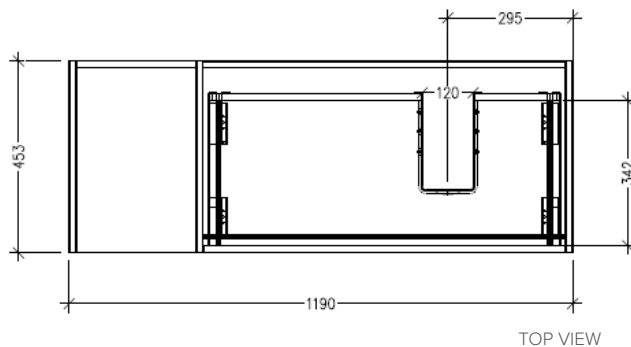

Features

- Wall Hung
- 1 Drawer with Handle, 1 Open Shelf Left
- Centre Basin
- Laminate Woodgrain & Solid Colours on MR Board
- Dimensions: H400 x W1200 x D453

Technical Details

Note: All measurements shown are in millimetres. Sizes are nominal.

TOP VIEW

FRONT VIEW

SIDE VIEW

SPECIFICATION SHEET

Savanna Luxe 1200mm Wall Hung Single Basin Vanity

Code: 2360

Features

- Wall Hung
- 1 Drawer with Negative Timber detail, 1 Open Shelf Left
- Centre Basin
- Laminate Woodgrain & Solid Colours on MR Board
- Dimensions: H400 x W1200 x D453

Technical Details

Note: All measurements shown are in millimetres. Sizes are nominal.

TOP VIEW

FRONT VIEW

SIDE VIEW

SPECIFICATION SHEET

Savanna Luxe 1200mm Wall Hung Right Hand Offset Basin Vanity

Code: 2360R

Features

- Wall Hung
- 1 Drawer with Extrusion, 1 Open Shelf Left
- Right Hand Offset Basin
- Laminate Woodgrain & Solid Colours on MR Board
- Dimensions: H400 x W1200 x D453

Technical Details

Note: All measurements shown are in millimetres. Sizes are nominal.