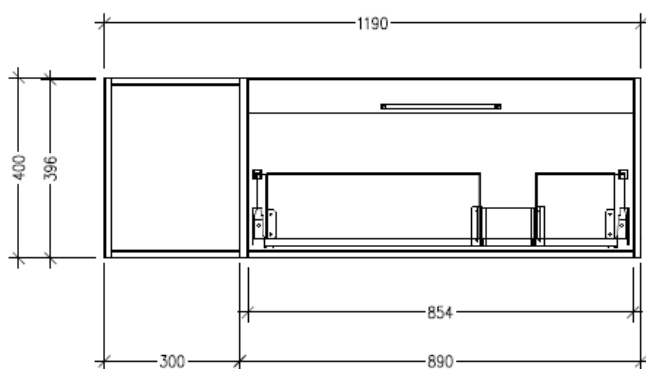

Features

- Wall Hung
- 1 Drawer with Handle, 1 Open Shelf Left
- Centre Basin
- Laminate Woodgrain & Solid Colours on MR Board
- Dimensions: H400 x W1200 x D453

Technical Details

Note: All measurements shown are in millimetres. Sizes are nominal.

Features

- Wall Hung
- 1 Drawer with Extrusion, 1 Open Shelf Left
- Right Hand Offset Basin
- Laminate Woodgrain & Solid Colours on MR Board
- Dimensions: H400 x W1200 x D453

Technical Details

Note: All measurements shown are in millimetres. Sizes are nominal.

SPECIFICATION SHEET

Savanna Luxe 1200mm Wall Hung Right Hand Offset Basin Vanity

Code: 2360R

Features

- Wall Hung
- 1 Drawer with Handle, 1 Open Shelf Left
- Right Hand Offset Basin
- Laminate Woodgrain & Solid Colours on MR Board
- Dimensions: H400 x W1200 x D453

Technical Details

Note: All measurements shown are in millimetres. Sizes are nominal.

TOP VIEW

FRONT VIEW

SIDE VIEW

SPECIFICATION SHEET

Savanna Luxe 1200mm Wall Hung Right Hand Offset Basin Vanity

Code: 2360R