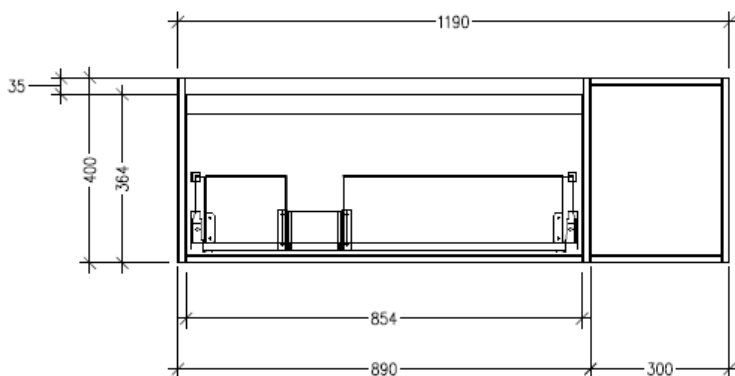

Technical Details

Note: All measurements shown are in millimetres. Sizes are nominal.

TOP VIEW

FRONT VIEW

SIDE VIEW

SPECIFICATION SHEET

Savanna Luxe 1200mm Wall Hung Single Basin Vanity

Code: 2360

Technical Details

Note: All measurements shown are in millimetres. Sizes are nominal.

TOP VIEW

FRONT VIEW

SIDE VIEW

SPECIFICATION SHEET

Savanna Luxe 1200mm Wall Hung Right Hand Offset Basin Vanity

Code: 2360R

Features

- Wall Hung
- 1 Drawer with Negative Timber detail, 1 Open Shelf Right
- Left Hand Offset Basin
- Laminate Woodgrain & Solid Colours on MR Board
- Dimensions: H400 x W1200 x D453

Technical Details

Note: All measurements shown are in millimetres. Sizes are nominal.

TOP VIEW

FRONT VIEW

SIDE VIEW