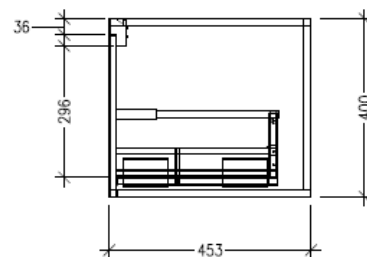

SPECIFICATION SHEET

Savanna Luxe 1200mm Wall Hung Single Basin Vanity

Code: 2364L

Features

- Wall Hung
- 1 Drawer with Extrusion, 1 Open Shelf Right
- Left Hand Offset Basin
- Laminate Woodgrain & Solid Colours on MR Board
- Dimensions: H400 x W1200 x D453

Technical Details

Note: All measurements shown are in millimetres. Sizes are nominal.

SIDE VIEW