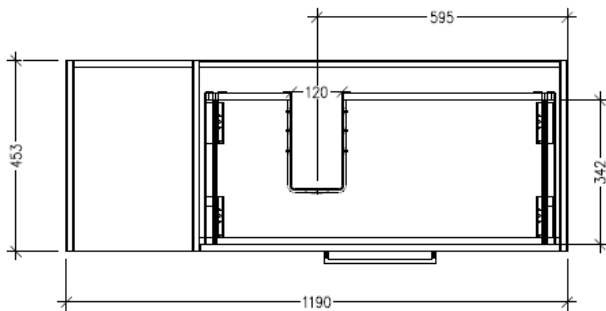

SPECIFICATION SHEET

Savanna Luxe 1200mm Wall Hung Single Basin Vanity

Code: 2360

Features

- Wall Hung
- 1 Drawer with Extrusion, 1 Open Shelf Left
- Centre Basin
- Laminate Woodgrain & Solid Colours on MR Board
- Dimensions: H400 x W1200 x D453

Technical Details

Note: All measurements shown are in millimetres. Sizes are nominal.

TOP VIEW

FRONT VIEW

SIDE VIEW

SPECIFICATION SHEET

Savanna Luxe 1200mm Wall Hung Single Basin Vanity

Code: 2360

Features

- Wall Hung
- 1 Drawer with Handle, 1 Open Shelf Left
- Centre Basin
- Laminate Woodgrain & Solid Colours on MR Board
- Dimensions: H400 x W1200 x D453

Technical Details

Note: All measurements shown are in millimetres. Sizes are nominal.

TOP VIEW

FRONT VIEW

SIDE VIEW

SPECIFICATION SHEET

Savanna Luxe 1200mm Wall Hung Single Basin Vanity

Code: 2360

Features

- Wall Hung
- 1 Drawer with Negative Timber detail, 1 Open Shelf Left
- Centre Basin
- Laminate Woodgrain & Solid Colours on MR Board
- Dimensions: H400 x W1200 x D453