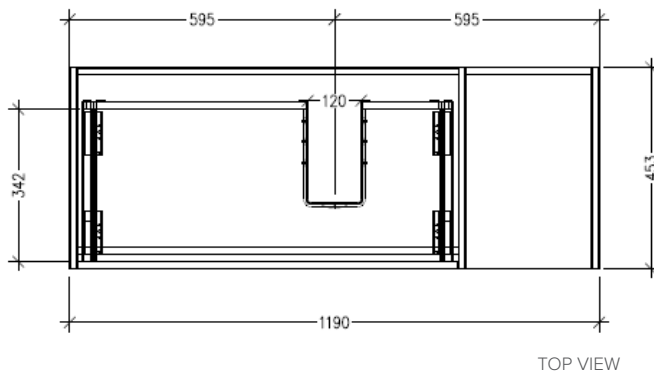

Features

- Wall Hung
- 1 Drawer with Handle, 1 Open Shelf Right
- Centre Basin
- Laminate Woodgrain & Solid Colours on MR Board
- Dimensions: H400 x W1200 x D453

Technical Details

Note: All measurements shown are in millimetres. Sizes are nominal.

Technical Details

Note: All measurements shown are in millimetres. Sizes are nominal.

TOP VIEW

FRONT VIEW

SIDE VIEW

SPECIFICATION SHEET

Savanna Luxe 1200mm Wall Hung Single Basin Vanity

Code: 2364L

Features

- Wall Hung
- 1 Drawer with Extrusion, 1 Open Shelf Right
- Left Hand Offset Basin
- Laminate Woodgrain & Solid Colours on MR Board
- Dimensions: H400 x W1200 x D453

Technical Details

Note: All measurements shown are in millimetres. Sizes are nominal.

Note: All measurements shown are in millimetres. Sizes are nominal.

TOP VIEW

FRONT VIEW

SIDE VIEW