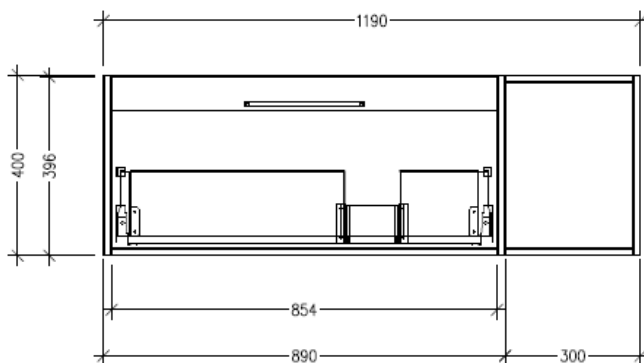

SPECIFICATION SHEET

Savanna Luxe 1200mm Wall Hung Single Basin Vanity

Code: 2364

Features

- Wall Hung
- 1 Drawer with Handle, 1 Open Shelf Right
- Centre Basin
- Laminate Woodgrain & Solid Colours on MR Board
- Dimensions: H400 x W1200 x D453

Technical Details

Note: All measurements shown are in millimetres. Sizes are nominal.

FRONT VIEW