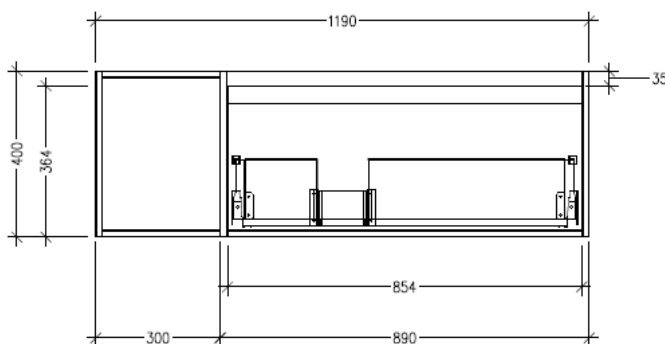

Features

- Wall Hung
- 1 Drawer with Handle, 1 Open Shelf Left
- Centre Basin
- Laminate Woodgrain & Solid Colours on MR Board
- Dimensions: H400 x W1200 x D453

Technical Details

Note: All measurements shown are in millimetres. Sizes are nominal.

TOP VIEW

FRONT VIEW

SIDE VIEW

SPECIFICATION SHEET

Savanna Luxe 1200mm Wall Hung Single Basin Vanity

Code: 2360

Features

- Wall Hung
- 1 Drawer with Negative Timber detail, 1 Open Shelf Left
- Centre Basin
- Laminate Woodgrain & Solid Colours on MR Board
- Dimensions: H400 x W1200 x D453

Technical Details

Note: All measurements shown are in millimetres. Sizes are nominal.

TOP VIEW

FRONT VIEW

SIDE VIEW

SPECIFICATION SHEET

Savanna Luxe 1200mm Wall Hung Right Hand Offset Basin Vanity

Code: 2360R

Features

- Wall Hung
- 1 Drawer with Extrusion, 1 Open Shelf Left
- Right Hand Offset Basin
- Laminate Woodgrain & Solid Colours on MR Board
- Dimensions: H400 x W1200 x D453

Technical Details

Note: All measurements shown are in millimetres. Sizes are nominal.