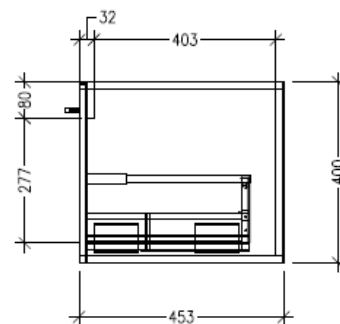

Features

- Wall Hung
- 1 Drawer with Extrusion, 1 Open Shelf Left
- Right Hand Offset Basin
- Laminate Woodgrain & Solid Colours on MR Board
- Dimensions: H400 x W1200 x D453

Technical Details

Note: All measurements shown are in millimetres. Sizes are nominal.

Technical Details

Note: All measurements shown are in millimetres. Sizes are nominal.

TOP VIEW

FRONT VIEW

SIDE VIEW

SPECIFICATION SHEET

Savanna Luxe 1200mm Wall Hung Right Hand Offset Basin Vanity

Code: 2360R

Features

- Wall Hung
- 1 Drawer with Negative Timber detail, 1 Open Shelf Left
- Right Hand Offset Basin
- Laminate Woodgrain & Solid Colours on MR Board
- Dimensions: H400 x W1200 x D453

Technical Details

Note: All measurements shown are in millimetres. Sizes are nominal.

TOP VIEW

FRONT VIEW

SIDE VIEW