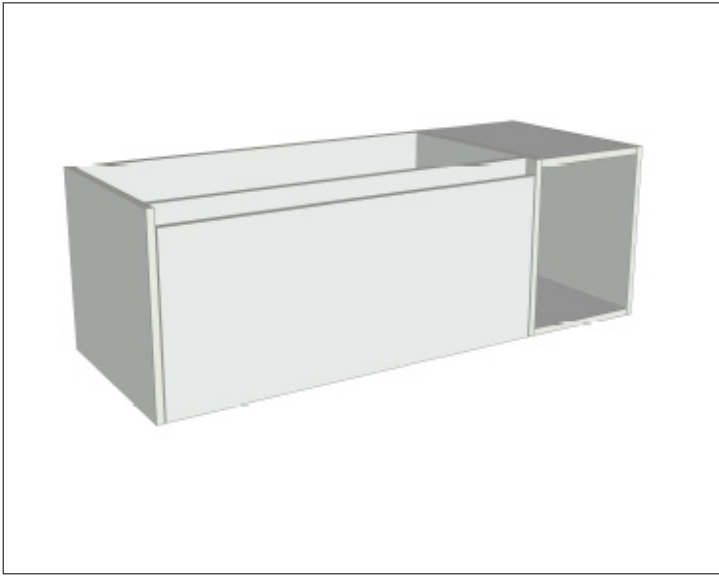

Features

- Wall Hung
- 1 Drawer with Extrusion, 1 Open Shelf Right
- Left Hand Offset Basin
- Laminate Woodgrain & Solid Colours on MR Board
- Dimensions: H400 x W1200 x D453

Technical Details

Note: All measurements shown are in millimetres. Sizes are nominal.

Technical Details

Note: All measurements shown are in millimetres. Sizes are nominal.

TOP VIEW

FRONT VIEW

SIDE VIEW

SPECIFICATION SHEET

Savanna Luxe 1200mm Wall Hung Single Basin Vanity

Code: 2364L

Features

- Wall Hung
- 1 Drawer with Negative Timber detail, 1 Open Shelf Right
- Left Hand Offset Basin
- Laminate Woodgrain & Solid Colours on MR Board
- Dimensions: H400 x W1200 x D453

Technical Details