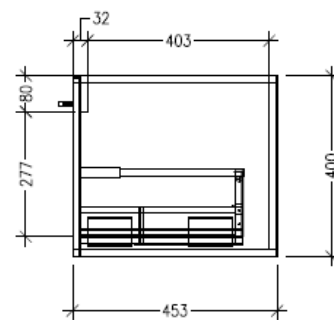

SPECIFICATION SHEET

Savanna Luxe 1200mm Wall Hung Single Basin Vanity

Code: 2364

Features

- Wall Hung
- 1 Drawer with Handle, 1 Open Shelf Right
- Centre Basin
- Laminate Woodgrain & Solid Colours on MR Board
- Dimensions: H400 x W1200 x D453

Technical Details

Note: All measurements shown are in millimetres. Sizes are nominal.

SIDE VIEW