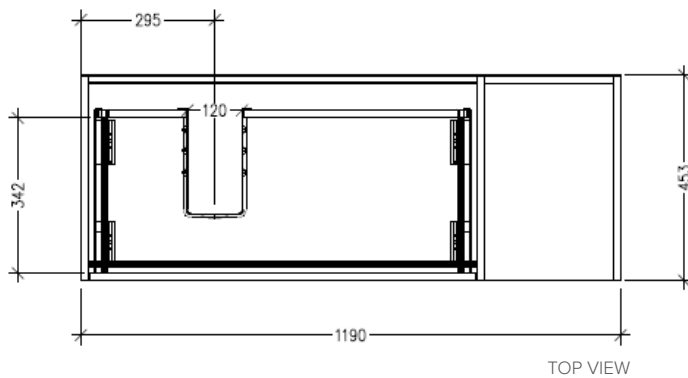

SPECIFICATION SHEET

Savanna 1200mm Wall Hung Left Hand Offset Basin Vanity

Code: 2362L

Features

- Wall Hung
- 1 Drawer with Extrusion, 1 Open Shelf Right
- Left Hand Offset Basin
- Laminate Woodgrain & Solid Colours on MR Board
- Dimensions: H400 x W1200 x D453

Technical Details

Note: All measurements shown are in millimetres. Sizes are nominal.

SPECIFICATION SHEET

Savanna 1200mm Wall Hung Left Hand Offset Basin Vanity

Code: 2362L

Features

- Wall Hung
- 1 Drawer with Handle, 1 Open Shelf Right
- Left Hand Offset Basin
- Laminate Woodgrain & Solid Colours on MR Board
- Dimensions: H400 x W1200 x D453

Technical Details

Note: All measurements shown are in millimetres. Sizes are nominal.

TOP VIEW

FRONT VIEW

SIDE VIEW

SPECIFICATION SHEET

Savanna 1200mm Wall Hung Left Hand Offset Basin Vanity

Code: 2362L

Features

- Wall Hung
- 1 Drawer with negative timber detail, 1 Open Shelf Right
- Left Hand Offset Basin
- Laminate Woodgrain & Solid Colours on MR Board
- Dimensions: H400 x W1200 x D453

Technical Details