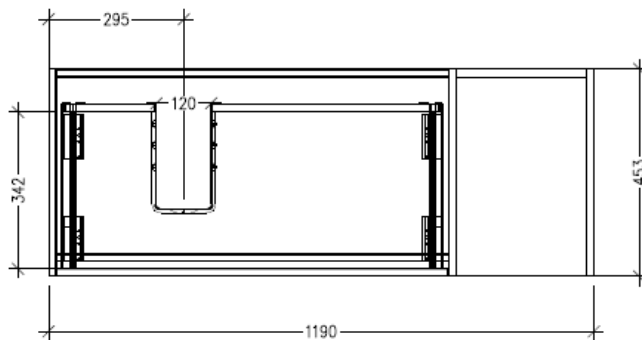

Technical Details

Note: All measurements shown are in millimetres. Sizes are nominal.

SPECIFICATION SHEET

Savanna 1200mm Wall Hung Left Hand Offset Basin Vanity

Code: 2362L

Features

- Wall Hung
- 1 Drawer with Handle, 1 Open Shelf Right
- Left Hand Offset Basin
- Laminate Woodgrain & Solid Colours on MR Board
- Dimensions: H400 x W1200 x D453

Technical Details

Note: All measurements shown are in millimetres. Sizes are nominal.

TOP VIEW

FRONT VIEW

SIDE VIEW

SPECIFICATION SHEET

Savanna 1200mm Wall Hung Left Hand Offset Basin Vanity

Code: 2362L

Features

- Wall Hung
- 1 Drawer with negative timber detail, 1 Open Shelf Right
- Left Hand Offset Basin
- Laminate Woodgrain & Solid Colours on MR Board
- Dimensions: H400 x W1200 x D453

Technical Details

Note: All measurements shown are in millimetres. Sizes are nominal.

TOP VIEW

FRONT VIEW

SIDE VIEW