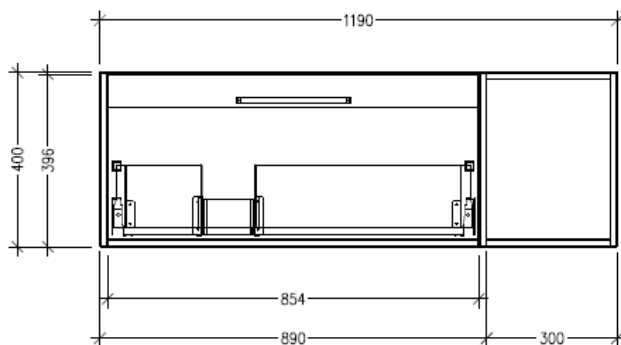

Technical Details

Note: All measurements shown are in millimetres. Sizes are nominal.

SPECIFICATION SHEET

Savanna 1200mm Wall Hung Left Hand Offset Basin Vanity

Code: 2362L

Features

- Wall Hung
- 1 Drawer with Handle, 1 Open Shelf Right
- Left Hand Offset Basin
- Laminate Woodgrain & Solid Colours on MR Board
- Dimensions: H400 x W1200 x D453

Technical Details

Note: All measurements shown are in millimetres. Sizes are nominal.

TOP VIEW

FRONT VIEW

SIDE VIEW

SPECIFICATION SHEET

Savanna 1200mm Wall Hung Left Hand Offset Basin Vanity

Code: 2362L

Features

- Wall Hung
- 1 Drawer with negative timber detail, 1 Open Shelf Right
- Left Hand Offset Basin
- Laminate Woodgrain & Solid Colours on MR Board
- Dimensions: H400 x W1200 x D453

Technical Details

Note: All measurements shown are in millimetres. Sizes are nominal.

TOP VIEW

FRONT VIEW

SIDE VIEW