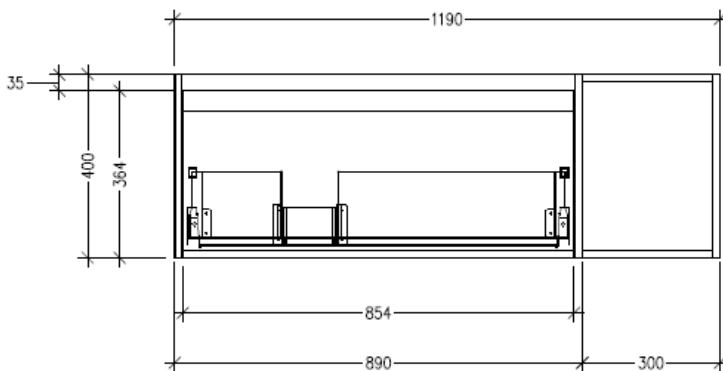

Technical Details

Note: All measurements shown are in millimetres. Sizes are nominal.

SPECIFICATION SHEET

Savanna 1200mm Wall Hung Left Hand Offset Basin Vanity

Code: 2362L

Features

- Wall Hung
- 1 Drawer with Handle, 1 Open Shelf Right
- Left Hand Offset Basin
- Laminate Woodgrain & Solid Colours on MR Board
- Dimensions: H400 x W1200 x D453

Technical Details

Note: All measurements shown are in millimetres. Sizes are nominal.

TOP VIEW

FRONT VIEW

SIDE VIEW

SPECIFICATION SHEET

Savanna 1200mm Wall Hung Left Hand Offset Basin Vanity

Code: 2362L

Features

- Wall Hung
- 1 Drawer with negative timber detail, 1 Open Shelf Right
- Left Hand Offset Basin
- Laminate Woodgrain & Solid Colours on MR Board
- Dimensions: H400 x W1200 x D453

Technical Details

Note: All measurements shown are in millimetres. Sizes are nominal.

TOP VIEW

FRONT VIEW

SIDE VIEW