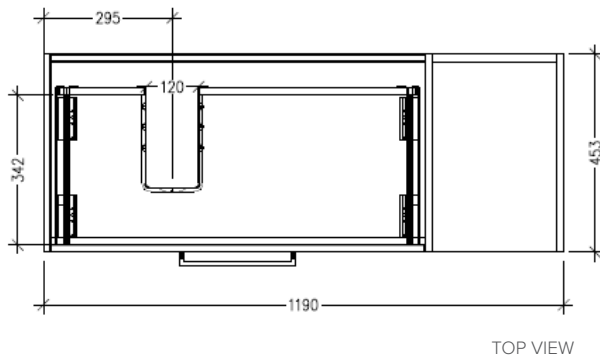

Technical Details

Note: All measurements shown are in millimetres. Sizes are nominal.

SPECIFICATION SHEET

Savanna 1200mm Wall Hung Left Hand Offset Basin Vanity

Code: 2362L

Features

- Wall Hung
- 1 Drawer with Handle, 1 Open Shelf Right
- Left Hand Offset Basin
- Laminate Woodgrain & Solid Colours on MR Board
- Dimensions: H400 x W1200 x D453

Technical Details

Note: All measurements shown are in millimetres. Sizes are nominal.

TOP VIEW

FRONT VIEW

SIDE VIEW

SPECIFICATION SHEET

Savanna 1200mm Wall Hung Left Hand Offset Basin Vanity

Code: 2362L

Features

- Wall Hung
- 1 Drawer with negative timber detail, 1 Open Shelf Right
- Left Hand Offset Basin
- Laminate Woodgrain & Solid Colours on MR Board
- Dimensions: H400 x W1200 x D453

Technical Details

Note: All measurements shown are in millimetres. Sizes are nominal.

TOP VIEW

FRONT VIEW

SIDE VIEW