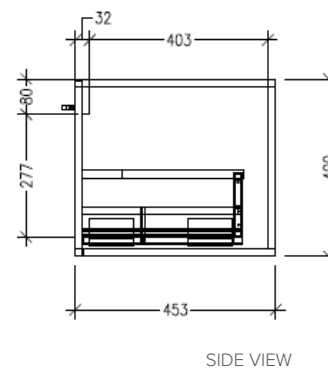

Technical Details

Note: All measurements shown are in millimetres. Sizes are nominal.

SPECIFICATION SHEET

Savanna 1200mm Wall Hung Left Hand Offset Basin Vanity

Code: 2362L

Features

- Wall Hung
- 1 Drawer with Handle, 1 Open Shelf Right
- Left Hand Offset Basin
- Laminate Woodgrain & Solid Colours on MR Board
- Dimensions: H400 x W1200 x D453

Technical Details

Note: All measurements shown are in millimetres. Sizes are nominal.

TOP VIEW

FRONT VIEW

SIDE VIEW

SPECIFICATION SHEET

Savanna 1200mm Wall Hung Left Hand Offset Basin Vanity

Code: 2362L

Features

- Wall Hung
- 1 Drawer with negative timber detail, 1 Open Shelf Right
- Left Hand Offset Basin
- Laminate Woodgrain & Solid Colours on MR Board
- Dimensions: H400 x W1200 x D453

Technical Details

Note: All measurements shown are in millimetres. Sizes are nominal.

TOP VIEW

FRONT VIEW

SIDE VIEW