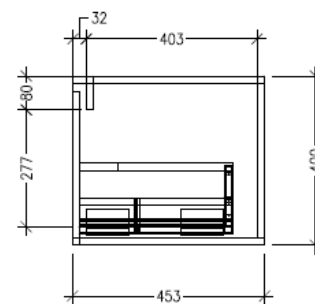

Technical Details

Note: All measurements shown are in millimetres. Sizes are nominal.

SPECIFICATION SHEET

Savanna 1200mm Wall Hung Left Hand Offset Basin Vanity

Code: 2362L

Features

- Wall Hung
- 1 Drawer with Handle, 1 Open Shelf Right
- Left Hand Offset Basin
- Laminate Woodgrain & Solid Colours on MR Board
- Dimensions: H400 x W1200 x D453

Technical Details

Note: All measurements shown are in millimetres. Sizes are nominal.

TOP VIEW

FRONT VIEW

SIDE VIEW

SPECIFICATION SHEET

Savanna 1200mm Wall Hung Left Hand Offset Basin Vanity

Code: 2362L

Features

- Wall Hung
- 1 Drawer with negative timber detail, 1 Open Shelf Right
- Left Hand Offset Basin
- Laminate Woodgrain & Solid Colours on MR Board
- Dimensions: H400 x W1200 x D453

Technical Details

Note: All measurements shown are in millimetres. Sizes are nominal.

TOP VIEW

FRONT VIEW

SIDE VIEW