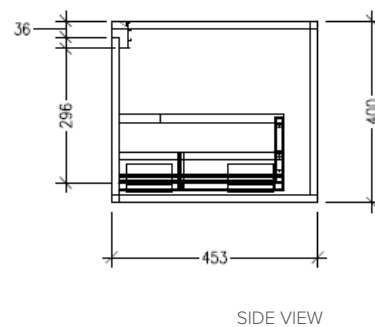

SPECIFICATION SHEET

Savanna 1200mm Wall Hung Left Hand Offset Basin Vanity

Code: 2362L

Features

- Wall Hung
- 1 Drawer with Extrusion, 1 Open Shelf Right
- Left Hand Offset Basin
- Laminate Woodgrain & Solid Colours on MR Board
- Dimensions: H400 x W1200 x D453

Technical Details

Note: All measurements shown are in millimetres. Sizes are nominal.

SPECIFICATION SHEET

Savanna 1200mm Wall Hung Left Hand Offset Basin Vanity

Code: 2362L

Features

- Wall Hung
- 1 Drawer with Handle, 1 Open Shelf Right
- Left Hand Offset Basin
- Laminate Woodgrain & Solid Colours on MR Board
- Dimensions: H400 x W1200 x D453

Technical Details

Note: All measurements shown are in millimetres. Sizes are nominal.

TOP VIEW

FRONT VIEW

SIDE VIEW

SPECIFICATION SHEET

Savanna 1200mm Wall Hung Left Hand Offset Basin Vanity

Code: 2362L

Note: All measurements shown are in millimetres. Sizes are nominal.

TOP VIEW

FRONT VIEW

SIDE VIEW