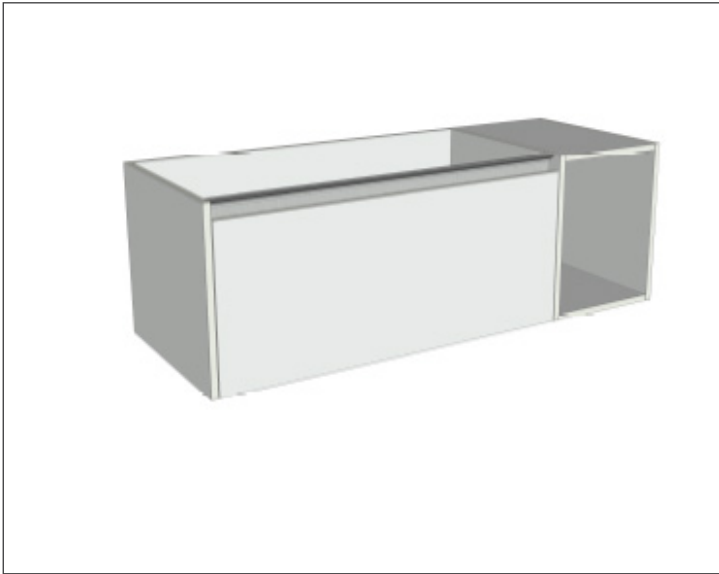

SPECIFICATION SHEET

Savanna 1200mm Wall Hung Left Hand Offset Basin Vanity

Code: 2362L

Features

- Wall Hung
- 1 Drawer with Extrusion, 1 Open Shelf Right
- Left Hand Offset Basin
- Laminate Woodgrain & Solid Colours on MR Board
- Dimensions: H400 x W1200 x D453

Technical Details

Note: All measurements shown are in millimetres. Sizes are nominal.

SPECIFICATION SHEET

Savanna 1200mm Wall Hung Left Hand Offset Basin Vanity

Code: 2362L

Features

- Wall Hung
- 1 Drawer with Handle, 1 Open Shelf Right
- Left Hand Offset Basin
- Laminate Woodgrain & Solid Colours on MR Board
- Dimensions: H400 x W1200 x D453

Technical Details

Note: All measurements shown are in millimetres. Sizes are nominal.

TOP VIEW

FRONT VIEW

SIDE VIEW

SPECIFICATION SHEET

Savanna 1200mm Wall Hung Left Hand Offset Basin Vanity

Code: 2362L

Features

- Wall Hung
- 1 Drawer with negative timber detail, 1 Open Shelf Right
- Left Hand Offset Basin
- Laminate Woodgrain & Solid Colours on MR Board
- Dimensions: H400 x W1200 x D453

Technical Details