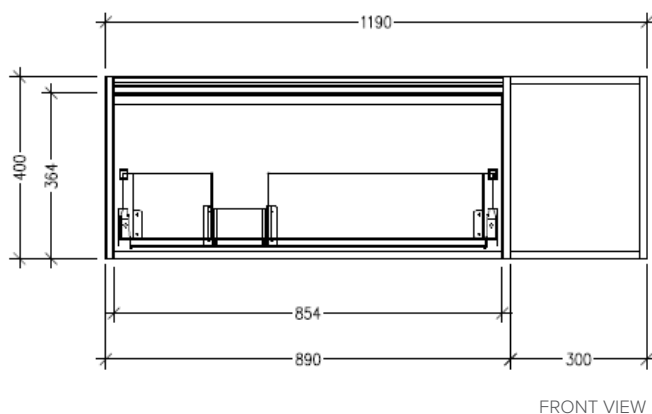

SPECIFICATION SHEET

Savanna 1200mm Wall Hung Left Hand Offset Basin Vanity

Code: 2362L

Features

- Wall Hung
- 1 Drawer with Extrusion, 1 Open Shelf Right
- Left Hand Offset Basin
- Laminate Woodgrain & Solid Colours on MR Board
- Dimensions: H400 x W1200 x D453

Technical Details

Note: All measurements shown are in millimetres. Sizes are nominal.

SPECIFICATION SHEET

Savanna 1200mm Wall Hung Left Hand Offset Basin Vanity

Code: 2362L

Features

- Wall Hung
- 1 Drawer with Handle, 1 Open Shelf Right
- Left Hand Offset Basin
- Laminate Woodgrain & Solid Colours on MR Board
- Dimensions: H400 x W1200 x D453

Technical Details

Note: All measurements shown are in millimetres. Sizes are nominal.

TOP VIEW

FRONT VIEW

SIDE VIEW

SPECIFICATION SHEET

Savanna 1200mm Wall Hung Left Hand Offset Basin Vanity

Code: 2362L

Note: All measurements shown are in millimetres. Sizes are nominal.

TOP VIEW

FRONT VIEW

SIDE VIEW