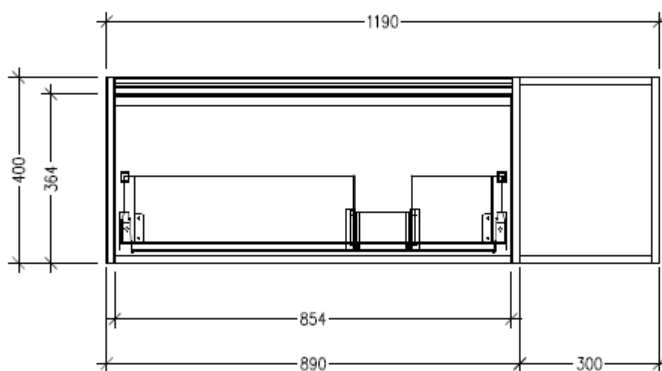

### Features

- Wall Hung
- 1 Drawer with Extrusion, 1 Open Shelf Right
- Centre Basin
- Laminate Woodgrain & Solid Colours on MR Board
- Dimensions: H400 x W1200 x D453

### Technical Details

Note: All measurements shown are in millimetres. Sizes are nominal.

TOP VIEW

FRONT VIEW

SIDE VIEW