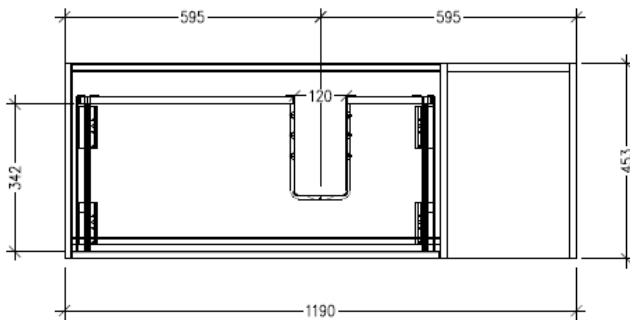

### Features

- Wall Hung
- 1 Drawer with Extrusion, 1 Open Shelf Right
- Centre Basin
- Laminate Woodgrain & Solid Colours on MR Board
- Dimensions: H400 x W1200 x D453

### Technical Details

Note: All measurements shown are in millimetres. Sizes are nominal.

TOP VIEW

FRONT VIEW

SIDE VIEW

### Features

- Wall Hung
- 1 Drawer with negative timber detail, 1 Open Shelf Right
- Centre Basin
- Laminate Woodgrain & Solid Colours on MR Board
- Dimensions: H400 x W1200 x D453