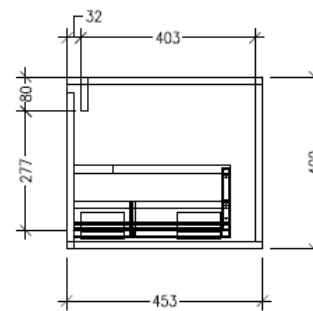

### Technical Details

Note: All measurements shown are in millimetres. Sizes are nominal.

TOP VIEW

FRONT VIEW

SIDE VIEW

### Features

- Wall Hung
- 1 Drawer with negative timber detail, 1 Open Shelf Right
- Centre Basin
- Laminate Woodgrain & Solid Colours on MR Board
- Dimensions: H400 x W1200 x D453