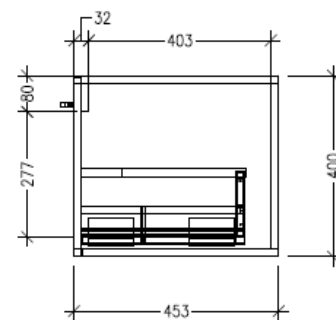

### Technical Details

Note: All measurements shown are in millimetres. Sizes are nominal.

TOP VIEW

FRONT VIEW

SIDE VIEW

### Features

- Wall Hung
- 1 Drawer with Handle, 1 Open Shelf Right
- Centre Basin
- Laminate Woodgrain & Solid Colours on MR Board
- Dimensions: H400 x W1200 x D453