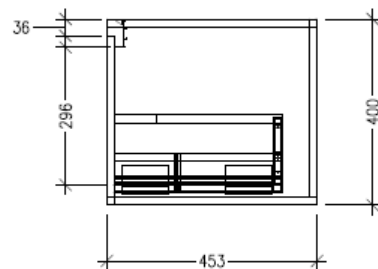

### Features

- Wall Hung
- 1 Drawer with Extrusion, 1 Open Shelf Right
- Centre Basin
- Laminate Woodgrain & Solid Colours on MR Board
- Dimensions: H400 x W1200 x D453

### Technical Details

Note: All measurements shown are in millimetres. Sizes are nominal.

TOP VIEW

FRONT VIEW

SIDE VIEW