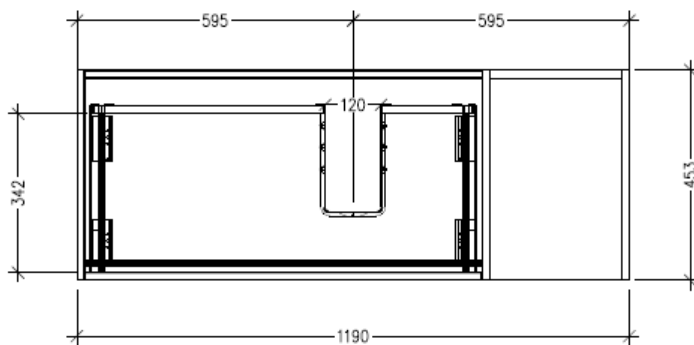

### Features

- Wall Hung
- 1 Drawer with Extrusion, 1 Open Shelf Right
- Centre Basin
- Laminate Woodgrain & Solid Colours on MR Board
- Dimensions: H400 x W1200 x D453

### Technical Details

Note: All measurements shown are in millimetres. Sizes are nominal.

TOP VIEW

FRONT VIEW

SIDE VIEW