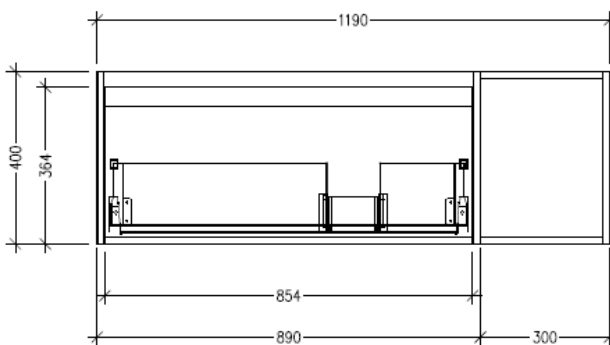

### Features

- Wall Hung
- 1 Drawer with Extrusion, 1 Open Shelf Right
- Centre Basin
- Laminate Woodgrain & Solid Colours on MR Board
- Dimensions: H400 x W1200 x D453

### Technical Details

Note: All measurements shown are in millimetres. Sizes are nominal.

TOP VIEW

FRONT VIEW

SIDE VIEW

### Features

- Wall Hung
- 1 Drawer with negative timber detail, 1 Open Shelf Right
- Centre Basin
- Laminate Woodgrain & Solid Colours on MR Board
- Dimensions: H400 x W1200 x D453