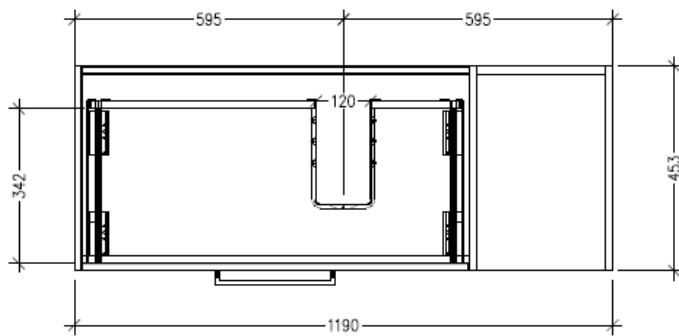

### Technical Details

Note: All measurements shown are in millimetres. Sizes are nominal.

TOP VIEW

FRONT VIEW

SIDE VIEW

### Features

- Wall Hung
- 1 Drawer with Handle, 1 Open Shelf Right
- Centre Basin
- Laminate Woodgrain & Solid Colours on MR Board
- Dimensions: H400 x W1200 x D453