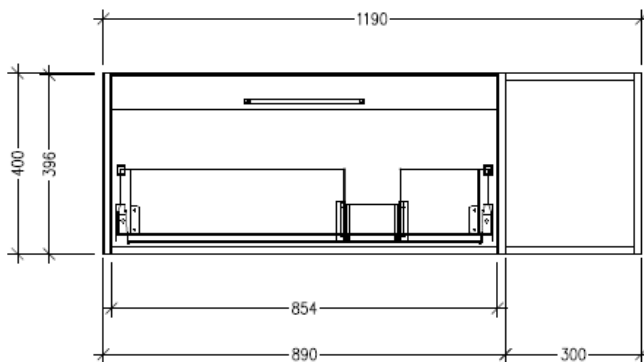

### Technical Details

Note: All measurements shown are in millimetres. Sizes are nominal.

TOP VIEW

FRONT VIEW

SIDE VIEW

### Features

- Wall Hung
- 1 Drawer with Handle, 1 Open Shelf Right
- Centre Basin
- Laminate Woodgrain & Solid Colours on MR Board
- Dimensions: H400 x W1200 x D453