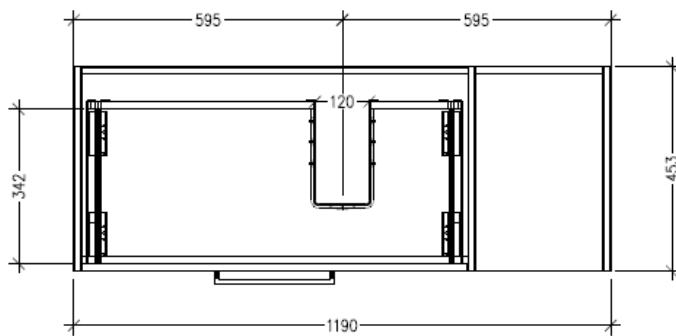

### Technical Details

Note: All measurements shown are in millimetres. Sizes are nominal.

TOP VIEW

FRONT VIEW

SIDE VIEW

### Features

- Wall Hung
- 1 Drawer with Handle, 1 Open Shelf Right
- Centre Basin
- Laminate Woodgrain & Solid Colours on MR Board
- Dimensions: H400 x W1200 x D453