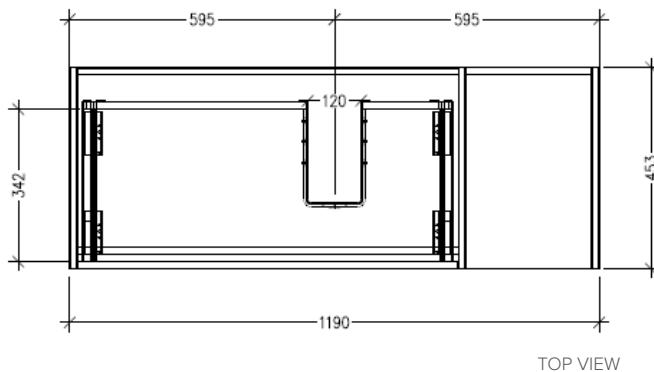

### Features

- Wall Hung
- 1 Drawer with Handle, 1 Open Shelf Right
- Centre Basin
- Laminate Woodgrain & Solid Colours on MR Board
- Dimensions: H400 x W1200 x D453

### Technical Details

Note: All measurements shown are in millimetres. Sizes are nominal.

TOP VIEW

FRONT VIEW

SIDE VIEW

### Features

- Wall Hung
- 1 Drawer with Negative Timber detail, 1 Open Shelf Right
- Centre Basin
- Laminate Woodgrain & Solid Colours on MR Board
- Dimensions: H400 x W1200 x D453