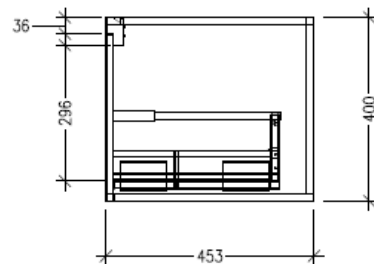

### Features

- Wall Hung
- 1 Drawer with Extrusion, 1 Open Shelf Right
- Centre Basin
- Laminate Woodgrain & Solid Colours on MR Board
- Dimensions: H400 x W1200 x D453

### Technical Details

Note: All measurements shown are in millimetres. Sizes are nominal.

TOP VIEW

FRONT VIEW

SIDE VIEW