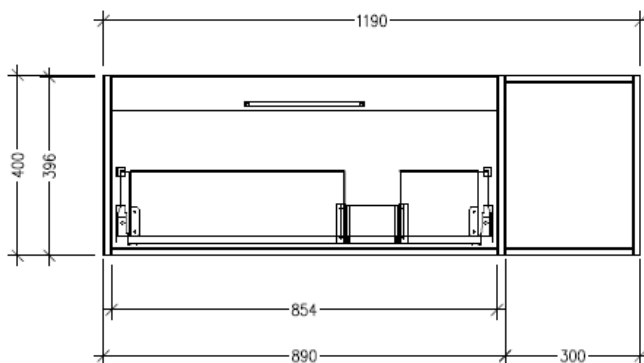

### Technical Details

Note: All measurements shown are in millimetres. Sizes are nominal.

TOP VIEW

FRONT VIEW

SIDE VIEW

### Features

- Wall Hung
- 1 Drawer with Handle, 1 Open Shelf Right
- Centre Basin
- Laminate Woodgrain & Solid Colours on MR Board
- Dimensions: H400 x W1200 x D453