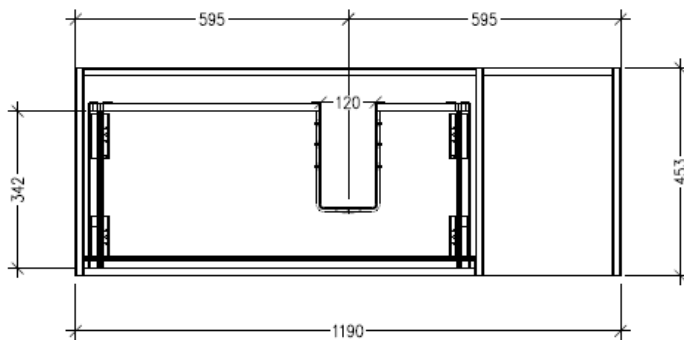

### Features

- Wall Hung
- 1 Drawer with Extrusion, 1 Open Shelf Right
- Centre Basin
- Laminate Woodgrain & Solid Colours on MR Board
- Dimensions: H400 x W1200 x D453

### Technical Details

Note: All measurements shown are in millimetres. Sizes are nominal.

TOP VIEW

FRONT VIEW

SIDE VIEW