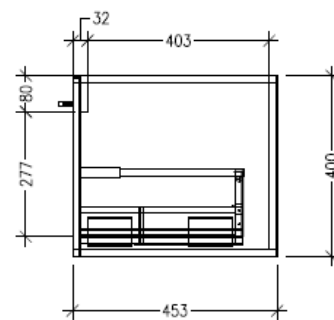

### Technical Details

Note: All measurements shown are in millimetres. Sizes are nominal.

TOP VIEW

FRONT VIEW

SIDE VIEW

### Features

- Wall Hung
- 1 Drawer with Handle, 1 Open Shelf Right
- Centre Basin
- Laminate Woodgrain & Solid Colours on MR Board
- Dimensions: H400 x W1200 x D453