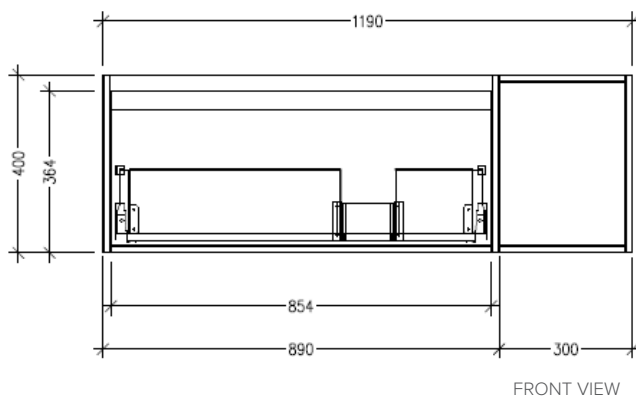

### Features

- Wall Hung
- 1 Drawer with Extrusion, 1 Open Shelf Right
- Centre Basin
- Laminate Woodgrain & Solid Colours on MR Board
- Dimensions: H400 x W1200 x D453

### Technical Details

Note: All measurements shown are in millimetres. Sizes are nominal.

TOP VIEW

FRONT VIEW

SIDE VIEW

### Features

- Wall Hung
- 1 Drawer with Negative Timber detail, 1 Open Shelf Right
- Centre Basin
- Laminate Woodgrain & Solid Colours on MR Board
- Dimensions: H400 x W1200 x D453