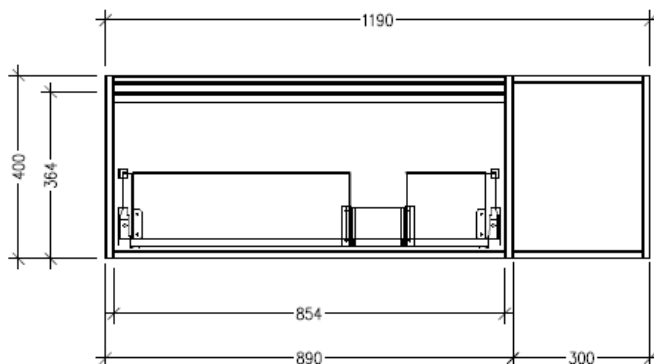

### Features

- Wall Hung
- 1 Drawer with Extrusion, 1 Open Shelf Right
- Centre Basin
- Laminate Woodgrain & Solid Colours on MR Board
- Dimensions: H400 x W1200 x D453

### Technical Details

Note: All measurements shown are in millimetres. Sizes are nominal.

TOP VIEW

FRONT VIEW

SIDE VIEW