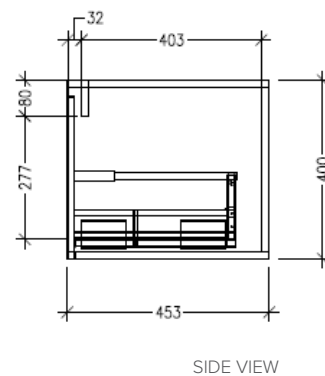

### Technical Details

Note: All measurements shown are in millimetres. Sizes are nominal.

TOP VIEW

FRONT VIEW

SIDE VIEW

### Features

- Wall Hung
- 1 Drawer with Negative Timber detail, 1 Open Shelf Right
- Centre Basin
- Laminate Woodgrain & Solid Colours on MR Board
- Dimensions: H400 x W1200 x D453