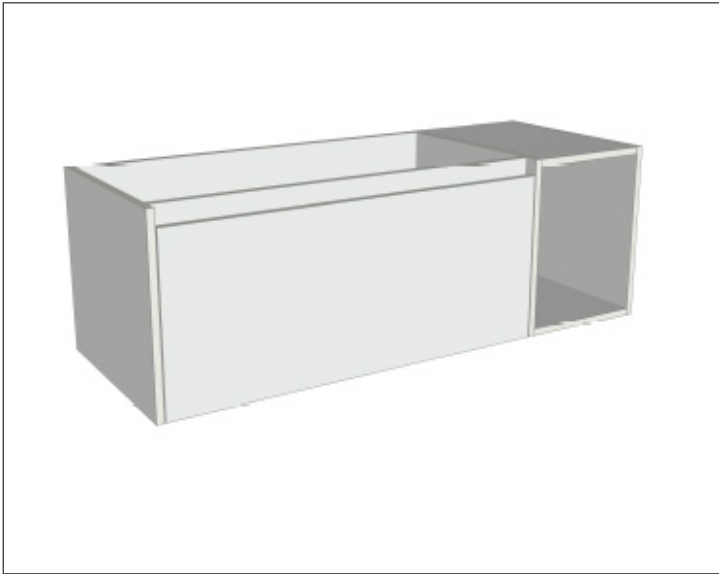

SPECIFICATION SHEET

Savanna Luxe 1200mm Wall Hung Single Basin Vanity

Code: 2364L

Features

- Wall Hung
- 1 Drawer with Extrusion, 1 Open Shelf Right
- Left Hand Offset Basin
- Laminate Woodgrain & Solid Colours on MR Board
- Dimensions: H400 x W1200 x D453

Features

- Wall Hung
- 1 Drawer with Handle, 1 Open Shelf Right
- Left Hand Offset Basin
- Laminate Woodgrain & Solid Colours on MR Board
- Dimensions: H400 x W1200 x D453

Technical Details

Note: All measurements shown are in millimetres. Sizes are nominal.

TOP VIEW

FRONT VIEW

SIDE VIEW

SPECIFICATION SHEET

Savanna Luxe 1200mm Wall Hung Single Basin Vanity

Code: 2364L

Features

- Wall Hung
- 1 Drawer with Negative Timber detail, 1 Open Shelf Right
- Left Hand Offset Basin
- Laminate Woodgrain & Solid Colours on MR Board
- Dimensions: H400 x W1200 x D453

Technical Details

Note: All measurements shown are in millimetres. Sizes are nominal.

TOP VIEW

FRONT VIEW

SIDE VIEW