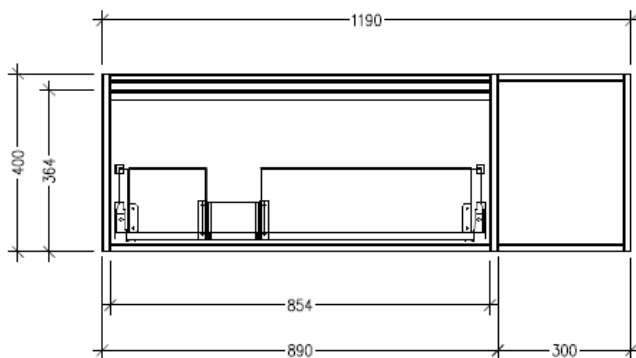

SPECIFICATION SHEET

Savanna Luxe 1200mm Wall Hung Single Basin Vanity

Code: 2364L

Features

- Wall Hung
- 1 Drawer with Extrusion, 1 Open Shelf Right
- Left Hand Offset Basin
- Laminate Woodgrain & Solid Colours on MR Board
- Dimensions: H400 x W1200 x D453

Technical Details

Note: All measurements shown are in millimetres. Sizes are nominal.

TOP VIEW

FRONT VIEW

SIDE VIEW

SPECIFICATION SHEET

Savanna Luxe 1200mm Wall Hung Single Basin Vanity

Code: 2364L

Features

- Wall Hung
- 1 Drawer with Handle, 1 Open Shelf Right
- Left Hand Offset Basin
- Laminate Woodgrain & Solid Colours on MR Board
- Dimensions: H400 x W1200 x D453

Technical Details

Note: All measurements shown are in millimetres. Sizes are nominal.

Technical Details

Note: All measurements shown are in millimetres. Sizes are nominal.

TOP VIEW

FRONT VIEW

SIDE VIEW