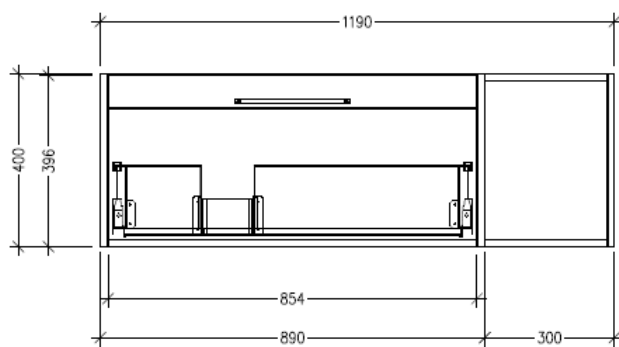

Technical Details

Note: All measurements shown are in millimetres. Sizes are nominal.

TOP VIEW

FRONT VIEW

SIDE VIEW

SPECIFICATION SHEET

Savanna Luxe 1200mm Wall Hung Single Basin Vanity

Code: 2364L

Features

- Wall Hung
- 1 Drawer with Handle, 1 Open Shelf Right
- Left Hand Offset Basin
- Laminate Woodgrain & Solid Colours on MR Board
- Dimensions: H400 x W1200 x D453

Technical Details

Note: All measurements shown are in millimetres. Sizes are nominal.

TOP VIEW

FRONT VIEW

SIDE VIEW

SPECIFICATION SHEET

Savanna Luxe 1200mm Wall Hung Single Basin Vanity

Code: 2364L

Features

- Wall Hung
- 1 Drawer with Negative Timber detail, 1 Open Shelf Right
- Left Hand Offset Basin
- Laminate Woodgrain & Solid Colours on MR Board
- Dimensions: H400 x W1200 x D453

Technical Details

Note: All measurements shown are in millimetres. Sizes are nominal.

TOP VIEW

FRONT VIEW

SIDE VIEW