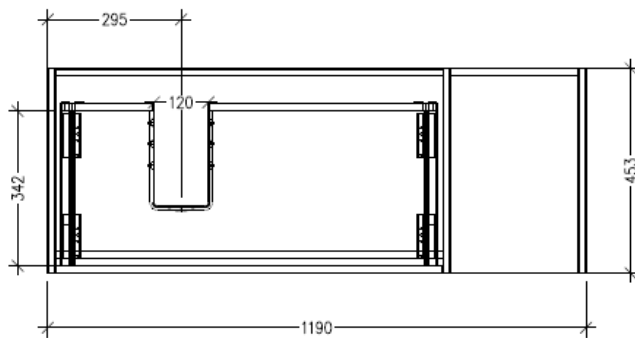

Technical Details

Note: All measurements shown are in millimetres. Sizes are nominal.

TOP VIEW

FRONT VIEW

SIDE VIEW

SPECIFICATION SHEET

Savanna Luxe 1200mm Wall Hung Single Basin Vanity

Code: 2364L

Features

- Wall Hung
- 1 Drawer with Handle, 1 Open Shelf Right
- Left Hand Offset Basin
- Laminate Woodgrain & Solid Colours on MR Board
- Dimensions: H400 x W1200 x D453

Technical Details

Note: All measurements shown are in millimetres. Sizes are nominal.

TOP VIEW

FRONT VIEW

SIDE VIEW

SPECIFICATION SHEET

Savanna Luxe 1200mm Wall Hung Single Basin Vanity

Code: 2364L

Features

- Wall Hung
- 1 Drawer with Negative Timber detail, 1 Open Shelf Right
- Left Hand Offset Basin
- Laminate Woodgrain & Solid Colours on MR Board
- Dimensions: H400 x W1200 x D453

Technical Details

Note: All measurements shown are in millimetres. Sizes are nominal.

TOP VIEW

FRONT VIEW

SIDE VIEW