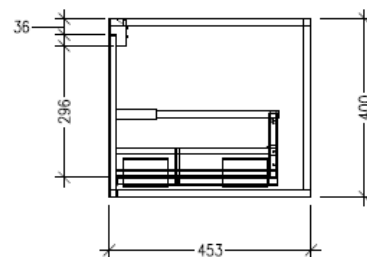

Technical Details

Note: All measurements shown are in millimetres. Sizes are nominal.

TOP VIEW

FRONT VIEW

SIDE VIEW

SPECIFICATION SHEET

Savanna Luxe 1200mm Wall Hung Single Basin Vanity

Code: 2364L

Features

- Wall Hung
- 1 Drawer with Handle, 1 Open Shelf Right
- Left Hand Offset Basin
- Laminate Woodgrain & Solid Colours on MR Board
- Dimensions: H400 x W1200 x D453

Technical Details

Note: All measurements shown are in millimetres. Sizes are nominal.

TOP VIEW

FRONT VIEW

SIDE VIEW

SPECIFICATION SHEET

Savanna Luxe 1200mm Wall Hung Single Basin Vanity

Code: 2364L

Features

- Wall Hung
- 1 Drawer with Negative Timber detail, 1 Open Shelf Right
- Left Hand Offset Basin
- Laminate Woodgrain & Solid Colours on MR Board
- Dimensions: H400 x W1200 x D453

Technical Details

Note: All measurements shown are in millimetres. Sizes are nominal.

TOP VIEW

FRONT VIEW

SIDE VIEW