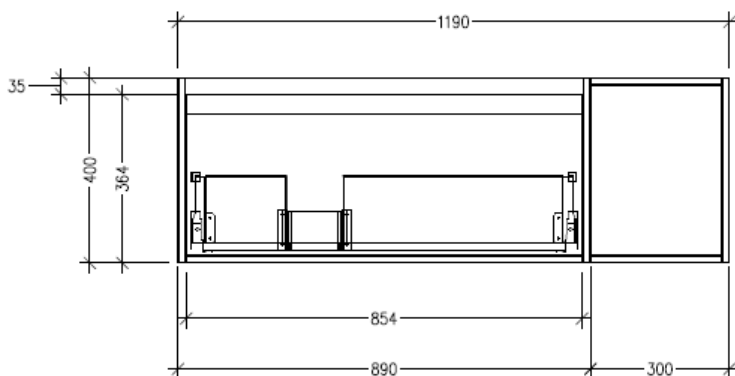

Technical Details

Note: All measurements shown are in millimetres. Sizes are nominal.

TOP VIEW

FRONT VIEW

SIDE VIEW

SPECIFICATION SHEET

Savanna Luxe 1200mm Wall Hung Single Basin Vanity

Code: 2364L

Features

- Wall Hung
- 1 Drawer with Handle, 1 Open Shelf Right
- Left Hand Offset Basin
- Laminate Woodgrain & Solid Colours on MR Board
- Dimensions: H400 x W1200 x D453

Technical Details

Note: All measurements shown are in millimetres. Sizes are nominal.

TOP VIEW

FRONT VIEW

SIDE VIEW

SPECIFICATION SHEET

Savanna Luxe 1200mm Wall Hung Single Basin Vanity

Code: 2364L

Features

- Wall Hung
- 1 Drawer with Negative Timber detail, 1 Open Shelf Right
- Left Hand Offset Basin
- Laminate Woodgrain & Solid Colours on MR Board
- Dimensions: H400 x W1200 x D453

Technical Details

Note: All measurements shown are in millimetres. Sizes are nominal.

TOP VIEW

FRONT VIEW

SIDE VIEW