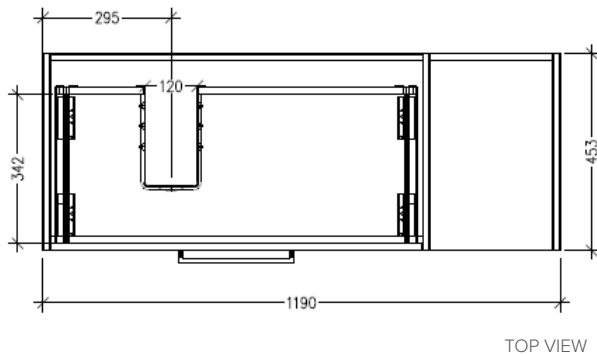

Technical Details

Note: All measurements shown are in millimetres. Sizes are nominal.

TOP VIEW

FRONT VIEW

SIDE VIEW

SPECIFICATION SHEET

Savanna Luxe 1200mm Wall Hung Single Basin Vanity

Code: 2364L

Features

- Wall Hung
- 1 Drawer with Handle, 1 Open Shelf Right
- Left Hand Offset Basin
- Laminate Woodgrain & Solid Colours on MR Board
- Dimensions: H400 x W1200 x D453

Technical Details

Note: All measurements shown are in millimetres. Sizes are nominal.

TOP VIEW

FRONT VIEW

SIDE VIEW

SPECIFICATION SHEET

Savanna Luxe 1200mm Wall Hung Single Basin Vanity

Code: 2364L

Features

- Wall Hung
- 1 Drawer with Negative Timber detail, 1 Open Shelf Right
- Left Hand Offset Basin
- Laminate Woodgrain & Solid Colours on MR Board
- Dimensions: H400 x W1200 x D453

Technical Details

Note: All measurements shown are in millimetres. Sizes are nominal.

TOP VIEW

FRONT VIEW

SIDE VIEW