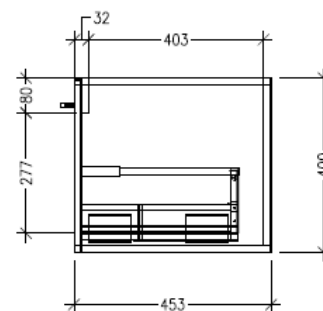

Technical Details

Note: All measurements shown are in millimetres. Sizes are nominal.

TOP VIEW

FRONT VIEW

SIDE VIEW

SPECIFICATION SHEET

Savanna Luxe 1200mm Wall Hung Single Basin Vanity

Code: 2364L

Features

- Wall Hung
- 1 Drawer with Handle, 1 Open Shelf Right
- Left Hand Offset Basin
- Laminate Woodgrain & Solid Colours on MR Board
- Dimensions: H400 x W1200 x D453

Technical Details

Note: All measurements shown are in millimetres. Sizes are nominal.

TOP VIEW

FRONT VIEW

SIDE VIEW

SPECIFICATION SHEET

Savanna Luxe 1200mm Wall Hung Single Basin Vanity

Code: 2364L

Features

- Wall Hung
- 1 Drawer with Negative Timber detail, 1 Open Shelf Right
- Left Hand Offset Basin
- Laminate Woodgrain & Solid Colours on MR Board
- Dimensions: H400 x W1200 x D453

Technical Details

Note: All measurements shown are in millimetres. Sizes are nominal.

TOP VIEW

FRONT VIEW

SIDE VIEW