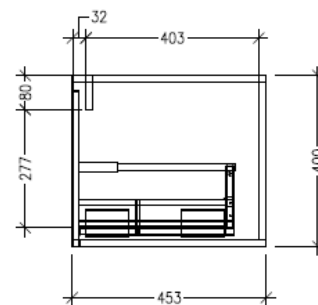

Technical Details

Note: All measurements shown are in millimetres. Sizes are nominal.

TOP VIEW

FRONT VIEW

SIDE VIEW

SPECIFICATION SHEET

Savanna Luxe 1200mm Wall Hung Single Basin Vanity

Code: 2364L

Features

- Wall Hung
- 1 Drawer with Handle, 1 Open Shelf Right
- Left Hand Offset Basin
- Laminate Woodgrain & Solid Colours on MR Board
- Dimensions: H400 x W1200 x D453

Technical Details

Note: All measurements shown are in millimetres. Sizes are nominal.

TOP VIEW

FRONT VIEW

SIDE VIEW

SPECIFICATION SHEET

Savanna Luxe 1200mm Wall Hung Single Basin Vanity

Code: 2364L

Features

- Wall Hung
- 1 Drawer with Negative Timber detail, 1 Open Shelf Right
- Left Hand Offset Basin
- Laminate Woodgrain & Solid Colours on MR Board
- Dimensions: H400 x W1200 x D453

Technical Details

Note: All measurements shown are in millimetres. Sizes are nominal.

TOP VIEW

FRONT VIEW

SIDE VIEW