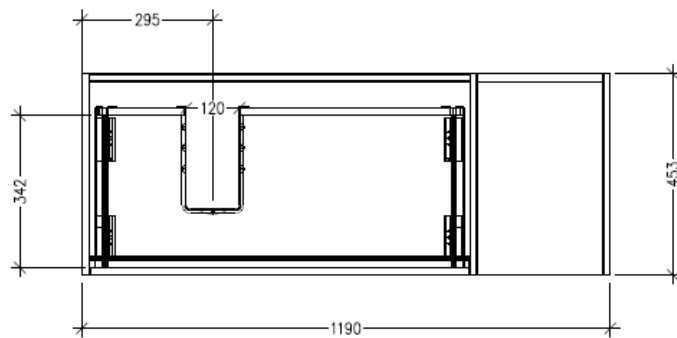

SPECIFICATION SHEET

Savanna Luxe 1200mm Wall Hung Single Basin Vanity

Code: 2364L

Features

- Wall Hung
- 1 Drawer with Extrusion, 1 Open Shelf Right
- Left Hand Offset Basin
- Laminate Woodgrain & Solid Colours on MR Board
- Dimensions: H400 x W1200 x D453

Technical Details

Note: All measurements shown are in millimetres. Sizes are nominal.

TOP VIEW

FRONT VIEW

SIDE VIEW

SPECIFICATION SHEET

Savanna Luxe 1200mm Wall Hung Single Basin Vanity

Code: 2364L

Features

- Wall Hung
- 1 Drawer with Handle, 1 Open Shelf Right
- Left Hand Offset Basin
- Laminate Woodgrain & Solid Colours on MR Board
- Dimensions: H400 x W1200 x D453

Technical Details

Note: All measurements shown are in millimetres. Sizes are nominal.

Technical Details

Note: All measurements shown are in millimetres. Sizes are nominal.

TOP VIEW

FRONT VIEW

SIDE VIEW