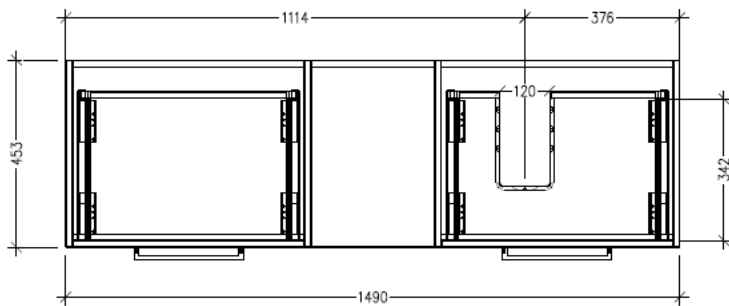

### Technical Details

Note: All measurements shown are in millimetres. Sizes are nominal.

### Features

- Wall Hung
- 2 Drawers with Handle, 1 Open Shelf
- Right Hand Offset Basin
- Laminate Woodgrain & Solid Colours on MR Board
- Dimensions: H400 x W1500 x D453

### Technical Details

Note: All measurements shown are in millimetres. Sizes are nominal.

TOP VIEW

SIDE VIEW

FRONT VIEW