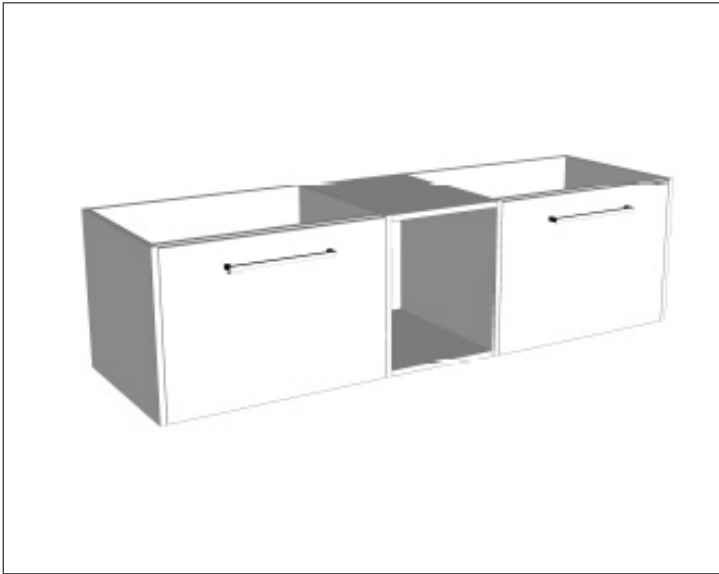

SPECIFICATION SHEET

Savanna Luxe 1500mm Wall Hung Right Hand Offset Basin Vanity

Code: 2372R