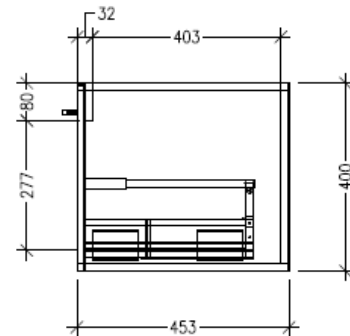

### Technical Details

Note: All measurements shown are in millimetres. Sizes are nominal.

### Features

- Wall Hung
- 2 Drawers with Handle, 1 Open Shelf
- Right Hand Offset Basin
- Laminate Woodgrain & Solid Colours on MR Board
- Dimensions: H400 x W1500 x D453

### Technical Details

Note: All measurements shown are in millimetres. Sizes are nominal.

TOP VIEW

SIDE VIEW

FRONT VIEW