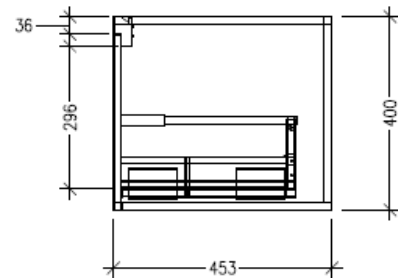

### Technical Details

Note: All measurements shown are in millimetres. Sizes are nominal.

TOP VIEW

SIDE VIEW

FRONT VIEW

### Features

- Wall Hung
- 2 Drawers with Extrusion, 1 Open Shelf
- Left Hand Offset Basin
- Laminate Woodgrain & Solid Colours on MR Board
- Dimensions: H400 x W1500 x D453