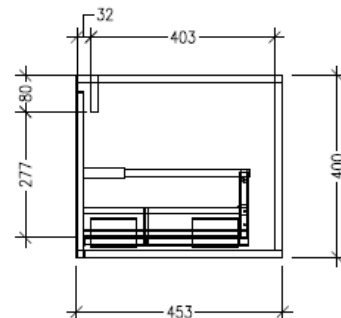

### Technical Details

Note: All measurements shown are in millimetres. Sizes are nominal.

TOP VIEW

SIDE VIEW

FRONT VIEW

### Features

- Wall Hung
- 2 Drawers with Negative Timber detail, 1 Open Shelf
- Right Hand Offset Basin
- Laminate Woodgrain & Solid Colours on MR Board
- Dimensions: H400 x W1500 x D453