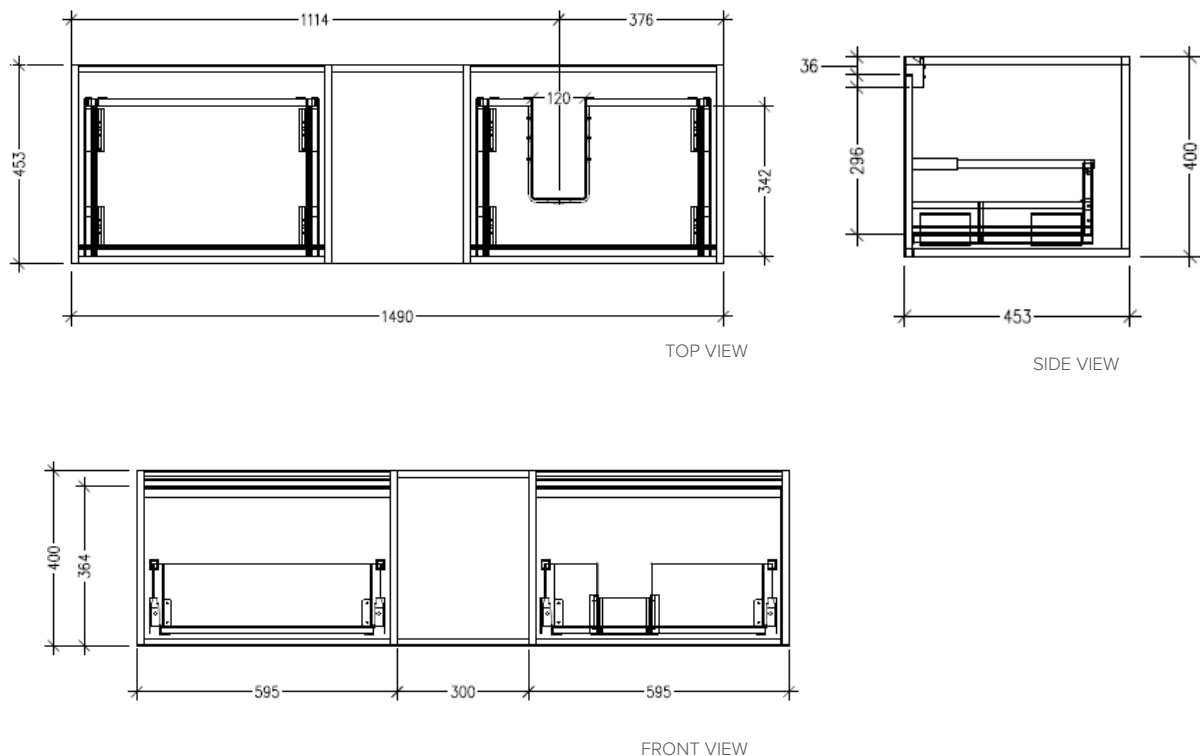

Technical Details

Note: All measurements shown are in millimetres. Sizes are nominal.