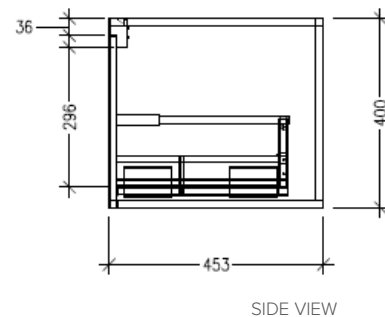

### Features

- Wall Hung
- 1 Drawer with Extrusion, 2 Open Shelves
- Centre Basin
- Laminate Woodgrain & Solid Colours on MR Board
- Dimensions: H400 x W1500 x D453

### Technical Details

Note: All measurements shown are in millimetres. Sizes are nominal.