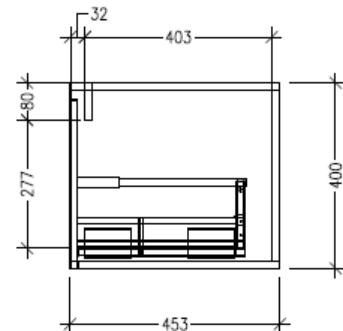

### Technical Details

Note: All measurements shown are in millimetres. Sizes are nominal.

### Features

- Wall Hung
- 1 Drawer with Negative Timber detail, 2 Open Shelves
- Centre Basin
- Laminate Woodgrain & Solid Colours on MR Board
- Dimensions: H400 x W1500 x D453

### Technical Details

Note: All measurements shown are in millimetres. Sizes are nominal.

TOP VIEW

SIDE VIEW

FRONT VIEW