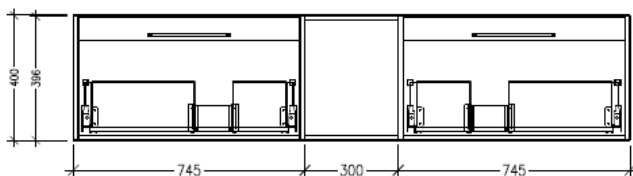

### Features

- Wall Hung
- 2 Drawers with Handle, 1 Open Shelf
- Left Hand Offset Basin
- Laminate Woodgrain & Solid Colours on MR Board
- Dimensions: H400 x W1500 x D453

### Technical Details

Note: All measurements shown are in millimetres. Sizes are nominal.

TOP VIEW

SIDE VIEW

FRONT VIEW