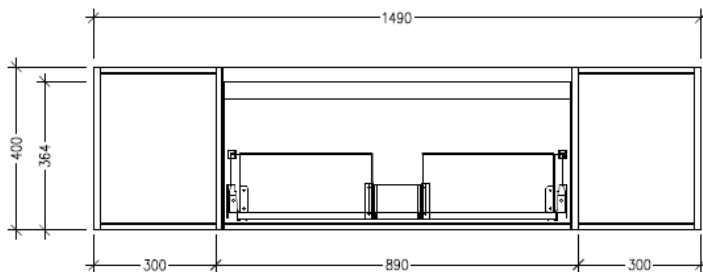

### Features

- Wall Hung
- 1 Drawer with Negative Timber detail, 2 Open Shelves
- Centre Basin
- Laminate Woodgrain & Solid Colours on MR Board
- Dimensions: H400 x W1500 x D453

### Technical Details

Note: All measurements shown are in millimetres. Sizes are nominal.

TOP VIEW

SIDE VIEW

FRONT VIEW