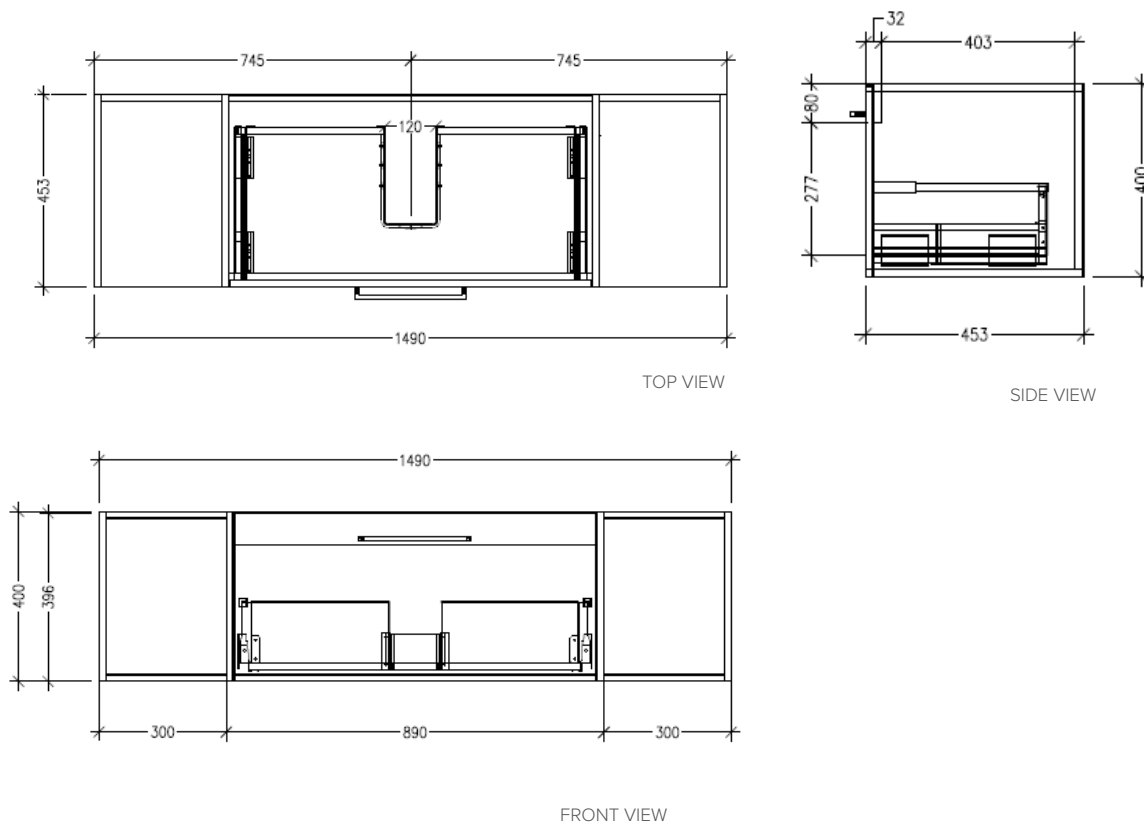

Technical Details

Note: All measurements shown are in millimetres. Sizes are nominal.