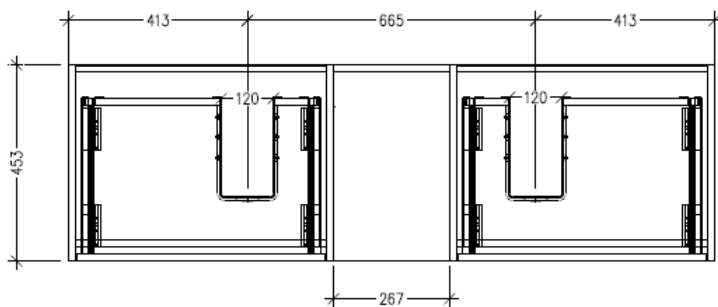

### Technical Details

Note: All measurements shown are in millimetres. Sizes are nominal.

TOP VIEW

SIDE VIEW

FRONT VIEW

### Features

- Wall Hung
- 2 Drawers with Negative Timber detail, 1 Open Shelf
- Double Basin
- Laminate Woodgrain & Solid Colours on MR Board
- Dimensions: H400 x W1500 x D453