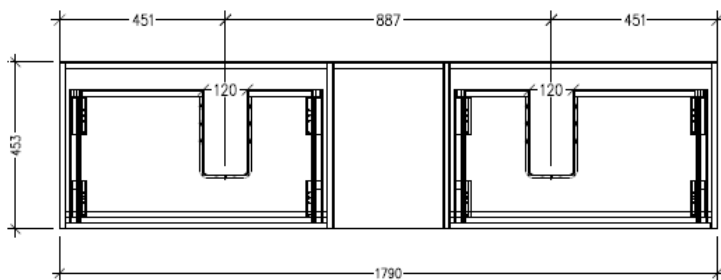

### Technical Details

Note: All measurements shown are in millimetres. Sizes are nominal.

TOP VIEW

SIDE VIEW

FRONT VIEW

### Features

- Wall Hung
- 2 Drawers with Negative Timber detail, 1 Open Shelf
- Left Hand Offset Basin
- Laminate Woodgrain & Solid Colours on MR Board
- Dimensions: H400 x W1500 x D453