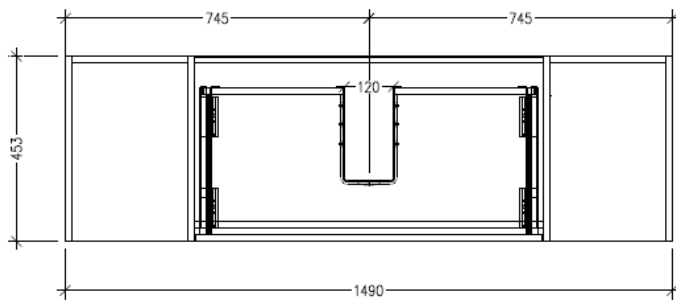

### Technical Details

Note: All measurements shown are in millimetres. Sizes are nominal.

### Features

- Wall Hung
- 1 Drawer with Negative Timber detail, 2 Open Shelves
- Centre Basin
- Laminate Woodgrain & Solid Colours on MR Board
- Dimensions: H400 x W1500 x D453

### Technical Details

Note: All measurements shown are in millimetres. Sizes are nominal.

TOP VIEW

SIDE VIEW

FRONT VIEW