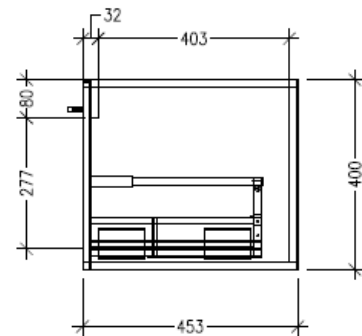

### Technical Details

Note: All measurements shown are in millimetres. Sizes are nominal.

TOP VIEW

SIDE VIEW

FRONT VIEW

### Features

- Wall Hung
- 2 Drawers with Handle, 1 Open Shelf
- Left Hand Offset Basin
- Laminate Woodgrain & Solid Colours on MR Board
- Dimensions: H400 x W1500 x D453