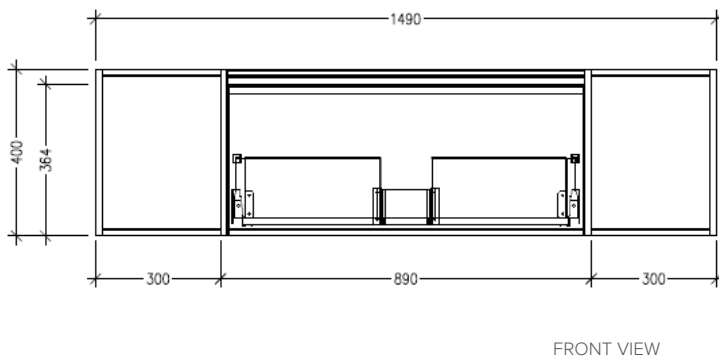

Technical Details

Note: All measurements shown are in millimetres. Sizes are nominal.