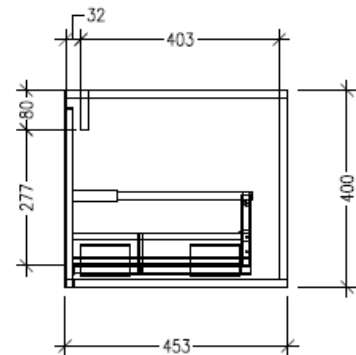

### Technical Details

Note: All measurements shown are in millimetres. Sizes are nominal.

TOP VIEW

SIDE VIEW

FRONT VIEW

### Features

- Wall Hung
- 2 Drawers with Negative Timber detail, 1 Open Shelf
- Left Hand Offset Basin
- Laminate Woodgrain & Solid Colours on MR Board
- Dimensions: H400 x W1500 x D453