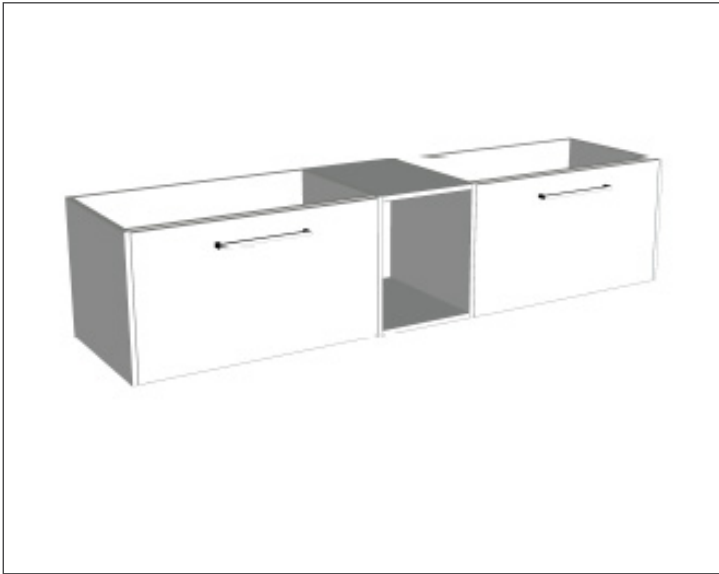

SPECIFICATION SHEET

Savanna Luxe 1500mm Wall Hung Left Hand Offset Basin Vanity

Code: 2378