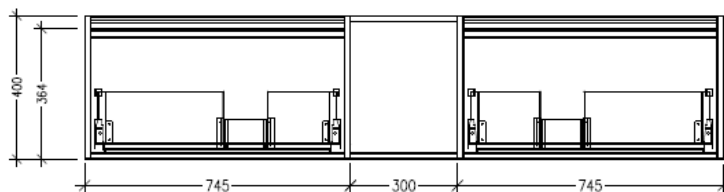

### Features

- Wall Hung
- 2 Drawers with Extrusion, 1 Open Shelf
- Left Hand Offset Basin
- Laminate Woodgrain & Solid Colours on MR Board
- Dimensions: H400 x W1500 x D453

### Technical Details

Note: All measurements shown are in millimetres. Sizes are nominal.

TOP VIEW

SIDE VIEW

FRONT VIEW