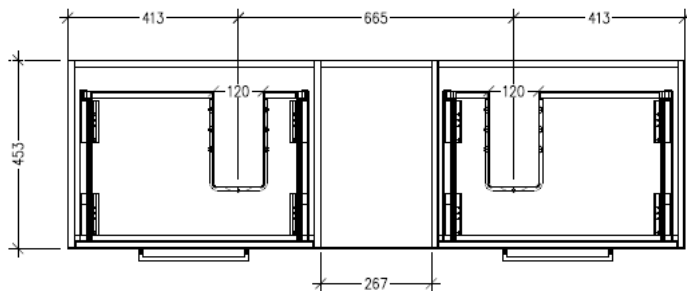

### Technical Details

Note: All measurements shown are in millimetres. Sizes are nominal.

TOP VIEW

SIDE VIEW

FRONT VIEW

### Features

- Wall Hung
- 2 Drawers with Handle, 1 Open Shelf
- Double Basin
- Laminate Woodgrain & Solid Colours on MR Board
- Dimensions: H400 x W1500 x D453