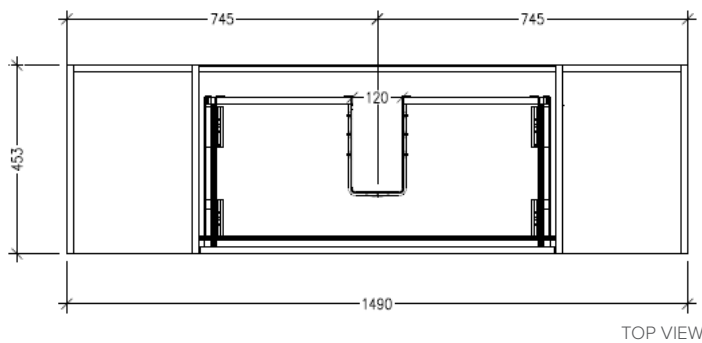

### Features

- Wall Hung
- 1 Drawer with Extrusion, 2 Open Shelves
- Centre Basin
- Laminate Woodgrain & Solid Colours on MR Board
- Dimensions: H400 x W1500 x D453

### Technical Details

Note: All measurements shown are in millimetres. Sizes are nominal.