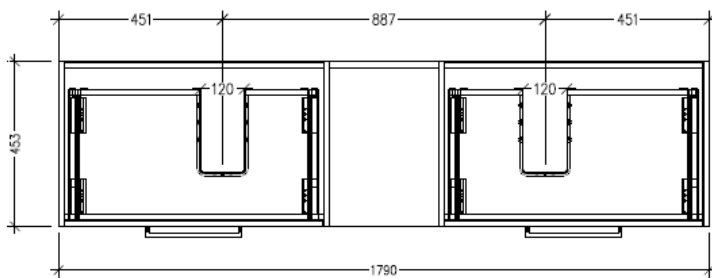

### Technical Details

Note: All measurements shown are in millimetres. Sizes are nominal.

TOP VIEW

SIDE VIEW

FRONT VIEW

### Features

- Wall Hung
- 2 Drawers with Handle, 1 Open Shelf
- Left Hand Offset Basin
- Laminate Woodgrain & Solid Colours on MR Board
- Dimensions: H400 x W1500 x D453