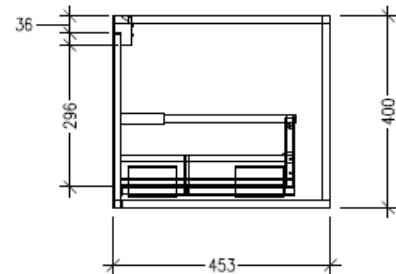

### Technical Details

Note: All measurements shown are in millimetres. Sizes are nominal.

TOP VIEW

SIDE VIEW

FRONT VIEW

### Features

- Wall Hung
- 2 Drawers with Extrusion, 1 Open Shelf
- Double Basin
- Laminate Woodgrain & Solid Colours on MR Board
- Dimensions: H400 x W1500 x D453