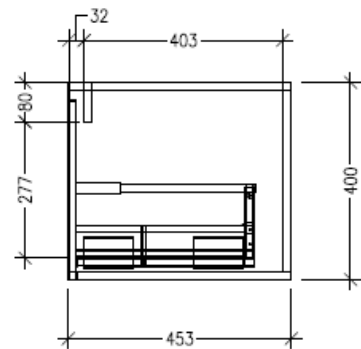

### Technical Details

Note: All measurements shown are in millimetres. Sizes are nominal.

TOP VIEW

SIDE VIEW

FRONT VIEW

### Features

- Wall Hung
- 2 Drawers with Negative Timber detail, 1 Open Shelf
- Double Basin
- Laminate Woodgrain & Solid Colours on MR Board
- Dimensions: H400 x W1500 x D453