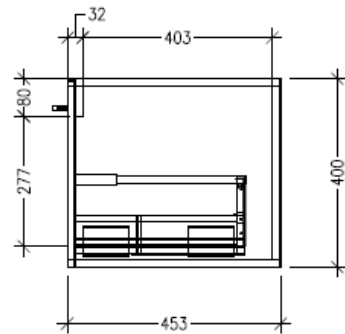

### Technical Details

Note: All measurements shown are in millimetres. Sizes are nominal.

TOP VIEW

SIDE VIEW

FRONT VIEW

### Features

- Wall Hung
- 2 Drawers with Handle, 1 Open Shelf
- Double Basin
- Laminate Woodgrain & Solid Colours on MR Board
- Dimensions: H400 x W1500 x D453