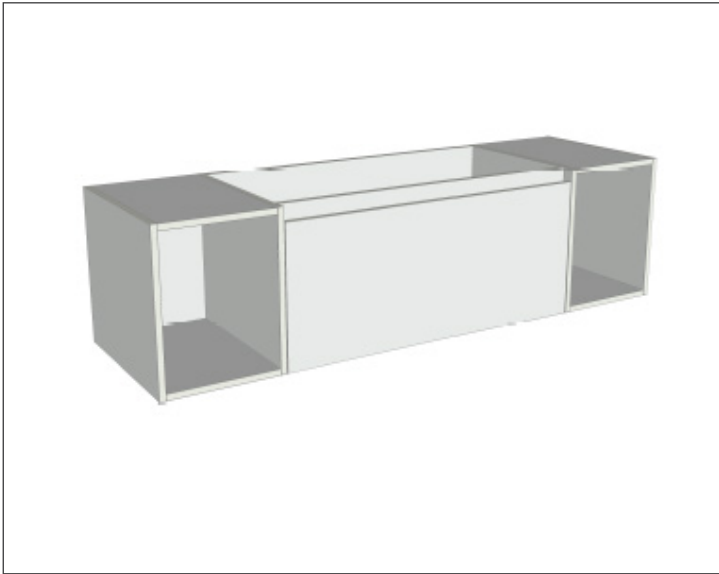

SPECIFICATION SHEET

Savanna Luxe 1500mm Wall Hung Vanity

Code: 2368