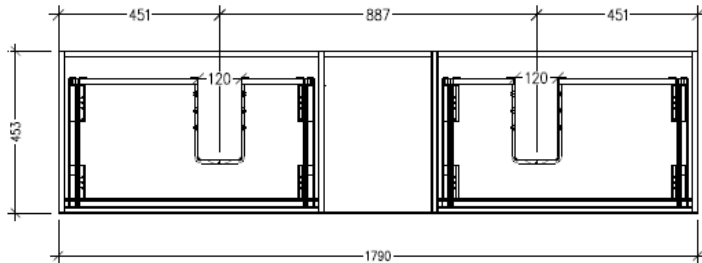

### Technical Details

Note: All measurements shown are in millimetres. Sizes are nominal.

TOP VIEW

SIDE VIEW

FRONT VIEW

### Features

- Wall Hung
- 2 Drawers with Extrusion, 1 Open Shelf
- Left Hand Offset Basin
- Laminate Woodgrain & Solid Colours on MR Board
- Dimensions: H400 x W1500 x D453