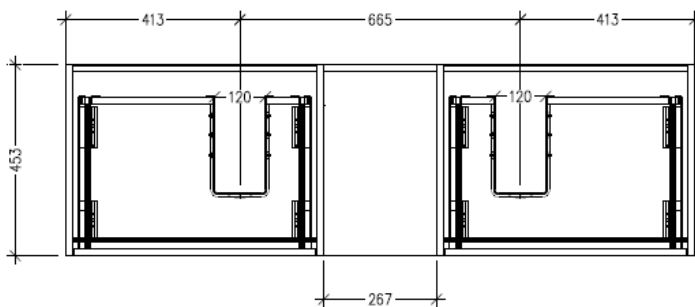

### Technical Details

Note: All measurements shown are in millimetres. Sizes are nominal.

TOP VIEW

SIDE VIEW

FRONT VIEW

### Features

- Wall Hung
- 2 Drawers with Extrusion, 1 Open Shelf
- Double Basin
- Laminate Woodgrain & Solid Colours on MR Board
- Dimensions: H400 x W1500 x D453