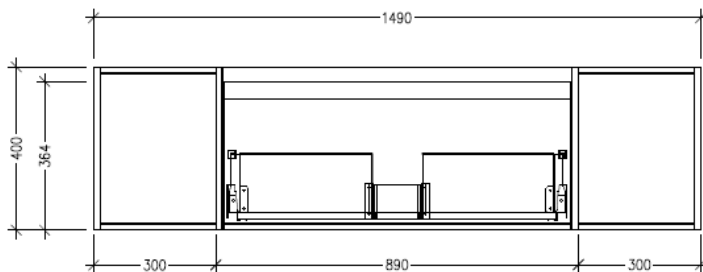

### Features

- Wall Hung
- 1 Drawer with Extrusion, 2 Open Shelves
- Centre Basin
- Laminate Woodgrain & Solid Colours on MR Board
- Dimensions: H400 x W1500 x D453

### Technical Details

Note: All measurements shown are in millimetres. Sizes are nominal.

### Features

- Wall Hung
- 1 Drawer with Negative Timber detail, 2 Open Shelves
- Centre Basin
- Laminate Woodgrain & Solid Colours on MR Board
- Dimensions: H400 x W1500 x D453

### Technical Details

Note: All measurements shown are in millimetres. Sizes are nominal.

TOP VIEW

SIDE VIEW

FRONT VIEW