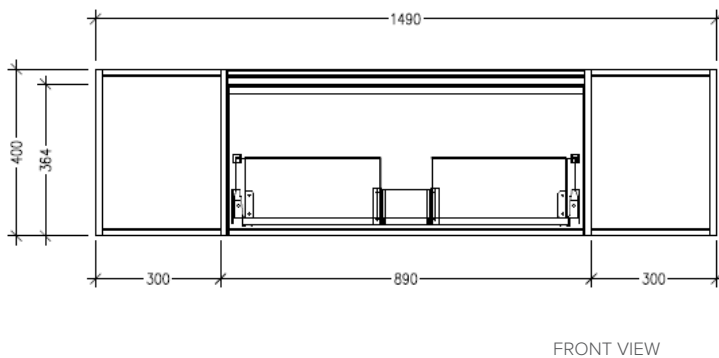

### Features

- Wall Hung
- 1 Drawer with Extrusion, 2 Open Shelves
- Centre Basin
- Laminate Woodgrain & Solid Colours on MR Board
- Dimensions: H400 x W1500 x D453

### Technical Details

Note: All measurements shown are in millimetres. Sizes are nominal.

### Features

- Wall Hung
- 1 Drawer with Handle, 2 Open Shelves
- Centre Basin
- Laminate Woodgrain & Solid Colours on MR Board
- Dimensions: H400 x W1500 x D453

### Technical Details

Note: All measurements shown are in millimetres. Sizes are nominal.

TOP VIEW

SIDE VIEW

FRONT VIEW