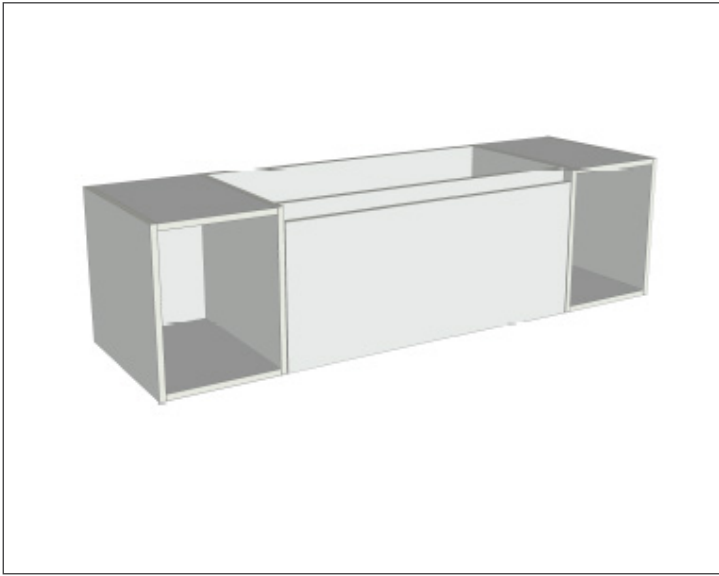

### Features

- Wall Hung
- 1 Drawer with Extrusion, 2 Open Shelves
- Centre Basin
- Laminate Woodgrain & Solid Colours on MR Board
- Dimensions: H400 x W1500 x D453

### Features

- Wall Hung
- 1 Drawer with Handle, 2 Open Shelves
- Centre Basin
- Laminate Woodgrain & Solid Colours on MR Board
- Dimensions: H400 x W1500 x D453

### Technical Details

Note: All measurements shown are in millimetres. Sizes are nominal.

### Features

- Wall Hung
- 1 Drawer with Negative Timber detail, 2 Open Shelves
- Centre Basin
- Laminate Woodgrain & Solid Colours on MR Board
- Dimensions: H400 x W1500 x D453