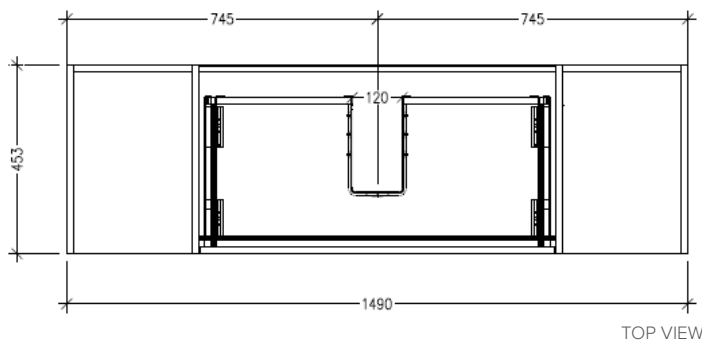

### Features

- Wall Hung
- 1 Drawer with Extrusion, 2 Open Shelves
- Centre Basin
- Laminate Woodgrain & Solid Colours on MR Board
- Dimensions: H400 x W1500 x D453

### Technical Details

Note: All measurements shown are in millimetres. Sizes are nominal.

### Features

- Wall Hung
- 1 Drawer with Handle, 2 Open Shelves
- Centre Basin
- Laminate Woodgrain & Solid Colours on MR Board
- Dimensions: H400 x W1500 x D453

### Technical Details

Note: All measurements shown are in millimetres. Sizes are nominal.

TOP VIEW

SIDE VIEW

FRONT VIEW