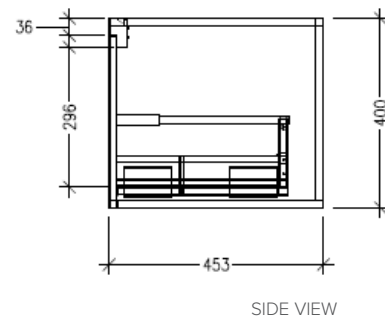

### Features

- Wall Hung
- 1 Drawer with Extrusion, 2 Open Shelves
- Centre Basin
- Laminate Woodgrain & Solid Colours on MR Board
- Dimensions: H400 x W1500 x D453

### Technical Details

Note: All measurements shown are in millimetres. Sizes are nominal.

### Technical Details

Note: All measurements shown are in millimetres. Sizes are nominal.

TOP VIEW

SIDE VIEW

FRONT VIEW