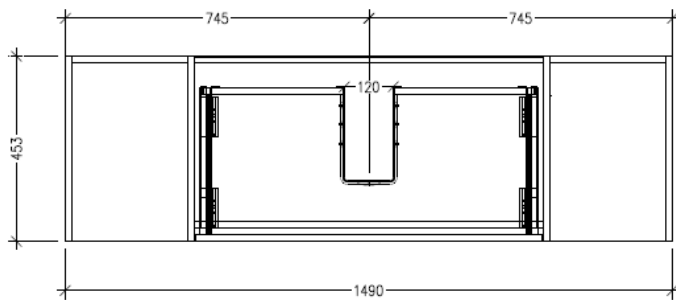

### Features

- Wall Hung
- 1 Drawer with Extrusion, 2 Open Shelves
- Centre Basin
- Laminate Woodgrain & Solid Colours on MR Board
- Dimensions: H400 x W1500 x D453

### Technical Details

Note: All measurements shown are in millimetres. Sizes are nominal.

### Features

- Wall Hung
- 1 Drawer with Negative Timber detail, 2 Open Shelves
- Centre Basin
- Laminate Woodgrain & Solid Colours on MR Board
- Dimensions: H400 x W1500 x D453

### Technical Details

Note: All measurements shown are in millimetres. Sizes are nominal.

TOP VIEW

SIDE VIEW

FRONT VIEW