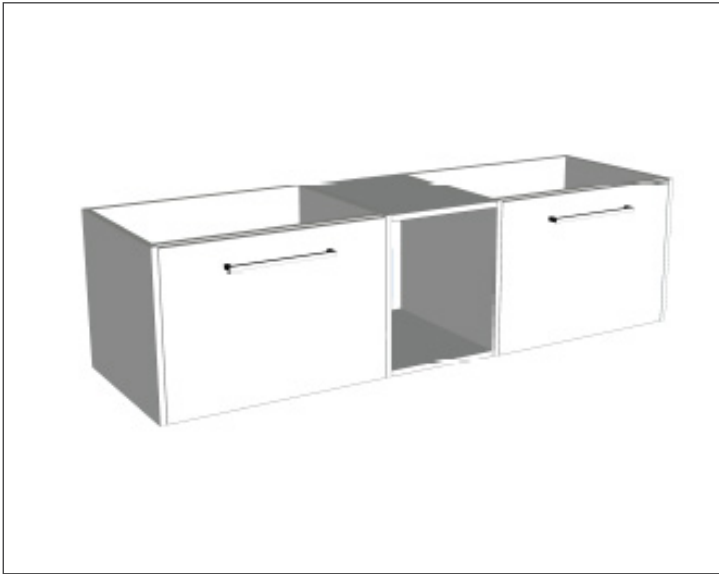

SPECIFICATION SHEET

Savanna Luxe 1500mm Wall Hung Right Hand Offset Basin Vanity

Code: 2372R

Features

- Wall Hung
- 2 Drawers with Extrusion, 1 Open Shelf
- Right Hand Offset Basin
- Laminate Woodgrain & Solid Colours on MR Board
- Dimensions: H400 x W1500 x D453

Technical Details

Note: All measurements shown are in millimetres. Sizes are nominal.

SPECIFICATION SHEET

Savanna Luxe 1500mm Wall Hung Right Hand Offset Basin Vanity

Code: 2372R

Features

- Wall Hung
- 2 Drawers with Handle, 1 Open Shelf
- Right Hand Offset Basin
- Laminate Woodgrain & Solid Colours on MR Board
- Dimensions: H400 x W1500 x D453

Technical Details

Note: All measurements shown are in millimetres. Sizes are nominal.

TOP VIEW

SIDE VIEW

FRONT VIEW

SPECIFICATION SHEET

Savanna Luxe 1500mm Wall Hung Right Hand Offset Basin Vanity

Code: 2372R

Features

- Wall Hung
- 2 Drawers with Negative Timber detail, 1 Open Shelf
- Right Hand Offset Basin
- Laminate Woodgrain & Solid Colours on MR Board
- Dimensions: H400 x W1500 x D453

Technical Details

Note: All measurements shown are in millimetres. Sizes are nominal.