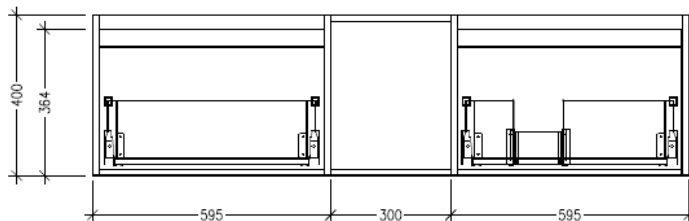

Technical Details

Note: All measurements shown are in millimetres. Sizes are nominal.

SPECIFICATION SHEET

Savanna Luxe 1500mm Wall Hung Right Hand Offset Basin Vanity

Code: 2372R

Features

- Wall Hung
- 2 Drawers with Handle, 1 Open Shelf
- Right Hand Offset Basin
- Laminate Woodgrain & Solid Colours on MR Board
- Dimensions: H400 x W1500 x D453

Technical Details

Note: All measurements shown are in millimetres. Sizes are nominal.

TOP VIEW

SIDE VIEW

FRONT VIEW

SPECIFICATION SHEET

Savanna Luxe 1500mm Wall Hung Right Hand Offset Basin Vanity

Code: 2372R

Features

- Wall Hung
- 2 Drawers with Negative Timber detail, 1 Open Shelf
- Right Hand Offset Basin
- Laminate Woodgrain & Solid Colours on MR Board
- Dimensions: H400 x W1500 x D453

Technical Details

Note: All measurements shown are in millimetres. Sizes are nominal.

TOP VIEW

SIDE VIEW

FRONT VIEW