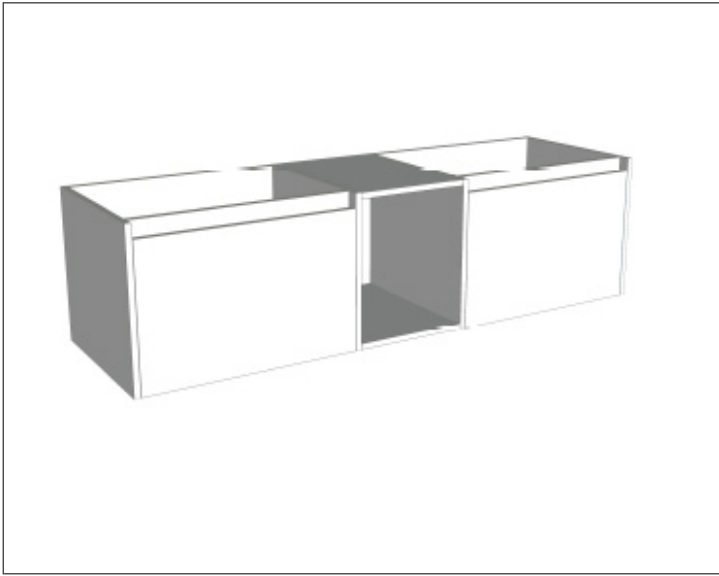

SPECIFICATION SHEET

Savanna Luxe 1500mm Wall Hung Right Hand Offset Basin Vanity

Code: 2372R

Features

- Wall Hung
- 2 Drawers with Extrusion, 1 Open Shelf
- Right Hand Offset Basin
- Laminate Woodgrain & Solid Colours on MR Board
- Dimensions: H400 x W1500 x D453

Technical Details

Note: All measurements shown are in millimetres. Sizes are nominal.

SPECIFICATION SHEET

Savanna Luxe 1500mm Wall Hung Right Hand Offset Basin Vanity

Code: 2372R

Features

- Wall Hung
- 2 Drawers with Handle, 1 Open Shelf
- Right Hand Offset Basin
- Laminate Woodgrain & Solid Colours on MR Board
- Dimensions: H400 x W1500 x D453

Technical Details

Note: All measurements shown are in millimetres. Sizes are nominal.

TOP VIEW

SIDE VIEW

FRONT VIEW

SPECIFICATION SHEET

Savanna Luxe 1500mm Wall Hung Right Hand Offset Basin Vanity

Code: 2372R

Features

- Wall Hung
- 2 Drawers with Negative Timber detail, 1 Open Shelf
- Right Hand Offset Basin
- Laminate Woodgrain & Solid Colours on MR Board
- Dimensions: H400 x W1500 x D453

Technical Details

Note: All measurements shown are in millimetres. Sizes are nominal.