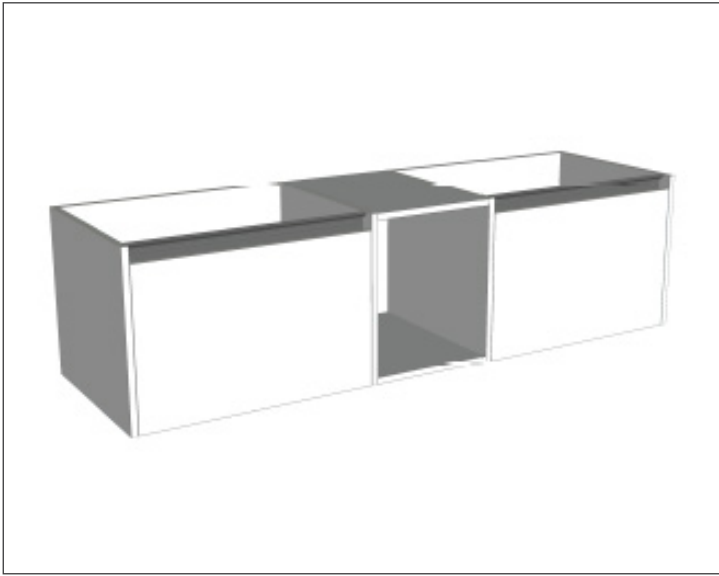

SPECIFICATION SHEET

Savanna Luxe 1500mm Wall Hung Right Hand Offset Basin Vanity

Code: 2372R

Features

- Wall Hung
- 2 Drawers with Extrusion, 1 Open Shelf
- Right Hand Offset Basin
- Laminate Woodgrain & Solid Colours on MR Board
- Dimensions: H400 x W1500 x D453

Technical Details

Note: All measurements shown are in millimetres. Sizes are nominal.

SPECIFICATION SHEET

Savanna Luxe 1500mm Wall Hung Right Hand Offset Basin Vanity

Code: 2372R

Features

- Wall Hung
- 2 Drawers with Handle, 1 Open Shelf
- Right Hand Offset Basin
- Laminate Woodgrain & Solid Colours on MR Board
- Dimensions: H400 x W1500 x D453

Technical Details

Note: All measurements shown are in millimetres. Sizes are nominal.

TOP VIEW

SIDE VIEW

FRONT VIEW

SPECIFICATION SHEET

Savanna Luxe 1500mm Wall Hung Right Hand Offset Basin Vanity

Code: 2372R

Features

- Wall Hung
- 2 Drawers with Negative Timber detail, 1 Open Shelf
- Right Hand Offset Basin
- Laminate Woodgrain & Solid Colours on MR Board
- Dimensions: H400 x W1500 x D453

Technical Details

Note: All measurements shown are in millimetres. Sizes are nominal.