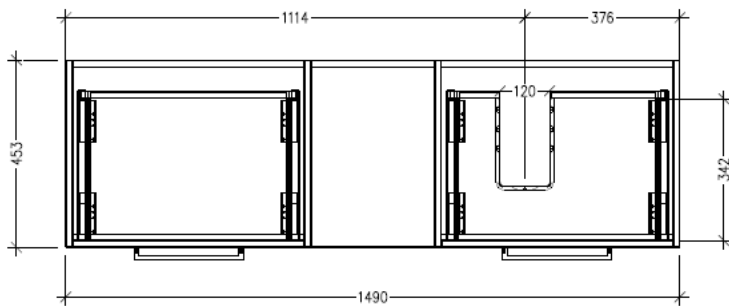

SPECIFICATION SHEET

Savanna Luxe 1500mm Wall Hung Right Hand Offset Basin Vanity

Code: 2372R

Features

- Wall Hung
- 2 Drawers with Extrusion, 1 Open Shelf
- Right Hand Offset Basin
- Laminate Woodgrain & Solid Colours on MR Board
- Dimensions: H400 x W1500 x D453

Technical Details

Note: All measurements shown are in millimetres. Sizes are nominal.

SPECIFICATION SHEET

Savanna Luxe 1500mm Wall Hung Right Hand Offset Basin Vanity

Code: 2372R

Features

- Wall Hung
- 2 Drawers with Handle, 1 Open Shelf
- Right Hand Offset Basin
- Laminate Woodgrain & Solid Colours on MR Board
- Dimensions: H400 x W1500 x D453

Technical Details

Note: All measurements shown are in millimetres. Sizes are nominal.

TOP VIEW

SIDE VIEW

FRONT VIEW

SPECIFICATION SHEET

Savanna Luxe 1500mm Wall Hung Right Hand Offset Basin Vanity

Code: 2372R

Features

- Wall Hung
- 2 Drawers with Negative Timber detail, 1 Open Shelf
- Right Hand Offset Basin
- Laminate Woodgrain & Solid Colours on MR Board
- Dimensions: H400 x W1500 x D453

Technical Details

Note: All measurements shown are in millimetres. Sizes are nominal.