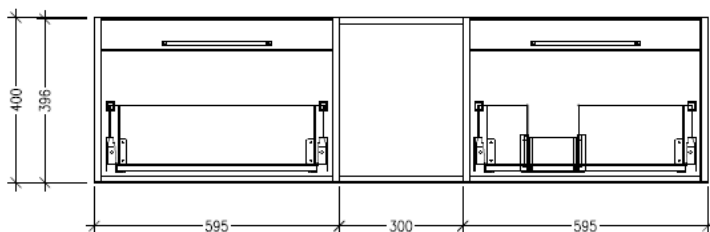

SPECIFICATION SHEET

Savanna Luxe 1500mm Wall Hung Right Hand Offset Basin Vanity

Code: 2372R

Features

- Wall Hung
- 2 Drawers with Extrusion, 1 Open Shelf
- Right Hand Offset Basin
- Laminate Woodgrain & Solid Colours on MR Board
- Dimensions: H400 x W1500 x D453

Technical Details

Note: All measurements shown are in millimetres. Sizes are nominal.

SPECIFICATION SHEET

Savanna Luxe 1500mm Wall Hung Right Hand Offset Basin Vanity

Code: 2372R

Features

- Wall Hung
- 2 Drawers with Handle, 1 Open Shelf
- Right Hand Offset Basin
- Laminate Woodgrain & Solid Colours on MR Board
- Dimensions: H400 x W1500 x D453

Technical Details

Note: All measurements shown are in millimetres. Sizes are nominal.

TOP VIEW

SIDE VIEW

FRONT VIEW

SPECIFICATION SHEET

Savanna Luxe 1500mm Wall Hung Right Hand Offset Basin Vanity

Code: 2372R

Features

- Wall Hung
- 2 Drawers with Negative Timber detail, 1 Open Shelf
- Right Hand Offset Basin
- Laminate Woodgrain & Solid Colours on MR Board
- Dimensions: H400 x W1500 x D453

Technical Details

Note: All measurements shown are in millimetres. Sizes are nominal.