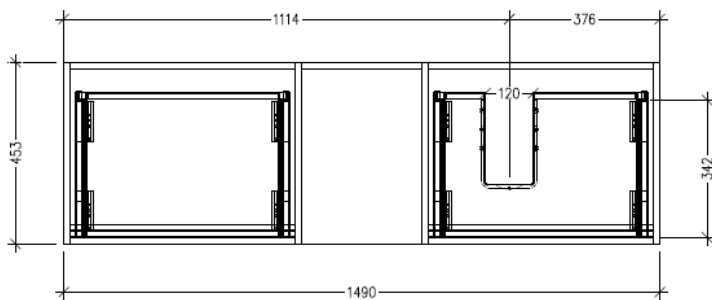

Technical Details

Note: All measurements shown are in millimetres. Sizes are nominal.

SPECIFICATION SHEET

Savanna Luxe 1500mm Wall Hung Right Hand Offset Basin Vanity

Code: 2372R

Features

- Wall Hung
- 2 Drawers with Handle, 1 Open Shelf
- Right Hand Offset Basin
- Laminate Woodgrain & Solid Colours on MR Board
- Dimensions: H400 x W1500 x D453

Technical Details

Note: All measurements shown are in millimetres. Sizes are nominal.

TOP VIEW

SIDE VIEW

FRONT VIEW

SPECIFICATION SHEET

Savanna Luxe 1500mm Wall Hung Right Hand Offset Basin Vanity

Code: 2372R

Features

- Wall Hung
- 2 Drawers with Negative Timber detail, 1 Open Shelf
- Right Hand Offset Basin
- Laminate Woodgrain & Solid Colours on MR Board
- Dimensions: H400 x W1500 x D453

Technical Details

Note: All measurements shown are in millimetres. Sizes are nominal.

TOP VIEW

SIDE VIEW

FRONT VIEW