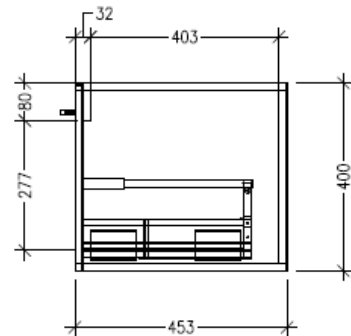

SPECIFICATION SHEET

Savanna Luxe 1500mm Wall Hung Right Hand Offset Basin Vanity

Code: 2372R

Features

- Wall Hung
- 2 Drawers with Extrusion, 1 Open Shelf
- Right Hand Offset Basin
- Laminate Woodgrain & Solid Colours on MR Board
- Dimensions: H400 x W1500 x D453

Technical Details

Note: All measurements shown are in millimetres. Sizes are nominal.

SPECIFICATION SHEET

Savanna Luxe 1500mm Wall Hung Right Hand Offset Basin Vanity

Code: 2372R

Features

- Wall Hung
- 2 Drawers with Handle, 1 Open Shelf
- Right Hand Offset Basin
- Laminate Woodgrain & Solid Colours on MR Board
- Dimensions: H400 x W1500 x D453

Technical Details

Note: All measurements shown are in millimetres. Sizes are nominal.

TOP VIEW

SIDE VIEW

FRONT VIEW

SPECIFICATION SHEET

Savanna Luxe 1500mm Wall Hung Right Hand Offset Basin Vanity

Code: 2372R

Features

- Wall Hung
- 2 Drawers with Negative Timber detail, 1 Open Shelf
- Right Hand Offset Basin
- Laminate Woodgrain & Solid Colours on MR Board
- Dimensions: H400 x W1500 x D453

Technical Details

Note: All measurements shown are in millimetres. Sizes are nominal.