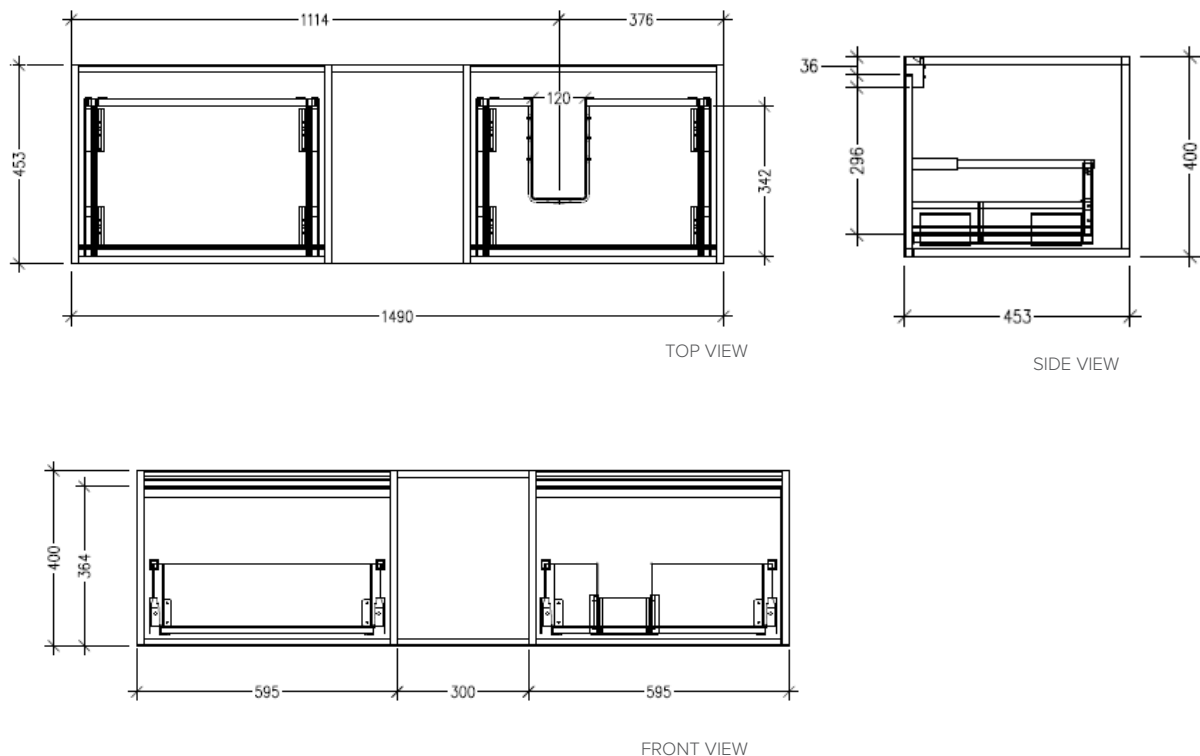

SPECIFICATION SHEET

Savanna Luxe 1500mm Wall Hung Right Hand Offset Basin Vanity

Code: 2372R

Features

- Wall Hung
- 2 Drawers with Extrusion, 1 Open Shelf
- Right Hand Offset Basin
- Laminate Woodgrain & Solid Colours on MR Board
- Dimensions: H400 x W1500 x D453

Technical Details

Note: All measurements shown are in millimetres. Sizes are nominal.

SPECIFICATION SHEET

Savanna Luxe 1500mm Wall Hung Right Hand Offset Basin Vanity

Code: 2372R

Features

- Wall Hung
- 2 Drawers with Handle, 1 Open Shelf
- Right Hand Offset Basin
- Laminate Woodgrain & Solid Colours on MR Board
- Dimensions: H400 x W1500 x D453

Technical Details

Note: All measurements shown are in millimetres. Sizes are nominal.

TOP VIEW

SIDE VIEW

FRONT VIEW

SPECIFICATION SHEET

Savanna Luxe 1500mm Wall Hung Right Hand Offset Basin Vanity

Code: 2372R

Features

- Wall Hung
- 2 Drawers with Negative Timber detail, 1 Open Shelf
- Right Hand Offset Basin
- Laminate Woodgrain & Solid Colours on MR Board
- Dimensions: H400 x W1500 x D453

Technical Details

Note: All measurements shown are in millimetres. Sizes are nominal.