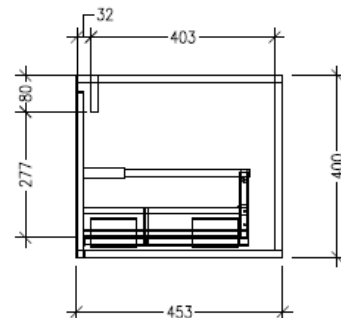

Technical Details

Note: All measurements shown are in millimetres. Sizes are nominal.

SPECIFICATION SHEET

Savanna Luxe 1500mm Wall Hung Right Hand Offset Basin Vanity

Code: 2372R

Features

- Wall Hung
- 2 Drawers with Handle, 1 Open Shelf
- Right Hand Offset Basin
- Laminate Woodgrain & Solid Colours on MR Board
- Dimensions: H400 x W1500 x D453

Technical Details

Note: All measurements shown are in millimetres. Sizes are nominal.

TOP VIEW

SIDE VIEW

FRONT VIEW

SPECIFICATION SHEET

Savanna Luxe 1500mm Wall Hung Right Hand Offset Basin Vanity

Code: 2372R

Features

- Wall Hung
- 2 Drawers with Negative Timber detail, 1 Open Shelf
- Right Hand Offset Basin
- Laminate Woodgrain & Solid Colours on MR Board
- Dimensions: H400 x W1500 x D453

Technical Details

Note: All measurements shown are in millimetres. Sizes are nominal.

TOP VIEW

SIDE VIEW

FRONT VIEW