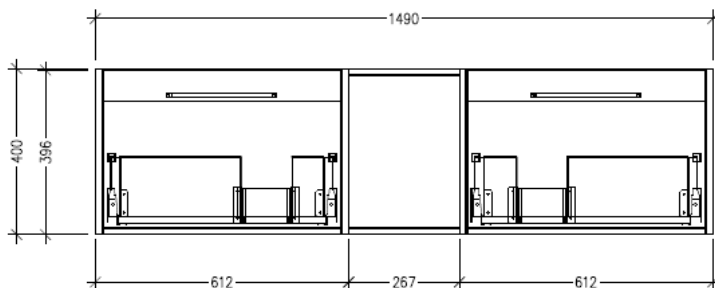

Technical Details

Note: All measurements shown are in millimetres. Sizes are nominal.

TOP VIEW

SIDE VIEW

FRONT VIEW

SPECIFICATION SHEET

Savanna Luxe 1500mm Wall Hung Double Basin Vanity

Code: 2376

Features

- Wall Hung
- 2 Drawers with Handle, 1 Open Shelf
- Double Basin
- Laminate Woodgrain & Solid Colours on MR Board
- Dimensions: H400 x W1500 x D453

Technical Details

Note: All measurements shown are in millimetres. Sizes are nominal.

TOP VIEW

SIDE VIEW

FRONT VIEW

SPECIFICATION SHEET

Savanna Luxe 1500mm Wall Hung Double Basin Vanity

Code: 2376

Features

- Wall Hung
- 2 Drawers with Negative Timber detail, 1 Open Shelf
- Double Basin
- Laminate Woodgrain & Solid Colours on MR Board
- Dimensions: H400 x W1500 x D453

Technical Details

Note: All measurements shown are in millimetres. Sizes are nominal.

TOP VIEW

SIDE VIEW

FRONT VIEW