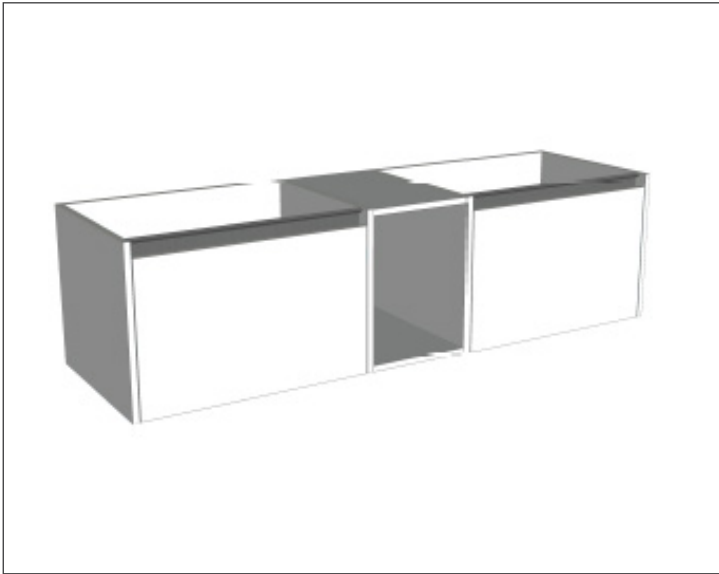

SPECIFICATION SHEET

Savanna Luxe 1500mm Wall Hung Double Basin Vanity

Code: 2376

Features

- Wall Hung
- 2 Drawers with Extrusion, 1 Open Shelf
- Double Basin
- Laminate Woodgrain & Solid Colours on MR Board
- Dimensions: H400 x W1500 x D453

Technical Details

Note: All measurements shown are in millimetres. Sizes are nominal.

TOP VIEW

SIDE VIEW

FRONT VIEW

SPECIFICATION SHEET

Savanna Luxe 1500mm Wall Hung Double Basin Vanity

Code: 2376

Features

- Wall Hung
- 2 Drawers with Handle, 1 Open Shelf
- Double Basin
- Laminate Woodgrain & Solid Colours on MR Board
- Dimensions: H400 x W1500 x D453

Technical Details

Note: All measurements shown are in millimetres. Sizes are nominal.

TOP VIEW

SIDE VIEW

FRONT VIEW

SPECIFICATION SHEET

Savanna Luxe 1500mm Wall Hung Double Basin Vanity

Code: 2376

Features

- Wall Hung
- 2 Drawers with Negative Timber detail, 1 Open Shelf
- Double Basin
- Laminate Woodgrain & Solid Colours on MR Board
- Dimensions: H400 x W1500 x D453