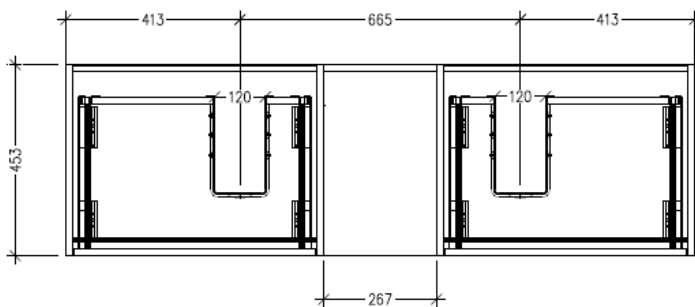

SPECIFICATION SHEET

Savanna Luxe 1500mm Wall Hung Double Basin Vanity

Code: 2376

Features

- Wall Hung
- 2 Drawers with Extrusion, 1 Open Shelf
- Double Basin
- Laminate Woodgrain & Solid Colours on MR Board
- Dimensions: H400 x W1500 x D453

Technical Details

Note: All measurements shown are in millimetres. Sizes are nominal.

TOP VIEW

SIDE VIEW

FRONT VIEW

SPECIFICATION SHEET

Savanna Luxe 1500mm Wall Hung Double Basin Vanity

Code: 2376

Features

- Wall Hung
- 2 Drawers with Handle, 1 Open Shelf
- Double Basin
- Laminate Woodgrain & Solid Colours on MR Board
- Dimensions: H400 x W1500 x D453

Technical Details

Note: All measurements shown are in millimetres. Sizes are nominal.

Technical Details

Note: All measurements shown are in millimetres. Sizes are nominal.

TOP VIEW

SIDE VIEW

FRONT VIEW