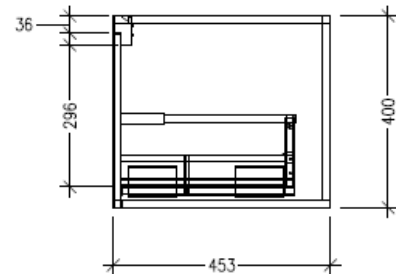

SPECIFICATION SHEET

Savanna Luxe 1500mm Wall Hung Double Basin Vanity

Code: 2376

Features

- Wall Hung
- 2 Drawers with Extrusion, 1 Open Shelf
- Double Basin
- Laminate Woodgrain & Solid Colours on MR Board
- Dimensions: H400 x W1500 x D453

Technical Details

Note: All measurements shown are in millimetres. Sizes are nominal.

TOP VIEW

SIDE VIEW

FRONT VIEW

SPECIFICATION SHEET

Savanna Luxe 1500mm Wall Hung Double Basin Vanity

Code: 2376

Features

- Wall Hung
- 2 Drawers with Handle, 1 Open Shelf
- Double Basin
- Laminate Woodgrain & Solid Colours on MR Board
- Dimensions: H400 x W1500 x D453

Technical Details

Note: All measurements shown are in millimetres. Sizes are nominal.

Technical Details

Note: All measurements shown are in millimetres. Sizes are nominal.

TOP VIEW

SIDE VIEW

FRONT VIEW