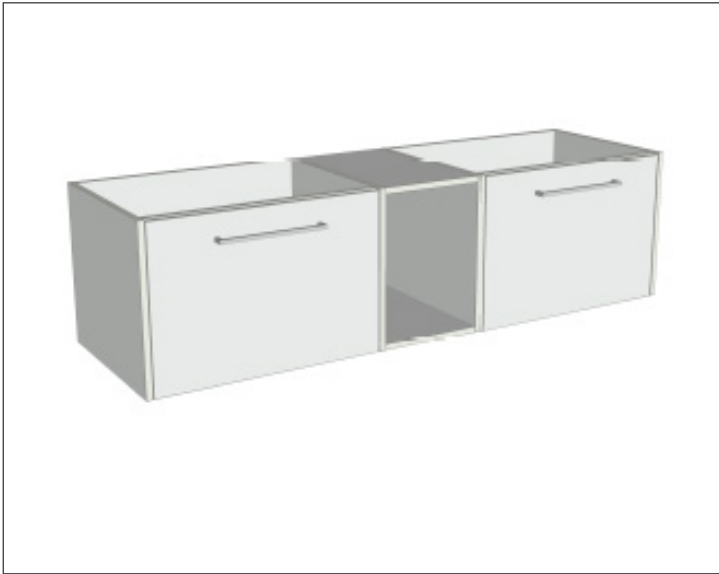

SPECIFICATION SHEET

Savanna Luxe 1500mm Wall Hung Double Basin Vanity

Code: 2376

Features

- Wall Hung
- 2 Drawers with Extrusion, 1 Open Shelf
- Double Basin
- Laminate Woodgrain & Solid Colours on MR Board
- Dimensions: H400 x W1500 x D453

Technical Details

Note: All measurements shown are in millimetres. Sizes are nominal.

TOP VIEW

SIDE VIEW

FRONT VIEW

SPECIFICATION SHEET

Savanna Luxe 1500mm Wall Hung Double Basin Vanity

Code: 2376

Features

- Wall Hung
- 2 Drawers with Handle, 1 Open Shelf
- Double Basin
- Laminate Woodgrain & Solid Colours on MR Board
- Dimensions: H400 x W1500 x D453

Technical Details

Note: All measurements shown are in millimetres. Sizes are nominal.

TOP VIEW

SIDE VIEW

FRONT VIEW

SPECIFICATION SHEET

Savanna Luxe 1500mm Wall Hung Double Basin Vanity

Code: 2376

Features

- Wall Hung
- 2 Drawers with Negative Timber detail, 1 Open Shelf
- Double Basin
- Laminate Woodgrain & Solid Colours on MR Board
- Dimensions: H400 x W1500 x D453