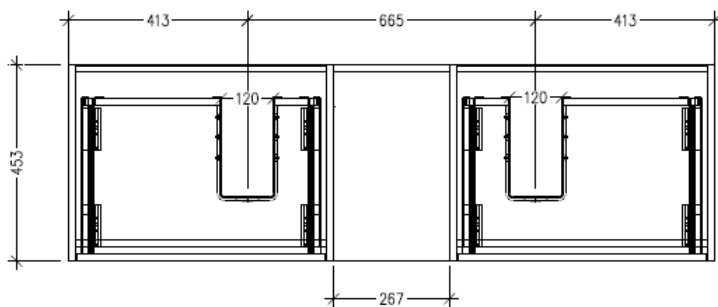

Technical Details

Note: All measurements shown are in millimetres. Sizes are nominal.

TOP VIEW

SIDE VIEW

FRONT VIEW

SPECIFICATION SHEET

Savanna Luxe 1500mm Wall Hung Double Basin Vanity

Code: 2376

Features

- Wall Hung
- 2 Drawers with Handle, 1 Open Shelf
- Double Basin
- Laminate Woodgrain & Solid Colours on MR Board
- Dimensions: H400 x W1500 x D453

Technical Details

Note: All measurements shown are in millimetres. Sizes are nominal.

TOP VIEW

SIDE VIEW

FRONT VIEW

SPECIFICATION SHEET

Savanna Luxe 1500mm Wall Hung Double Basin Vanity

Code: 2376

Features

- Wall Hung
- 2 Drawers with Negative Timber detail, 1 Open Shelf
- Double Basin
- Laminate Woodgrain & Solid Colours on MR Board
- Dimensions: H400 x W1500 x D453

Technical Details

Note: All measurements shown are in millimetres. Sizes are nominal.

TOP VIEW

SIDE VIEW

FRONT VIEW