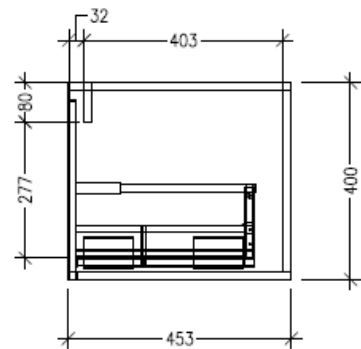

Technical Details

Note: All measurements shown are in millimetres. Sizes are nominal.

TOP VIEW

SIDE VIEW

FRONT VIEW

SPECIFICATION SHEET

Savanna Luxe 1500mm Wall Hung Double Basin Vanity

Code: 2376

Features

- Wall Hung
- 2 Drawers with Handle, 1 Open Shelf
- Double Basin
- Laminate Woodgrain & Solid Colours on MR Board
- Dimensions: H400 x W1500 x D453

Technical Details

Note: All measurements shown are in millimetres. Sizes are nominal.

TOP VIEW

SIDE VIEW

FRONT VIEW

SPECIFICATION SHEET

Savanna Luxe 1500mm Wall Hung Double Basin Vanity

Code: 2376

Features

- Wall Hung
- 2 Drawers with Negative Timber detail, 1 Open Shelf
- Double Basin
- Laminate Woodgrain & Solid Colours on MR Board
- Dimensions: H400 x W1500 x D453

Technical Details

Note: All measurements shown are in millimetres. Sizes are nominal.

TOP VIEW

SIDE VIEW

FRONT VIEW