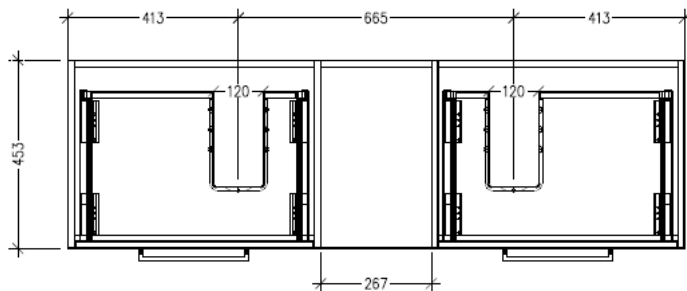

SPECIFICATION SHEET

Savanna Luxe 1500mm Wall Hung Double Basin Vanity

Code: 2376

Features

- Wall Hung
- 2 Drawers with Extrusion, 1 Open Shelf
- Double Basin
- Laminate Woodgrain & Solid Colours on MR Board
- Dimensions: H400 x W1500 x D453

Technical Details

Note: All measurements shown are in millimetres. Sizes are nominal.

TOP VIEW

SIDE VIEW

FRONT VIEW

SPECIFICATION SHEET

Savanna Luxe 1500mm Wall Hung Double Basin Vanity

Code: 2376

Features

- Wall Hung
- 2 Drawers with Handle, 1 Open Shelf
- Double Basin
- Laminate Woodgrain & Solid Colours on MR Board
- Dimensions: H400 x W1500 x D453

Technical Details

Note: All measurements shown are in millimetres. Sizes are nominal.

Technical Details

Note: All measurements shown are in millimetres. Sizes are nominal.

TOP VIEW

SIDE VIEW

FRONT VIEW