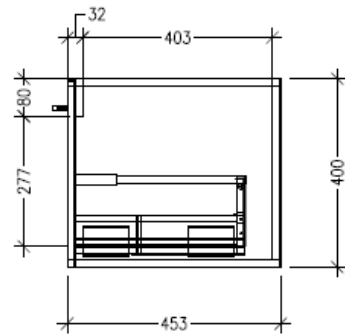

Technical Details

Note: All measurements shown are in millimetres. Sizes are nominal.

TOP VIEW

SIDE VIEW

FRONT VIEW

SPECIFICATION SHEET

Savanna Luxe 1500mm Wall Hung Double Basin Vanity

Code: 2376

Features

- Wall Hung
- 2 Drawers with Handle, 1 Open Shelf
- Double Basin
- Laminate Woodgrain & Solid Colours on MR Board
- Dimensions: H400 x W1500 x D453

Technical Details

Note: All measurements shown are in millimetres. Sizes are nominal.

TOP VIEW

SIDE VIEW

FRONT VIEW

SPECIFICATION SHEET

Savanna Luxe 1500mm Wall Hung Double Basin Vanity

Code: 2376

Features

- Wall Hung
- 2 Drawers with Negative Timber detail, 1 Open Shelf
- Double Basin
- Laminate Woodgrain & Solid Colours on MR Board
- Dimensions: H400 x W1500 x D453

Technical Details

Note: All measurements shown are in millimetres. Sizes are nominal.

TOP VIEW

SIDE VIEW

FRONT VIEW