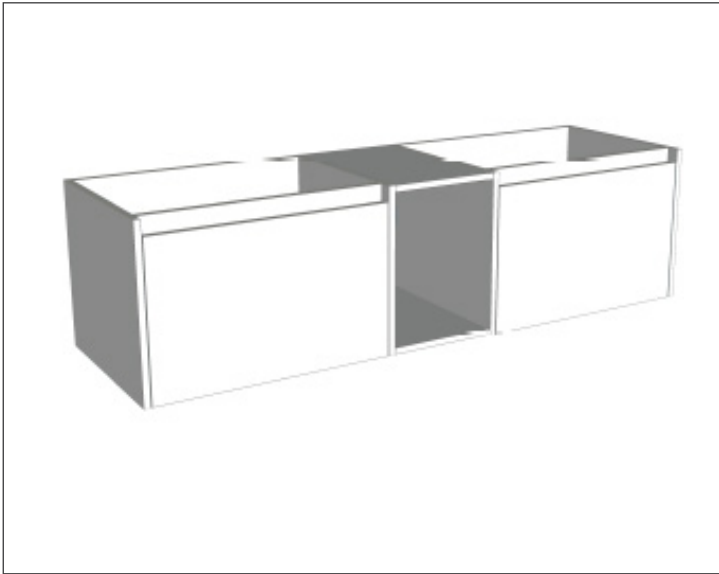

SPECIFICATION SHEET

Savanna Luxe 1500mm Wall Hung Double Basin Vanity

Code: 2376

Features

- Wall Hung
- 2 Drawers with Extrusion, 1 Open Shelf
- Double Basin
- Laminate Woodgrain & Solid Colours on MR Board
- Dimensions: H400 x W1500 x D453

Features

- Wall Hung
- 2 Drawers with Handle, 1 Open Shelf
- Double Basin
- Laminate Woodgrain & Solid Colours on MR Board
- Dimensions: H400 x W1500 x D453

Technical Details

Note: All measurements shown are in millimetres. Sizes are nominal.

TOP VIEW

SIDE VIEW

FRONT VIEW

SPECIFICATION SHEET

Savanna Luxe 1500mm Wall Hung Double Basin Vanity

Code: 2376

Features

- Wall Hung
- 2 Drawers with Negative Timber detail, 1 Open Shelf
- Double Basin
- Laminate Woodgrain & Solid Colours on MR Board
- Dimensions: H400 x W1500 x D453

Technical Details

Note: All measurements shown are in millimetres. Sizes are nominal.

TOP VIEW

SIDE VIEW

FRONT VIEW