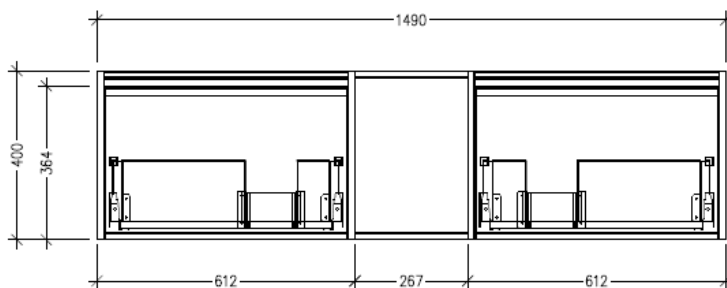

SPECIFICATION SHEET

Savanna Luxe 1500mm Wall Hung Double Basin Vanity

Code: 2376

Features

- Wall Hung
- 2 Drawers with Extrusion, 1 Open Shelf
- Double Basin
- Laminate Woodgrain & Solid Colours on MR Board
- Dimensions: H400 x W1500 x D453

Technical Details

Note: All measurements shown are in millimetres. Sizes are nominal.

TOP VIEW

SIDE VIEW

FRONT VIEW

SPECIFICATION SHEET

Savanna Luxe 1500mm Wall Hung Double Basin Vanity

Code: 2376

Features

- Wall Hung
- 2 Drawers with Handle, 1 Open Shelf
- Double Basin
- Laminate Woodgrain & Solid Colours on MR Board
- Dimensions: H400 x W1500 x D453

Technical Details

Note: All measurements shown are in millimetres. Sizes are nominal.

Technical Details

Note: All measurements shown are in millimetres. Sizes are nominal.

TOP VIEW

SIDE VIEW

FRONT VIEW