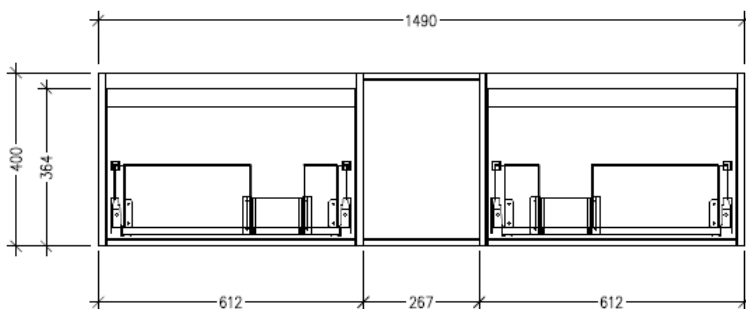

SPECIFICATION SHEET

Savanna Luxe 1500mm Wall Hung Double Basin Vanity

Code: 2376

Features

- Wall Hung
- 2 Drawers with Extrusion, 1 Open Shelf
- Double Basin
- Laminate Woodgrain & Solid Colours on MR Board
- Dimensions: H400 x W1500 x D453

Features

- Wall Hung
- 2 Drawers with Handle, 1 Open Shelf
- Double Basin
- Laminate Woodgrain & Solid Colours on MR Board
- Dimensions: H400 x W1500 x D453

Technical Details

Note: All measurements shown are in millimetres. Sizes are nominal.

TOP VIEW

SIDE VIEW

FRONT VIEW

SPECIFICATION SHEET

Savanna Luxe 1500mm Wall Hung Double Basin Vanity

Code: 2376

Features

- Wall Hung
- 2 Drawers with Negative Timber detail, 1 Open Shelf
- Double Basin
- Laminate Woodgrain & Solid Colours on MR Board
- Dimensions: H400 x W1500 x D453

Technical Details

Note: All measurements shown are in millimetres. Sizes are nominal.

TOP VIEW

SIDE VIEW

FRONT VIEW