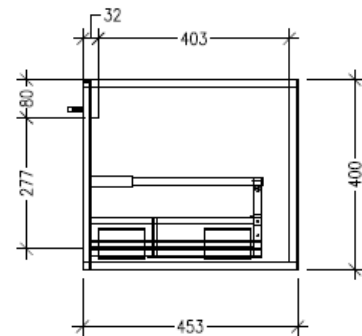

Technical Details

Note: All measurements shown are in millimetres. Sizes are nominal.

TOP VIEW

SIDE VIEW

FRONT VIEW

SPECIFICATION SHEET

Savanna Luxe 1500mm Wall Hung Left Hand Offset Basin Vanity

Code: 2378

Features

- Wall Hung
- 2 Drawers with Handle, 1 Open Shelf
- Left Hand Offset Basin
- Laminate Woodgrain & Solid Colours on MR Board
- Dimensions: H400 x W1500 x D453

Technical Details

Note: All measurements shown are in millimetres. Sizes are nominal.

TOP VIEW

SIDE VIEW

FRONT VIEW

SPECIFICATION SHEET

Savanna Luxe 1500mm Wall Hung Left Hand Offset Basin Vanity

Code: 2378

Features

- Wall Hung
- 2 Drawers with Negative Timber detail, 1 Open Shelf
- Left Hand Offset Basin
- Laminate Woodgrain & Solid Colours on MR Board
- Dimensions: H400 x W1500 x D453

Technical Details

Note: All measurements shown are in millimetres. Sizes are nominal.

TOP VIEW

SIDE VIEW

FRONT VIEW