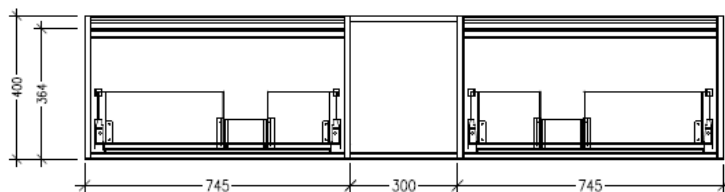

Technical Details

Note: All measurements shown are in millimetres. Sizes are nominal.

TOP VIEW

SIDE VIEW

FRONT VIEW

SPECIFICATION SHEET

Savanna Luxe 1500mm Wall Hung Left Hand Offset Basin Vanity

Code: 2378

Features

- Wall Hung
- 2 Drawers with Handle, 1 Open Shelf
- Left Hand Offset Basin
- Laminate Woodgrain & Solid Colours on MR Board
- Dimensions: H400 x W1500 x D453

Technical Details

Note: All measurements shown are in millimetres. Sizes are nominal.

TOP VIEW

SIDE VIEW

FRONT VIEW

SPECIFICATION SHEET

Savanna Luxe 1500mm Wall Hung Left Hand Offset Basin Vanity

Code: 2378

Features

- Wall Hung
- 2 Drawers with Negative Timber detail, 1 Open Shelf
- Left Hand Offset Basin
- Laminate Woodgrain & Solid Colours on MR Board
- Dimensions: H400 x W1500 x D453

Technical Details

Note: All measurements shown are in millimetres. Sizes are nominal.

TOP VIEW

SIDE VIEW

FRONT VIEW