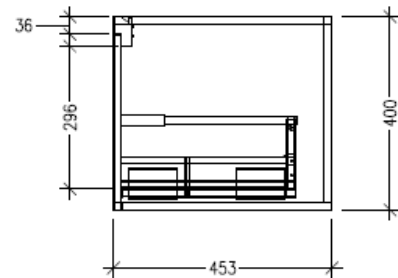

SPECIFICATION SHEET

Savanna Luxe 1500mm Wall Hung Left Hand Offset Basin Vanity

Code: 2378

Features

- Wall Hung
- 2 Drawers with Extrusion, 1 Open Shelf
- Left Hand Offset Basin
- Laminate Woodgrain & Solid Colours on MR Board
- Dimensions: H400 x W1500 x D453

Technical Details

Note: All measurements shown are in millimetres. Sizes are nominal.

TOP VIEW

SIDE VIEW

FRONT VIEW

SPECIFICATION SHEET

Savanna Luxe 1500mm Wall Hung Left Hand Offset Basin Vanity

Code: 2378

Features

- Wall Hung
- 2 Drawers with Handle, 1 Open Shelf
- Left Hand Offset Basin
- Laminate Woodgrain & Solid Colours on MR Board
- Dimensions: H400 x W1500 x D453

Technical Details

Note: All measurements shown are in millimetres. Sizes are nominal.

Technical Details

Note: All measurements shown are in millimetres. Sizes are nominal.

TOP VIEW

SIDE VIEW

FRONT VIEW