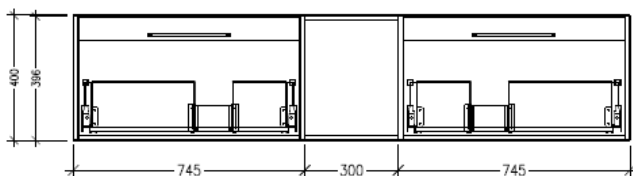

Technical Details

Note: All measurements shown are in millimetres. Sizes are nominal.

TOP VIEW

SIDE VIEW

FRONT VIEW

SPECIFICATION SHEET

Savanna Luxe 1500mm Wall Hung Left Hand Offset Basin Vanity

Code: 2378

Features

- Wall Hung
- 2 Drawers with Handle, 1 Open Shelf
- Left Hand Offset Basin
- Laminate Woodgrain & Solid Colours on MR Board
- Dimensions: H400 x W1500 x D453

Technical Details

Note: All measurements shown are in millimetres. Sizes are nominal.

TOP VIEW

SIDE VIEW

FRONT VIEW

SPECIFICATION SHEET

Savanna Luxe 1500mm Wall Hung Left Hand Offset Basin Vanity

Code: 2378

Features

- Wall Hung
- 2 Drawers with Negative Timber detail, 1 Open Shelf
- Left Hand Offset Basin
- Laminate Woodgrain & Solid Colours on MR Board
- Dimensions: H400 x W1500 x D453

Technical Details

Note: All measurements shown are in millimetres. Sizes are nominal.

TOP VIEW

SIDE VIEW

FRONT VIEW