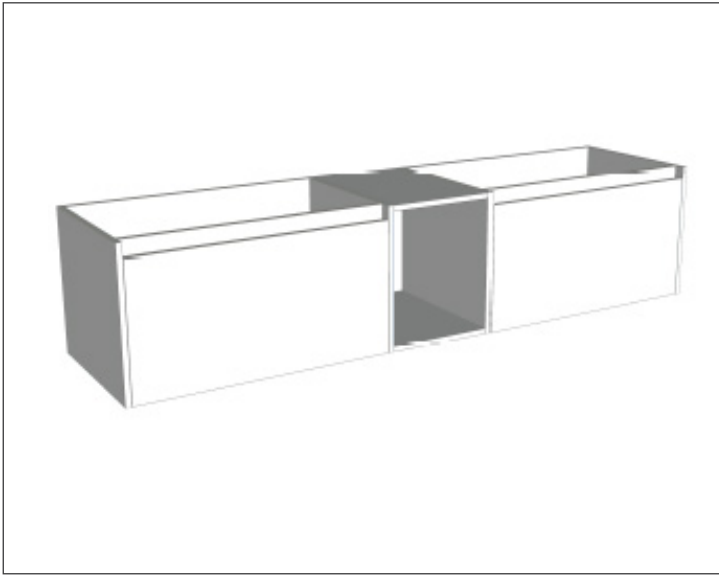

SPECIFICATION SHEET

Savanna Luxe 1500mm Wall Hung Left Hand Offset Basin Vanity

Code: 2378

Features

- Wall Hung
- 2 Drawers with Extrusion, 1 Open Shelf
- Left Hand Offset Basin
- Laminate Woodgrain & Solid Colours on MR Board
- Dimensions: H400 x W1500 x D453

Features

- Wall Hung
- 2 Drawers with Handle, 1 Open Shelf
- Left Hand Offset Basin
- Laminate Woodgrain & Solid Colours on MR Board
- Dimensions: H400 x W1500 x D453

Technical Details

Note: All measurements shown are in millimetres. Sizes are nominal.

TOP VIEW

SIDE VIEW

FRONT VIEW

SPECIFICATION SHEET

Savanna Luxe 1500mm Wall Hung Left Hand Offset Basin Vanity

Code: 2378

Features

- Wall Hung
- 2 Drawers with Negative Timber detail, 1 Open Shelf
- Left Hand Offset Basin
- Laminate Woodgrain & Solid Colours on MR Board
- Dimensions: H400 x W1500 x D453

Technical Details

Note: All measurements shown are in millimetres. Sizes are nominal.

TOP VIEW

SIDE VIEW

FRONT VIEW