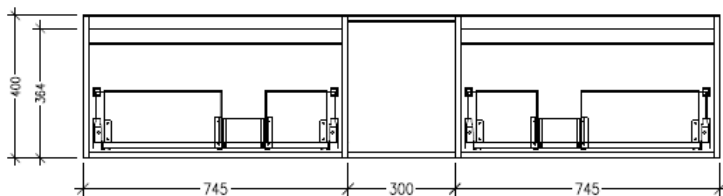

Technical Details

Note: All measurements shown are in millimetres. Sizes are nominal.

TOP VIEW

SIDE VIEW

FRONT VIEW

SPECIFICATION SHEET

Savanna Luxe 1500mm Wall Hung Left Hand Offset Basin Vanity

Code: 2378

Features

- Wall Hung
- 2 Drawers with Handle, 1 Open Shelf
- Left Hand Offset Basin
- Laminate Woodgrain & Solid Colours on MR Board
- Dimensions: H400 x W1500 x D453

Technical Details

Note: All measurements shown are in millimetres. Sizes are nominal.

TOP VIEW

SIDE VIEW

FRONT VIEW

SPECIFICATION SHEET

Savanna Luxe 1500mm Wall Hung Left Hand Offset Basin Vanity

Code: 2378

Features

- Wall Hung
- 2 Drawers with Negative Timber detail, 1 Open Shelf
- Left Hand Offset Basin
- Laminate Woodgrain & Solid Colours on MR Board
- Dimensions: H400 x W1500 x D453

Technical Details

Note: All measurements shown are in millimetres. Sizes are nominal.

TOP VIEW

SIDE VIEW

FRONT VIEW