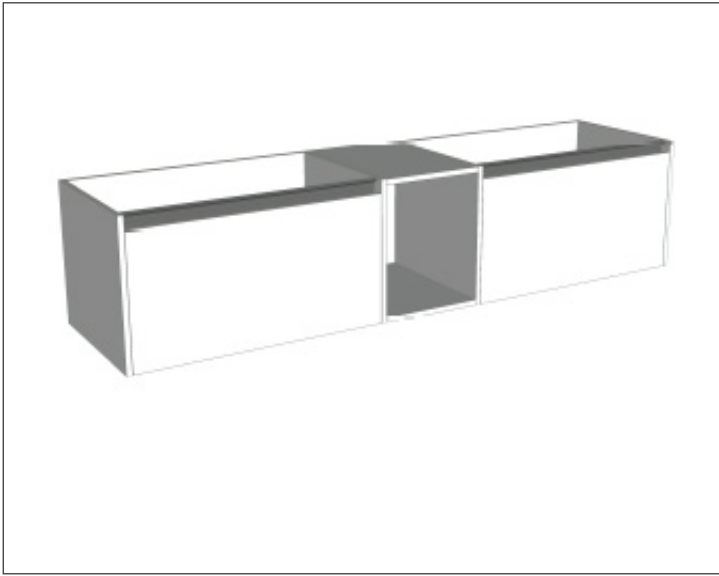

SPECIFICATION SHEET

Savanna Luxe 1500mm Wall Hung Left Hand Offset Basin Vanity

Code: 2378

Features

- Wall Hung
- 2 Drawers with Extrusion, 1 Open Shelf
- Left Hand Offset Basin
- Laminate Woodgrain & Solid Colours on MR Board
- Dimensions: H400 x W1500 x D453

Technical Details

Note: All measurements shown are in millimetres. Sizes are nominal.

TOP VIEW

SIDE VIEW

FRONT VIEW

SPECIFICATION SHEET

Savanna Luxe 1500mm Wall Hung Left Hand Offset Basin Vanity

Code: 2378

Features

- Wall Hung
- 2 Drawers with Handle, 1 Open Shelf
- Left Hand Offset Basin
- Laminate Woodgrain & Solid Colours on MR Board
- Dimensions: H400 x W1500 x D453

Technical Details

Note: All measurements shown are in millimetres. Sizes are nominal.

TOP VIEW

SIDE VIEW

FRONT VIEW

SPECIFICATION SHEET

Savanna Luxe 1500mm Wall Hung Left Hand Offset Basin Vanity

Code: 2378

Features

- Wall Hung
- 2 Drawers with Negative Timber detail, 1 Open Shelf
- Left Hand Offset Basin
- Laminate Woodgrain & Solid Colours on MR Board
- Dimensions: H400 x W1500 x D453