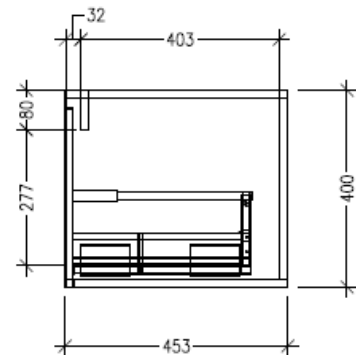

Technical Details

Note: All measurements shown are in millimetres. Sizes are nominal.

TOP VIEW

SIDE VIEW

FRONT VIEW

SPECIFICATION SHEET

Savanna Luxe 1500mm Wall Hung Left Hand Offset Basin Vanity

Code: 2378

Features

- Wall Hung
- 2 Drawers with Handle, 1 Open Shelf
- Left Hand Offset Basin
- Laminate Woodgrain & Solid Colours on MR Board
- Dimensions: H400 x W1500 x D453

Technical Details

Note: All measurements shown are in millimetres. Sizes are nominal.

TOP VIEW

SIDE VIEW

FRONT VIEW

SPECIFICATION SHEET

Savanna Luxe 1500mm Wall Hung Left Hand Offset Basin Vanity

Code: 2378

Features

- Wall Hung
- 2 Drawers with Negative Timber detail, 1 Open Shelf
- Left Hand Offset Basin
- Laminate Woodgrain & Solid Colours on MR Board
- Dimensions: H400 x W1500 x D453

Technical Details

Note: All measurements shown are in millimetres. Sizes are nominal.

TOP VIEW

SIDE VIEW

FRONT VIEW