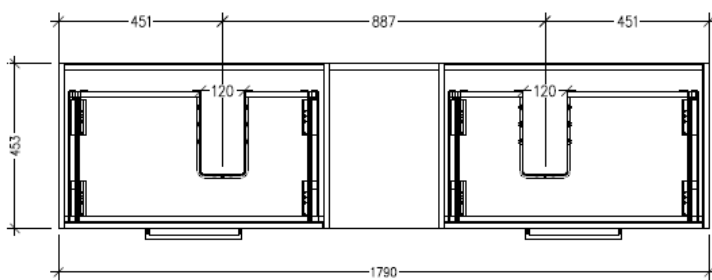

Technical Details

Note: All measurements shown are in millimetres. Sizes are nominal.

TOP VIEW

SIDE VIEW

FRONT VIEW

SPECIFICATION SHEET

Savanna Luxe 1500mm Wall Hung Left Hand Offset Basin Vanity

Code: 2378

Features

- Wall Hung
- 2 Drawers with Handle, 1 Open Shelf
- Left Hand Offset Basin
- Laminate Woodgrain & Solid Colours on MR Board
- Dimensions: H400 x W1500 x D453

Technical Details

Note: All measurements shown are in millimetres. Sizes are nominal.

TOP VIEW

SIDE VIEW

FRONT VIEW

SPECIFICATION SHEET

Savanna Luxe 1500mm Wall Hung Left Hand Offset Basin Vanity

Code: 2378

Features

- Wall Hung
- 2 Drawers with Negative Timber detail, 1 Open Shelf
- Left Hand Offset Basin
- Laminate Woodgrain & Solid Colours on MR Board
- Dimensions: H400 x W1500 x D453

Technical Details

Note: All measurements shown are in millimetres. Sizes are nominal.

TOP VIEW

SIDE VIEW

FRONT VIEW