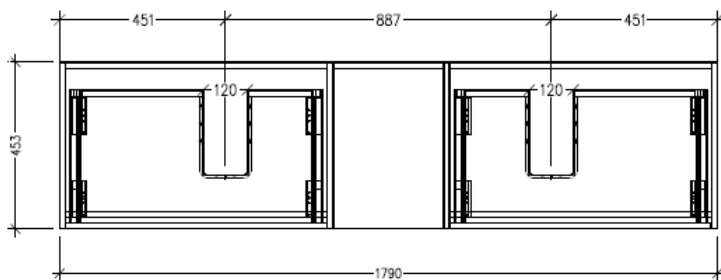

Technical Details

Note: All measurements shown are in millimetres. Sizes are nominal.

TOP VIEW

SIDE VIEW

FRONT VIEW

SPECIFICATION SHEET

Savanna Luxe 1500mm Wall Hung Left Hand Offset Basin Vanity

Code: 2378

Features

- Wall Hung
- 2 Drawers with Handle, 1 Open Shelf
- Left Hand Offset Basin
- Laminate Woodgrain & Solid Colours on MR Board
- Dimensions: H400 x W1500 x D453

Technical Details

Note: All measurements shown are in millimetres. Sizes are nominal.

TOP VIEW

SIDE VIEW

FRONT VIEW

SPECIFICATION SHEET

Savanna Luxe 1500mm Wall Hung Left Hand Offset Basin Vanity

Code: 2378

Features

- Wall Hung
- 2 Drawers with Negative Timber detail, 1 Open Shelf
- Left Hand Offset Basin
- Laminate Woodgrain & Solid Colours on MR Board
- Dimensions: H400 x W1500 x D453

Technical Details

Note: All measurements shown are in millimetres. Sizes are nominal.

TOP VIEW

SIDE VIEW

FRONT VIEW