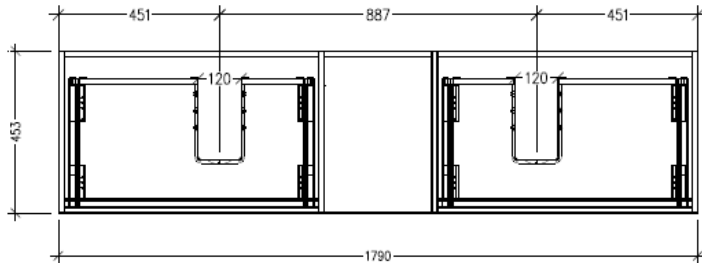

SPECIFICATION SHEET

Savanna Luxe 1500mm Wall Hung Left Hand Offset Basin Vanity

Code: 2378

Features

- Wall Hung
- 2 Drawers with Extrusion, 1 Open Shelf
- Left Hand Offset Basin
- Laminate Woodgrain & Solid Colours on MR Board
- Dimensions: H400 x W1500 x D453

Technical Details

Note: All measurements shown are in millimetres. Sizes are nominal.

TOP VIEW

SIDE VIEW

FRONT VIEW

SPECIFICATION SHEET

Savanna Luxe 1500mm Wall Hung Left Hand Offset Basin Vanity

Code: 2378

Features

- Wall Hung
- 2 Drawers with Handle, 1 Open Shelf
- Left Hand Offset Basin
- Laminate Woodgrain & Solid Colours on MR Board
- Dimensions: H400 x W1500 x D453

Technical Details

Note: All measurements shown are in millimetres. Sizes are nominal.

Technical Details

Note: All measurements shown are in millimetres. Sizes are nominal.

TOP VIEW

SIDE VIEW

FRONT VIEW