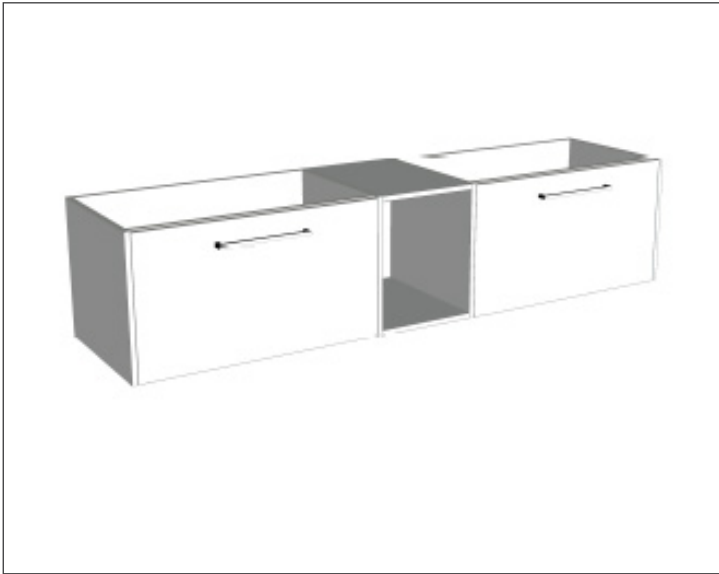

SPECIFICATION SHEET

Savanna Luxe 1500mm Wall Hung Left Hand Offset Basin Vanity

Code: 2378

Features

- Wall Hung
- 2 Drawers with Extrusion, 1 Open Shelf
- Left Hand Offset Basin
- Laminate Woodgrain & Solid Colours on MR Board
- Dimensions: H400 x W1500 x D453

Technical Details

Note: All measurements shown are in millimetres. Sizes are nominal.

TOP VIEW

SIDE VIEW

FRONT VIEW

SPECIFICATION SHEET

Savanna Luxe 1500mm Wall Hung Left Hand Offset Basin Vanity

Code: 2378

Features

- Wall Hung
- 2 Drawers with Handle, 1 Open Shelf
- Left Hand Offset Basin
- Laminate Woodgrain & Solid Colours on MR Board
- Dimensions: H400 x W1500 x D453

Technical Details

Note: All measurements shown are in millimetres. Sizes are nominal.

TOP VIEW

SIDE VIEW

FRONT VIEW

SPECIFICATION SHEET

Savanna Luxe 1500mm Wall Hung Left Hand Offset Basin Vanity

Code: 2378

Features

- Wall Hung
- 2 Drawers with Negative Timber detail, 1 Open Shelf
- Left Hand Offset Basin
- Laminate Woodgrain & Solid Colours on MR Board
- Dimensions: H400 x W1500 x D453