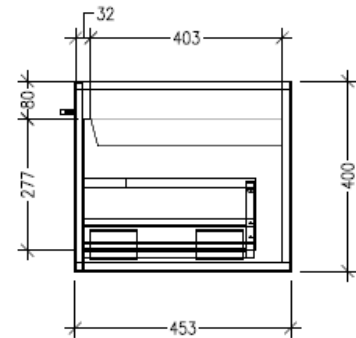

SPECIFICATION SHEET

Savanna Luxe 1800mm Wall Hung Vanity

Code: 2380

Features

- Wall Hung
- 2 Drawers with Handle, 2 Open Shelves
- Centre Basin
- Laminate Woodgrain & Solid Colours on MR Board
- Dimensions: H400 x W1800 x D453

Technical Details

Note: All measurements shown are in millimetres. Sizes are nominal.

SIDE VIEW