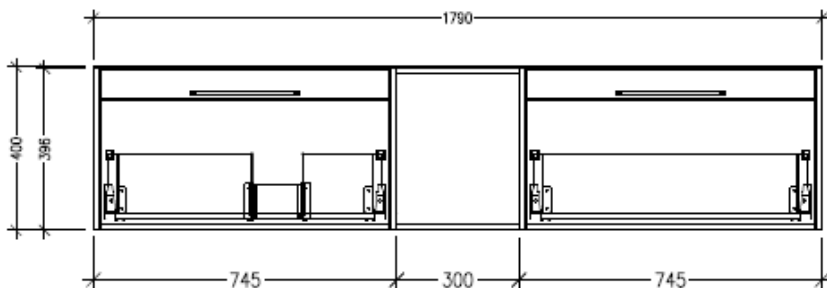

Features

- Wall Hung
- 2 Drawers with Extrusion, 1 Open Shelf
- Left Hand Offset Basin
- Laminate Woodgrain & Solid Colours on MR Board
- Dimensions: H400 x W1800 x D453

Technical Details

Note: All measurements shown are in millimetres. Sizes are nominal.

Technical Details

Note: All measurements shown are in millimetres. Sizes are nominal.

TOP VIEW

SIDE VIEW

FRONT VIEW

SPECIFICATION SHEET

Savanna Luxe 1800mm Wall Hung Left Hand Offset Basin Vanity

Code: 2384L

Features

- Wall Hung
- 2 Drawers with Negative Timber detail, 1 Open Shelf
- Left Hand Offset Basin
- Laminate Woodgrain & Solid Colours on MR Board
- Dimensions: H400 x W1800 x D453

Technical Details

Note: All measurements shown are in millimetres. Sizes are nominal.

Technical Details

Note: All measurements shown are in millimetres. Sizes are nominal.

TOP VIEW

SIDE VIEW

FRONT VIEW

SPECIFICATION SHEET

Savanna Luxe 1800mm Wall Hung Right Hand Offset Basin Vanity

Code: 2384R