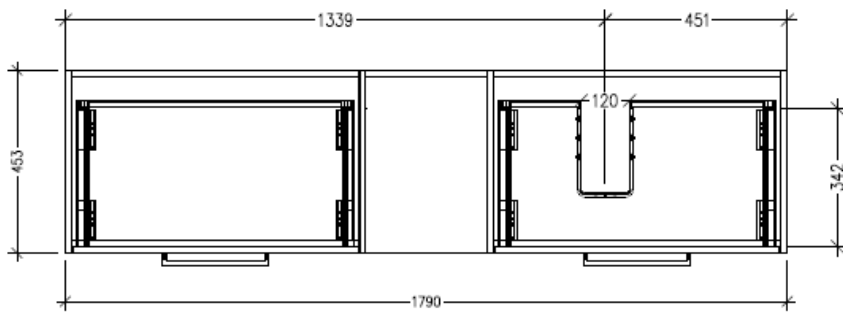

Features

- Wall Hung
- 2 Drawers with Negative Timber detail, 1 Open Shelf
- Left Hand Offset Basin
- Laminate Woodgrain & Solid Colours on MR Board
- Dimensions: H400 x W1800 x D453

Technical Details

Note: All measurements shown are in millimetres. Sizes are nominal.

Technical Details

Note: All measurements shown are in millimetres. Sizes are nominal.

TOP VIEW

SIDE VIEW

FRONT VIEW

SPECIFICATION SHEET

Savanna Luxe 1800mm Wall Hung Right Hand Offset Basin Vanity

Code: 2384R

Features

- Wall Hung
- 2 Drawers with Handle, 1 Open Shelf
- Right Hand Offset Basin
- Laminate Woodgrain & Solid Colours on MR Board
- Dimensions: H400 x W1800 x D453

Technical Details

Note: All measurements shown are in millimetres. Sizes are nominal.

Features

- Wall Hung
- 2 Drawers with Handle, 1 Open Shelf
- Double Basin
- Laminate Woodgrain & Solid Colours on MR Board
- Dimensions: H400 x W1800 x D453

Technical Details

Note: All measurements shown are in millimetres. Sizes are nominal.