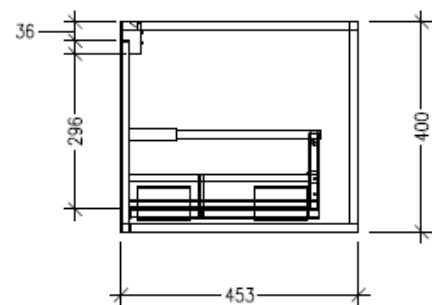

Features

- Wall Hung
- 2 Drawers with Handle, 2 Open Shelves
- Centre Basin
- Laminate Woodgrain & Solid Colours on MR Board
- Dimensions: H400 x W1800 x D453

Technical Details

Note: All measurements shown are in millimetres. Sizes are nominal.

Features

- Wall Hung
- 2 Drawers with Extrusion, 1 Open Shelf
- Left Hand Offset Basin
- Laminate Woodgrain & Solid Colours on MR Board
- Dimensions: H400 x W1800 x D453

Technical Details

Note: All measurements shown are in millimetres. Sizes are nominal.

TOP VIEW

SIDE VIEW

FRONT VIEW

SPECIFICATION SHEET

Savanna Luxe 1800mm Wall Hung Left Hand Offset Basin Vanity

Code: 2384L

Features

- Wall Hung
- 2 Drawers with Handle, 1 Open Shelf
- Left Hand Offset Basin
- Laminate Woodgrain & Solid Colours on MR Board
- Dimensions: H400 x W1800 x D453

Technical Details

Note: All measurements shown are in millimetres. Sizes are nominal.

TOP VIEW

SIDE VIEW

FRONT VIEW