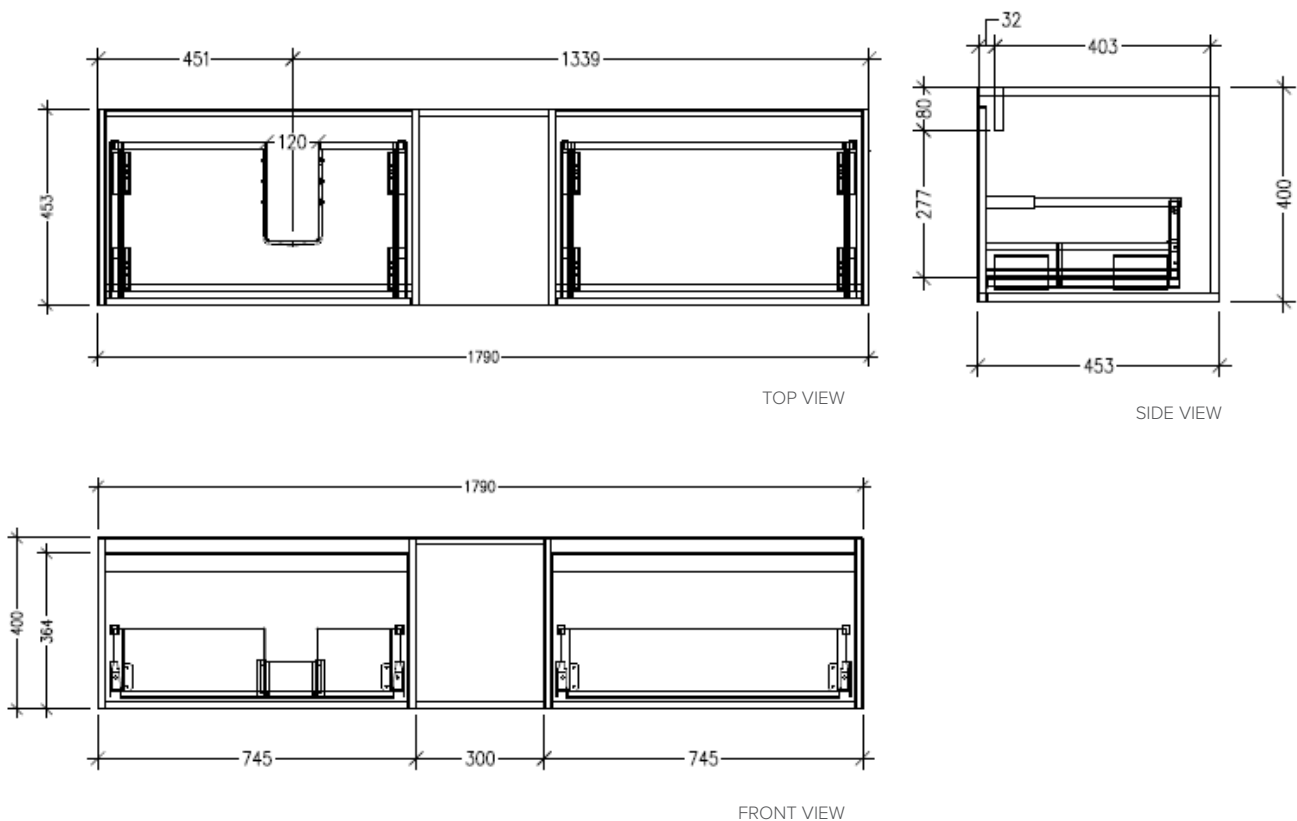

Features

- Wall Hung
- 2 Drawers with Extrusion, 1 Open Shelf
- Left Hand Offset Basin
- Laminate Woodgrain & Solid Colours on MR Board
- Dimensions: H400 x W1800 x D453

Technical Details

Note: All measurements shown are in millimetres. Sizes are nominal.

Technical Details

Note: All measurements shown are in millimetres. Sizes are nominal.

TOP VIEW

SIDE VIEW

FRONT VIEW

SPECIFICATION SHEET

Savanna Luxe 1800mm Wall Hung Left Hand Offset Basin Vanity

Code: 2384L

Features

- Wall Hung
- 2 Drawers with Negative Timber detail, 1 Open Shelf
- Left Hand Offset Basin
- Laminate Woodgrain & Solid Colours on MR Board
- Dimensions: H400 x W1800 x D453

Technical Details

Note: All measurements shown are in millimetres. Sizes are nominal.

Features

- Wall Hung
- 2 Drawers with Handle, 1 Open Shelf
- Right Hand Offset Basin
- Laminate Woodgrain & Solid Colours on MR Board
- Dimensions: H400 x W1800 x D453

Technical Details

Note: All measurements shown are in millimetres. Sizes are nominal.