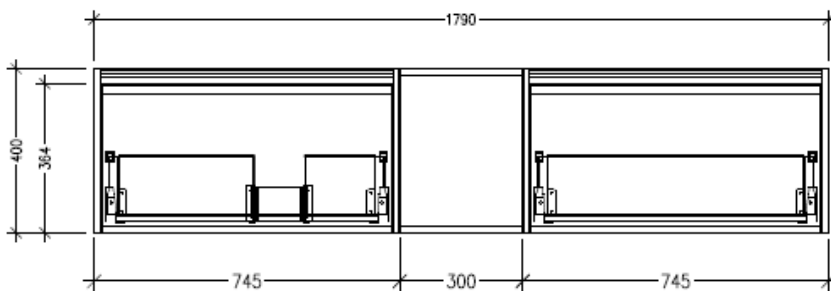

Features

- Wall Hung
- 2 Drawers with Extrusion, 1 Open Shelf
- Left Hand Offset Basin
- Laminate Woodgrain & Solid Colours on MR Board
- Dimensions: H400 x W1800 x D453

Technical Details

Note: All measurements shown are in millimetres. Sizes are nominal.

TOP VIEW

SIDE VIEW

FRONT VIEW

SPECIFICATION SHEET

Savanna Luxe 1800mm Wall Hung Left Hand Offset Basin Vanity

Code: 2384L

Features

- Wall Hung
- 2 Drawers with Handle, 1 Open Shelf
- Left Hand Offset Basin
- Laminate Woodgrain & Solid Colours on MR Board
- Dimensions: H400 x W1800 x D453

Technical Details

Note: All measurements shown are in millimetres. Sizes are nominal.

TOP VIEW

SIDE VIEW

FRONT VIEW

SPECIFICATION SHEET

Savanna Luxe 1800mm Wall Hung Left Hand Offset Basin Vanity

Code: 2384L

Features

- Wall Hung
- 2 Drawers with Negative Timber detail, 1 Open Shelf
- Left Hand Offset Basin
- Laminate Woodgrain & Solid Colours on MR Board
- Dimensions: H400 x W1800 x D453

Technical Details

Note: All measurements shown are in millimetres. Sizes are nominal.