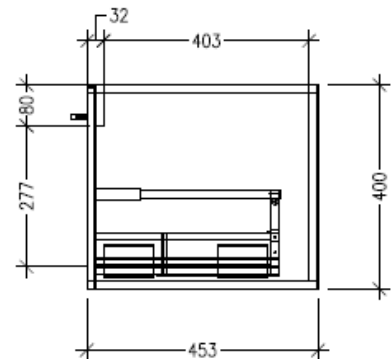

SPECIFICATION SHEET

Savanna Luxe 1800mm Wall Hung Double Basin Vanity

Code: 2388

Features

- Wall Hung
- 2 Drawers with Handle, 1 Open Shelf
- Double Basin
- Laminate Woodgrain & Solid Colours on MR Board
- Dimensions: H400 x W1800 x D453

Technical Details

Note: All measurements shown are in millimetres. Sizes are nominal.

SIDE VIEW