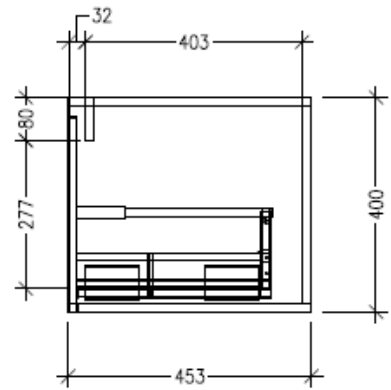

Technical Details

Note: All measurements shown are in millimetres. Sizes are nominal.

TOP VIEW

SIDE VIEW

FRONT VIEW

SPECIFICATION SHEET

Savanna Luxe 1800mm Wall Hung Double Basin Vanity

Code: 2388

Features

- Wall Hung
- 2 Drawers with Handle, 1 Open Shelf
- Double Basin
- Laminate Woodgrain & Solid Colours on MR Board
- Dimensions: H400 x W1800 x D453

Technical Details

Note: All measurements shown are in millimetres. Sizes are nominal.

TOP VIEW

SIDE VIEW

FRONT VIEW

SPECIFICATION SHEET

Savanna Luxe 1800mm Wall Hung Double Basin Vanity

Code: 2388

Features

- Wall Hung
- 2 Drawers with Negative Timber detail, 1 Open Shelf
- Double Basin
- Laminate Woodgrain & Solid Colours on MR Board
- Dimensions: H400 x W1800 x D453

Technical Details

Note: All measurements shown are in millimetres. Sizes are nominal.

TOP VIEW

SIDE VIEW

FRONT VIEW