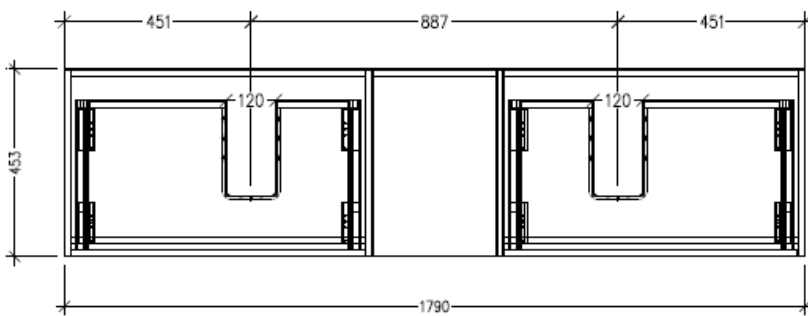

Technical Details

Note: All measurements shown are in millimetres. Sizes are nominal.

TOP VIEW

SIDE VIEW

FRONT VIEW

SPECIFICATION SHEET

Savanna Luxe 1800mm Wall Hung Double Basin Vanity

Code: 2388

Features

- Wall Hung
- 2 Drawers with Handle, 1 Open Shelf
- Double Basin
- Laminate Woodgrain & Solid Colours on MR Board
- Dimensions: H400 x W1800 x D453

Technical Details

Note: All measurements shown are in millimetres. Sizes are nominal.

TOP VIEW

SIDE VIEW

FRONT VIEW

SPECIFICATION SHEET

Savanna Luxe 1800mm Wall Hung Double Basin Vanity

Code: 2388

Features

- Wall Hung
- 2 Drawers with Negative Timber detail, 1 Open Shelf
- Double Basin
- Laminate Woodgrain & Solid Colours on MR Board
- Dimensions: H400 x W1800 x D453

Technical Details

Note: All measurements shown are in millimetres. Sizes are nominal.

TOP VIEW

SIDE VIEW

FRONT VIEW