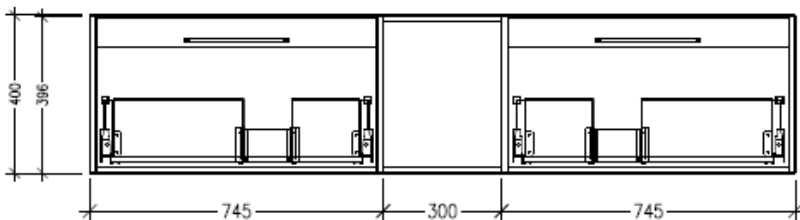

SPECIFICATION SHEET

Savanna Luxe 1800mm Wall Hung Double Basin Vanity

Code: 2388

Features

- Wall Hung
- 2 Drawers with Handle, 1 Open Shelf
- Double Basin
- Laminate Woodgrain & Solid Colours on MR Board
- Dimensions: H400 x W1800 x D453

Technical Details

Note: All measurements shown are in millimetres. Sizes are nominal.

FRONT VIEW