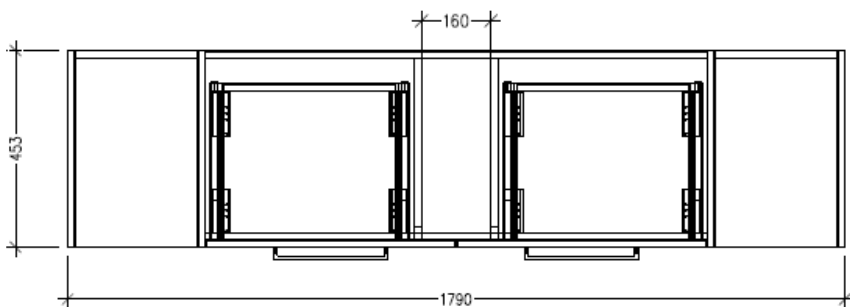

SPECIFICATION SHEET

Savanna Luxe 1800mm Wall Hung Vanity

Code: 2380

Features

- Wall Hung
- 2 Drawers with Extrusion, 2 Open Shelves
- Centre Basin
- Laminate Woodgrain & Solid Colours on MR Board
- Dimensions: H400 x W1800 x D453

Technical Details

Note: All measurements shown are in millimetres. Sizes are nominal.

TOP VIEW

SIDE VIEW

FRONT VIEW

SPECIFICATION SHEET

Savanna Luxe 1800mm Wall Hung Vanity

Code: 2380

Features

- Wall Hung
- 2 Drawers with Handle, 2 Open Shelves
- Centre Basin
- Laminate Woodgrain & Solid Colours on MR Board
- Dimensions: H400 x W1800 x D453

Technical Details

Note: All measurements shown are in millimetres. Sizes are nominal.

Features

- Wall Hung
- 2 Drawers with Extrusion, 1 Open Shelf
- Left Hand Offset Basin
- Laminate Woodgrain & Solid Colours on MR Board
- Dimensions: H400 x W1800 x D453

Technical Details

Note: All measurements shown are in millimetres. Sizes are nominal.