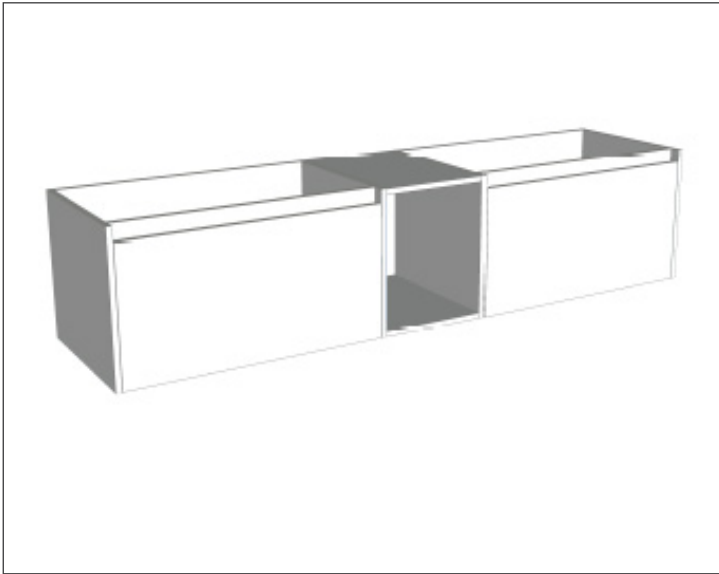

Features

- Wall Hung
- 2 Drawers with Handle, 1 Open Shelf
- Double Basin
- Laminate Woodgrain & Solid Colours on MR Board
- Dimensions: H400 x W1800 x D453

Technical Details

Note: All measurements shown are in millimetres. Sizes are nominal.

TOP VIEW

SIDE VIEW

FRONT VIEW

SPECIFICATION SHEET

Savanna Luxe 1800mm Wall Hung Double Basin Vanity

Code: 2388

Features

- Wall Hung
- 2 Drawers with Negative Timber detail, 1 Open Shelf
- Double Basin
- Laminate Woodgrain & Solid Colours on MR Board
- Dimensions: H400 x W1800 x D453

Technical Details

Note: All measurements shown are in millimetres. Sizes are nominal.

TOP VIEW

SIDE VIEW

FRONT VIEW