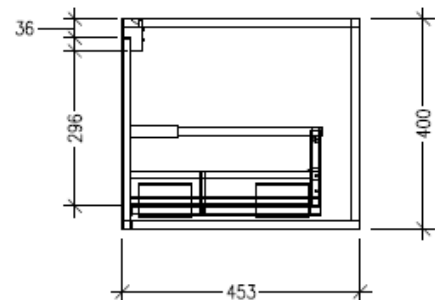

Features

- Wall Hung
- 2 Drawers with Handle, 1 Open Shelf
- Right Hand Offset Basin
- Laminate Woodgrain & Solid Colours on MR Board
- Dimensions: H400 x W1800 x D453

Technical Details

Note: All measurements shown are in millimetres. Sizes are nominal.

Technical Details

Note: All measurements shown are in millimetres. Sizes are nominal.

TOP VIEW

SIDE VIEW

FRONT VIEW

SPECIFICATION SHEET

Savanna Luxe 1800mm Wall Hung Double Basin Vanity

Code: 2388

Features

- Wall Hung
- 2 Drawers with Handle, 1 Open Shelf
- Double Basin
- Laminate Woodgrain & Solid Colours on MR Board
- Dimensions: H400 x W1800 x D453

Technical Details

Note: All measurements shown are in millimetres. Sizes are nominal.

Technical Details

Note: All measurements shown are in millimetres. Sizes are nominal.

TOP VIEW

SIDE VIEW

FRONT VIEW