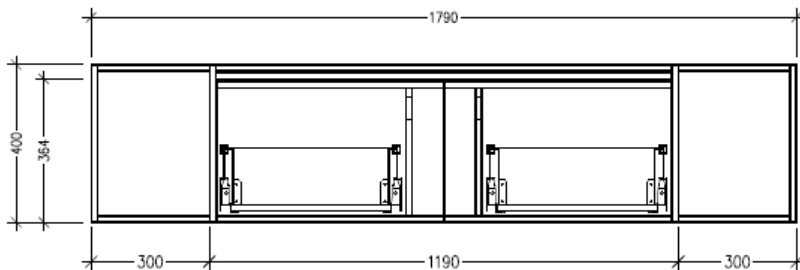

SPECIFICATION SHEET

Savanna Luxe 1800mm Wall Hung Vanity

Code: 2380

Features

- Wall Hung
- 2 Drawers with Extrusion, 2 Open Shelves
- Centre Basin
- Laminate Woodgrain & Solid Colours on MR Board
- Dimensions: H400 x W1800 x D453

Technical Details

Note: All measurements shown are in millimetres. Sizes are nominal.

TOP VIEW

SIDE VIEW

FRONT VIEW

SPECIFICATION SHEET

Savanna Luxe 1800mm Wall Hung Vanity

Code: 2380

Features

- Wall Hung
- 2 Drawers with Handle, 2 Open Shelves
- Centre Basin
- Laminate Woodgrain & Solid Colours on MR Board
- Dimensions: H400 x W1800 x D453

Technical Details

Note: All measurements shown are in millimetres. Sizes are nominal.

TOP VIEW

SIDE VIEW

FRONT VIEW

SPECIFICATION SHEET

Savanna Luxe 1800mm Wall Hung Vanity

Code: 2380

Features

- Wall Hung
- 2 Drawers with Negative Timber detail, 2 Open Shelves
- Centre Basin
- Laminate Woodgrain & Solid Colours on MR Board
- Dimensions: H400 x W1800 x D453