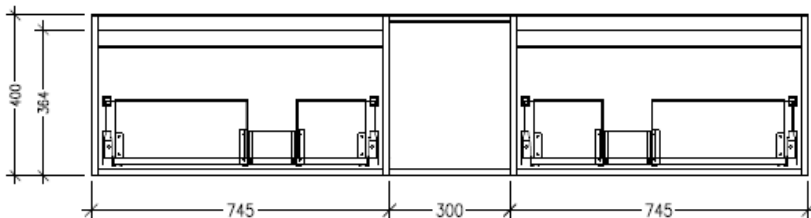

Features

- Wall Hung
- 2 Drawers with Handle, 1 Open Shelf
- Double Basin
- Laminate Woodgrain & Solid Colours on MR Board
- Dimensions: H400 x W1800 x D453

Technical Details

Note: All measurements shown are in millimetres. Sizes are nominal.

Technical Details

Note: All measurements shown are in millimetres. Sizes are nominal.

TOP VIEW

SIDE VIEW

FRONT VIEW