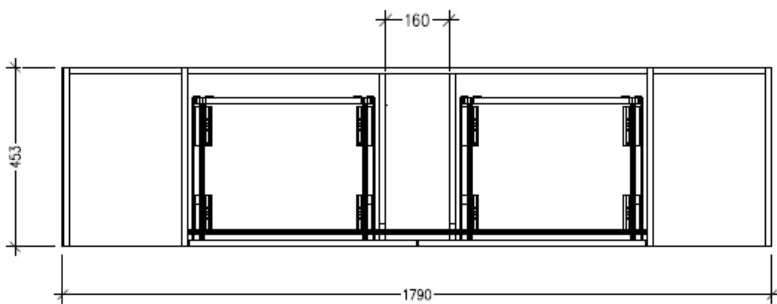

SPECIFICATION SHEET

Savanna Luxe 1800mm Wall Hung Vanity

Code: 2380

Features

- Wall Hung
- 2 Drawers with Extrusion, 2 Open Shelves
- Centre Basin
- Laminate Woodgrain & Solid Colours on MR Board
- Dimensions: H400 x W1800 x D453

Technical Details

Note: All measurements shown are in millimetres. Sizes are nominal.

TOP VIEW

SIDE VIEW

FRONT VIEW

SPECIFICATION SHEET

Savanna Luxe 1800mm Wall Hung Vanity

Code: 2380

Features

- Wall Hung
- 2 Drawers with Handle, 2 Open Shelves
- Centre Basin
- Laminate Woodgrain & Solid Colours on MR Board
- Dimensions: H400 x W1800 x D453

Technical Details

Note: All measurements shown are in millimetres. Sizes are nominal.

TOP VIEW

SIDE VIEW

FRONT VIEW

SPECIFICATION SHEET

Savanna Luxe 1800mm Wall Hung Vanity

Code: 2380

Features

- Wall Hung
- 2 Drawers with Negative Timber detail, 2 Open Shelves
- Centre Basin
- Laminate Woodgrain & Solid Colours on MR Board
- Dimensions: H400 x W1800 x D453