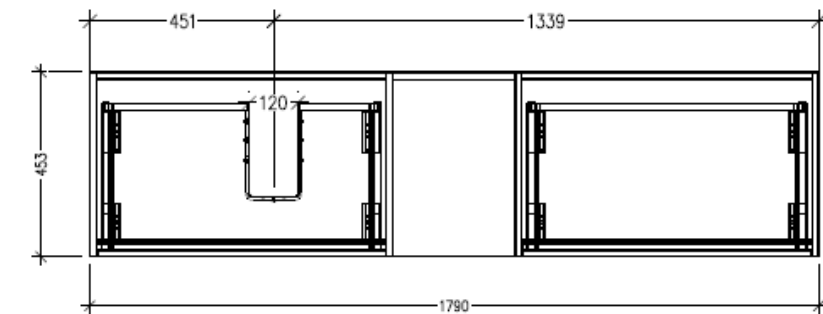

Features

- Wall Hung
- 2 Drawers with Handle, 2 Open Shelves
- Centre Basin
- Laminate Woodgrain & Solid Colours on MR Board
- Dimensions: H400 x W1800 x D453

Technical Details

Note: All measurements shown are in millimetres. Sizes are nominal.

Technical Details

Note: All measurements shown are in millimetres. Sizes are nominal.

TOP VIEW

SIDE VIEW

FRONT VIEW

SPECIFICATION SHEET

Savanna Luxe 1800mm Wall Hung Left Hand Offset Basin Vanity

Code: 2384L

Features

- Wall Hung
- 2 Drawers with Extrusion, 1 Open Shelf
- Left Hand Offset Basin
- Laminate Woodgrain & Solid Colours on MR Board
- Dimensions: H400 x W1800 x D453

Technical Details

Note: All measurements shown are in millimetres. Sizes are nominal.

Technical Details

Note: All measurements shown are in millimetres. Sizes are nominal.

TOP VIEW

SIDE VIEW

FRONT VIEW