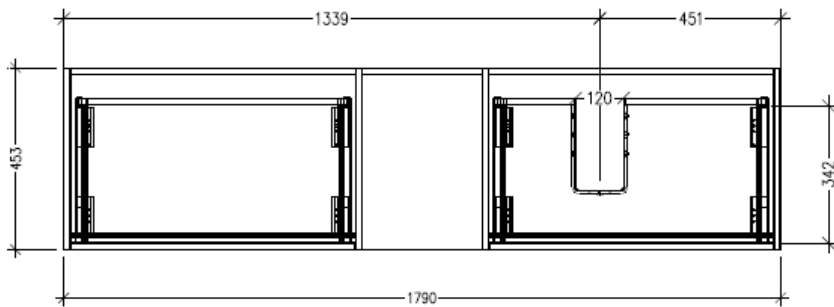

Features

- Wall Hung
- 2 Drawers with Negative Timber detail, 1 Open Shelf
- Left Hand Offset Basin
- Laminate Woodgrain & Solid Colours on MR Board
- Dimensions: H400 x W1800 x D453

Technical Details

Note: All measurements shown are in millimetres. Sizes are nominal.

SPECIFICATION SHEET

Savanna Luxe 1800mm Wall Hung Right Hand Offset Basin Vanity

Code: 2384R

Features

- Wall Hung
- 2 Drawers with Extrusion, 1 Open Shelf
- Right Hand Offset Basin
- Laminate Woodgrain & Solid Colours on MR Board
- Dimensions: H400 x W1800 x D453

Technical Details

Note: All measurements shown are in millimetres. Sizes are nominal.

TOP VIEW

SIDE VIEW

FRONT VIEW

SPECIFICATION SHEET

Savanna Luxe 1800mm Wall Hung Right Hand Offset Basin Vanity

Code: 2384R

Features

- Wall Hung
- 2 Drawers with Handle, 1 Open Shelf
- Right Hand Offset Basin
- Laminate Woodgrain & Solid Colours on MR Board
- Dimensions: H400 x W1800 x D453

Technical Details

Note: All measurements shown are in millimetres. Sizes are nominal.