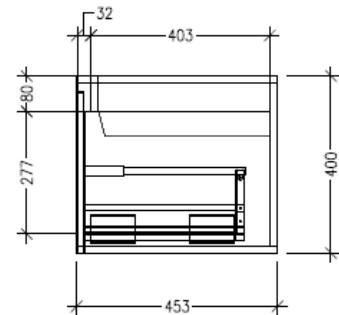

SPECIFICATION SHEET

Savanna Luxe 1800mm Wall Hung Vanity

Code: 2380

Features

- Wall Hung
- 2 Drawers with Negative Timber detail, 2 Open Shelves
- Centre Basin
- Laminate Woodgrain & Solid Colours on MR Board
- Dimensions: H400 x W1800 x D453

Technical Details

Note: All measurements shown are in millimetres. Sizes are nominal.

SIDE VIEW