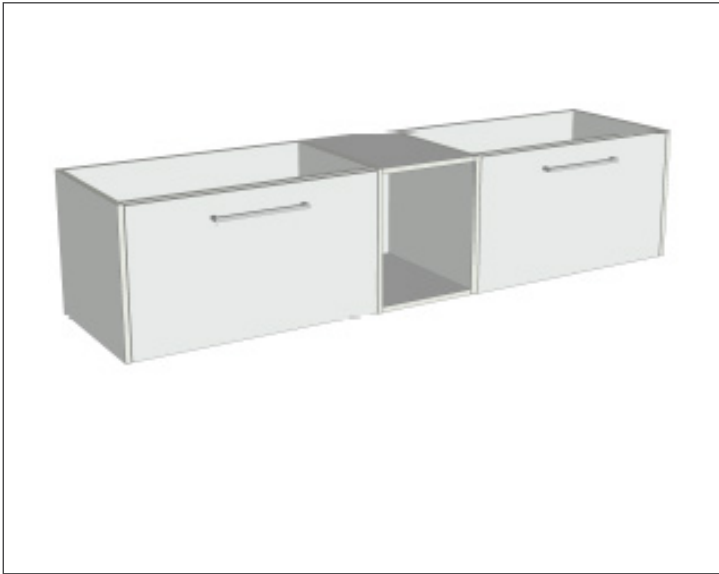

Features

- Wall Hung
- 2 Drawers with Handle, 2 Open Shelves
- Centre Basin
- Laminate Woodgrain & Solid Colours on MR Board
- Dimensions: H400 x W1800 x D453

Technical Details

Note: All measurements shown are in millimetres. Sizes are nominal.

Features

- Wall Hung
- 2 Drawers with Extrusion, 1 Open Shelf
- Left Hand Offset Basin
- Laminate Woodgrain & Solid Colours on MR Board
- Dimensions: H400 x W1800 x D453

Technical Details

Note: All measurements shown are in millimetres. Sizes are nominal.

TOP VIEW

SIDE VIEW

FRONT VIEW

SPECIFICATION SHEET

Savanna Luxe 1800mm Wall Hung Left Hand Offset Basin Vanity

Code: 2384L

Features

- Wall Hung
- 2 Drawers with Handle, 1 Open Shelf
- Left Hand Offset Basin
- Laminate Woodgrain & Solid Colours on MR Board
- Dimensions: H400 x W1800 x D453

Features

- Wall Hung
- 2 Drawers with Negative Timber detail, 1 Open Shelf
- Left Hand Offset Basin
- Laminate Woodgrain & Solid Colours on MR Board
- Dimensions: H400 x W1800 x D453

Technical Details

Note: All measurements shown are in millimetres. Sizes are nominal.