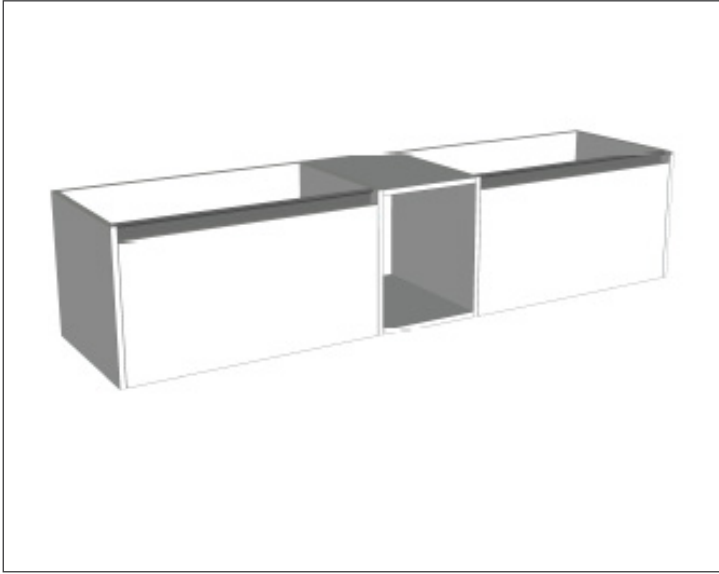

Features

- Wall Hung
- 2 Drawers with Handle, 1 Open Shelf
- Right Hand Offset Basin
- Laminate Woodgrain & Solid Colours on MR Board
- Dimensions: H400 x W1800 x D453

Technical Details

Note: All measurements shown are in millimetres. Sizes are nominal.

TOP VIEW

SIDE VIEW

FRONT VIEW

SPECIFICATION SHEET

Savanna Luxe 1800mm Wall Hung Double Basin Vanity

Code: 2388

Features

- Wall Hung
- 2 Drawers with Extrusion, 1 Open Shelf
- Double Basin
- Laminate Woodgrain & Solid Colours on MR Board
- Dimensions: H400 x W1800 x D453

Features

- Wall Hung
- 2 Drawers with Handle, 1 Open Shelf
- Double Basin
- Laminate Woodgrain & Solid Colours on MR Board
- Dimensions: H400 x W1800 x D453

Technical Details

Note: All measurements shown are in millimetres. Sizes are nominal.