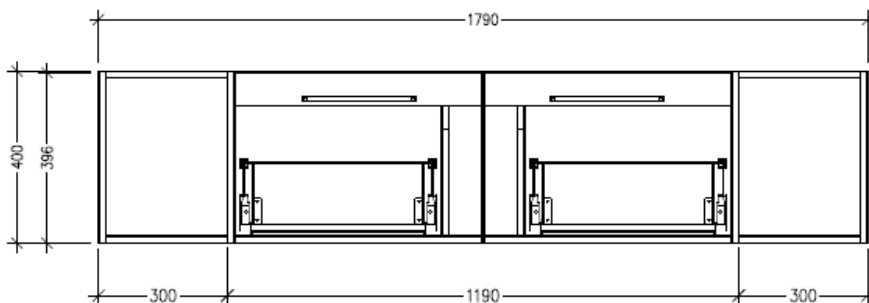

Technical Details

Note: All measurements shown are in millimetres. Sizes are nominal.

TOP VIEW

SIDE VIEW

FRONT VIEW

SPECIFICATION SHEET

Savanna Luxe 1800mm Wall Hung Vanity

Code: 2380

Features

- Wall Hung
- 2 Drawers with Handle, 2 Open Shelves
- Centre Basin
- Laminate Woodgrain & Solid Colours on MR Board
- Dimensions: H400 x W1800 x D453

Technical Details

Note: All measurements shown are in millimetres. Sizes are nominal.

TOP VIEW

SIDE VIEW

FRONT VIEW

SPECIFICATION SHEET

Savanna Luxe 1800mm Wall Hung Vanity

Code: 2380

Features

- Wall Hung
- 2 Drawers with Negative Timber detail, 2 Open Shelves
- Centre Basin
- Laminate Woodgrain & Solid Colours on MR Board
- Dimensions: H400 x W1800 x D453

Features

- Wall Hung
- 2 Drawers with Extrusion, 1 Open Shelf
- Left Hand Offset Basin
- Laminate Woodgrain & Solid Colours on MR Board
- Dimensions: H400 x W1800 x D453

Technical Details

Note: All measurements shown are in millimetres. Sizes are nominal.