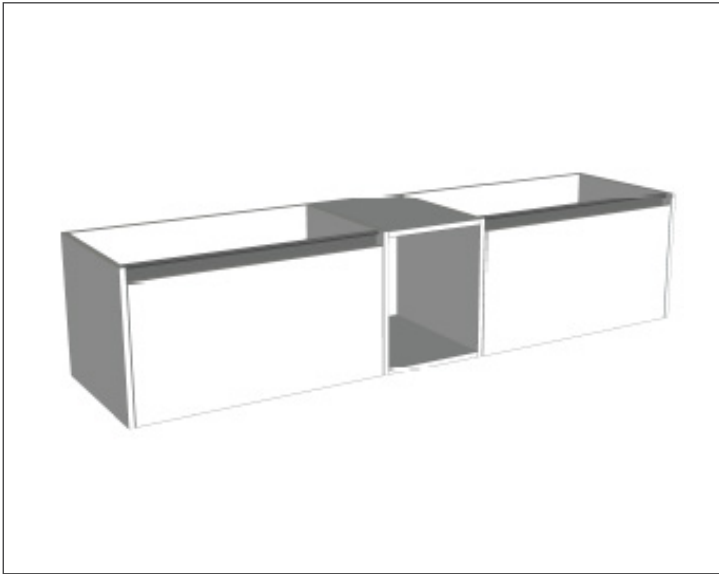

Features

- Wall Hung
- 2 Drawers with Negative Timber detail, 1 Open Shelf
- Left Hand Offset Basin
- Laminate Woodgrain & Solid Colours on MR Board
- Dimensions: H400 x W1800 x D453

Technical Details

Note: All measurements shown are in millimetres. Sizes are nominal.

SPECIFICATION SHEET

Savanna Luxe 1800mm Wall Hung Right Hand Offset Basin Vanity

Code: 2384R

Features

- Wall Hung
- 2 Drawers with Extrusion, 1 Open Shelf
- Right Hand Offset Basin
- Laminate Woodgrain & Solid Colours on MR Board
- Dimensions: H400 x W1800 x D453