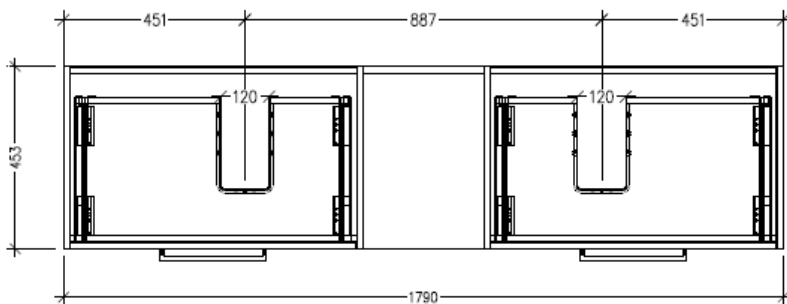

Features

- Wall Hung
- 2 Drawers with Handle, 1 Open Shelf
- Right Hand Offset Basin
- Laminate Woodgrain & Solid Colours on MR Board
- Dimensions: H400 x W1800 x D453

Technical Details

Note: All measurements shown are in millimetres. Sizes are nominal.

Technical Details

Note: All measurements shown are in millimetres. Sizes are nominal.

TOP VIEW

SIDE VIEW

FRONT VIEW

SPECIFICATION SHEET

Savanna Luxe 1800mm Wall Hung Double Basin Vanity

Code: 2388

Features

- Wall Hung
- 2 Drawers with Handle, 1 Open Shelf
- Double Basin
- Laminate Woodgrain & Solid Colours on MR Board
- Dimensions: H400 x W1800 x D453

Technical Details

Note: All measurements shown are in millimetres. Sizes are nominal.

Technical Details

Note: All measurements shown are in millimetres. Sizes are nominal.

TOP VIEW

SIDE VIEW

FRONT VIEW