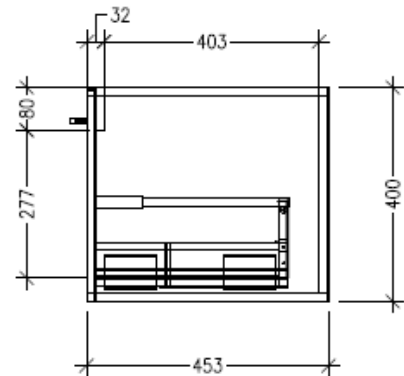

Features

- Wall Hung
- 2 Drawers with Extrusion, 1 Open Shelf
- Left Hand Offset Basin
- Laminate Woodgrain & Solid Colours on MR Board
- Dimensions: H400 x W1800 x D453

Technical Details

Note: All measurements shown are in millimetres. Sizes are nominal.

TOP VIEW

SIDE VIEW

FRONT VIEW

SPECIFICATION SHEET

Savanna Luxe 1800mm Wall Hung Left Hand Offset Basin Vanity

Code: 2384L

Features

- Wall Hung
- 2 Drawers with Handle, 1 Open Shelf
- Left Hand Offset Basin
- Laminate Woodgrain & Solid Colours on MR Board
- Dimensions: H400 x W1800 x D453

Technical Details

Note: All measurements shown are in millimetres. Sizes are nominal.

TOP VIEW

SIDE VIEW

FRONT VIEW

SPECIFICATION SHEET

Savanna Luxe 1800mm Wall Hung Left Hand Offset Basin Vanity

Code: 2384L

Features

- Wall Hung
- 2 Drawers with Negative Timber detail, 1 Open Shelf
- Left Hand Offset Basin
- Laminate Woodgrain & Solid Colours on MR Board
- Dimensions: H400 x W1800 x D453

Technical Details

Note: All measurements shown are in millimetres. Sizes are nominal.