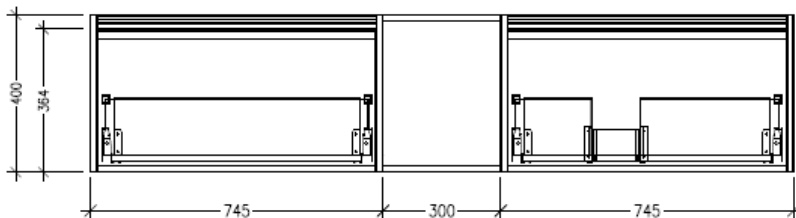

Technical Details

Note: All measurements shown are in millimetres. Sizes are nominal.

TOP VIEW

SIDE VIEW

FRONT VIEW

SPECIFICATION SHEET

Savanna Luxe 1800mm Wall Hung Right Hand Offset Basin Vanity

Code: 2384R

Features

- Wall Hung
- 2 Drawers with Handle, 1 Open Shelf
- Right Hand Offset Basin
- Laminate Woodgrain & Solid Colours on MR Board
- Dimensions: H400 x W1800 x D453

Technical Details

Note: All measurements shown are in millimetres. Sizes are nominal.