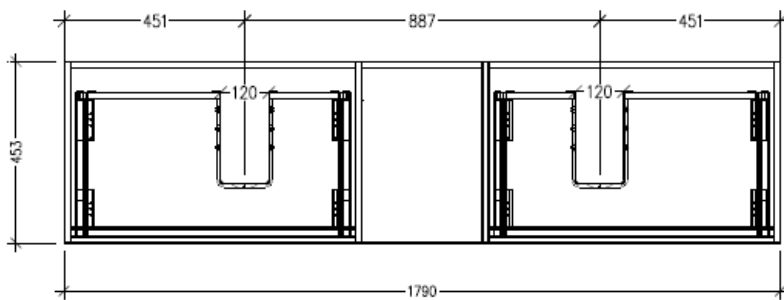

Features

- Wall Hung
- 2 Drawers with Handle, 1 Open Shelf
- Right Hand Offset Basin
- Laminate Woodgrain & Solid Colours on MR Board
- Dimensions: H400 x W1800 x D453

Technical Details

Note: All measurements shown are in millimetres. Sizes are nominal.

Technical Details

Note: All measurements shown are in millimetres. Sizes are nominal.

TOP VIEW

SIDE VIEW

FRONT VIEW

SPECIFICATION SHEET

Savanna Luxe 1800mm Wall Hung Double Basin Vanity

Code: 2388

Features

- Wall Hung
- 2 Drawers with Handle, 1 Open Shelf
- Double Basin
- Laminate Woodgrain & Solid Colours on MR Board
- Dimensions: H400 x W1800 x D453

Technical Details

Note: All measurements shown are in millimetres. Sizes are nominal.

Technical Details

Note: All measurements shown are in millimetres. Sizes are nominal.

TOP VIEW

SIDE VIEW

FRONT VIEW