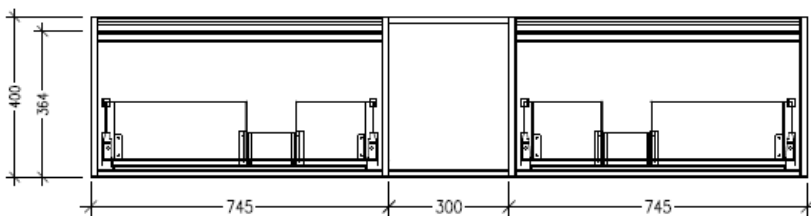

Features

- Wall Hung
- 2 Drawers with Handle, 1 Open Shelf
- Right Hand Offset Basin
- Laminate Woodgrain & Solid Colours on MR Board
- Dimensions: H400 x W1800 x D453

Technical Details

Note: All measurements shown are in millimetres. Sizes are nominal.

Technical Details

Note: All measurements shown are in millimetres. Sizes are nominal.

TOP VIEW

SIDE VIEW

FRONT VIEW

SPECIFICATION SHEET

Savanna Luxe 1800mm Wall Hung Double Basin Vanity

Code: 2388

Features

- Wall Hung
- 2 Drawers with Handle, 1 Open Shelf
- Double Basin
- Laminate Woodgrain & Solid Colours on MR Board
- Dimensions: H400 x W1800 x D453

Technical Details

Note: All measurements shown are in millimetres. Sizes are nominal.

Technical Details

Note: All measurements shown are in millimetres. Sizes are nominal.

TOP VIEW

SIDE VIEW

FRONT VIEW