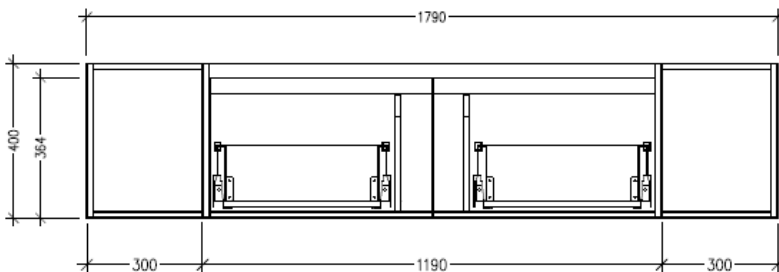

Features

- Wall Hung
- 2 Drawers with Handle, 2 Open Shelves
- Centre Basin
- Laminate Woodgrain & Solid Colours on MR Board
- Dimensions: H400 x W1800 x D453

Technical Details

Note: All measurements shown are in millimetres. Sizes are nominal.

TOP VIEW

SIDE VIEW

FRONT VIEW

SPECIFICATION SHEET

Savanna Luxe 1800mm Wall Hung Vanity

Code: 2380

Features

- Wall Hung
- 2 Drawers with Negative Timber detail, 2 Open Shelves
- Centre Basin
- Laminate Woodgrain & Solid Colours on MR Board
- Dimensions: H400 x W1800 x D453

Technical Details

Note: All measurements shown are in millimetres. Sizes are nominal.

TOP VIEW

SIDE VIEW

FRONT VIEW

SPECIFICATION SHEET

Savanna Luxe 1800mm Wall Hung Left Hand Offset Basin Vanity

Code: 2384L

Features

- Wall Hung
- 2 Drawers with Extrusion, 1 Open Shelf
- Left Hand Offset Basin
- Laminate Woodgrain & Solid Colours on MR Board
- Dimensions: H400 x W1800 x D453

Technical Details

Note: All measurements shown are in millimetres. Sizes are nominal.