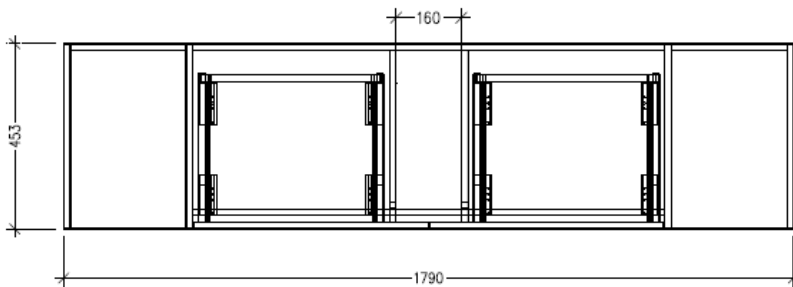

Features

- Wall Hung
- 2 Drawers with Handle, 2 Open Shelves
- Centre Basin
- Laminate Woodgrain & Solid Colours on MR Board
- Dimensions: H400 x W1800 x D453

Technical Details

Note: All measurements shown are in millimetres. Sizes are nominal.

TOP VIEW

SIDE VIEW

FRONT VIEW

SPECIFICATION SHEET

Savanna Luxe 1800mm Wall Hung Vanity

Code: 2380

Features

- Wall Hung
- 2 Drawers with Negative Timber detail, 2 Open Shelves
- Centre Basin
- Laminate Woodgrain & Solid Colours on MR Board
- Dimensions: H400 x W1800 x D453

Technical Details

Note: All measurements shown are in millimetres. Sizes are nominal.

TOP VIEW

SIDE VIEW

FRONT VIEW

SPECIFICATION SHEET

Savanna Luxe 1800mm Wall Hung Left Hand Offset Basin Vanity

Code: 2384L

Features

- Wall Hung
- 2 Drawers with Extrusion, 1 Open Shelf
- Left Hand Offset Basin
- Laminate Woodgrain & Solid Colours on MR Board
- Dimensions: H400 x W1800 x D453

Technical Details

Note: All measurements shown are in millimetres. Sizes are nominal.