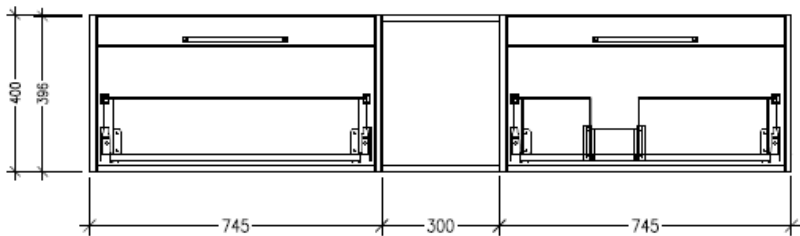

SPECIFICATION SHEET

Savanna Luxe 1800mm Wall Hung Right Hand Offset Basin Vanity

Code: 2384R

Features

- Wall Hung
- 2 Drawers with Handle, 1 Open Shelf
- Right Hand Offset Basin
- Laminate Woodgrain & Solid Colours on MR Board
- Dimensions: H400 x W1800 x D453

Technical Details

Note: All measurements shown are in millimetres. Sizes are nominal.

FRONT VIEW