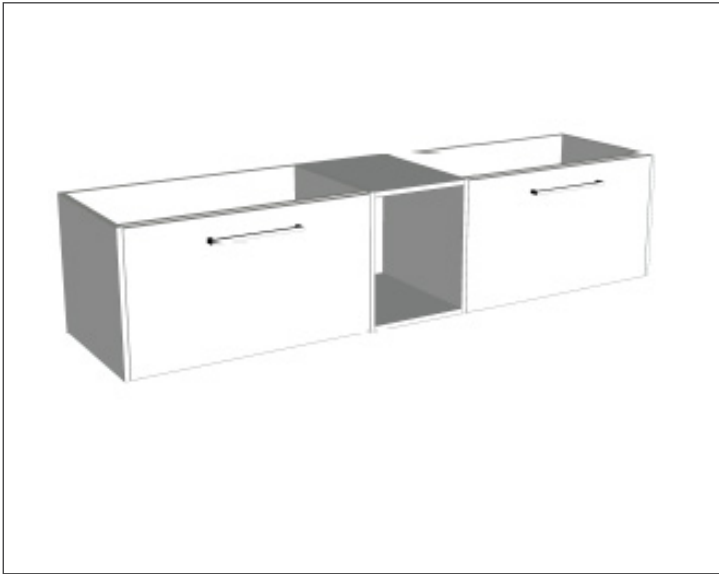

Features

- Wall Hung
- 2 Drawers with Handle, 1 Open Shelf
- Right Hand Offset Basin
- Laminate Woodgrain & Solid Colours on MR Board
- Dimensions: H400 x W1800 x D453

Technical Details

Note: All measurements shown are in millimetres. Sizes are nominal.

Technical Details

Note: All measurements shown are in millimetres. Sizes are nominal.

TOP VIEW

SIDE VIEW

FRONT VIEW

SPECIFICATION SHEET

Savanna Luxe 1800mm Wall Hung Double Basin Vanity

Code: 2388

Features

- Wall Hung
- 2 Drawers with Handle, 1 Open Shelf
- Double Basin
- Laminate Woodgrain & Solid Colours on MR Board
- Dimensions: H400 x W1800 x D453

Technical Details

Note: All measurements shown are in millimetres. Sizes are nominal.