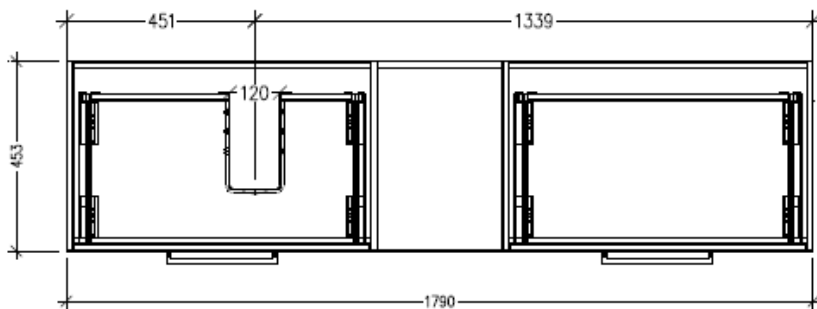

Technical Details

Note: All measurements shown are in millimetres. Sizes are nominal.

TOP VIEW