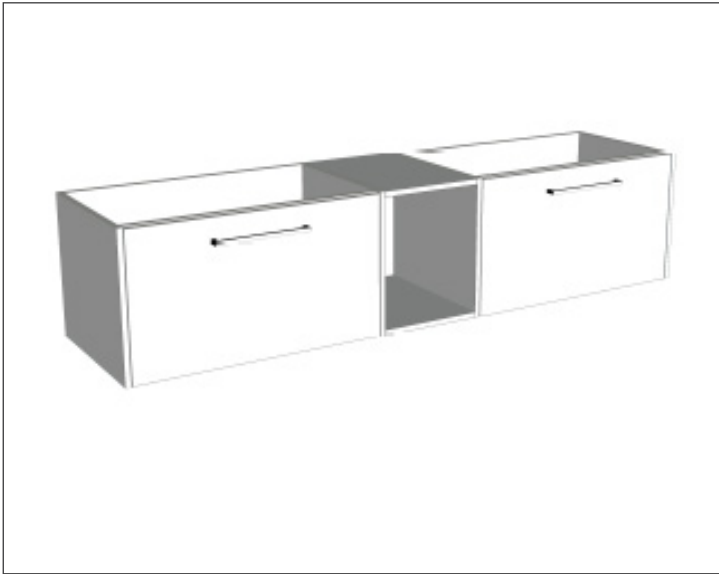

Technical Details

Note: All measurements shown are in millimetres. Sizes are nominal.

TOP VIEW

SIDE VIEW

FRONT VIEW

SPECIFICATION SHEET

Savanna Luxe 1800mm Wall Hung Right Hand Offset Basin Vanity

Code: 2384R

Features

- Wall Hung
- 2 Drawers with Handle, 1 Open Shelf
- Right Hand Offset Basin
- Laminate Woodgrain & Solid Colours on MR Board
- Dimensions: H400 x W1800 x D453

Technical Details

Note: All measurements shown are in millimetres. Sizes are nominal.