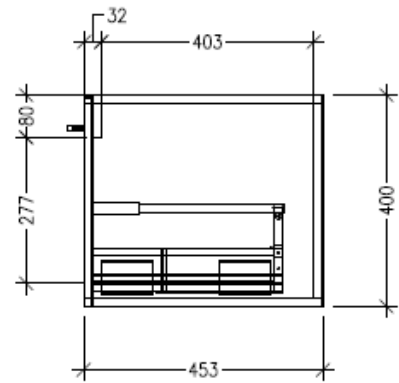

SPECIFICATION SHEET

Savanna Luxe 1800mm Wall Hung Right Hand Offset Basin Vanity

Code: 2384R

Features

- Wall Hung
- 2 Drawers with Handle, 1 Open Shelf
- Right Hand Offset Basin
- Laminate Woodgrain & Solid Colours on MR Board
- Dimensions: H400 x W1800 x D453

Technical Details

Note: All measurements shown are in millimetres. Sizes are nominal.

SIDE VIEW