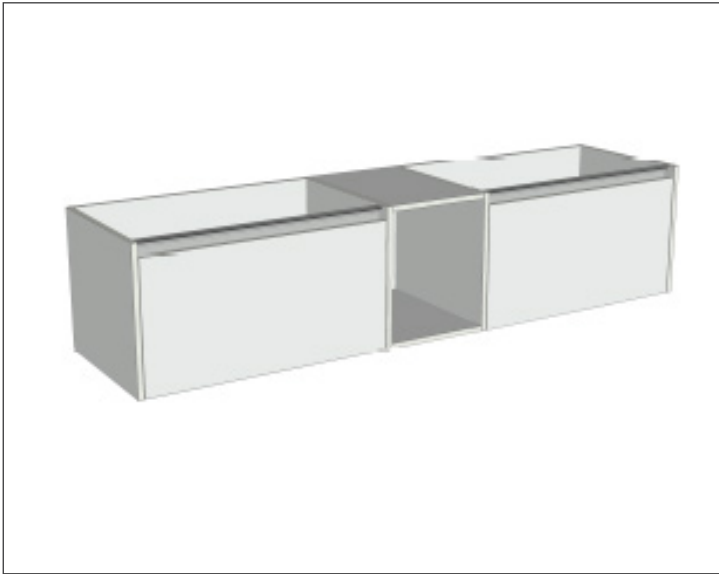

Features

- Wall Hung
- 2 Drawers with Handle, 2 Open Shelves
- Centre Basin
- Laminate Woodgrain & Solid Colours on MR Board
- Dimensions: H400 x W1800 x D453

Technical Details

Note: All measurements shown are in millimetres. Sizes are nominal.

Technical Details

Note: All measurements shown are in millimetres. Sizes are nominal.

TOP VIEW

SIDE VIEW

FRONT VIEW

SPECIFICATION SHEET

Savanna Luxe 1800mm Wall Hung Left Hand Offset Basin Vanity

Code: 2384L

Features

- Wall Hung
- 2 Drawers with Extrusion, 1 Open Shelf
- Left Hand Offset Basin
- Laminate Woodgrain & Solid Colours on MR Board
- Dimensions: H400 x W1800 x D453

Technical Details

Note: All measurements shown are in millimetres. Sizes are nominal.