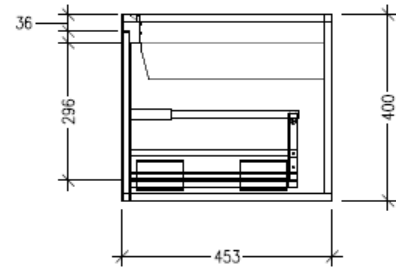

SPECIFICATION SHEET

Savanna Luxe 1800mm Wall Hung Vanity

Code: 2380

Features

- Wall Hung
- 2 Drawers with Extrusion, 2 Open Shelves
- Centre Basin
- Laminate Woodgrain & Solid Colours on MR Board
- Dimensions: H400 x W1800 x D453

Technical Details

Note: All measurements shown are in millimetres. Sizes are nominal.

TOP VIEW

SIDE VIEW

FRONT VIEW

SPECIFICATION SHEET

Savanna Luxe 1800mm Wall Hung Vanity

Code: 2380

Features

- Wall Hung
- 2 Drawers with Handle, 2 Open Shelves
- Centre Basin
- Laminate Woodgrain & Solid Colours on MR Board
- Dimensions: H400 x W1800 x D453

Technical Details

Note: All measurements shown are in millimetres. Sizes are nominal.

Technical Details

Note: All measurements shown are in millimetres. Sizes are nominal.

TOP VIEW

SIDE VIEW

FRONT VIEW