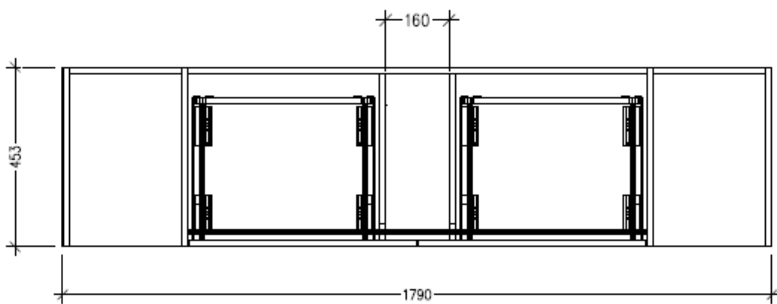

SPECIFICATION SHEET

Savanna Luxe 1800mm Wall Hung Vanity

Code: 2380

Features

- Wall Hung
- 2 Drawers with Extrusion, 2 Open Shelves
- Centre Basin
- Laminate Woodgrain & Solid Colours on MR Board
- Dimensions: H400 x W1800 x D453

Technical Details

Note: All measurements shown are in millimetres. Sizes are nominal.

TOP VIEW

SIDE VIEW

FRONT VIEW

SPECIFICATION SHEET

Savanna Luxe 1800mm Wall Hung Vanity

Code: 2380

Features

- Wall Hung
- 2 Drawers with Handle, 2 Open Shelves
- Centre Basin
- Laminate Woodgrain & Solid Colours on MR Board
- Dimensions: H400 x W1800 x D453

Technical Details

Note: All measurements shown are in millimetres. Sizes are nominal.

Technical Details

Note: All measurements shown are in millimetres. Sizes are nominal.

TOP VIEW

SIDE VIEW

FRONT VIEW