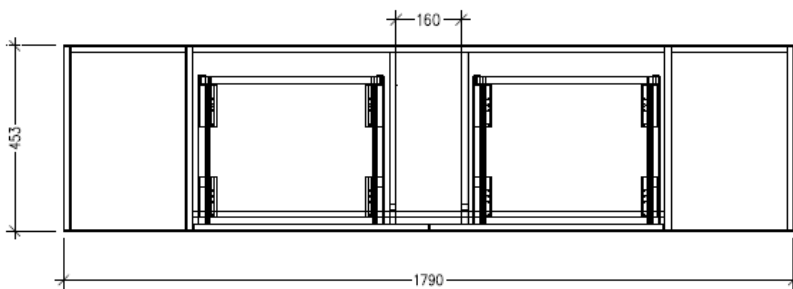

Technical Details

Note: All measurements shown are in millimetres. Sizes are nominal.

TOP VIEW

SIDE VIEW

FRONT VIEW

SPECIFICATION SHEET

Savanna Luxe 1800mm Wall Hung Vanity

Code: 2380

Features

- Wall Hung
- 2 Drawers with Handle, 2 Open Shelves
- Centre Basin
- Laminate Woodgrain & Solid Colours on MR Board
- Dimensions: H400 x W1800 x D453

Technical Details

Note: All measurements shown are in millimetres. Sizes are nominal.

TOP VIEW

SIDE VIEW

FRONT VIEW

SPECIFICATION SHEET

Savanna Luxe 1800mm Wall Hung Vanity

Code: 2380

Features

- Wall Hung
- 2 Drawers with Negative Timber detail, 2 Open Shelves
- Centre Basin
- Laminate Woodgrain & Solid Colours on MR Board
- Dimensions: H400 x W1800 x D453

Technical Details

Note: All measurements shown are in millimetres. Sizes are nominal.

TOP VIEW

SIDE VIEW

FRONT VIEW