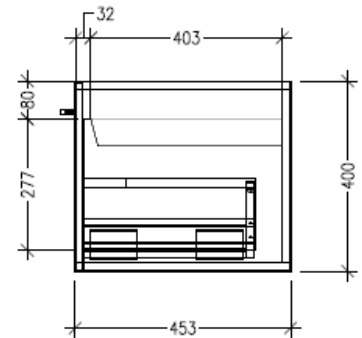

Technical Details

Note: All measurements shown are in millimetres. Sizes are nominal.

TOP VIEW

SIDE VIEW

FRONT VIEW

SPECIFICATION SHEET

Savanna Luxe 1800mm Wall Hung Vanity

Code: 2380

Features

- Wall Hung
- 2 Drawers with Handle, 2 Open Shelves
- Centre Basin
- Laminate Woodgrain & Solid Colours on MR Board
- Dimensions: H400 x W1800 x D453

Technical Details

Note: All measurements shown are in millimetres. Sizes are nominal.

TOP VIEW

SIDE VIEW

FRONT VIEW

SPECIFICATION SHEET

Savanna Luxe 1800mm Wall Hung Vanity

Code: 2380

Features

- Wall Hung
- 2 Drawers with Negative Timber detail, 2 Open Shelves
- Centre Basin
- Laminate Woodgrain & Solid Colours on MR Board
- Dimensions: H400 x W1800 x D453

Technical Details

Note: All measurements shown are in millimetres. Sizes are nominal.

TOP VIEW

SIDE VIEW

FRONT VIEW