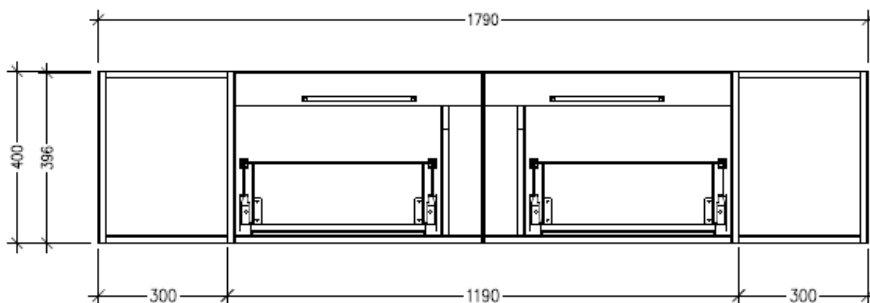

Technical Details

Note: All measurements shown are in millimetres. Sizes are nominal.

TOP VIEW

SIDE VIEW

FRONT VIEW

SPECIFICATION SHEET

Savanna Luxe 1800mm Wall Hung Vanity

Code: 2380

Features

- Wall Hung
- 2 Drawers with Handle, 2 Open Shelves
- Centre Basin
- Laminate Woodgrain & Solid Colours on MR Board
- Dimensions: H400 x W1800 x D453

Technical Details

Note: All measurements shown are in millimetres. Sizes are nominal.

TOP VIEW

SIDE VIEW

FRONT VIEW

SPECIFICATION SHEET

Savanna Luxe 1800mm Wall Hung Vanity

Code: 2380

Features

- Wall Hung
- 2 Drawers with Negative Timber detail, 2 Open Shelves
- Centre Basin
- Laminate Woodgrain & Solid Colours on MR Board
- Dimensions: H400 x W1800 x D453

Technical Details

Note: All measurements shown are in millimetres. Sizes are nominal.

TOP VIEW

SIDE VIEW

FRONT VIEW