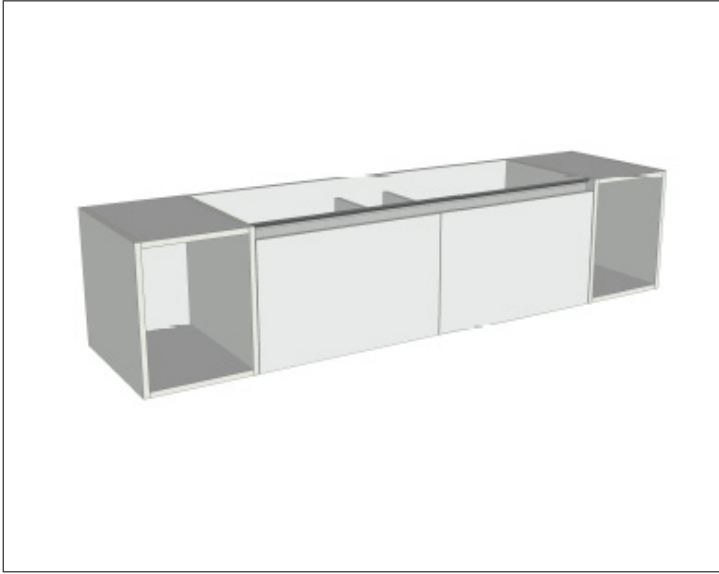

SPECIFICATION SHEET

Savanna Luxe 1800mm Wall Hung Vanity

Code: 2380

Features

- Wall Hung
- 2 Drawers with Extrusion, 2 Open Shelves
- Centre Basin
- Laminate Woodgrain & Solid Colours on MR Board
- Dimensions: H400 x W1800 x D453

Technical Details

Note: All measurements shown are in millimetres. Sizes are nominal.

TOP VIEW

SIDE VIEW

FRONT VIEW

SPECIFICATION SHEET

Savanna Luxe 1800mm Wall Hung Vanity

Code: 2380

Features

- Wall Hung
- 2 Drawers with Handle, 2 Open Shelves
- Centre Basin
- Laminate Woodgrain & Solid Colours on MR Board
- Dimensions: H400 x W1800 x D453

Technical Details

Note: All measurements shown are in millimetres. Sizes are nominal.

TOP VIEW

SIDE VIEW

FRONT VIEW

SPECIFICATION SHEET

Savanna Luxe 1800mm Wall Hung Vanity

Code: 2380

Features

- Wall Hung
- 2 Drawers with Negative Timber detail, 2 Open Shelves
- Centre Basin
- Laminate Woodgrain & Solid Colours on MR Board
- Dimensions: H400 x W1800 x D453