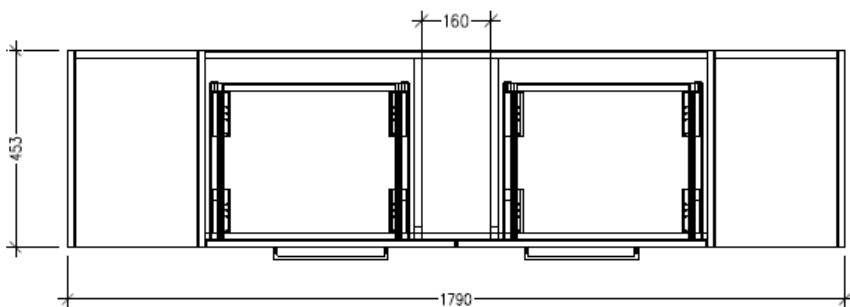

SPECIFICATION SHEET

Savanna Luxe 1800mm Wall Hung Vanity

Code: 2380

Features

- Wall Hung
- 2 Drawers with Extrusion, 2 Open Shelves
- Centre Basin
- Laminate Woodgrain & Solid Colours on MR Board
- Dimensions: H400 x W1800 x D453

Technical Details

Note: All measurements shown are in millimetres. Sizes are nominal.

TOP VIEW

SIDE VIEW

FRONT VIEW

SPECIFICATION SHEET

Savanna Luxe 1800mm Wall Hung Vanity

Code: 2380

Features

- Wall Hung
- 2 Drawers with Handle, 2 Open Shelves
- Centre Basin
- Laminate Woodgrain & Solid Colours on MR Board
- Dimensions: H400 x W1800 x D453

Technical Details

Note: All measurements shown are in millimetres. Sizes are nominal.

TOP VIEW

SIDE VIEW

FRONT VIEW

SPECIFICATION SHEET

Savanna Luxe 1800mm Wall Hung Vanity

Code: 2380

Features

- Wall Hung
- 2 Drawers with Negative Timber detail, 2 Open Shelves
- Centre Basin
- Laminate Woodgrain & Solid Colours on MR Board
- Dimensions: H400 x W1800 x D453