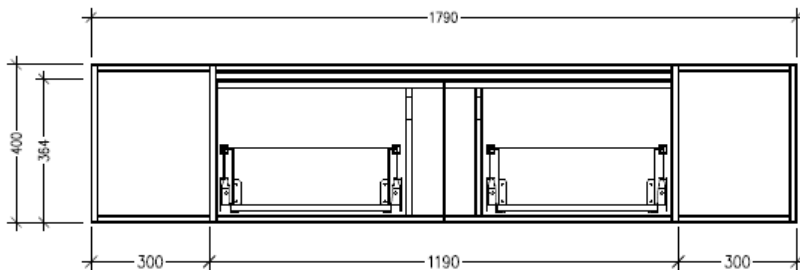

Technical Details

Note: All measurements shown are in millimetres. Sizes are nominal.

TOP VIEW

SIDE VIEW

FRONT VIEW

SPECIFICATION SHEET

Savanna Luxe 1800mm Wall Hung Vanity

Code: 2380

Features

- Wall Hung
- 2 Drawers with Handle, 2 Open Shelves
- Centre Basin
- Laminate Woodgrain & Solid Colours on MR Board
- Dimensions: H400 x W1800 x D453

Technical Details

Note: All measurements shown are in millimetres. Sizes are nominal.

TOP VIEW

SIDE VIEW

FRONT VIEW

SPECIFICATION SHEET

Savanna Luxe 1800mm Wall Hung Vanity

Code: 2380

Features

- Wall Hung
- 2 Drawers with Negative Timber detail, 2 Open Shelves
- Centre Basin
- Laminate Woodgrain & Solid Colours on MR Board
- Dimensions: H400 x W1800 x D453

Technical Details

Note: All measurements shown are in millimetres. Sizes are nominal.

TOP VIEW

SIDE VIEW

FRONT VIEW