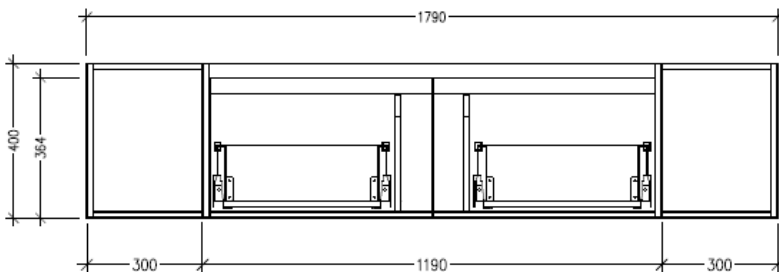

Technical Details

Note: All measurements shown are in millimetres. Sizes are nominal.

TOP VIEW

SIDE VIEW

FRONT VIEW

SPECIFICATION SHEET

Savanna Luxe 1800mm Wall Hung Vanity

Code: 2380

Features

- Wall Hung
- 2 Drawers with Handle, 2 Open Shelves
- Centre Basin
- Laminate Woodgrain & Solid Colours on MR Board
- Dimensions: H400 x W1800 x D453

Technical Details

Note: All measurements shown are in millimetres. Sizes are nominal.

TOP VIEW

SIDE VIEW

FRONT VIEW

SPECIFICATION SHEET

Savanna Luxe 1800mm Wall Hung Vanity

Code: 2380

Features

- Wall Hung
- 2 Drawers with Negative Timber detail, 2 Open Shelves
- Centre Basin
- Laminate Woodgrain & Solid Colours on MR Board
- Dimensions: H400 x W1800 x D453

Technical Details

Note: All measurements shown are in millimetres. Sizes are nominal.

TOP VIEW

SIDE VIEW

FRONT VIEW