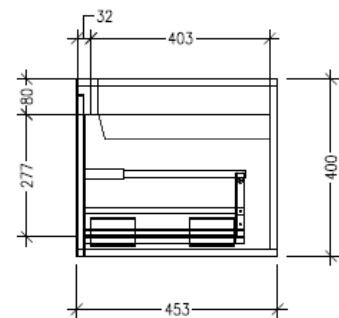

Technical Details

Note: All measurements shown are in millimetres. Sizes are nominal.

TOP VIEW

SIDE VIEW

FRONT VIEW

SPECIFICATION SHEET

Savanna Luxe 1800mm Wall Hung Vanity

Code: 2380

Features

- Wall Hung
- 2 Drawers with Handle, 2 Open Shelves
- Centre Basin
- Laminate Woodgrain & Solid Colours on MR Board
- Dimensions: H400 x W1800 x D453

Technical Details

Note: All measurements shown are in millimetres. Sizes are nominal.

TOP VIEW

SIDE VIEW

FRONT VIEW

SPECIFICATION SHEET

Savanna Luxe 1800mm Wall Hung Vanity

Code: 2380

Features

- Wall Hung
- 2 Drawers with Negative Timber detail, 2 Open Shelves
- Centre Basin
- Laminate Woodgrain & Solid Colours on MR Board
- Dimensions: H400 x W1800 x D453

Technical Details

Note: All measurements shown are in millimetres. Sizes are nominal.

TOP VIEW

SIDE VIEW

FRONT VIEW