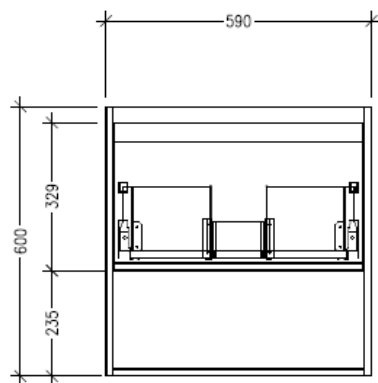

Technical Details

Note: All measurements shown are in millimetres. Sizes are nominal.

FRONT VIEW

SIDE VIEW

TOP VIEW

SPECIFICATION SHEET

Savanna 600mm Double Tier Wall Hung Vanity

Code: 2382

Features

- Wall Hung
- 1 Drawer with Handle, 1 Open Shelf
- Centre Basin
- Laminate Woodgrain & Solid Colours on MR Board
- Dimensions: H650 x W600 x D453

Technical Details

Note: All measurements shown are in millimetres. Sizes are nominal.

FRONT VIEW

SIDE VIEW

TOP VIEW

SPECIFICATION SHEET

Savanna 600mm Double Tier Wall Hung Vanity

Code: 2382

Features

- Wall Hung
- 1 Drawer with Negative Timber Detail, 1 Open Shelf
- Centre Basin
- Laminate Woodgrain & Solid Colours on MR Board
- Dimensions: H650 x W600 x D453

Technical Details

Note: All measurements shown are in millimetres. Sizes are nominal.

FRONT VIEW

SIDE VIEW

TOP VIEW