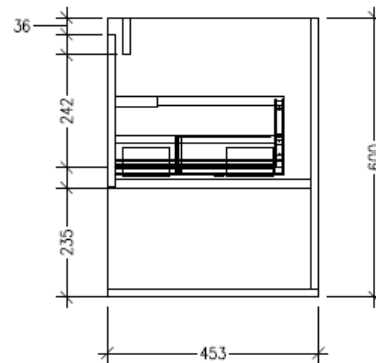

Technical Details

Note: All measurements shown are in millimetres. Sizes are nominal.

FRONT VIEW

SIDE VIEW

TOP VIEW

SPECIFICATION SHEET

Savanna 600mm Double Tier Wall Hung Vanity

Code: 2382

Features

- Wall Hung
- 1 Drawer with Handle, 1 Open Shelf
- Centre Basin
- Laminate Woodgrain & Solid Colours on MR Board
- Dimensions: H650 x W600 x D453

Technical Details

Note: All measurements shown are in millimetres. Sizes are nominal.

FRONT VIEW

SIDE VIEW

TOP VIEW

SPECIFICATION SHEET

Savanna 600mm Double Tier Wall Hung Vanity

Code: 2382

Features

- Wall Hung
- 1 Drawer with Negative Timber Detail, 1 Open Shelf
- Centre Basin
- Laminate Woodgrain & Solid Colours on MR Board
- Dimensions: H650 x W600 x D453

Technical Details

Note: All measurements shown are in millimetres. Sizes are nominal.

FRONT VIEW

SIDE VIEW

TOP VIEW