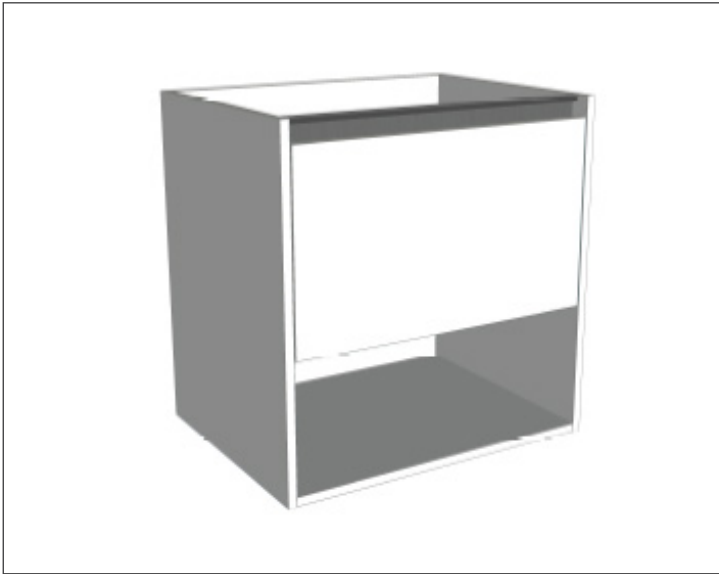

SPECIFICATION SHEET

Savanna 600mm Double Tier Wall Hung Vanity

Code: 2382

Features

- Wall Hung
- 1 Drawer with Extrusion, 1 Open Shelf
- Centre Basin
- Laminate Woodgrain & Solid Colours on MR Board
- Dimensions: H650 x W600 x D453

Technical Details

Note: All measurements shown are in millimetres. Sizes are nominal.

FRONT VIEW

SIDE VIEW

TOP VIEW

SPECIFICATION SHEET

Savanna 600mm Double Tier Wall Hung Vanity

Code: 2382

Features

- Wall Hung
- 1 Drawer with Handle, 1 Open Shelf
- Centre Basin
- Laminate Woodgrain & Solid Colours on MR Board
- Dimensions: H650 x W600 x D453

Technical Details

Note: All measurements shown are in millimetres. Sizes are nominal.

FRONT VIEW

SIDE VIEW

TOP VIEW

SPECIFICATION SHEET

Savanna 600mm Double Tier Wall Hung Vanity

Code: 2382

Features

- Wall Hung
- 1 Drawer with Negative Timber Detail, 1 Open Shelf
- Centre Basin
- Laminate Woodgrain & Solid Colours on MR Board
- Dimensions: H650 x W600 x D453