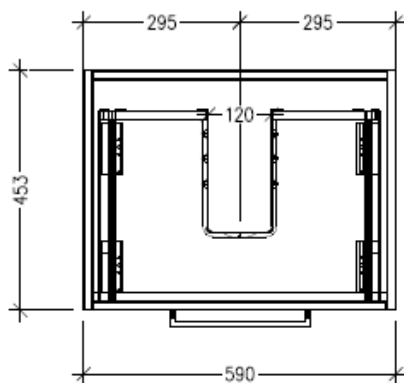

Technical Details

Note: All measurements shown are in millimetres. Sizes are nominal.

FRONT VIEW

SIDE VIEW

TOP VIEW

SPECIFICATION SHEET

Savanna 600mm Double Tier Wall Hung Vanity

Code: 2382

Features

- Wall Hung
- 1 Drawer with Handle, 1 Open Shelf
- Centre Basin
- Laminate Woodgrain & Solid Colours on MR Board
- Dimensions: H650 x W600 x D453

Technical Details

Note: All measurements shown are in millimetres. Sizes are nominal.

FRONT VIEW

SIDE VIEW

TOP VIEW

SPECIFICATION SHEET

Savanna 600mm Double Tier Wall Hung Vanity

Code: 2382

Features

- Wall Hung
- 1 Drawer with Negative Timber Detail, 1 Open Shelf
- Centre Basin
- Laminate Woodgrain & Solid Colours on MR Board
- Dimensions: H650 x W600 x D453

Technical Details

Note: All measurements shown are in millimetres. Sizes are nominal.

FRONT VIEW

SIDE VIEW

TOP VIEW