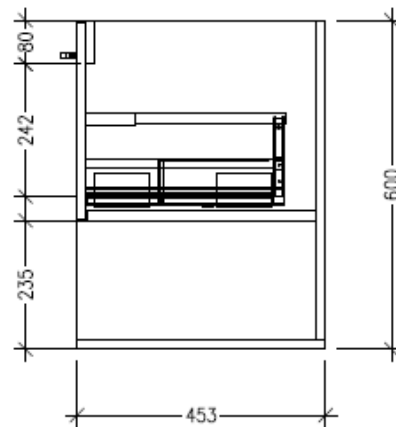

Technical Details

Note: All measurements shown are in millimetres. Sizes are nominal.

FRONT VIEW

SIDE VIEW

TOP VIEW

SPECIFICATION SHEET

Savanna 600mm Double Tier Wall Hung Vanity

Code: 2382

Features

- Wall Hung
- 1 Drawer with Handle, 1 Open Shelf
- Centre Basin
- Laminate Woodgrain & Solid Colours on MR Board
- Dimensions: H650 x W600 x D453

Technical Details

Note: All measurements shown are in millimetres. Sizes are nominal.

FRONT VIEW

SIDE VIEW

TOP VIEW

SPECIFICATION SHEET

Savanna 600mm Double Tier Wall Hung Vanity

Code: 2382

Features

- Wall Hung
- 1 Drawer with Negative Timber Detail, 1 Open Shelf
- Centre Basin
- Laminate Woodgrain & Solid Colours on MR Board
- Dimensions: H650 x W600 x D453

Technical Details

Note: All measurements shown are in millimetres. Sizes are nominal.

FRONT VIEW

SIDE VIEW

TOP VIEW