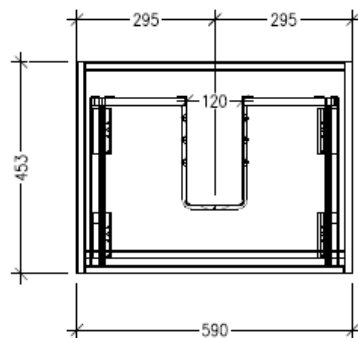

Technical Details

Note: All measurements shown are in millimetres. Sizes are nominal.

FRONT VIEW

SIDE VIEW

TOP VIEW

SPECIFICATION SHEET

Savanna 600mm Double Tier Wall Hung Vanity

Code: 2382

Features

- Wall Hung
- 1 Drawer with Handle, 1 Open Shelf
- Centre Basin
- Laminate Woodgrain & Solid Colours on MR Board
- Dimensions: H650 x W600 x D453

Technical Details

Note: All measurements shown are in millimetres. Sizes are nominal.

FRONT VIEW

SIDE VIEW

TOP VIEW

SPECIFICATION SHEET

Savanna 600mm Double Tier Wall Hung Vanity

Code: 2382

Features

- Wall Hung
- 1 Drawer with Negative Timber Detail, 1 Open Shelf
- Centre Basin
- Laminate Woodgrain & Solid Colours on MR Board
- Dimensions: H650 x W600 x D453

Technical Details

Note: All measurements shown are in millimetres. Sizes are nominal.

FRONT VIEW

SIDE VIEW

TOP VIEW