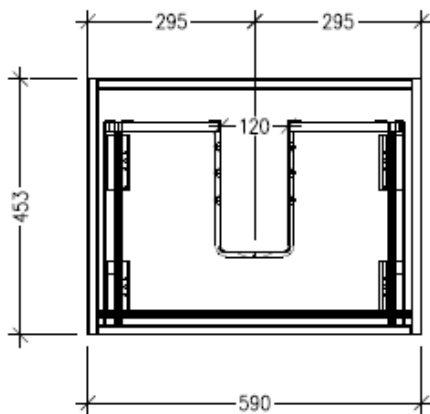

SPECIFICATION SHEET

Savanna 600mm Double Tier Wall Hung Vanity

Code: 2382

Features

- Wall Hung
- 1 Drawer with Extrusion, 1 Open Shelf
- Centre Basin
- Laminate Woodgrain & Solid Colours on MR Board
- Dimensions: H650 x W600 x D453

Technical Details

Note: All measurements shown are in millimetres. Sizes are nominal.

FRONT VIEW

SIDE VIEW

TOP VIEW

SPECIFICATION SHEET

Savanna 600mm Double Tier Wall Hung Vanity

Code: 2382

Features

- Wall Hung
- 1 Drawer with Handle, 1 Open Shelf
- Centre Basin
- Laminate Woodgrain & Solid Colours on MR Board
- Dimensions: H650 x W600 x D453

Technical Details

Note: All measurements shown are in millimetres. Sizes are nominal.

Technical Details

Note: All measurements shown are in millimetres. Sizes are nominal.

FRONT VIEW

SIDE VIEW

TOP VIEW