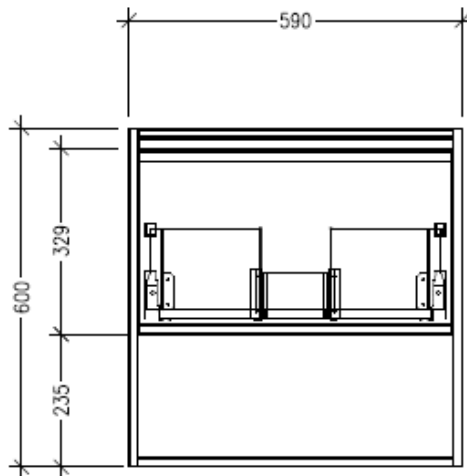

SPECIFICATION SHEET

Savanna 600mm Double Tier Wall Hung Vanity

Code: 2382

Features

- Wall Hung
- 1 Drawer with Extrusion, 1 Open Shelf
- Centre Basin
- Laminate Woodgrain & Solid Colours on MR Board
- Dimensions: H650 x W600 x D453

Technical Details

Note: All measurements shown are in millimetres. Sizes are nominal.

FRONT VIEW

SIDE VIEW

TOP VIEW

SPECIFICATION SHEET

Savanna 600mm Double Tier Wall Hung Vanity

Code: 2382

Features

- Wall Hung
- 1 Drawer with Handle, 1 Open Shelf
- Centre Basin
- Laminate Woodgrain & Solid Colours on MR Board
- Dimensions: H650 x W600 x D453

Technical Details

Note: All measurements shown are in millimetres. Sizes are nominal.

Technical Details

Note: All measurements shown are in millimetres. Sizes are nominal.

FRONT VIEW

SIDE VIEW

TOP VIEW