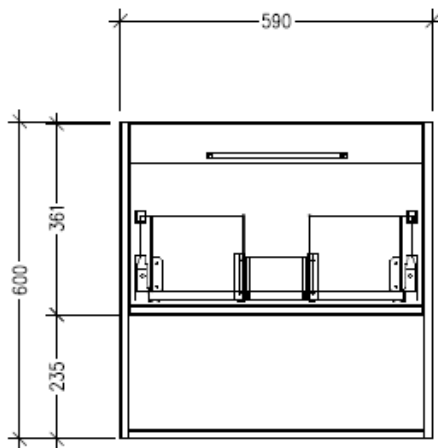

SPECIFICATION SHEET

Savanna 600mm Double Tier Wall Hung Vanity

Code: 2382

Features

- Wall Hung
- 1 Drawer with Extrusion, 1 Open Shelf
- Centre Basin
- Laminate Woodgrain & Solid Colours on MR Board
- Dimensions: H650 x W600 x D453

Technical Details

Note: All measurements shown are in millimetres. Sizes are nominal.

FRONT VIEW

SIDE VIEW

TOP VIEW

SPECIFICATION SHEET

Savanna 600mm Double Tier Wall Hung Vanity

Code: 2382

Features

- Wall Hung
- 1 Drawer with Handle, 1 Open Shelf
- Centre Basin
- Laminate Woodgrain & Solid Colours on MR Board
- Dimensions: H650 x W600 x D453

Technical Details

Note: All measurements shown are in millimetres. Sizes are nominal.

Technical Details

Note: All measurements shown are in millimetres. Sizes are nominal.

FRONT VIEW

SIDE VIEW

TOP VIEW