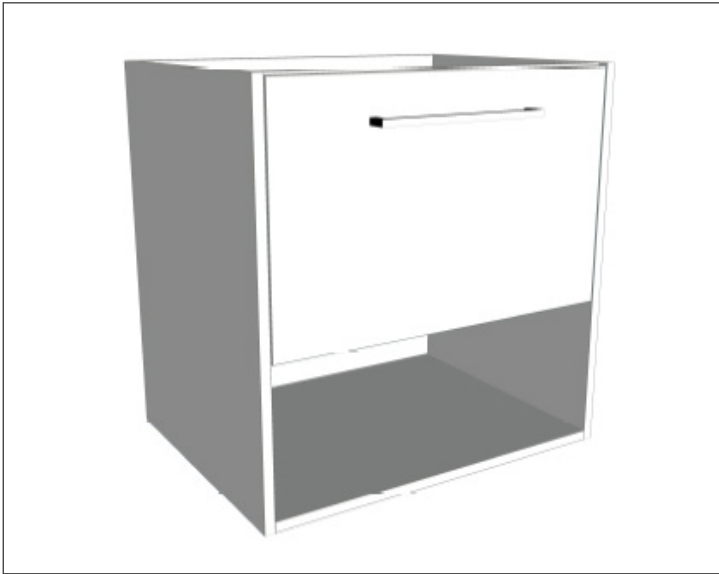

SPECIFICATION SHEET

Savanna 600mm Double Tier Wall Hung Vanity

Code: 2382

Features

- Wall Hung
- 1 Drawer with Extrusion, 1 Open Shelf
- Centre Basin
- Laminate Woodgrain & Solid Colours on MR Board
- Dimensions: H650 x W600 x D453

Technical Details

Note: All measurements shown are in millimetres. Sizes are nominal.

FRONT VIEW

SIDE VIEW

TOP VIEW

SPECIFICATION SHEET

Savanna 600mm Double Tier Wall Hung Vanity

Code: 2382

Features

- Wall Hung
- 1 Drawer with Handle, 1 Open Shelf
- Centre Basin
- Laminate Woodgrain & Solid Colours on MR Board
- Dimensions: H650 x W600 x D453

Technical Details

Note: All measurements shown are in millimetres. Sizes are nominal.

FRONT VIEW

SIDE VIEW

TOP VIEW

SPECIFICATION SHEET

Savanna 600mm Double Tier Wall Hung Vanity

Code: 2382

Features

- Wall Hung
- 1 Drawer with Negative Timber Detail, 1 Open Shelf
- Centre Basin
- Laminate Woodgrain & Solid Colours on MR Board
- Dimensions: H650 x W600 x D453