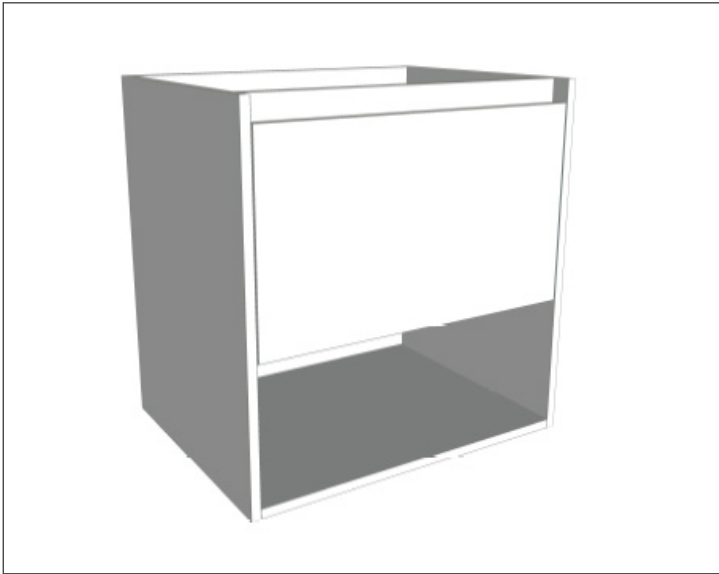

SPECIFICATION SHEET

Savanna 600mm Double Tier Wall Hung Vanity

Code: 2382

Features

- Wall Hung
- 1 Drawer with Extrusion, 1 Open Shelf
- Centre Basin
- Laminate Woodgrain & Solid Colours on MR Board
- Dimensions: H650 x W600 x D453

Features

- Wall Hung
- 1 Drawer with Handle, 1 Open Shelf
- Centre Basin
- Laminate Woodgrain & Solid Colours on MR Board
- Dimensions: H650 x W600 x D453

Technical Details

Note: All measurements shown are in millimetres. Sizes are nominal.

FRONT VIEW

SIDE VIEW

TOP VIEW

SPECIFICATION SHEET

Savanna 600mm Double Tier Wall Hung Vanity

Code: 2382

Features

- Wall Hung
- 1 Drawer with Negative Timber Detail, 1 Open Shelf
- Centre Basin
- Laminate Woodgrain & Solid Colours on MR Board
- Dimensions: H650 x W600 x D453

Technical Details

Note: All measurements shown are in millimetres. Sizes are nominal.

FRONT VIEW

SIDE VIEW

TOP VIEW