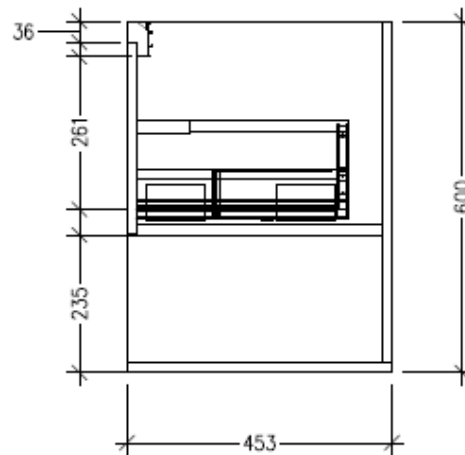

SPECIFICATION SHEET

Savanna 600mm Double Tier Wall Hung Vanity

Code: 2382

Features

- Wall Hung
- 1 Drawer with Extrusion, 1 Open Shelf
- Centre Basin
- Laminate Woodgrain & Solid Colours on MR Board
- Dimensions: H650 x W600 x D453

Technical Details

Note: All measurements shown are in millimetres. Sizes are nominal.

FRONT VIEW

SIDE VIEW

TOP VIEW

SPECIFICATION SHEET

Savanna 600mm Double Tier Wall Hung Vanity

Code: 2382

Features

- Wall Hung
- 1 Drawer with Handle, 1 Open Shelf
- Centre Basin
- Laminate Woodgrain & Solid Colours on MR Board
- Dimensions: H650 x W600 x D453

Technical Details

Note: All measurements shown are in millimetres. Sizes are nominal.

Technical Details

Note: All measurements shown are in millimetres. Sizes are nominal.

FRONT VIEW

SIDE VIEW

TOP VIEW