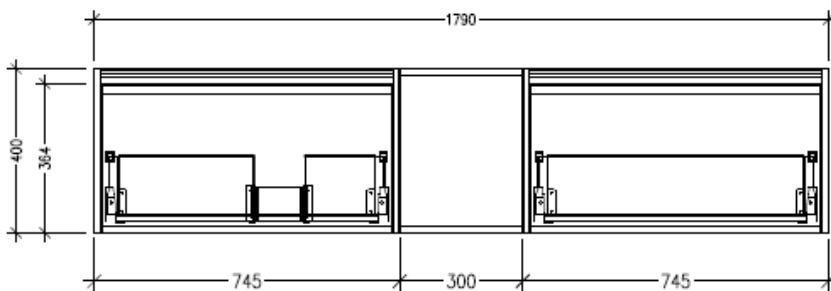

### Features

- Wall Hung
- 2 Drawers with Extrusion, 1 Open Shelf
- Left Hand Offset Basin
- Laminate Woodgrain & Solid Colours on MR Board
- Dimensions: H400 x W1800 x D453

### Technical Details

Note: All measurements shown are in millimetres. Sizes are nominal.

TOP VIEW

SIDE VIEW

FRONT VIEW

### Features

- Wall Hung
- 2 Drawers with Handle, 1 Open Shelf
- Left Hand Offset Basin
- Laminate Woodgrain & Solid Colours on MR Board
- Dimensions: H400 x W1800 x D453