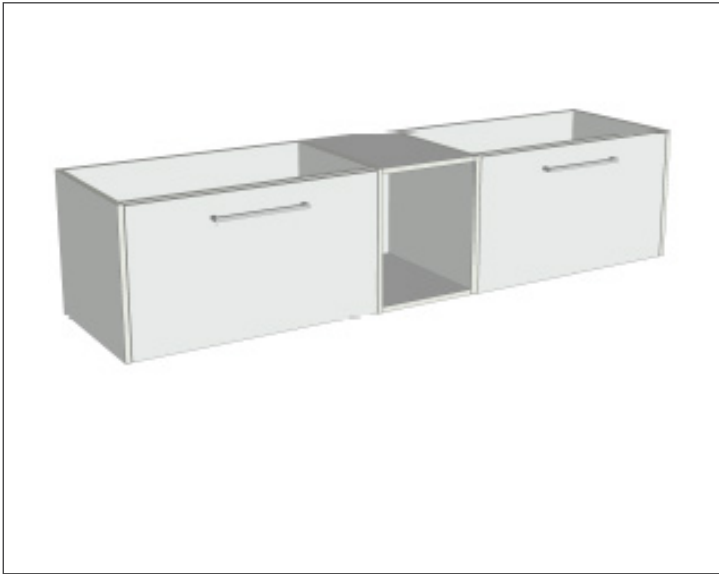

### Features

- Wall Hung
- 2 Drawers with Extrusion, 1 Open Shelf
- Left Hand Offset Basin
- Laminate Woodgrain & Solid Colours on MR Board
- Dimensions: H400 x W1800 x D453

### Technical Details

Note: All measurements shown are in millimetres. Sizes are nominal.

TOP VIEW

SIDE VIEW

FRONT VIEW

### Features

- Wall Hung
- 2 Drawers with Handle, 1 Open Shelf
- Left Hand Offset Basin
- Laminate Woodgrain & Solid Colours on MR Board
- Dimensions: H400 x W1800 x D453