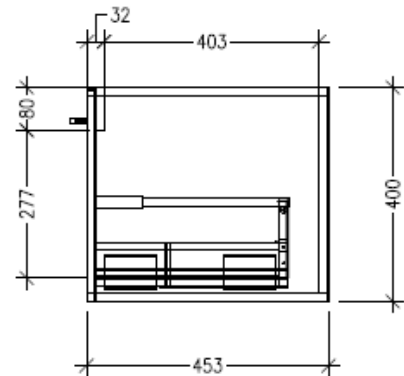

### Technical Details

Note: All measurements shown are in millimetres. Sizes are nominal.

TOP VIEW

SIDE VIEW

FRONT VIEW

### Features

- Wall Hung
- 2 Drawers with Handle, 1 Open Shelf
- Left Hand Offset Basin
- Laminate Woodgrain & Solid Colours on MR Board
- Dimensions: H400 x W1800 x D453

### Technical Details

Note: All measurements shown are in millimetres. Sizes are nominal.