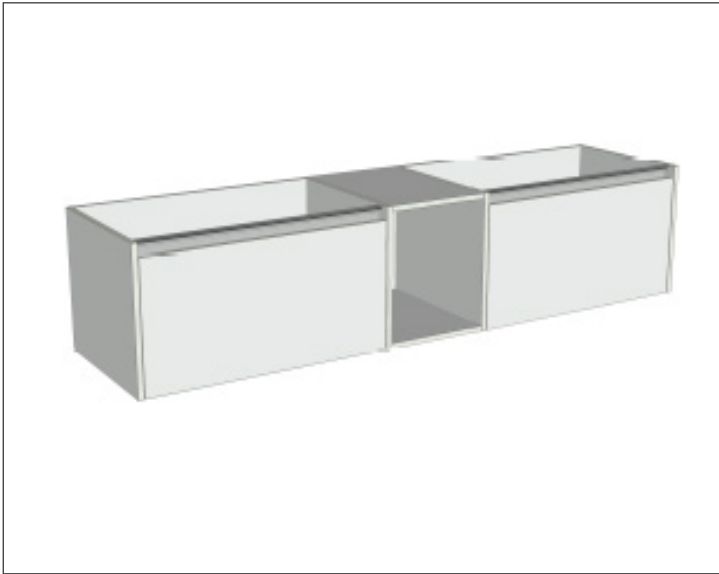

## Savanna Luxe 1800mm Wall Hung Left Hand Offset Basin Vanity

Code: 2384L

### Features

- Wall Hung
- 2 Drawers with Extrusion, 1 Open Shelf
- Left Hand Offset Basin
- Laminate Woodgrain & Solid Colours on MR Board
- Dimensions: H400 x W1800 x D453

### Features

- Wall Hung
- 2 Drawers with Handle, 1 Open Shelf
- Left Hand Offset Basin
- Laminate Woodgrain & Solid Colours on MR Board
- Dimensions: H400 x W1800 x D453