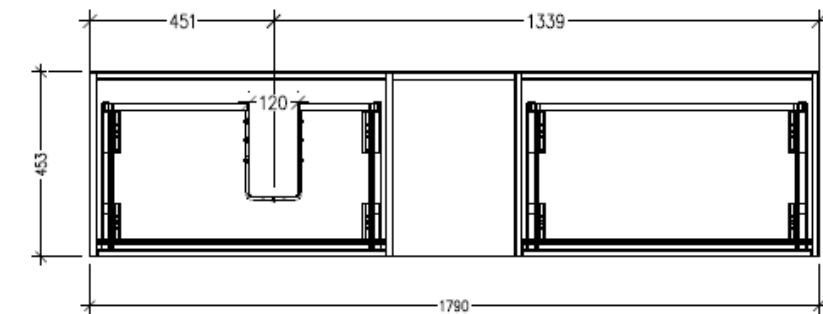

### Features

- Wall Hung
- 2 Drawers with Extrusion, 1 Open Shelf
- Left Hand Offset Basin
- Laminate Woodgrain & Solid Colours on MR Board
- Dimensions: H400 x W1800 x D453

### Technical Details

Note: All measurements shown are in millimetres. Sizes are nominal.

TOP VIEW

SIDE VIEW

FRONT VIEW

### Technical Details

Note: All measurements shown are in millimetres. Sizes are nominal.