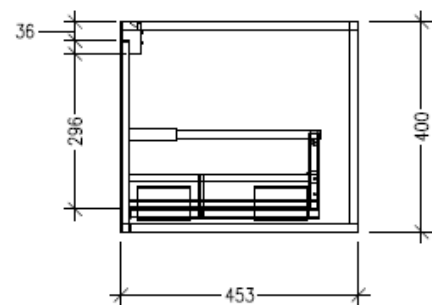

### Features

- Wall Hung
- 2 Drawers with Extrusion, 1 Open Shelf
- Left Hand Offset Basin
- Laminate Woodgrain & Solid Colours on MR Board
- Dimensions: H400 x W1800 x D453

### Technical Details

Note: All measurements shown are in millimetres. Sizes are nominal.

TOP VIEW

SIDE VIEW

FRONT VIEW

### Technical Details

Note: All measurements shown are in millimetres. Sizes are nominal.