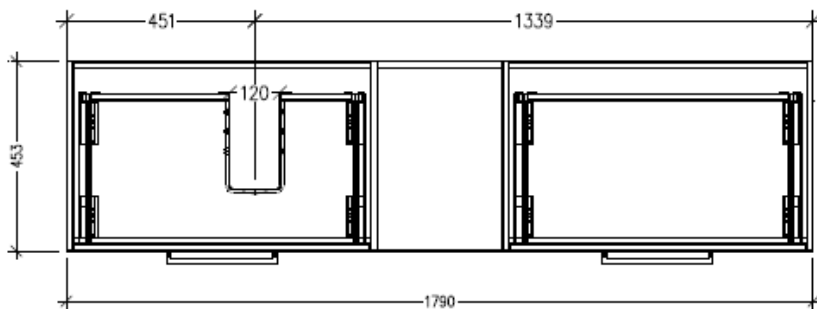

### Features

- Wall Hung
- 2 Drawers with Extrusion, 1 Open Shelf
- Left Hand Offset Basin
- Laminate Woodgrain & Solid Colours on MR Board
- Dimensions: H400 x W1800 x D453

### Technical Details

Note: All measurements shown are in millimetres. Sizes are nominal.

TOP VIEW

SIDE VIEW

FRONT VIEW

### Features

- Wall Hung
- 2 Drawers with Handle, 1 Open Shelf
- Left Hand Offset Basin
- Laminate Woodgrain & Solid Colours on MR Board
- Dimensions: H400 x W1800 x D453