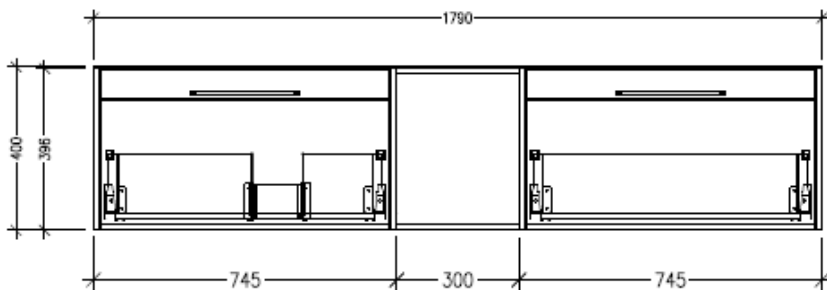

### Features

- Wall Hung
- 2 Drawers with Handle, 1 Open Shelf
- Left Hand Offset Basin
- Laminate Woodgrain & Solid Colours on MR Board
- Dimensions: H400 x W1800 x D453

### Technical Details

Note: All measurements shown are in millimetres. Sizes are nominal.

TOP VIEW

SIDE VIEW

FRONT VIEW

### Features

- Wall Hung
- 2 Drawers with Negative Timber detail, 1 Open Shelf
- Left Hand Offset Basin
- Laminate Woodgrain & Solid Colours on MR Board
- Dimensions: H400 x W1800 x D453

### Technical Details

Note: All measurements shown are in millimetres. Sizes are nominal.