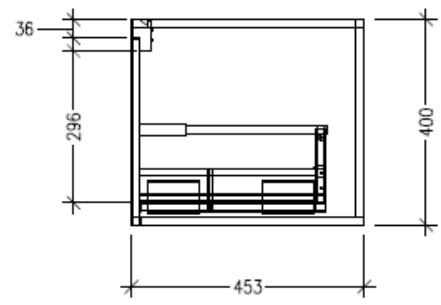

SPECIFICATION SHEET

Savanna Luxe 1800mm Wall Hung Right Hand Offset Basin Vanity

Code: 2384R

Features

- Wall Hung
- 2 Drawers with Extrusion, 1 Open Shelf
- Right Hand Offset Basin
- Laminate Woodgrain & Solid Colours on MR Board
- Dimensions: H400 x W1800 x D453

Technical Details

Note: All measurements shown are in millimetres. Sizes are nominal.

TOP VIEW

SIDE VIEW

FRONT VIEW

SPECIFICATION SHEET

Savanna Luxe 1800mm Wall Hung Right Hand Offset Basin Vanity

Code: 2384R

Features

- Wall Hung
- 2 Drawers with Handle, 1 Open Shelf
- Right Hand Offset Basin
- Laminate Woodgrain & Solid Colours on MR Board
- Dimensions: H400 x W1800 x D453

Technical Details

Note: All measurements shown are in millimetres. Sizes are nominal.

Technical Details

Note: All measurements shown are in millimetres. Sizes are nominal.

TOP VIEW

SIDE VIEW

FRONT VIEW