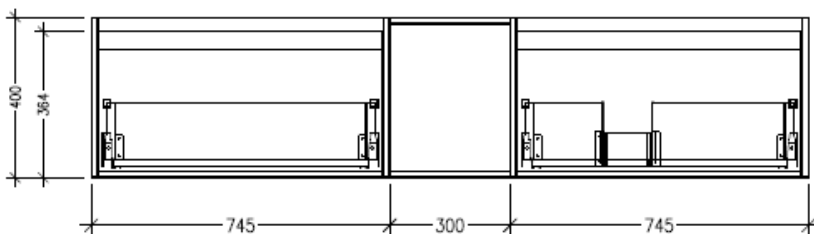

Technical Details

Note: All measurements shown are in millimetres. Sizes are nominal.

TOP VIEW

SIDE VIEW

FRONT VIEW

SPECIFICATION SHEET

Savanna Luxe 1800mm Wall Hung Right Hand Offset Basin Vanity

Code: 2384R

Features

- Wall Hung
- 2 Drawers with Handle, 1 Open Shelf
- Right Hand Offset Basin
- Laminate Woodgrain & Solid Colours on MR Board
- Dimensions: H400 x W1800 x D453

Technical Details

Note: All measurements shown are in millimetres. Sizes are nominal.

TOP VIEW

SIDE VIEW

FRONT VIEW

SPECIFICATION SHEET

Savanna Luxe 1800mm Wall Hung Right Hand Offset Basin Vanity

Code: 2384R

Features

- Wall Hung
- 2 Drawers with Negative Timber detail, 1 Open Shelf
- Right Hand Offset Basin
- Laminate Woodgrain & Solid Colours on MR Board
- Dimensions: H400 x W1800 x D453

Technical Details

Note: All measurements shown are in millimetres. Sizes are nominal.

TOP VIEW

SIDE VIEW

FRONT VIEW