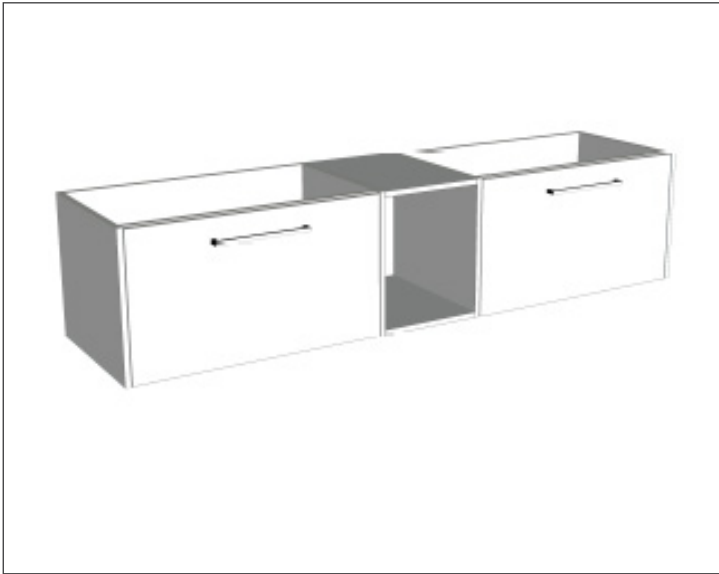

SPECIFICATION SHEET

Savanna Luxe 1800mm Wall Hung Right Hand Offset Basin Vanity

Code: 2384R

Features

- Wall Hung
- 2 Drawers with Extrusion, 1 Open Shelf
- Right Hand Offset Basin
- Laminate Woodgrain & Solid Colours on MR Board
- Dimensions: H400 x W1800 x D453

Technical Details

Note: All measurements shown are in millimetres. Sizes are nominal.

TOP VIEW

SIDE VIEW

FRONT VIEW

SPECIFICATION SHEET

Savanna Luxe 1800mm Wall Hung Right Hand Offset Basin Vanity

Code: 2384R

Features

- Wall Hung
- 2 Drawers with Handle, 1 Open Shelf
- Right Hand Offset Basin
- Laminate Woodgrain & Solid Colours on MR Board
- Dimensions: H400 x W1800 x D453

Technical Details

Note: All measurements shown are in millimetres. Sizes are nominal.

TOP VIEW

SIDE VIEW

FRONT VIEW

SPECIFICATION SHEET

Savanna Luxe 1800mm Wall Hung Right Hand Offset Basin Vanity

Code: 2384R

Features

- Wall Hung
- 2 Drawers with Negative Timber detail, 1 Open Shelf
- Right Hand Offset Basin
- Laminate Woodgrain & Solid Colours on MR Board
- Dimensions: H400 x W1800 x D453