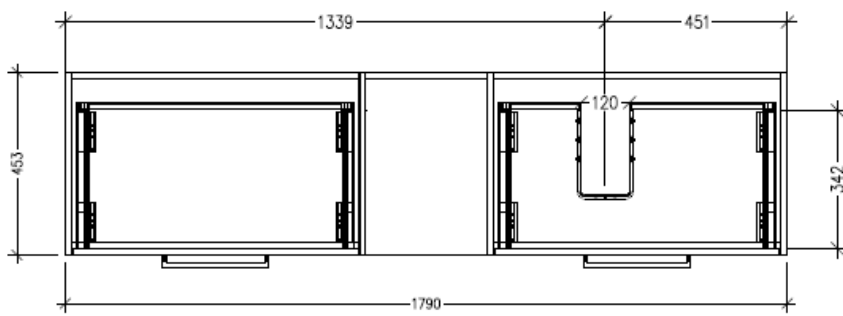

Technical Details

Note: All measurements shown are in millimetres. Sizes are nominal.

TOP VIEW

SIDE VIEW

FRONT VIEW

SPECIFICATION SHEET

Savanna Luxe 1800mm Wall Hung Right Hand Offset Basin Vanity

Code: 2384R

Features

- Wall Hung
- 2 Drawers with Handle, 1 Open Shelf
- Right Hand Offset Basin
- Laminate Woodgrain & Solid Colours on MR Board
- Dimensions: H400 x W1800 x D453

Technical Details

Note: All measurements shown are in millimetres. Sizes are nominal.

TOP VIEW

SIDE VIEW

FRONT VIEW

SPECIFICATION SHEET

Savanna Luxe 1800mm Wall Hung Right Hand Offset Basin Vanity

Code: 2384R

Features

- Wall Hung
- 2 Drawers with Negative Timber detail, 1 Open Shelf
- Right Hand Offset Basin
- Laminate Woodgrain & Solid Colours on MR Board
- Dimensions: H400 x W1800 x D453

Technical Details

Note: All measurements shown are in millimetres. Sizes are nominal.

TOP VIEW

SIDE VIEW

FRONT VIEW