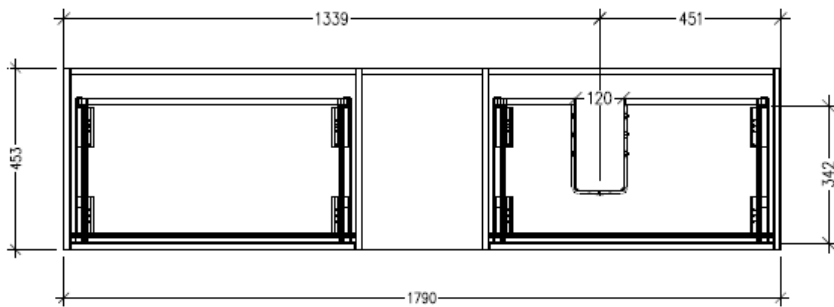

SPECIFICATION SHEET

Savanna Luxe 1800mm Wall Hung Right Hand Offset Basin Vanity

Code: 2384R

Features

- Wall Hung
- 2 Drawers with Extrusion, 1 Open Shelf
- Right Hand Offset Basin
- Laminate Woodgrain & Solid Colours on MR Board
- Dimensions: H400 x W1800 x D453

Technical Details

Note: All measurements shown are in millimetres. Sizes are nominal.

TOP VIEW

SIDE VIEW

FRONT VIEW

SPECIFICATION SHEET

Savanna Luxe 1800mm Wall Hung Right Hand Offset Basin Vanity

Code: 2384R

Features

- Wall Hung
- 2 Drawers with Handle, 1 Open Shelf
- Right Hand Offset Basin
- Laminate Woodgrain & Solid Colours on MR Board
- Dimensions: H400 x W1800 x D453

Technical Details

Note: All measurements shown are in millimetres. Sizes are nominal.

Technical Details

Note: All measurements shown are in millimetres. Sizes are nominal.

TOP VIEW

SIDE VIEW

FRONT VIEW