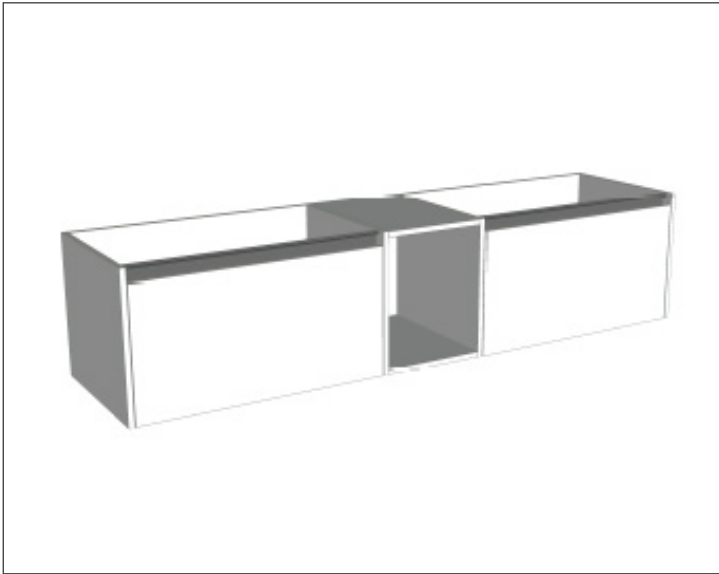

SPECIFICATION SHEET

Savanna Luxe 1800mm Wall Hung Right Hand Offset Basin Vanity

Code: 2384R

Features

- Wall Hung
- 2 Drawers with Extrusion, 1 Open Shelf
- Right Hand Offset Basin
- Laminate Woodgrain & Solid Colours on MR Board
- Dimensions: H400 x W1800 x D453

Technical Details

Note: All measurements shown are in millimetres. Sizes are nominal.

TOP VIEW

SIDE VIEW

FRONT VIEW

SPECIFICATION SHEET

Savanna Luxe 1800mm Wall Hung Right Hand Offset Basin Vanity

Code: 2384R

Features

- Wall Hung
- 2 Drawers with Handle, 1 Open Shelf
- Right Hand Offset Basin
- Laminate Woodgrain & Solid Colours on MR Board
- Dimensions: H400 x W1800 x D453

Technical Details

Note: All measurements shown are in millimetres. Sizes are nominal.

TOP VIEW

SIDE VIEW

FRONT VIEW

SPECIFICATION SHEET

Savanna Luxe 1800mm Wall Hung Right Hand Offset Basin Vanity

Code: 2384R

Features

- Wall Hung
- 2 Drawers with Negative Timber detail, 1 Open Shelf
- Right Hand Offset Basin
- Laminate Woodgrain & Solid Colours on MR Board
- Dimensions: H400 x W1800 x D453