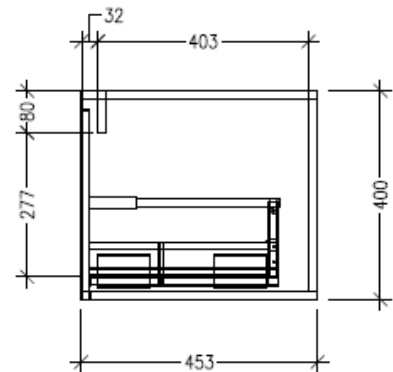

Technical Details

Note: All measurements shown are in millimetres. Sizes are nominal.

TOP VIEW

SIDE VIEW

FRONT VIEW

SPECIFICATION SHEET

Savanna Luxe 1800mm Wall Hung Right Hand Offset Basin Vanity

Code: 2384R

Features

- Wall Hung
- 2 Drawers with Handle, 1 Open Shelf
- Right Hand Offset Basin
- Laminate Woodgrain & Solid Colours on MR Board
- Dimensions: H400 x W1800 x D453

Technical Details

Note: All measurements shown are in millimetres. Sizes are nominal.

TOP VIEW

SIDE VIEW

FRONT VIEW

SPECIFICATION SHEET

Savanna Luxe 1800mm Wall Hung Right Hand Offset Basin Vanity

Code: 2384R

Features

- Wall Hung
- 2 Drawers with Negative Timber detail, 1 Open Shelf
- Right Hand Offset Basin
- Laminate Woodgrain & Solid Colours on MR Board
- Dimensions: H400 x W1800 x D453

Technical Details

Note: All measurements shown are in millimetres. Sizes are nominal.

TOP VIEW

SIDE VIEW

FRONT VIEW