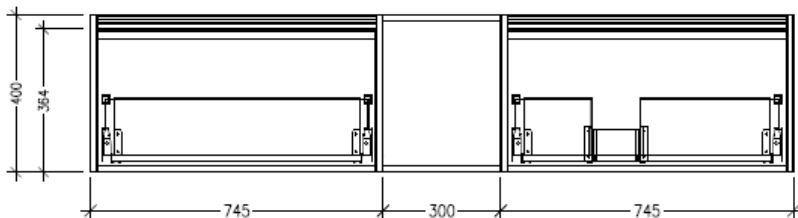

Technical Details

Note: All measurements shown are in millimetres. Sizes are nominal.

TOP VIEW

SIDE VIEW

FRONT VIEW

SPECIFICATION SHEET

Savanna Luxe 1800mm Wall Hung Right Hand Offset Basin Vanity

Code: 2384R

Features

- Wall Hung
- 2 Drawers with Handle, 1 Open Shelf
- Right Hand Offset Basin
- Laminate Woodgrain & Solid Colours on MR Board
- Dimensions: H400 x W1800 x D453

Technical Details

Note: All measurements shown are in millimetres. Sizes are nominal.

TOP VIEW

SIDE VIEW

FRONT VIEW

SPECIFICATION SHEET

Savanna Luxe 1800mm Wall Hung Right Hand Offset Basin Vanity

Code: 2384R

Features

- Wall Hung
- 2 Drawers with Negative Timber detail, 1 Open Shelf
- Right Hand Offset Basin
- Laminate Woodgrain & Solid Colours on MR Board
- Dimensions: H400 x W1800 x D453

Technical Details

Note: All measurements shown are in millimetres. Sizes are nominal.

TOP VIEW

SIDE VIEW

FRONT VIEW