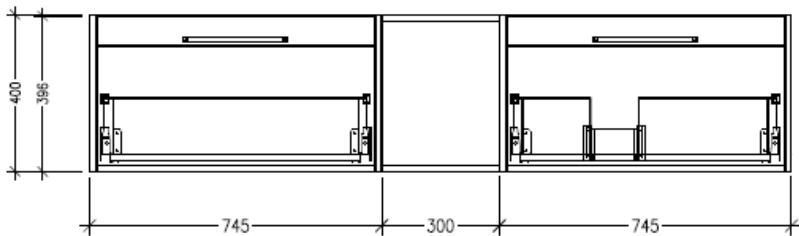

Technical Details

Note: All measurements shown are in millimetres. Sizes are nominal.

TOP VIEW

SIDE VIEW

FRONT VIEW

SPECIFICATION SHEET

Savanna Luxe 1800mm Wall Hung Right Hand Offset Basin Vanity

Code: 2384R

Features

- Wall Hung
- 2 Drawers with Handle, 1 Open Shelf
- Right Hand Offset Basin
- Laminate Woodgrain & Solid Colours on MR Board
- Dimensions: H400 x W1800 x D453

Technical Details

Note: All measurements shown are in millimetres. Sizes are nominal.

TOP VIEW

SIDE VIEW

FRONT VIEW

SPECIFICATION SHEET

Savanna Luxe 1800mm Wall Hung Right Hand Offset Basin Vanity

Code: 2384R

Features

- Wall Hung
- 2 Drawers with Negative Timber detail, 1 Open Shelf
- Right Hand Offset Basin
- Laminate Woodgrain & Solid Colours on MR Board
- Dimensions: H400 x W1800 x D453

Technical Details

Note: All measurements shown are in millimetres. Sizes are nominal.

TOP VIEW

SIDE VIEW

FRONT VIEW