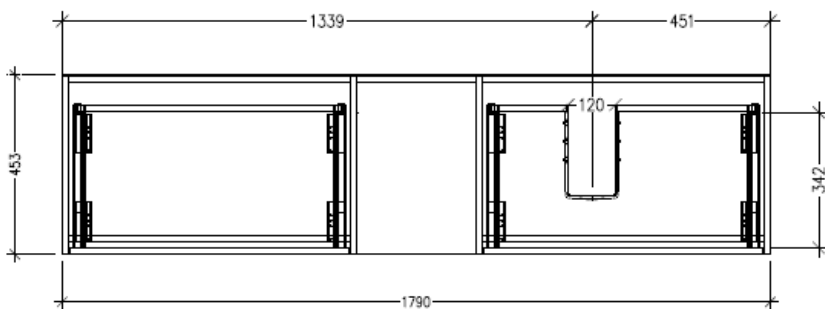

Technical Details

Note: All measurements shown are in millimetres. Sizes are nominal.

TOP VIEW

SIDE VIEW

FRONT VIEW

SPECIFICATION SHEET

Savanna Luxe 1800mm Wall Hung Right Hand Offset Basin Vanity

Code: 2384R

Features

- Wall Hung
- 2 Drawers with Handle, 1 Open Shelf
- Right Hand Offset Basin
- Laminate Woodgrain & Solid Colours on MR Board
- Dimensions: H400 x W1800 x D453

Technical Details

Note: All measurements shown are in millimetres. Sizes are nominal.

TOP VIEW

SIDE VIEW

FRONT VIEW

SPECIFICATION SHEET

Savanna Luxe 1800mm Wall Hung Right Hand Offset Basin Vanity

Code: 2384R

Features

- Wall Hung
- 2 Drawers with Negative Timber detail, 1 Open Shelf
- Right Hand Offset Basin
- Laminate Woodgrain & Solid Colours on MR Board
- Dimensions: H400 x W1800 x D453

Technical Details

Note: All measurements shown are in millimetres. Sizes are nominal.

TOP VIEW

SIDE VIEW

FRONT VIEW