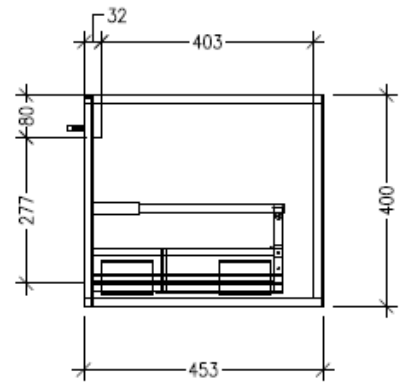

Technical Details

Note: All measurements shown are in millimetres. Sizes are nominal.

TOP VIEW

SIDE VIEW

FRONT VIEW

SPECIFICATION SHEET

Savanna Luxe 1800mm Wall Hung Right Hand Offset Basin Vanity

Code: 2384R

Features

- Wall Hung
- 2 Drawers with Handle, 1 Open Shelf
- Right Hand Offset Basin
- Laminate Woodgrain & Solid Colours on MR Board
- Dimensions: H400 x W1800 x D453

Technical Details

Note: All measurements shown are in millimetres. Sizes are nominal.

TOP VIEW

SIDE VIEW

FRONT VIEW

SPECIFICATION SHEET

Savanna Luxe 1800mm Wall Hung Right Hand Offset Basin Vanity

Code: 2384R

Features

- Wall Hung
- 2 Drawers with Negative Timber detail, 1 Open Shelf
- Right Hand Offset Basin
- Laminate Woodgrain & Solid Colours on MR Board
- Dimensions: H400 x W1800 x D453

Technical Details

Note: All measurements shown are in millimetres. Sizes are nominal.

TOP VIEW

SIDE VIEW

FRONT VIEW