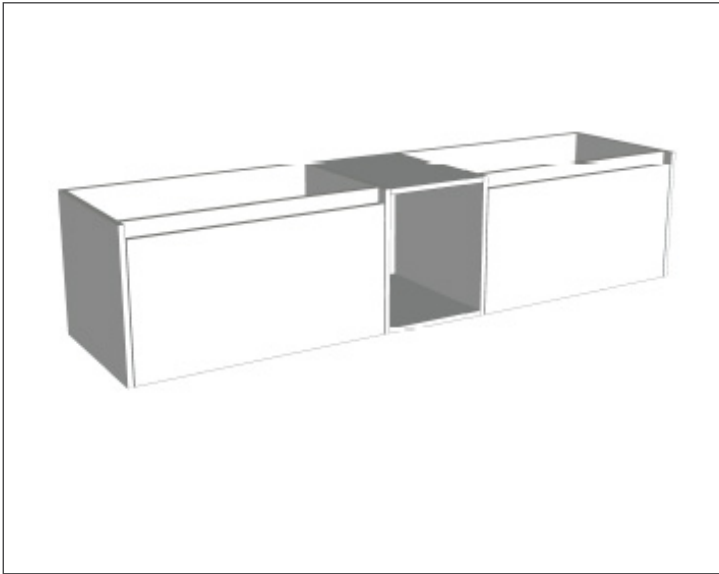

SPECIFICATION SHEET

Savanna Luxe 1800mm Wall Hung Right Hand Offset Basin Vanity

Code: 2384R

Features

- Wall Hung
- 2 Drawers with Extrusion, 1 Open Shelf
- Right Hand Offset Basin
- Laminate Woodgrain & Solid Colours on MR Board
- Dimensions: H400 x W1800 x D453

Features

- Wall Hung
- 2 Drawers with Handle, 1 Open Shelf
- Right Hand Offset Basin
- Laminate Woodgrain & Solid Colours on MR Board
- Dimensions: H400 x W1800 x D453

Technical Details

Note: All measurements shown are in millimetres. Sizes are nominal.

TOP VIEW

SIDE VIEW

FRONT VIEW

SPECIFICATION SHEET

Savanna Luxe 1800mm Wall Hung Right Hand Offset Basin Vanity

Code: 2384R

Features

- Wall Hung
- 2 Drawers with Negative Timber detail, 1 Open Shelf
- Right Hand Offset Basin
- Laminate Woodgrain & Solid Colours on MR Board
- Dimensions: H400 x W1800 x D453

Technical Details

Note: All measurements shown are in millimetres. Sizes are nominal.

TOP VIEW

SIDE VIEW

FRONT VIEW