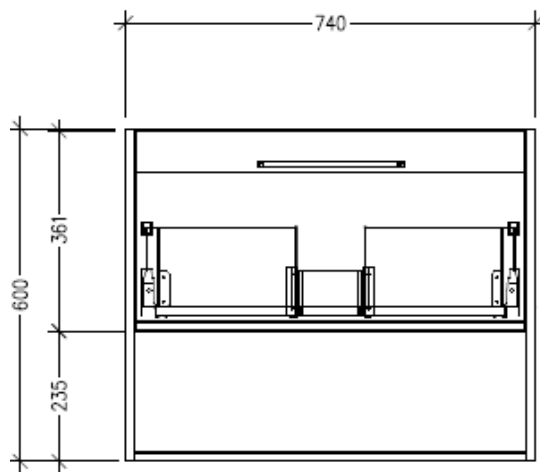

Technical Details

Note: All measurements shown are in millimetres. Sizes are nominal.

FRONT VIEW

SIDE VIEW

TOP VIEW

SPECIFICATION SHEET

Savanna 750mm Double Tier Wall Hung Vanity

Code: 2386

Features

- Wall Hung
- 1 Drawer with Handle, 1 Open Shelf
- Centre Basin
- Laminate Woodgrain & Solid Colours on MR Board
- Dimensions: H650 x W750 x D453

Technical Details

Note: All measurements shown are in millimetres. Sizes are nominal.

FRONT VIEW

SIDE VIEW

TOP VIEW

SPECIFICATION SHEET

Savanna 750mm Double Tier Wall Hung Vanity

Code: 2386

Features

- Wall Hung
- 1 Drawer with Negative Timber detail, 1 Open Shelf
- Centre Basin
- Laminate Woodgrain & Solid Colours on MR Board
- Dimensions: H650 x W750 x D453

Technical Details

Note: All measurements shown are in millimetres. Sizes are nominal.

FRONT VIEW

SIDE VIEW

TOP VIEW