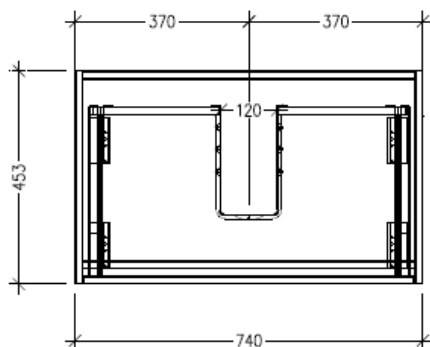

Technical Details

Note: All measurements shown are in millimetres. Sizes are nominal.

FRONT VIEW

SIDE VIEW

TOP VIEW

SPECIFICATION SHEET

Savanna 750mm Double Tier Wall Hung Vanity

Code: 2386

Features

- Wall Hung
- 1 Drawer with Handle, 1 Open Shelf
- Centre Basin
- Laminate Woodgrain & Solid Colours on MR Board
- Dimensions: H650 x W750 x D453

Technical Details

Note: All measurements shown are in millimetres. Sizes are nominal.

FRONT VIEW

SIDE VIEW

TOP VIEW

SPECIFICATION SHEET

Savanna 750mm Double Tier Wall Hung Vanity

Code: 2386

Features

- Wall Hung
- 1 Drawer with Negative Timber detail, 1 Open Shelf
- Centre Basin
- Laminate Woodgrain & Solid Colours on MR Board
- Dimensions: H650 x W750 x D453

Technical Details

Note: All measurements shown are in millimetres. Sizes are nominal.

FRONT VIEW

SIDE VIEW

TOP VIEW