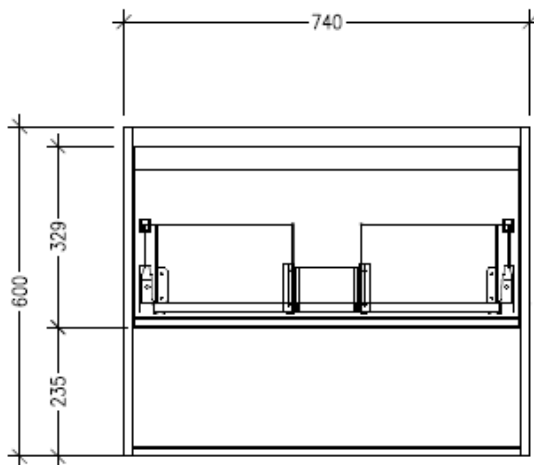

Technical Details

Note: All measurements shown are in millimetres. Sizes are nominal.

FRONT VIEW

SIDE VIEW

TOP VIEW

SPECIFICATION SHEET

Savanna 750mm Double Tier Wall Hung Vanity

Code: 2386

Features

- Wall Hung
- 1 Drawer with Handle, 1 Open Shelf
- Centre Basin
- Laminate Woodgrain & Solid Colours on MR Board
- Dimensions: H650 x W750 x D453

Technical Details

Note: All measurements shown are in millimetres. Sizes are nominal.

FRONT VIEW

SIDE VIEW

TOP VIEW

SPECIFICATION SHEET

Savanna 750mm Double Tier Wall Hung Vanity

Code: 2386

Features

- Wall Hung
- 1 Drawer with Negative Timber detail, 1 Open Shelf
- Centre Basin
- Laminate Woodgrain & Solid Colours on MR Board
- Dimensions: H650 x W750 x D453

Technical Details

Note: All measurements shown are in millimetres. Sizes are nominal.

FRONT VIEW

SIDE VIEW

TOP VIEW