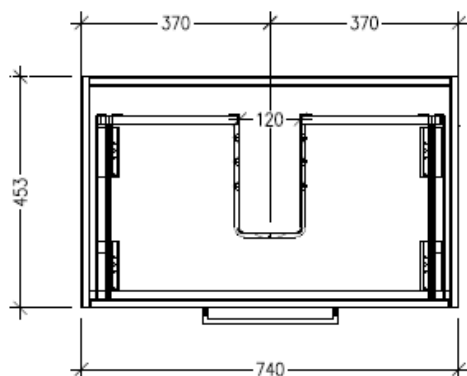

Technical Details

Note: All measurements shown are in millimetres. Sizes are nominal.

FRONT VIEW

SIDE VIEW

TOP VIEW

SPECIFICATION SHEET

Savanna 750mm Double Tier Wall Hung Vanity

Code: 2386

Features

- Wall Hung
- 1 Drawer with Handle, 1 Open Shelf
- Centre Basin
- Laminate Woodgrain & Solid Colours on MR Board
- Dimensions: H650 x W750 x D453

Technical Details

Note: All measurements shown are in millimetres. Sizes are nominal.

FRONT VIEW

SIDE VIEW

TOP VIEW

SPECIFICATION SHEET

Savanna 750mm Double Tier Wall Hung Vanity

Code: 2386

Features

- Wall Hung
- 1 Drawer with Negative Timber detail, 1 Open Shelf
- Centre Basin
- Laminate Woodgrain & Solid Colours on MR Board
- Dimensions: H650 x W750 x D453

Technical Details

Note: All measurements shown are in millimetres. Sizes are nominal.

FRONT VIEW

SIDE VIEW

TOP VIEW