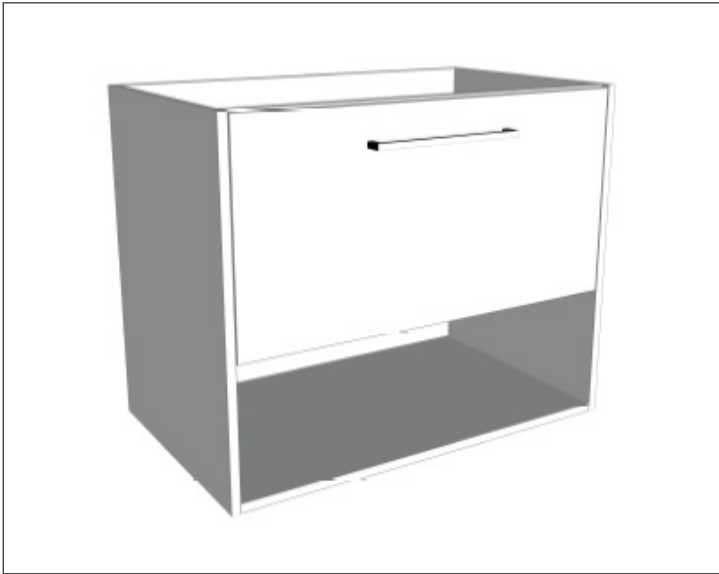

SPECIFICATION SHEET

Savanna 750mm Double Tier Wall Hung Vanity

Code: 2386

Features

- Wall Hung
- 1 Drawer with Extrusion, 1 Open Shelf
- Centre Basin
- Laminate Woodgrain & Solid Colours on MR Board
- Dimensions: H650 x W750 x D453

Technical Details

Note: All measurements shown are in millimetres. Sizes are nominal.

FRONT VIEW

SIDE VIEW

TOP VIEW

SPECIFICATION SHEET

Savanna 750mm Double Tier Wall Hung Vanity

Code: 2386

Features

- Wall Hung
- 1 Drawer with Handle, 1 Open Shelf
- Centre Basin
- Laminate Woodgrain & Solid Colours on MR Board
- Dimensions: H650 x W750 x D453

Technical Details

Note: All measurements shown are in millimetres. Sizes are nominal.

FRONT VIEW

SIDE VIEW

TOP VIEW

SPECIFICATION SHEET

Savanna 750mm Double Tier Wall Hung Vanity

Code: 2386

Features

- Wall Hung
- 1 Drawer with Negative Timber detail, 1 Open Shelf
- Centre Basin
- Laminate Woodgrain & Solid Colours on MR Board
- Dimensions: H650 x W750 x D453