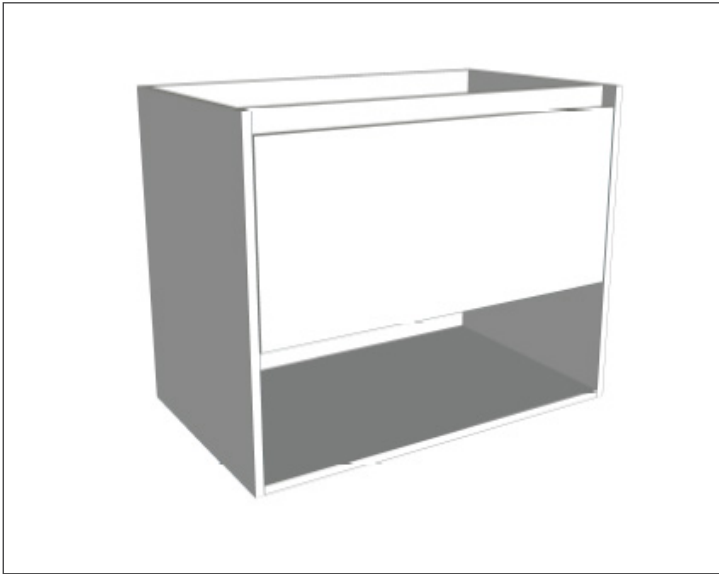

SPECIFICATION SHEET

Savanna 750mm Double Tier Wall Hung Vanity

Code: 2386

Features

- Wall Hung
- 1 Drawer with Extrusion, 1 Open Shelf
- Centre Basin
- Laminate Woodgrain & Solid Colours on MR Board
- Dimensions: H650 x W750 x D453

Features

- Wall Hung
- 1 Drawer with Handle, 1 Open Shelf
- Centre Basin
- Laminate Woodgrain & Solid Colours on MR Board
- Dimensions: H650 x W750 x D453

Technical Details

Note: All measurements shown are in millimetres. Sizes are nominal.

FRONT VIEW

SIDE VIEW

TOP VIEW

SPECIFICATION SHEET

Savanna 750mm Double Tier Wall Hung Vanity

Code: 2386

Features

- Wall Hung
- 1 Drawer with Negative Timber detail, 1 Open Shelf
- Centre Basin
- Laminate Woodgrain & Solid Colours on MR Board
- Dimensions: H650 x W750 x D453

Technical Details

Note: All measurements shown are in millimetres. Sizes are nominal.

FRONT VIEW

SIDE VIEW

TOP VIEW