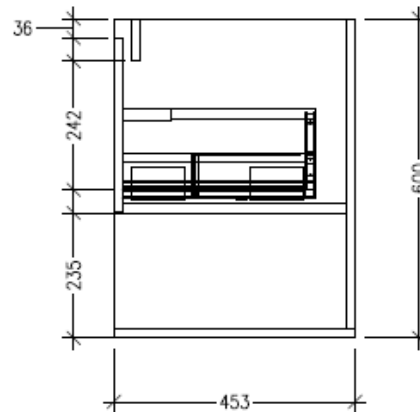

Technical Details

Note: All measurements shown are in millimetres. Sizes are nominal.

FRONT VIEW

SIDE VIEW

TOP VIEW

SPECIFICATION SHEET

Savanna 750mm Double Tier Wall Hung Vanity

Code: 2386

Features

- Wall Hung
- 1 Drawer with Handle, 1 Open Shelf
- Centre Basin
- Laminate Woodgrain & Solid Colours on MR Board
- Dimensions: H650 x W750 x D453

Technical Details

Note: All measurements shown are in millimetres. Sizes are nominal.

FRONT VIEW

SIDE VIEW

TOP VIEW

SPECIFICATION SHEET

Savanna 750mm Double Tier Wall Hung Vanity

Code: 2386

Features

- Wall Hung
- 1 Drawer with Negative Timber detail, 1 Open Shelf
- Centre Basin
- Laminate Woodgrain & Solid Colours on MR Board
- Dimensions: H650 x W750 x D453

Technical Details

Note: All measurements shown are in millimetres. Sizes are nominal.

FRONT VIEW

SIDE VIEW

TOP VIEW