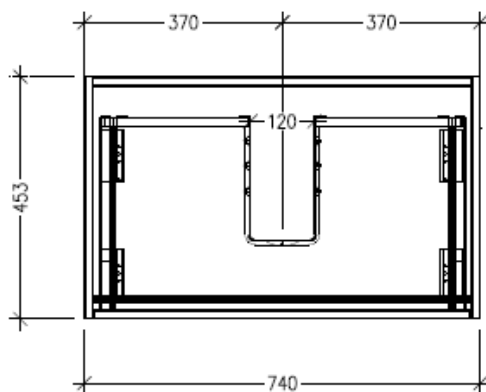

Technical Details

Note: All measurements shown are in millimetres. Sizes are nominal.

FRONT VIEW

SIDE VIEW

TOP VIEW

SPECIFICATION SHEET

Savanna 750mm Double Tier Wall Hung Vanity

Code: 2386

Features

- Wall Hung
- 1 Drawer with Handle, 1 Open Shelf
- Centre Basin
- Laminate Woodgrain & Solid Colours on MR Board
- Dimensions: H650 x W750 x D453

Technical Details

Note: All measurements shown are in millimetres. Sizes are nominal.

FRONT VIEW

SIDE VIEW

TOP VIEW

SPECIFICATION SHEET

Savanna 750mm Double Tier Wall Hung Vanity

Code: 2386

Features

- Wall Hung
- 1 Drawer with Negative Timber detail, 1 Open Shelf
- Centre Basin
- Laminate Woodgrain & Solid Colours on MR Board
- Dimensions: H650 x W750 x D453

Technical Details

Note: All measurements shown are in millimetres. Sizes are nominal.

FRONT VIEW

SIDE VIEW

TOP VIEW