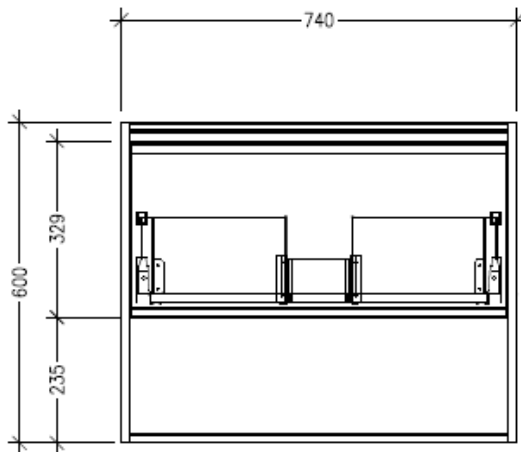

SPECIFICATION SHEET

Savanna 750mm Double Tier Wall Hung Vanity

Code: 2386

Features

- Wall Hung
- 1 Drawer with Extrusion, 1 Open Shelf
- Centre Basin
- Laminate Woodgrain & Solid Colours on MR Board
- Dimensions: H650 x W750 x D453

Technical Details

Note: All measurements shown are in millimetres. Sizes are nominal.

FRONT VIEW

SIDE VIEW

TOP VIEW

SPECIFICATION SHEET

Savanna 750mm Double Tier Wall Hung Vanity

Code: 2386

Features

- Wall Hung
- 1 Drawer with Handle, 1 Open Shelf
- Centre Basin
- Laminate Woodgrain & Solid Colours on MR Board
- Dimensions: H650 x W750 x D453

Technical Details

Note: All measurements shown are in millimetres. Sizes are nominal.

Technical Details

Note: All measurements shown are in millimetres. Sizes are nominal.

FRONT VIEW

SIDE VIEW

TOP VIEW