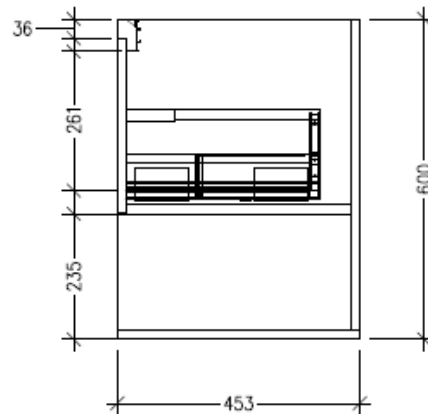

SPECIFICATION SHEET

Savanna 750mm Double Tier Wall Hung Vanity

Code: 2386

Features

- Wall Hung
- 1 Drawer with Extrusion, 1 Open Shelf
- Centre Basin
- Laminate Woodgrain & Solid Colours on MR Board
- Dimensions: H650 x W750 x D453

Technical Details

Note: All measurements shown are in millimetres. Sizes are nominal.

FRONT VIEW

SIDE VIEW

TOP VIEW

SPECIFICATION SHEET

Savanna 750mm Double Tier Wall Hung Vanity

Code: 2386

Features

- Wall Hung
- 1 Drawer with Handle, 1 Open Shelf
- Centre Basin
- Laminate Woodgrain & Solid Colours on MR Board
- Dimensions: H650 x W750 x D453

Technical Details

Note: All measurements shown are in millimetres. Sizes are nominal.

Technical Details

Note: All measurements shown are in millimetres. Sizes are nominal.

FRONT VIEW

SIDE VIEW

TOP VIEW