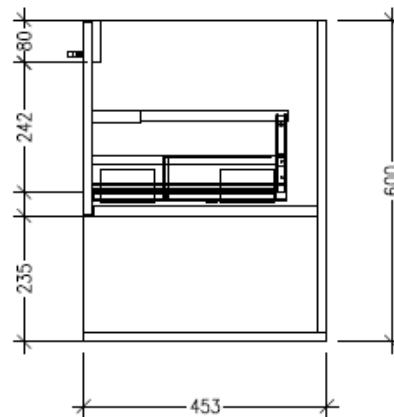

Technical Details

Note: All measurements shown are in millimetres. Sizes are nominal.

FRONT VIEW

SIDE VIEW

TOP VIEW

SPECIFICATION SHEET

Savanna 750mm Double Tier Wall Hung Vanity

Code: 2386

Features

- Wall Hung
- 1 Drawer with Handle, 1 Open Shelf
- Centre Basin
- Laminate Woodgrain & Solid Colours on MR Board
- Dimensions: H650 x W750 x D453

Technical Details

Note: All measurements shown are in millimetres. Sizes are nominal.

FRONT VIEW

SIDE VIEW

TOP VIEW

SPECIFICATION SHEET

Savanna 750mm Double Tier Wall Hung Vanity

Code: 2386

Features

- Wall Hung
- 1 Drawer with Negative Timber detail, 1 Open Shelf
- Centre Basin
- Laminate Woodgrain & Solid Colours on MR Board
- Dimensions: H650 x W750 x D453

Technical Details

Note: All measurements shown are in millimetres. Sizes are nominal.

FRONT VIEW

SIDE VIEW

TOP VIEW