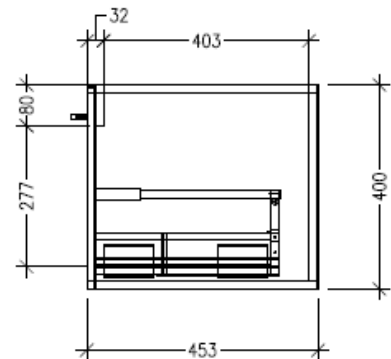

Technical Details

Note: All measurements shown are in millimetres. Sizes are nominal.

TOP VIEW

SIDE VIEW

FRONT VIEW

SPECIFICATION SHEET

Savanna Luxe 1800mm Wall Hung Double Basin Vanity

Code: 2388

Features

- Wall Hung
- 2 Drawers with Handle, 1 Open Shelf
- Double Basin
- Laminate Woodgrain & Solid Colours on MR Board
- Dimensions: H400 x W1800 x D453

Technical Details

Note: All measurements shown are in millimetres. Sizes are nominal.

TOP VIEW

SIDE VIEW

FRONT VIEW

SPECIFICATION SHEET

Savanna Luxe 1800mm Wall Hung Double Basin Vanity

Code: 2388

Features

- Wall Hung
- 2 Drawers with Negative Timber detail, 1 Open Shelf
- Double Basin
- Laminate Woodgrain & Solid Colours on MR Board
- Dimensions: H400 x W1800 x D453

Technical Details

Note: All measurements shown are in millimetres. Sizes are nominal.

TOP VIEW

SIDE VIEW

FRONT VIEW