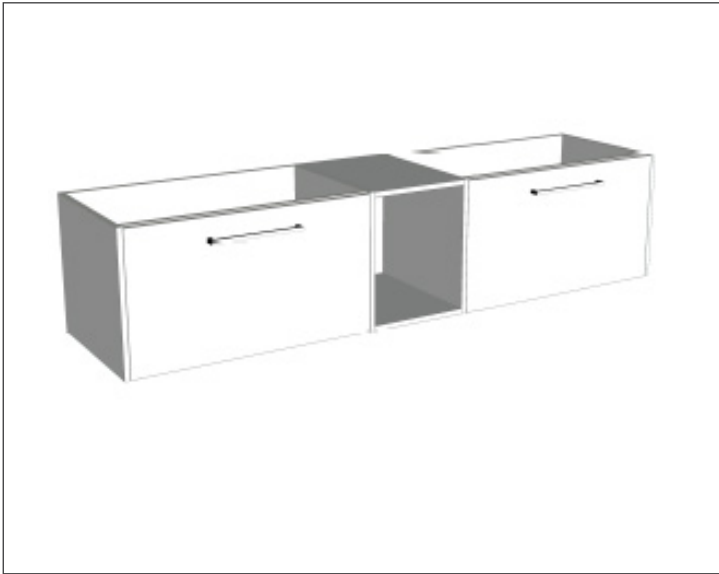

SPECIFICATION SHEET

Savanna Luxe 1800mm Wall Hung Double Basin Vanity

Code: 2388

Features

- Wall Hung
- 2 Drawers with Extrusion, 1 Open Shelf
- Double Basin
- Laminate Woodgrain & Solid Colours on MR Board
- Dimensions: H400 x W1800 x D453

Technical Details

Note: All measurements shown are in millimetres. Sizes are nominal.

TOP VIEW

SIDE VIEW

FRONT VIEW

SPECIFICATION SHEET

Savanna Luxe 1800mm Wall Hung Double Basin Vanity

Code: 2388

Features

- Wall Hung
- 2 Drawers with Handle, 1 Open Shelf
- Double Basin
- Laminate Woodgrain & Solid Colours on MR Board
- Dimensions: H400 x W1800 x D453

Technical Details

Note: All measurements shown are in millimetres. Sizes are nominal.

TOP VIEW

SIDE VIEW

FRONT VIEW

SPECIFICATION SHEET

Savanna Luxe 1800mm Wall Hung Double Basin Vanity

Code: 2388

Features

- Wall Hung
- 2 Drawers with Negative Timber detail, 1 Open Shelf
- Double Basin
- Laminate Woodgrain & Solid Colours on MR Board
- Dimensions: H400 x W1800 x D453