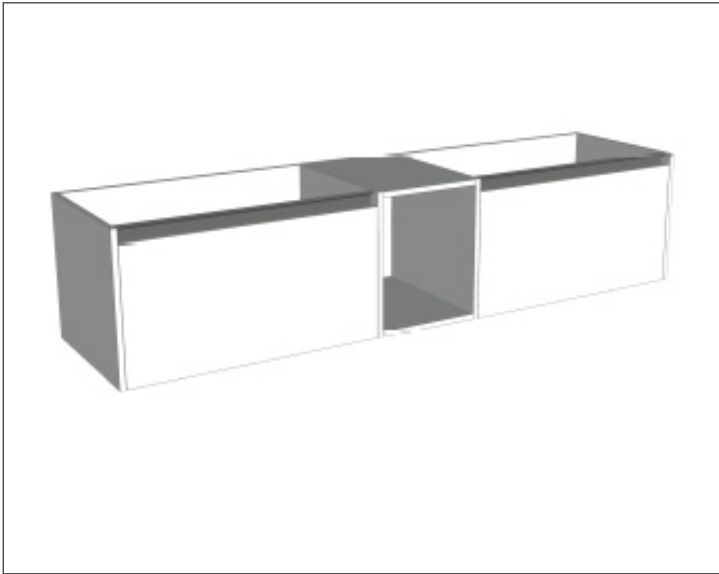

SPECIFICATION SHEET

Savanna Luxe 1800mm Wall Hung Double Basin Vanity

Code: 2388

Features

- Wall Hung
- 2 Drawers with Extrusion, 1 Open Shelf
- Double Basin
- Laminate Woodgrain & Solid Colours on MR Board
- Dimensions: H400 x W1800 x D453

Technical Details

Note: All measurements shown are in millimetres. Sizes are nominal.

TOP VIEW

SIDE VIEW

FRONT VIEW

SPECIFICATION SHEET

Savanna Luxe 1800mm Wall Hung Double Basin Vanity

Code: 2388

Features

- Wall Hung
- 2 Drawers with Handle, 1 Open Shelf
- Double Basin
- Laminate Woodgrain & Solid Colours on MR Board
- Dimensions: H400 x W1800 x D453

Technical Details

Note: All measurements shown are in millimetres. Sizes are nominal.

TOP VIEW

SIDE VIEW

FRONT VIEW

SPECIFICATION SHEET

Savanna Luxe 1800mm Wall Hung Double Basin Vanity

Code: 2388

Features

- Wall Hung
- 2 Drawers with Negative Timber detail, 1 Open Shelf
- Double Basin
- Laminate Woodgrain & Solid Colours on MR Board
- Dimensions: H400 x W1800 x D453