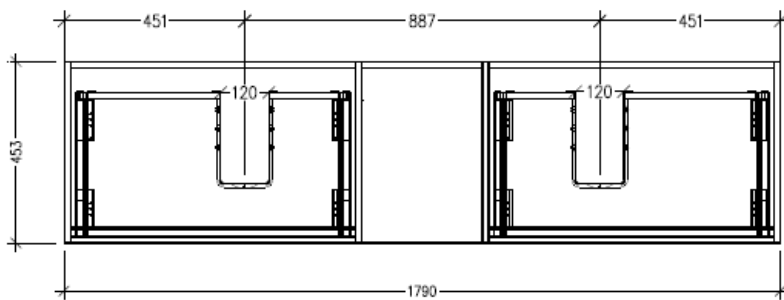

SPECIFICATION SHEET

Savanna Luxe 1800mm Wall Hung Double Basin Vanity

Code: 2388

Features

- Wall Hung
- 2 Drawers with Extrusion, 1 Open Shelf
- Double Basin
- Laminate Woodgrain & Solid Colours on MR Board
- Dimensions: H400 x W1800 x D453

Technical Details

Note: All measurements shown are in millimetres. Sizes are nominal.

TOP VIEW

SIDE VIEW

FRONT VIEW

SPECIFICATION SHEET

Savanna Luxe 1800mm Wall Hung Double Basin Vanity

Code: 2388

Features

- Wall Hung
- 2 Drawers with Handle, 1 Open Shelf
- Double Basin
- Laminate Woodgrain & Solid Colours on MR Board
- Dimensions: H400 x W1800 x D453

Technical Details

Note: All measurements shown are in millimetres. Sizes are nominal.

Technical Details

Note: All measurements shown are in millimetres. Sizes are nominal.

TOP VIEW

SIDE VIEW

FRONT VIEW