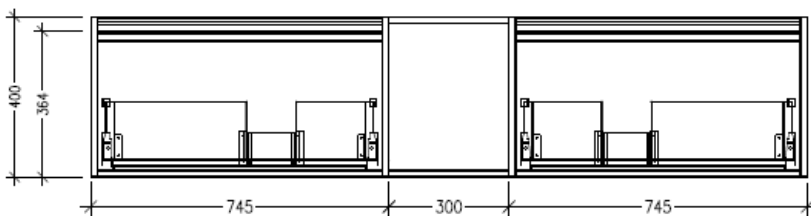

Technical Details

Note: All measurements shown are in millimetres. Sizes are nominal.

TOP VIEW

SIDE VIEW

FRONT VIEW

SPECIFICATION SHEET

Savanna Luxe 1800mm Wall Hung Double Basin Vanity

Code: 2388

Features

- Wall Hung
- 2 Drawers with Handle, 1 Open Shelf
- Double Basin
- Laminate Woodgrain & Solid Colours on MR Board
- Dimensions: H400 x W1800 x D453

Technical Details

Note: All measurements shown are in millimetres. Sizes are nominal.

TOP VIEW

SIDE VIEW

FRONT VIEW

SPECIFICATION SHEET

Savanna Luxe 1800mm Wall Hung Double Basin Vanity

Code: 2388

Features

- Wall Hung
- 2 Drawers with Negative Timber detail, 1 Open Shelf
- Double Basin
- Laminate Woodgrain & Solid Colours on MR Board
- Dimensions: H400 x W1800 x D453

Technical Details

Note: All measurements shown are in millimetres. Sizes are nominal.

TOP VIEW

SIDE VIEW

FRONT VIEW