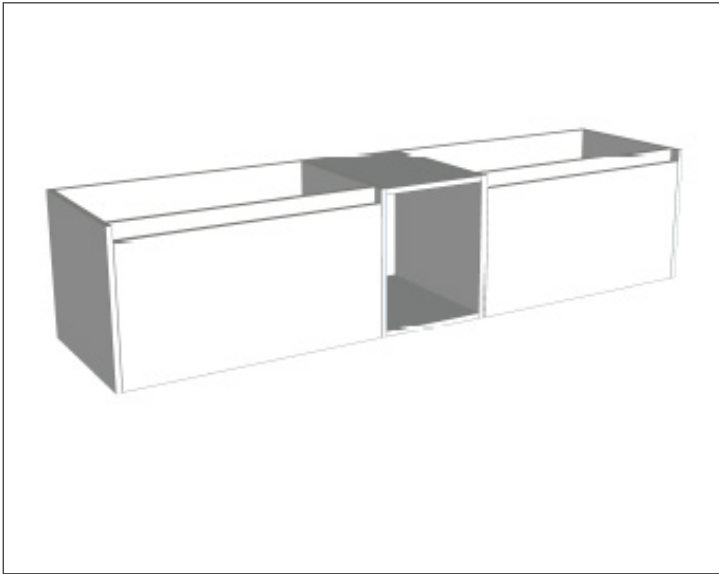

SPECIFICATION SHEET

Savanna Luxe 1800mm Wall Hung Double Basin Vanity

Code: 2388

Features

- Wall Hung
- 2 Drawers with Extrusion, 1 Open Shelf
- Double Basin
- Laminate Woodgrain & Solid Colours on MR Board
- Dimensions: H400 x W1800 x D453

Features

- Wall Hung
- 2 Drawers with Handle, 1 Open Shelf
- Double Basin
- Laminate Woodgrain & Solid Colours on MR Board
- Dimensions: H400 x W1800 x D453

Technical Details

Note: All measurements shown are in millimetres. Sizes are nominal.

TOP VIEW

SIDE VIEW

FRONT VIEW

SPECIFICATION SHEET

Savanna Luxe 1800mm Wall Hung Double Basin Vanity

Code: 2388

Features

- Wall Hung
- 2 Drawers with Negative Timber detail, 1 Open Shelf
- Double Basin
- Laminate Woodgrain & Solid Colours on MR Board
- Dimensions: H400 x W1800 x D453

Technical Details

Note: All measurements shown are in millimetres. Sizes are nominal.

TOP VIEW

SIDE VIEW

FRONT VIEW