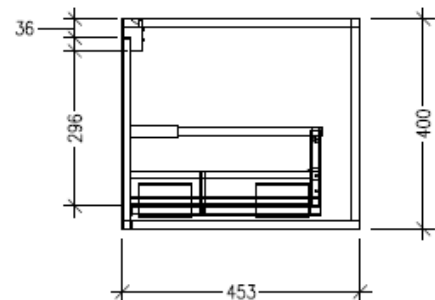

SPECIFICATION SHEET

Savanna Luxe 1800mm Wall Hung Double Basin Vanity

Code: 2388

Features

- Wall Hung
- 2 Drawers with Extrusion, 1 Open Shelf
- Double Basin
- Laminate Woodgrain & Solid Colours on MR Board
- Dimensions: H400 x W1800 x D453

Technical Details

Note: All measurements shown are in millimetres. Sizes are nominal.

TOP VIEW

SIDE VIEW

FRONT VIEW

SPECIFICATION SHEET

Savanna Luxe 1800mm Wall Hung Double Basin Vanity

Code: 2388

Features

- Wall Hung
- 2 Drawers with Handle, 1 Open Shelf
- Double Basin
- Laminate Woodgrain & Solid Colours on MR Board
- Dimensions: H400 x W1800 x D453

Technical Details

Note: All measurements shown are in millimetres. Sizes are nominal.

Technical Details

Note: All measurements shown are in millimetres. Sizes are nominal.

TOP VIEW

SIDE VIEW

FRONT VIEW