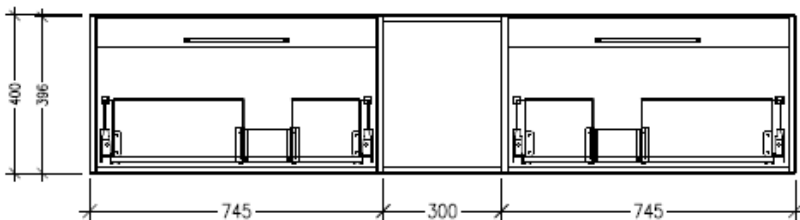

Technical Details

Note: All measurements shown are in millimetres. Sizes are nominal.

TOP VIEW

SIDE VIEW

FRONT VIEW

SPECIFICATION SHEET

Savanna Luxe 1800mm Wall Hung Double Basin Vanity

Code: 2388

Features

- Wall Hung
- 2 Drawers with Handle, 1 Open Shelf
- Double Basin
- Laminate Woodgrain & Solid Colours on MR Board
- Dimensions: H400 x W1800 x D453

Technical Details

Note: All measurements shown are in millimetres. Sizes are nominal.

TOP VIEW

SIDE VIEW

FRONT VIEW

SPECIFICATION SHEET

Savanna Luxe 1800mm Wall Hung Double Basin Vanity

Code: 2388

Features

- Wall Hung
- 2 Drawers with Negative Timber detail, 1 Open Shelf
- Double Basin
- Laminate Woodgrain & Solid Colours on MR Board
- Dimensions: H400 x W1800 x D453

Technical Details

Note: All measurements shown are in millimetres. Sizes are nominal.

TOP VIEW

SIDE VIEW

FRONT VIEW