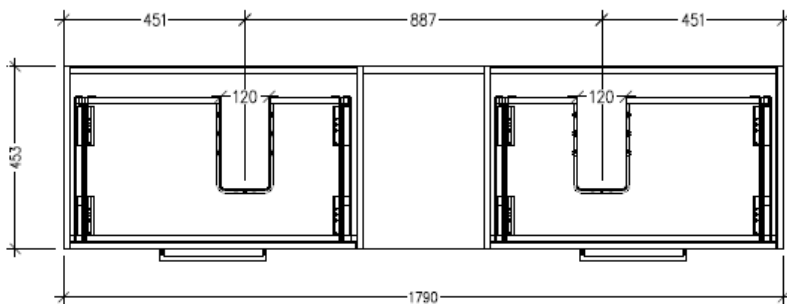

Technical Details

Note: All measurements shown are in millimetres. Sizes are nominal.

TOP VIEW

SIDE VIEW

FRONT VIEW

SPECIFICATION SHEET

Savanna Luxe 1800mm Wall Hung Double Basin Vanity

Code: 2388

Features

- Wall Hung
- 2 Drawers with Handle, 1 Open Shelf
- Double Basin
- Laminate Woodgrain & Solid Colours on MR Board
- Dimensions: H400 x W1800 x D453

Technical Details

Note: All measurements shown are in millimetres. Sizes are nominal.

TOP VIEW

SIDE VIEW

FRONT VIEW

SPECIFICATION SHEET

Savanna Luxe 1800mm Wall Hung Double Basin Vanity

Code: 2388

Features

- Wall Hung
- 2 Drawers with Negative Timber detail, 1 Open Shelf
- Double Basin
- Laminate Woodgrain & Solid Colours on MR Board
- Dimensions: H400 x W1800 x D453

Technical Details

Note: All measurements shown are in millimetres. Sizes are nominal.

TOP VIEW

SIDE VIEW

FRONT VIEW