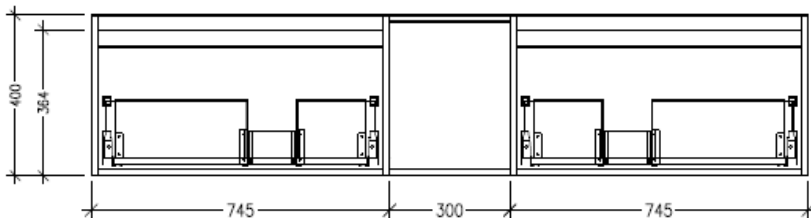

Technical Details

Note: All measurements shown are in millimetres. Sizes are nominal.

TOP VIEW

SIDE VIEW

FRONT VIEW

SPECIFICATION SHEET

Savanna Luxe 1800mm Wall Hung Double Basin Vanity

Code: 2388

Features

- Wall Hung
- 2 Drawers with Handle, 1 Open Shelf
- Double Basin
- Laminate Woodgrain & Solid Colours on MR Board
- Dimensions: H400 x W1800 x D453

Technical Details

Note: All measurements shown are in millimetres. Sizes are nominal.

TOP VIEW

SIDE VIEW

FRONT VIEW

SPECIFICATION SHEET

Savanna Luxe 1800mm Wall Hung Double Basin Vanity

Code: 2388

Features

- Wall Hung
- 2 Drawers with Negative Timber detail, 1 Open Shelf
- Double Basin
- Laminate Woodgrain & Solid Colours on MR Board
- Dimensions: H400 x W1800 x D453

Technical Details

Note: All measurements shown are in millimetres. Sizes are nominal.

TOP VIEW

SIDE VIEW

FRONT VIEW