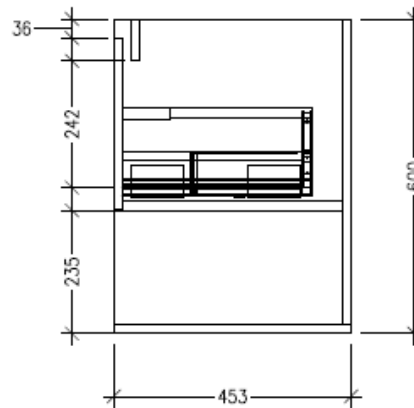

Technical Details

Note: All measurements shown are in millimetres. Sizes are nominal.

FRONT VIEW

SIDE VIEW

TOP VIEW

SPECIFICATION SHEET

Savanna 900mm Double Tier Wall Hung Vanity

Code: 2390

Features

- Wall Hung
- 1 Drawer with Handle, 1 Open Shelf
- Centre Basin
- Laminate Woodgrain & Solid Colours on MR Board
- Dimensions: H650 x W900 x D453

Technical Details

Note: All measurements shown are in millimetres. Sizes are nominal.

FRONT VIEW

SIDE VIEW

TOP VIEW

SPECIFICATION SHEET

Savanna 900mm Double Tier Wall Hung Vanity

Code: 2390

Features

- Wall Hung
- 1 Drawer with Negative Timber detail, 1 Open Shelf
- Centre Basin
- Laminate Woodgrain & Solid Colours on MR Board
- Dimensions: H650 x W900 x D453

Technical Details

Note: All measurements shown are in millimetres. Sizes are nominal.

FRONT VIEW

SIDE VIEW

TOP VIEW