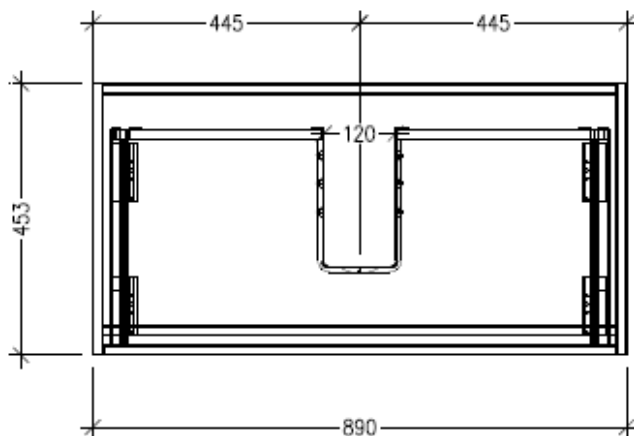

Technical Details

Note: All measurements shown are in millimetres. Sizes are nominal.

FRONT VIEW

SIDE VIEW

TOP VIEW

SPECIFICATION SHEET

Savanna 900mm Double Tier Wall Hung Vanity

Code: 2390

Features

- Wall Hung
- 1 Drawer with Handle, 1 Open Shelf
- Centre Basin
- Laminate Woodgrain & Solid Colours on MR Board
- Dimensions: H650 x W900 x D453

Technical Details

Note: All measurements shown are in millimetres. Sizes are nominal.

FRONT VIEW

SIDE VIEW

TOP VIEW

SPECIFICATION SHEET

Savanna 900mm Double Tier Wall Hung Vanity

Code: 2390

Features

- Wall Hung
- 1 Drawer with Negative Timber detail, 1 Open Shelf
- Centre Basin
- Laminate Woodgrain & Solid Colours on MR Board
- Dimensions: H650 x W900 x D453

Technical Details

Note: All measurements shown are in millimetres. Sizes are nominal.

FRONT VIEW

SIDE VIEW

TOP VIEW