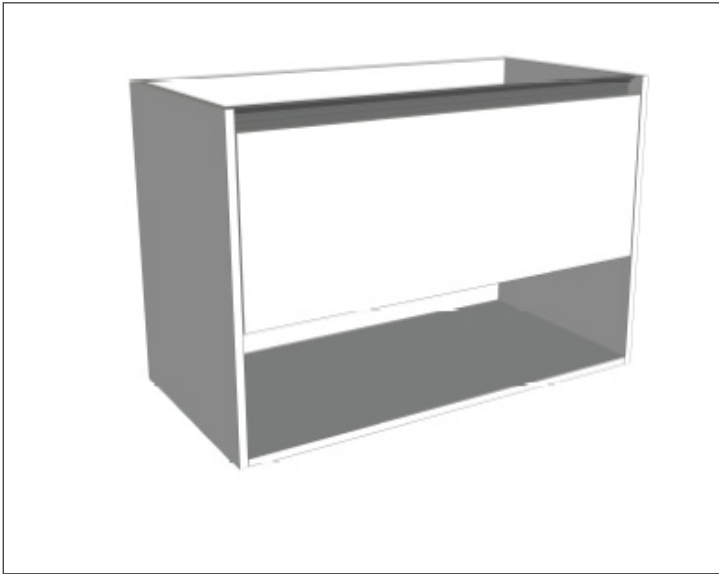

SPECIFICATION SHEET

Savanna 900mm Double Tier Wall Hung Vanity

Code: 2390

Features

- Wall Hung
- 1 Drawer with Extrusion, 1 Open Shelf
- Centre Basin
- Laminate Woodgrain & Solid Colours on MR Board
- Dimensions: H650 x W900 x D453

Technical Details

Note: All measurements shown are in millimetres. Sizes are nominal.

FRONT VIEW

SIDE VIEW

TOP VIEW

SPECIFICATION SHEET

Savanna 900mm Double Tier Wall Hung Vanity

Code: 2390

Features

- Wall Hung
- 1 Drawer with Handle, 1 Open Shelf
- Centre Basin
- Laminate Woodgrain & Solid Colours on MR Board
- Dimensions: H650 x W900 x D453

Technical Details

Note: All measurements shown are in millimetres. Sizes are nominal.

FRONT VIEW

SIDE VIEW

TOP VIEW

SPECIFICATION SHEET

Savanna 900mm Double Tier Wall Hung Vanity

Code: 2390

Features

- Wall Hung
- 1 Drawer with Negative Timber detail, 1 Open Shelf
- Centre Basin
- Laminate Woodgrain & Solid Colours on MR Board
- Dimensions: H650 x W900 x D453