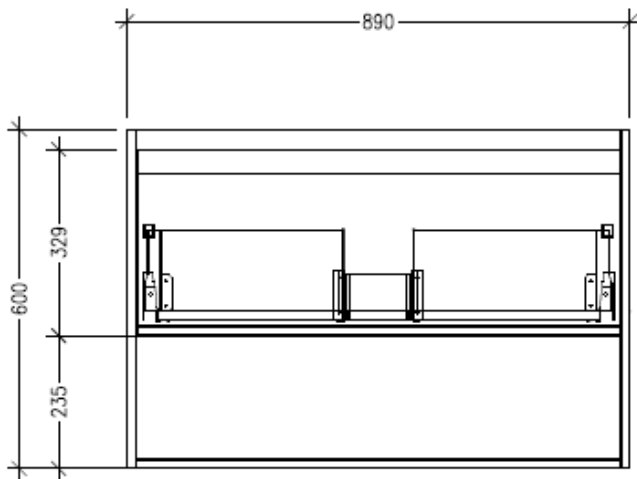

Technical Details

Note: All measurements shown are in millimetres. Sizes are nominal.

FRONT VIEW

SIDE VIEW

TOP VIEW

SPECIFICATION SHEET

Savanna 900mm Double Tier Wall Hung Vanity

Code: 2390

Features

- Wall Hung
- 1 Drawer with Handle, 1 Open Shelf
- Centre Basin
- Laminate Woodgrain & Solid Colours on MR Board
- Dimensions: H650 x W900 x D453

Technical Details

Note: All measurements shown are in millimetres. Sizes are nominal.

FRONT VIEW

SIDE VIEW

TOP VIEW

SPECIFICATION SHEET

Savanna 900mm Double Tier Wall Hung Vanity

Code: 2390

Features

- Wall Hung
- 1 Drawer with Negative Timber detail, 1 Open Shelf
- Centre Basin
- Laminate Woodgrain & Solid Colours on MR Board
- Dimensions: H650 x W900 x D453

Technical Details

Note: All measurements shown are in millimetres. Sizes are nominal.

FRONT VIEW

SIDE VIEW

TOP VIEW