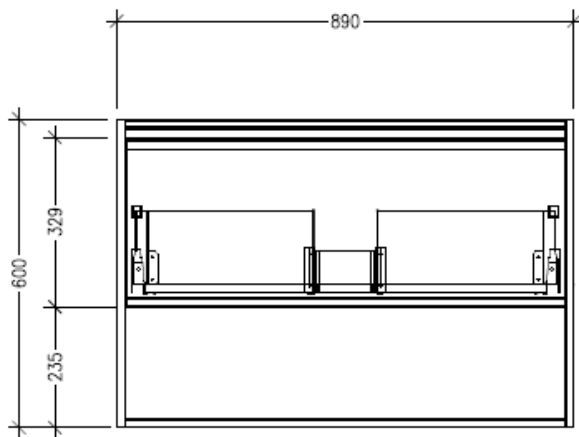

SPECIFICATION SHEET

Savanna 900mm Double Tier Wall Hung Vanity

Code: 2390

Features

- Wall Hung
- 1 Drawer with Extrusion, 1 Open Shelf
- Centre Basin
- Laminate Woodgrain & Solid Colours on MR Board
- Dimensions: H650 x W900 x D453

Technical Details

Note: All measurements shown are in millimetres. Sizes are nominal.

FRONT VIEW

SIDE VIEW

TOP VIEW

SPECIFICATION SHEET

Savanna 900mm Double Tier Wall Hung Vanity

Code: 2390

Features

- Wall Hung
- 1 Drawer with Handle, 1 Open Shelf
- Centre Basin
- Laminate Woodgrain & Solid Colours on MR Board
- Dimensions: H650 x W900 x D453

Technical Details

Note: All measurements shown are in millimetres. Sizes are nominal.

Technical Details

Note: All measurements shown are in millimetres. Sizes are nominal.

FRONT VIEW

SIDE VIEW

TOP VIEW