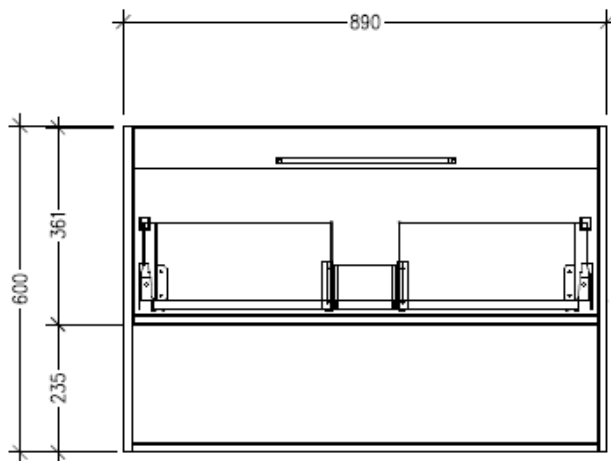

Technical Details

Note: All measurements shown are in millimetres. Sizes are nominal.

FRONT VIEW

SIDE VIEW

TOP VIEW

SPECIFICATION SHEET

Savanna 900mm Double Tier Wall Hung Vanity

Code: 2390

Features

- Wall Hung
- 1 Drawer with Handle, 1 Open Shelf
- Centre Basin
- Laminate Woodgrain & Solid Colours on MR Board
- Dimensions: H650 x W900 x D453

Technical Details

Note: All measurements shown are in millimetres. Sizes are nominal.

FRONT VIEW

SIDE VIEW

TOP VIEW

SPECIFICATION SHEET

Savanna 900mm Double Tier Wall Hung Vanity

Code: 2390

Features

- Wall Hung
- 1 Drawer with Negative Timber detail, 1 Open Shelf
- Centre Basin
- Laminate Woodgrain & Solid Colours on MR Board
- Dimensions: H650 x W900 x D453

Technical Details

Note: All measurements shown are in millimetres. Sizes are nominal.

FRONT VIEW

SIDE VIEW

TOP VIEW