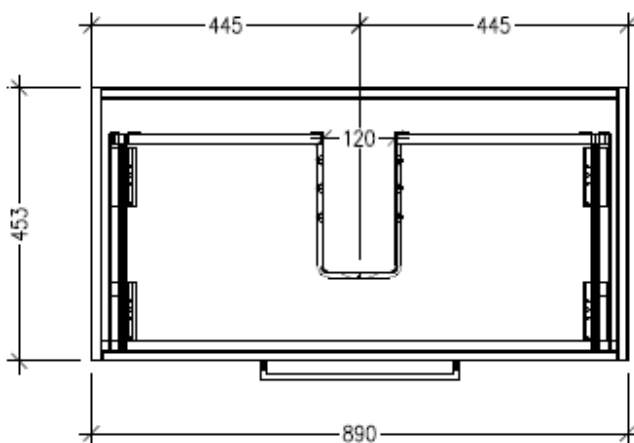

Technical Details

Note: All measurements shown are in millimetres. Sizes are nominal.

FRONT VIEW

SIDE VIEW

TOP VIEW

SPECIFICATION SHEET

Savanna 900mm Double Tier Wall Hung Vanity

Code: 2390

Features

- Wall Hung
- 1 Drawer with Handle, 1 Open Shelf
- Centre Basin
- Laminate Woodgrain & Solid Colours on MR Board
- Dimensions: H650 x W900 x D453

Technical Details

Note: All measurements shown are in millimetres. Sizes are nominal.

FRONT VIEW

SIDE VIEW

TOP VIEW

SPECIFICATION SHEET

Savanna 900mm Double Tier Wall Hung Vanity

Code: 2390

Features

- Wall Hung
- 1 Drawer with Negative Timber detail, 1 Open Shelf
- Centre Basin
- Laminate Woodgrain & Solid Colours on MR Board
- Dimensions: H650 x W900 x D453

Technical Details

Note: All measurements shown are in millimetres. Sizes are nominal.

FRONT VIEW

SIDE VIEW

TOP VIEW