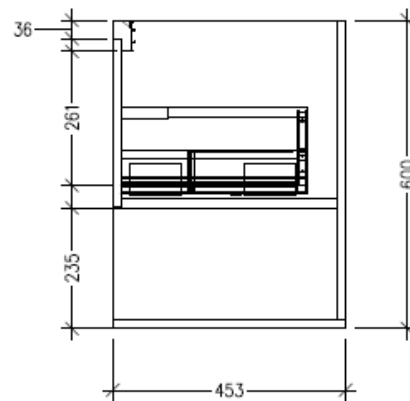

SPECIFICATION SHEET

Savanna 900mm Double Tier Wall Hung Vanity

Code: 2390

Features

- Wall Hung
- 1 Drawer with Extrusion, 1 Open Shelf
- Centre Basin
- Laminate Woodgrain & Solid Colours on MR Board
- Dimensions: H650 x W900 x D453

Technical Details

Note: All measurements shown are in millimetres. Sizes are nominal.

FRONT VIEW

SIDE VIEW

TOP VIEW

SPECIFICATION SHEET

Savanna 900mm Double Tier Wall Hung Vanity

Code: 2390

Features

- Wall Hung
- 1 Drawer with Handle, 1 Open Shelf
- Centre Basin
- Laminate Woodgrain & Solid Colours on MR Board
- Dimensions: H650 x W900 x D453

Technical Details

Note: All measurements shown are in millimetres. Sizes are nominal.

Technical Details

Note: All measurements shown are in millimetres. Sizes are nominal.

FRONT VIEW

SIDE VIEW

TOP VIEW