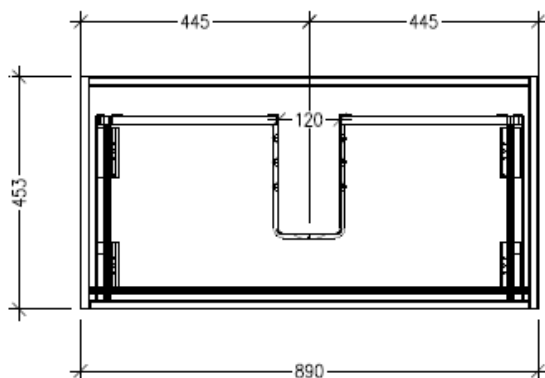

SPECIFICATION SHEET

Savanna 900mm Double Tier Wall Hung Vanity

Code: 2390

Features

- Wall Hung
- 1 Drawer with Extrusion, 1 Open Shelf
- Centre Basin
- Laminate Woodgrain & Solid Colours on MR Board
- Dimensions: H650 x W900 x D453

Technical Details

Note: All measurements shown are in millimetres. Sizes are nominal.

FRONT VIEW

SIDE VIEW

TOP VIEW

SPECIFICATION SHEET

Savanna 900mm Double Tier Wall Hung Vanity

Code: 2390

Features

- Wall Hung
- 1 Drawer with Handle, 1 Open Shelf
- Centre Basin
- Laminate Woodgrain & Solid Colours on MR Board
- Dimensions: H650 x W900 x D453

Technical Details

Note: All measurements shown are in millimetres. Sizes are nominal.

Technical Details

Note: All measurements shown are in millimetres. Sizes are nominal.

FRONT VIEW

SIDE VIEW

TOP VIEW