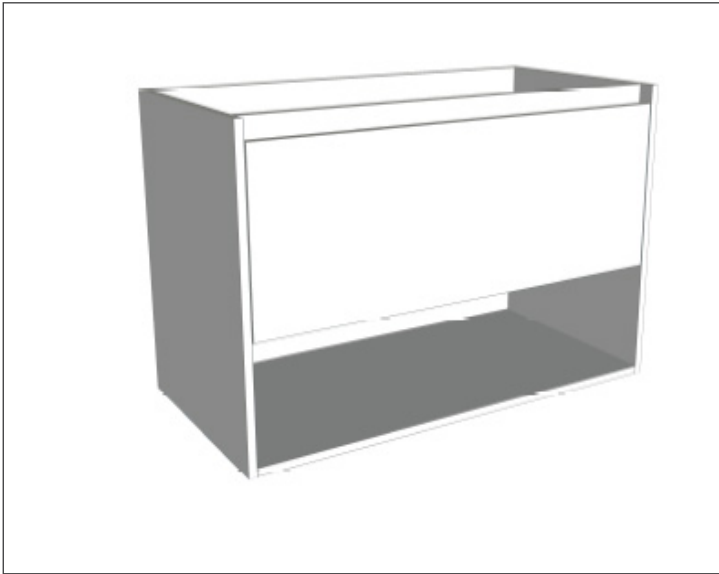

SPECIFICATION SHEET

Savanna 900mm Double Tier Wall Hung Vanity

Code: 2390

Features

- Wall Hung
- 1 Drawer with Extrusion, 1 Open Shelf
- Centre Basin
- Laminate Woodgrain & Solid Colours on MR Board
- Dimensions: H650 x W900 x D453

Features

- Wall Hung
- 1 Drawer with Handle, 1 Open Shelf
- Centre Basin
- Laminate Woodgrain & Solid Colours on MR Board
- Dimensions: H650 x W900 x D453

Technical Details

Note: All measurements shown are in millimetres. Sizes are nominal.

FRONT VIEW

SIDE VIEW

TOP VIEW

SPECIFICATION SHEET

Savanna 900mm Double Tier Wall Hung Vanity

Code: 2390

Features

- Wall Hung
- 1 Drawer with Negative Timber detail, 1 Open Shelf
- Centre Basin
- Laminate Woodgrain & Solid Colours on MR Board
- Dimensions: H650 x W900 x D453

Technical Details

Note: All measurements shown are in millimetres. Sizes are nominal.

FRONT VIEW

SIDE VIEW

TOP VIEW