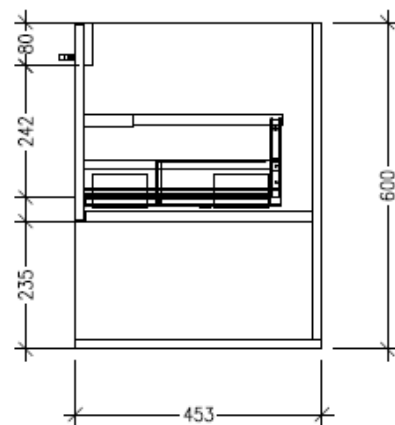

Technical Details

Note: All measurements shown are in millimetres. Sizes are nominal.

FRONT VIEW

SIDE VIEW

TOP VIEW

SPECIFICATION SHEET

Savanna 900mm Double Tier Wall Hung Vanity

Code: 2390

Features

- Wall Hung
- 1 Drawer with Handle, 1 Open Shelf
- Centre Basin
- Laminate Woodgrain & Solid Colours on MR Board
- Dimensions: H650 x W900 x D453

Technical Details

Note: All measurements shown are in millimetres. Sizes are nominal.

FRONT VIEW

SIDE VIEW

TOP VIEW

SPECIFICATION SHEET

Savanna 900mm Double Tier Wall Hung Vanity

Code: 2390

Features

- Wall Hung
- 1 Drawer with Negative Timber detail, 1 Open Shelf
- Centre Basin
- Laminate Woodgrain & Solid Colours on MR Board
- Dimensions: H650 x W900 x D453

Technical Details

Note: All measurements shown are in millimetres. Sizes are nominal.

FRONT VIEW

SIDE VIEW

TOP VIEW