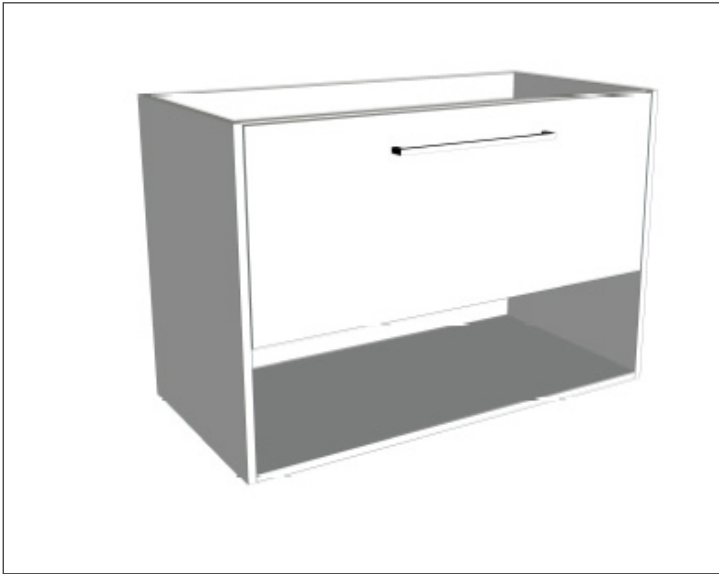

SPECIFICATION SHEET

Savanna 900mm Double Tier Wall Hung Vanity

Code: 2390

Features

- Wall Hung
- 1 Drawer with Extrusion, 1 Open Shelf
- Centre Basin
- Laminate Woodgrain & Solid Colours on MR Board
- Dimensions: H650 x W900 x D453

Technical Details

Note: All measurements shown are in millimetres. Sizes are nominal.

FRONT VIEW

SIDE VIEW

TOP VIEW

SPECIFICATION SHEET

Savanna 900mm Double Tier Wall Hung Vanity

Code: 2390

Features

- Wall Hung
- 1 Drawer with Handle, 1 Open Shelf
- Centre Basin
- Laminate Woodgrain & Solid Colours on MR Board
- Dimensions: H650 x W900 x D453

Technical Details

Note: All measurements shown are in millimetres. Sizes are nominal.

FRONT VIEW

SIDE VIEW

TOP VIEW

SPECIFICATION SHEET

Savanna 900mm Double Tier Wall Hung Vanity

Code: 2390

Features

- Wall Hung
- 1 Drawer with Negative Timber detail, 1 Open Shelf
- Centre Basin
- Laminate Woodgrain & Solid Colours on MR Board
- Dimensions: H650 x W900 x D453