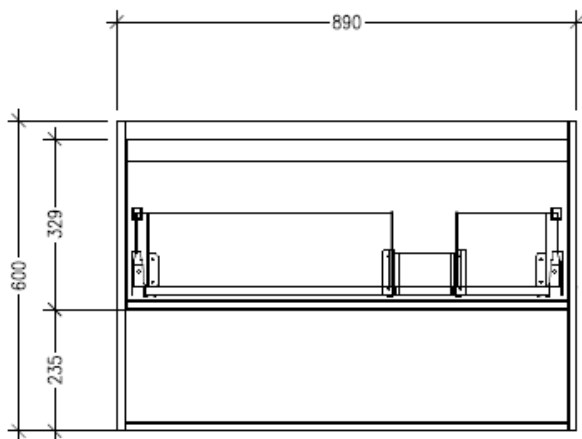

Technical Details

Note: All measurements shown are in millimetres. Sizes are nominal.

FRONT VIEW

SIDE VIEW

TOP VIEW

SPECIFICATION SHEET

Savanna 900mm Double Tier Wall Hung Right Hand Offset Basin Vanity

Code: 2394R

Features

- Wall Hung
- 1 Drawer with Handle, 1 Open Shelf
- Right Hand Offset Basin
- Laminate Woodgrain & Solid Colours on MR Board
- Dimensions: H650 x W900 x D453

Technical Details

Note: All measurements shown are in millimetres. Sizes are nominal.

FRONT VIEW

SIDE VIEW

TOP VIEW

SPECIFICATION SHEET

Savanna 900mm Double Tier Wall Hung Right Hand Offset Basin Vanity

Code: 2394R

Features

- Wall Hung
- 1 Drawer with Negative Timber detail, 1 Open Shelf
- Right Hand Offset Basin
- Laminate Woodgrain & Solid Colours on MR Board
- Dimensions: H650 x W900 x D453

Technical Details

Note: All measurements shown are in millimetres. Sizes are nominal.

FRONT VIEW

SIDE VIEW

TOP VIEW