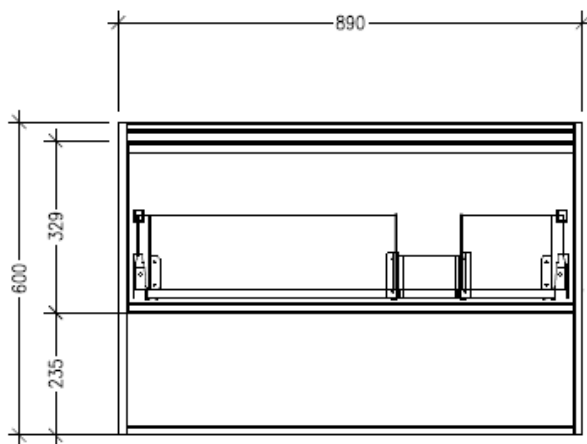

SPECIFICATION SHEET

Savanna 900mm Double Tier Wall Hung Right Hand Offset Basin Vanity

Code: 2394R

Features

- Wall Hung
- 1 Drawer with Extrusion, 1 Open Shelf
- Right Hand Offset Basin
- Laminate Woodgrain & Solid Colours on MR Board
- Dimensions: H650 x W900 x D453

Technical Details

Note: All measurements shown are in millimetres. Sizes are nominal.

FRONT VIEW

SIDE VIEW

TOP VIEW

SPECIFICATION SHEET

Savanna 900mm Double Tier Wall Hung Right Hand Offset Basin Vanity

Code: 2394R

Features

- Wall Hung
- 1 Drawer with Handle, 1 Open Shelf
- Right Hand Offset Basin
- Laminate Woodgrain & Solid Colours on MR Board
- Dimensions: H650 x W900 x D453

Technical Details

Note: All measurements shown are in millimetres. Sizes are nominal.

Technical Details

Note: All measurements shown are in millimetres. Sizes are nominal.

FRONT VIEW

SIDE VIEW

TOP VIEW