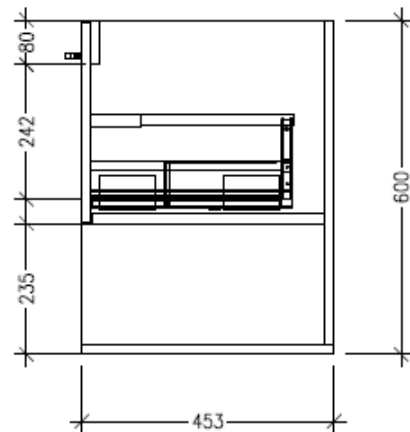

Technical Details

Note: All measurements shown are in millimetres. Sizes are nominal.

FRONT VIEW

SIDE VIEW

TOP VIEW

SPECIFICATION SHEET

Savanna 900mm Double Tier Wall Hung Right Hand Offset Basin Vanity

Code: 2394R

Features

- Wall Hung
- 1 Drawer with Handle, 1 Open Shelf
- Right Hand Offset Basin
- Laminate Woodgrain & Solid Colours on MR Board
- Dimensions: H650 x W900 x D453

Technical Details

Note: All measurements shown are in millimetres. Sizes are nominal.

FRONT VIEW

SIDE VIEW

TOP VIEW

SPECIFICATION SHEET

Savanna 900mm Double Tier Wall Hung Right Hand Offset Basin Vanity

Code: 2394R

Features

- Wall Hung
- 1 Drawer with Negative Timber detail, 1 Open Shelf
- Right Hand Offset Basin
- Laminate Woodgrain & Solid Colours on MR Board
- Dimensions: H650 x W900 x D453

Technical Details

Note: All measurements shown are in millimetres. Sizes are nominal.

FRONT VIEW

SIDE VIEW

TOP VIEW