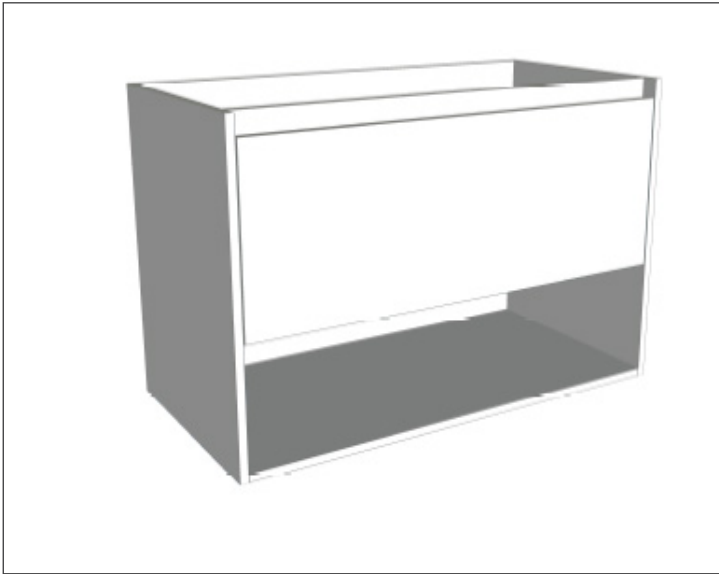

SPECIFICATION SHEET

Savanna 900mm Double Tier Wall Hung Right Hand Offset Basin Vanity

Code: 2394R

Features

- Wall Hung
- 1 Drawer with Extrusion, 1 Open Shelf
- Right Hand Offset Basin
- Laminate Woodgrain & Solid Colours on MR Board
- Dimensions: H650 x W900 x D453

Features

- Wall Hung
- 1 Drawer with Handle, 1 Open Shelf
- Right Hand Offset Basin
- Laminate Woodgrain & Solid Colours on MR Board
- Dimensions: H650 x W900 x D453

Technical Details

Note: All measurements shown are in millimetres. Sizes are nominal.

FRONT VIEW

SIDE VIEW

TOP VIEW

SPECIFICATION SHEET

Savanna 900mm Double Tier Wall Hung Right Hand Offset Basin Vanity

Code: 2394R

Features

- Wall Hung
- 1 Drawer with Negative Timber detail, 1 Open Shelf
- Right Hand Offset Basin
- Laminate Woodgrain & Solid Colours on MR Board
- Dimensions: H650 x W900 x D453

Technical Details

Note: All measurements shown are in millimetres. Sizes are nominal.

FRONT VIEW

SIDE VIEW

TOP VIEW