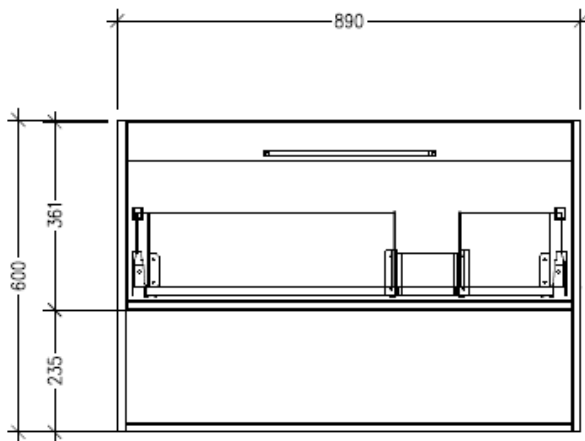

Technical Details

Note: All measurements shown are in millimetres. Sizes are nominal.

FRONT VIEW

SIDE VIEW

TOP VIEW

SPECIFICATION SHEET

Savanna 900mm Double Tier Wall Hung Right Hand Offset Basin Vanity

Code: 2394R

Features

- Wall Hung
- 1 Drawer with Handle, 1 Open Shelf
- Right Hand Offset Basin
- Laminate Woodgrain & Solid Colours on MR Board
- Dimensions: H650 x W900 x D453

Technical Details

Note: All measurements shown are in millimetres. Sizes are nominal.

FRONT VIEW

SIDE VIEW

TOP VIEW

SPECIFICATION SHEET

Savanna 900mm Double Tier Wall Hung Right Hand Offset Basin Vanity

Code: 2394R

Features

- Wall Hung
- 1 Drawer with Negative Timber detail, 1 Open Shelf
- Right Hand Offset Basin
- Laminate Woodgrain & Solid Colours on MR Board
- Dimensions: H650 x W900 x D453

Technical Details

Note: All measurements shown are in millimetres. Sizes are nominal.

FRONT VIEW

SIDE VIEW

TOP VIEW