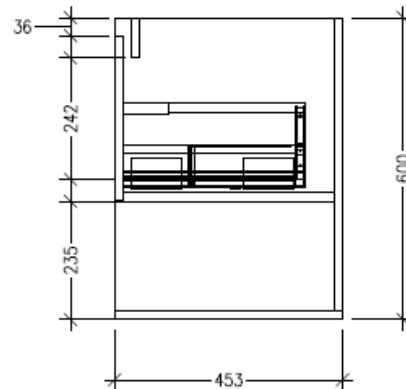

Technical Details

Note: All measurements shown are in millimetres. Sizes are nominal.

FRONT VIEW

SIDE VIEW

TOP VIEW

SPECIFICATION SHEET

Savanna 900mm Double Tier Wall Hung Right Hand Offset Basin Vanity

Code: 2394R

Features

- Wall Hung
- 1 Drawer with Handle, 1 Open Shelf
- Right Hand Offset Basin
- Laminate Woodgrain & Solid Colours on MR Board
- Dimensions: H650 x W900 x D453

Technical Details

Note: All measurements shown are in millimetres. Sizes are nominal.

FRONT VIEW

SIDE VIEW

TOP VIEW

SPECIFICATION SHEET

Savanna 900mm Double Tier Wall Hung Right Hand Offset Basin Vanity

Code: 2394R

Features

- Wall Hung
- 1 Drawer with Negative Timber detail, 1 Open Shelf
- Right Hand Offset Basin
- Laminate Woodgrain & Solid Colours on MR Board
- Dimensions: H650 x W900 x D453

Technical Details

Note: All measurements shown are in millimetres. Sizes are nominal.

FRONT VIEW

SIDE VIEW

TOP VIEW