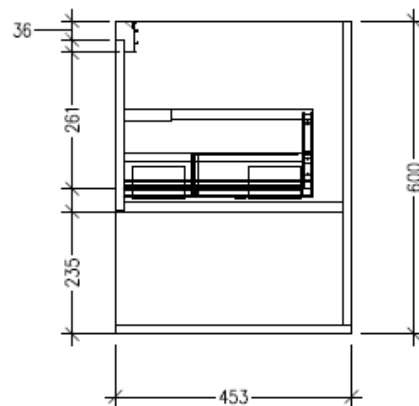

SPECIFICATION SHEET

Savanna 900mm Double Tier Wall Hung Right Hand Offset Basin Vanity

Code: 2394R

Features

- Wall Hung
- 1 Drawer with Extrusion, 1 Open Shelf
- Right Hand Offset Basin
- Laminate Woodgrain & Solid Colours on MR Board
- Dimensions: H650 x W900 x D453

Technical Details

Note: All measurements shown are in millimetres. Sizes are nominal.

FRONT VIEW

SIDE VIEW

TOP VIEW

SPECIFICATION SHEET

Savanna 900mm Double Tier Wall Hung Right Hand Offset Basin Vanity

Code: 2394R

Features

- Wall Hung
- 1 Drawer with Handle, 1 Open Shelf
- Right Hand Offset Basin
- Laminate Woodgrain & Solid Colours on MR Board
- Dimensions: H650 x W900 x D453

Technical Details

Note: All measurements shown are in millimetres. Sizes are nominal.

Technical Details

Note: All measurements shown are in millimetres. Sizes are nominal.

FRONT VIEW

SIDE VIEW

TOP VIEW