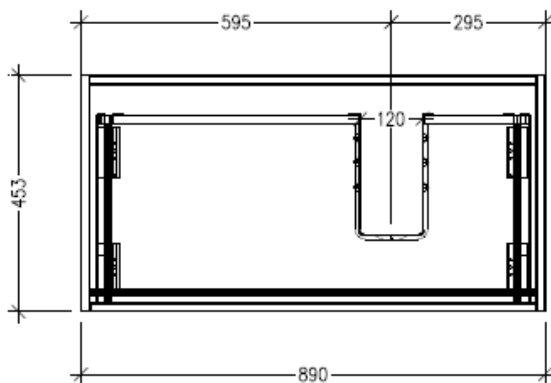

Technical Details

Note: All measurements shown are in millimetres. Sizes are nominal.

FRONT VIEW

SIDE VIEW

TOP VIEW

SPECIFICATION SHEET

Savanna 900mm Double Tier Wall Hung Right Hand Offset Basin Vanity

Code: 2394R

Features

- Wall Hung
- 1 Drawer with Handle, 1 Open Shelf
- Right Hand Offset Basin
- Laminate Woodgrain & Solid Colours on MR Board
- Dimensions: H650 x W900 x D453

Technical Details

Note: All measurements shown are in millimetres. Sizes are nominal.

FRONT VIEW

SIDE VIEW

TOP VIEW

SPECIFICATION SHEET

Savanna 900mm Double Tier Wall Hung Right Hand Offset Basin Vanity

Code: 2394R

Features

- Wall Hung
- 1 Drawer with Negative Timber detail, 1 Open Shelf
- Right Hand Offset Basin
- Laminate Woodgrain & Solid Colours on MR Board
- Dimensions: H650 x W900 x D453

Technical Details

Note: All measurements shown are in millimetres. Sizes are nominal.

FRONT VIEW

SIDE VIEW

TOP VIEW