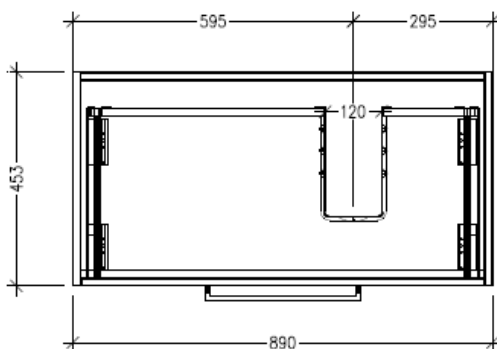

Technical Details

Note: All measurements shown are in millimetres. Sizes are nominal.

FRONT VIEW

SIDE VIEW

TOP VIEW

SPECIFICATION SHEET

Savanna 900mm Double Tier Wall Hung Right Hand Offset Basin Vanity

Code: 2394R

Features

- Wall Hung
- 1 Drawer with Handle, 1 Open Shelf
- Right Hand Offset Basin
- Laminate Woodgrain & Solid Colours on MR Board
- Dimensions: H650 x W900 x D453

Technical Details

Note: All measurements shown are in millimetres. Sizes are nominal.

FRONT VIEW

SIDE VIEW

TOP VIEW

SPECIFICATION SHEET

Savanna 900mm Double Tier Wall Hung Right Hand Offset Basin Vanity

Code: 2394R

Features

- Wall Hung
- 1 Drawer with Negative Timber detail, 1 Open Shelf
- Right Hand Offset Basin
- Laminate Woodgrain & Solid Colours on MR Board
- Dimensions: H650 x W900 x D453

Technical Details

Note: All measurements shown are in millimetres. Sizes are nominal.

FRONT VIEW

SIDE VIEW

TOP VIEW