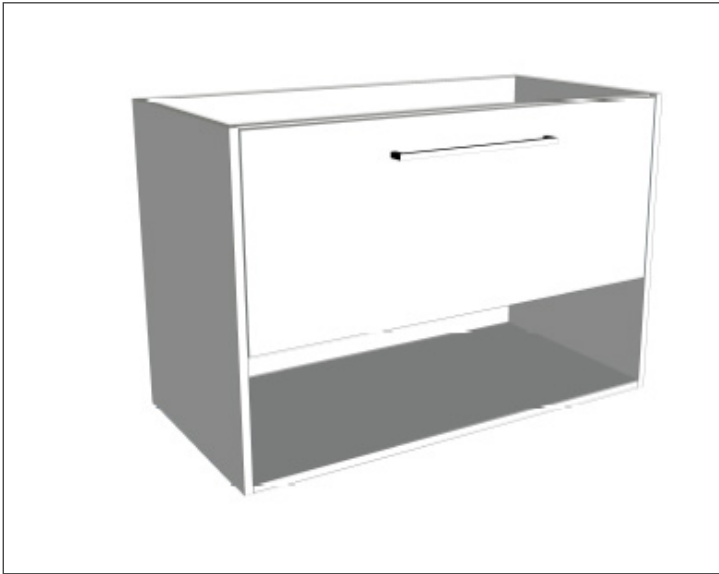

SPECIFICATION SHEET

Savanna 900mm Double Tier Wall Hung Right Hand Offset Basin Vanity

Code: 2394R

Features

- Wall Hung
- 1 Drawer with Extrusion, 1 Open Shelf
- Right Hand Offset Basin
- Laminate Woodgrain & Solid Colours on MR Board
- Dimensions: H650 x W900 x D453

Technical Details

Note: All measurements shown are in millimetres. Sizes are nominal.

FRONT VIEW

SIDE VIEW

TOP VIEW

SPECIFICATION SHEET

Savanna 900mm Double Tier Wall Hung Right Hand Offset Basin Vanity

Code: 2394R

Features

- Wall Hung
- 1 Drawer with Handle, 1 Open Shelf
- Right Hand Offset Basin
- Laminate Woodgrain & Solid Colours on MR Board
- Dimensions: H650 x W900 x D453

Technical Details

Note: All measurements shown are in millimetres. Sizes are nominal.

FRONT VIEW

SIDE VIEW

TOP VIEW

SPECIFICATION SHEET

Savanna 900mm Double Tier Wall Hung Right Hand Offset Basin Vanity

Code: 2394R

Features

- Wall Hung
- 1 Drawer with Negative Timber detail, 1 Open Shelf
- Right Hand Offset Basin
- Laminate Woodgrain & Solid Colours on MR Board
- Dimensions: H650 x W900 x D453