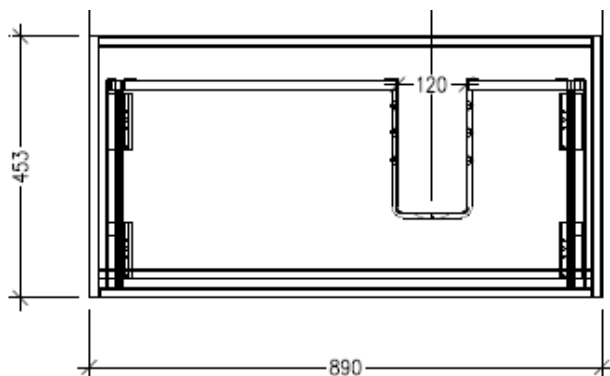

Technical Details

Note: All measurements shown are in millimetres. Sizes are nominal.

FRONT VIEW

SIDE VIEW

TOP VIEW

SPECIFICATION SHEET

Savanna 900mm Double Tier Wall Hung Right Hand Offset Basin Vanity

Code: 2394R

Features

- Wall Hung
- 1 Drawer with Handle, 1 Open Shelf
- Right Hand Offset Basin
- Laminate Woodgrain & Solid Colours on MR Board
- Dimensions: H650 x W900 x D453

Technical Details

Note: All measurements shown are in millimetres. Sizes are nominal.

FRONT VIEW

SIDE VIEW

TOP VIEW

SPECIFICATION SHEET

Savanna 900mm Double Tier Wall Hung Right Hand Offset Basin Vanity

Code: 2394R

Features

- Wall Hung
- 1 Drawer with Negative Timber detail, 1 Open Shelf
- Right Hand Offset Basin
- Laminate Woodgrain & Solid Colours on MR Board
- Dimensions: H650 x W900 x D453

Technical Details

Note: All measurements shown are in millimetres. Sizes are nominal.

FRONT VIEW

SIDE VIEW

TOP VIEW