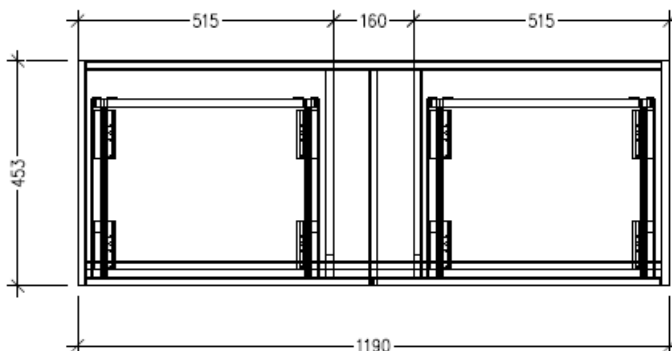

Technical Details

Note: All measurements shown are in millimetres. Sizes are nominal.

FRONT VIEW

SIDE VIEW

TOP VIEW

SPECIFICATION SHEET

Savanna 1200mm Double Tier Wall Hung Vanity

Code: 2398

Features

- Wall Hung
- 2 Drawers with Handle, 2 Open Shelves
- Centre Basin
- Laminate Woodgrain & Solid Colours on MR Board
- Dimensions: H650 x W1200 x D453

Technical Details

Note: All measurements shown are in millimetres. Sizes are nominal.

FRONT VIEW

SIDE VIEW

TOP VIEW

SPECIFICATION SHEET

Savanna 1200mm Double Tier Wall Hung Vanity

Code: 2398

Features

- Wall Hung
- 2 Drawers with Negative Timber detail, 2 Open Shelves
- Centre Basin
- Laminate Woodgrain & Solid Colours on MR Board
- Dimensions: H650 x W1200 x D453

Technical Details

Note: All measurements shown are in millimetres. Sizes are nominal.

FRONT VIEW

SIDE VIEW

TOP VIEW