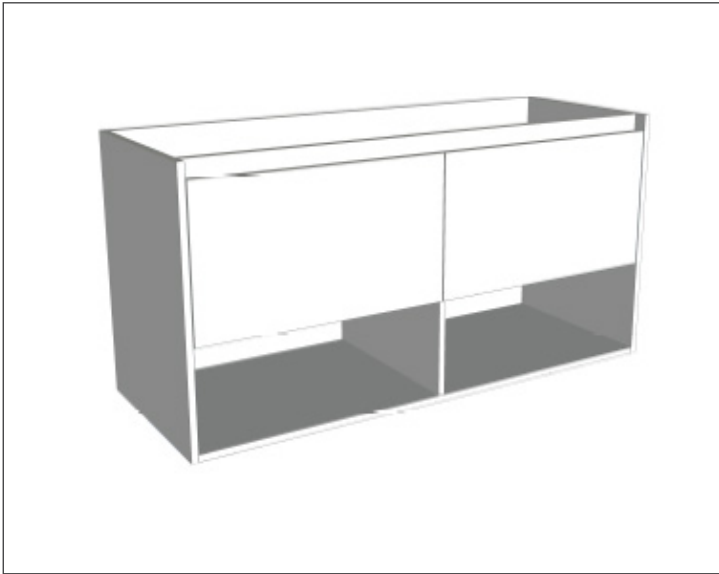

SPECIFICATION SHEET

Savanna 1200mm Double Tier Wall Hung Vanity

Code: 2398

Features

- Wall Hung
- 2 Drawers with Extrusion, 2 Open Shelves
- Centre Basin
- Laminate Woodgrain & Solid Colours on MR Board
- Dimensions: H650 x W1200 x D453

Features

- Wall Hung
- 2 Drawers with Handle, 2 Open Shelves
- Centre Basin
- Laminate Woodgrain & Solid Colours on MR Board
- Dimensions: H650 x W1200 x D453

Technical Details

Note: All measurements shown are in millimetres. Sizes are nominal.

FRONT VIEW

SIDE VIEW

TOP VIEW

SPECIFICATION SHEET

Savanna 1200mm Double Tier Wall Hung Vanity

Code: 2398

Features

- Wall Hung
- 2 Drawers with Negative Timber detail, 2 Open Shelves
- Centre Basin
- Laminate Woodgrain & Solid Colours on MR Board
- Dimensions: H650 x W1200 x D453

Technical Details

Note: All measurements shown are in millimetres. Sizes are nominal.

FRONT VIEW

SIDE VIEW

TOP VIEW