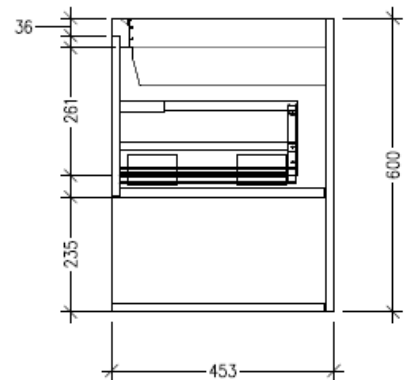

SPECIFICATION SHEET

Savanna 1200mm Double Tier Wall Hung Vanity

Code: 2398

Features

- Wall Hung
- 2 Drawers with Extrusion, 2 Open Shelves
- Centre Basin
- Laminate Woodgrain & Solid Colours on MR Board
- Dimensions: H650 x W1200 x D453

Technical Details

Note: All measurements shown are in millimetres. Sizes are nominal.

FRONT VIEW

SIDE VIEW

TOP VIEW

SPECIFICATION SHEET

Savanna 1200mm Double Tier Wall Hung Vanity

Code: 2398

Features

- Wall Hung
- 2 Drawers with Handle, 2 Open Shelves
- Centre Basin
- Laminate Woodgrain & Solid Colours on MR Board
- Dimensions: H650 x W1200 x D453

Technical Details

Note: All measurements shown are in millimetres. Sizes are nominal.

Technical Details

Note: All measurements shown are in millimetres. Sizes are nominal.

FRONT VIEW

SIDE VIEW

TOP VIEW