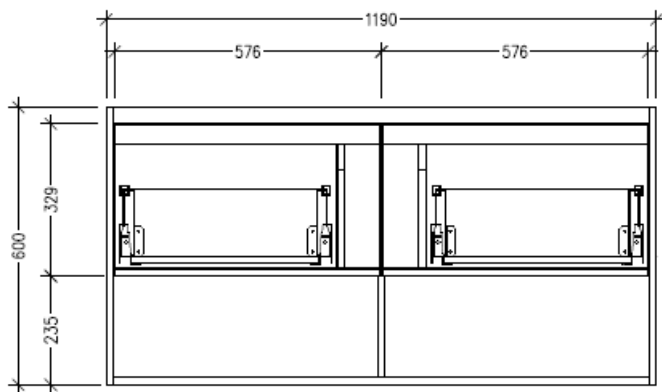

Technical Details

Note: All measurements shown are in millimetres. Sizes are nominal.

FRONT VIEW

SIDE VIEW

TOP VIEW

SPECIFICATION SHEET

Savanna 1200mm Double Tier Wall Hung Vanity

Code: 2398

Features

- Wall Hung
- 2 Drawers with Handle, 2 Open Shelves
- Centre Basin
- Laminate Woodgrain & Solid Colours on MR Board
- Dimensions: H650 x W1200 x D453

Technical Details

Note: All measurements shown are in millimetres. Sizes are nominal.

FRONT VIEW

SIDE VIEW

TOP VIEW

SPECIFICATION SHEET

Savanna 1200mm Double Tier Wall Hung Vanity

Code: 2398

Features

- Wall Hung
- 2 Drawers with Negative Timber detail, 2 Open Shelves
- Centre Basin
- Laminate Woodgrain & Solid Colours on MR Board
- Dimensions: H650 x W1200 x D453

Technical Details

Note: All measurements shown are in millimetres. Sizes are nominal.

FRONT VIEW

SIDE VIEW

TOP VIEW