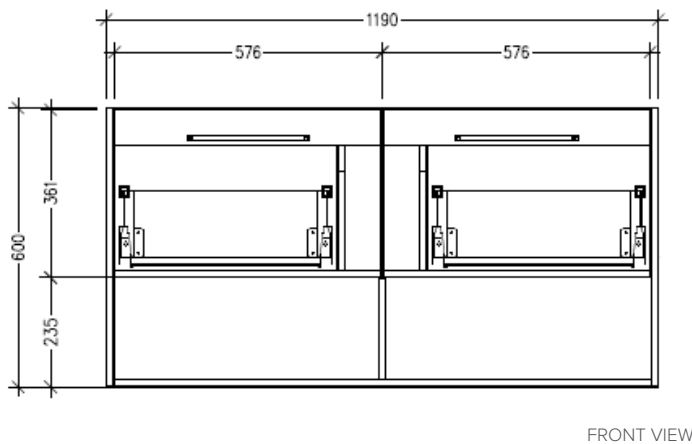

Technical Details

Note: All measurements shown are in millimetres. Sizes are nominal.

FRONT VIEW

SIDE VIEW

TOP VIEW

SPECIFICATION SHEET

Savanna 1200mm Double Tier Wall Hung Vanity

Code: 2398

Features

- Wall Hung
- 2 Drawers with Handle, 2 Open Shelves
- Centre Basin
- Laminate Woodgrain & Solid Colours on MR Board
- Dimensions: H650 x W1200 x D453

Technical Details

Note: All measurements shown are in millimetres. Sizes are nominal.

FRONT VIEW

SIDE VIEW

TOP VIEW

SPECIFICATION SHEET

Savanna 1200mm Double Tier Wall Hung Vanity

Code: 2398

Features

- Wall Hung
- 2 Drawers with Negative Timber detail, 2 Open Shelves
- Centre Basin
- Laminate Woodgrain & Solid Colours on MR Board
- Dimensions: H650 x W1200 x D453

Technical Details

Note: All measurements shown are in millimetres. Sizes are nominal.

FRONT VIEW

SIDE VIEW

TOP VIEW