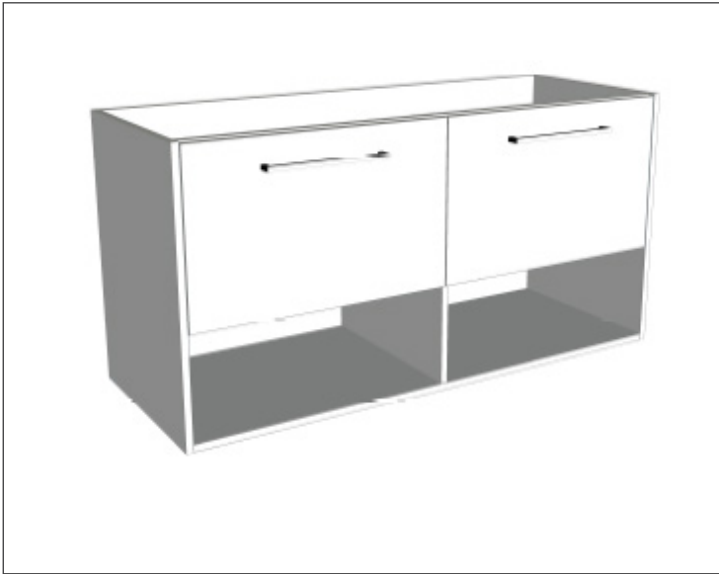

SPECIFICATION SHEET

Savanna 1200mm Double Tier Wall Hung Vanity

Code: 2398

Features

- Wall Hung
- 2 Drawers with Extrusion, 2 Open Shelves
- Centre Basin
- Laminate Woodgrain & Solid Colours on MR Board
- Dimensions: H650 x W1200 x D453

Technical Details

Note: All measurements shown are in millimetres. Sizes are nominal.

FRONT VIEW

SIDE VIEW

TOP VIEW

SPECIFICATION SHEET

Savanna 1200mm Double Tier Wall Hung Vanity

Code: 2398

Features

- Wall Hung
- 2 Drawers with Handle, 2 Open Shelves
- Centre Basin
- Laminate Woodgrain & Solid Colours on MR Board
- Dimensions: H650 x W1200 x D453

Technical Details

Note: All measurements shown are in millimetres. Sizes are nominal.

FRONT VIEW

SIDE VIEW

TOP VIEW

SPECIFICATION SHEET

Savanna 1200mm Double Tier Wall Hung Vanity

Code: 2398

Features

- Wall Hung
- 2 Drawers with Negative Timber detail, 2 Open Shelves
- Centre Basin
- Laminate Woodgrain & Solid Colours on MR Board
- Dimensions: H650 x W1200 x D453