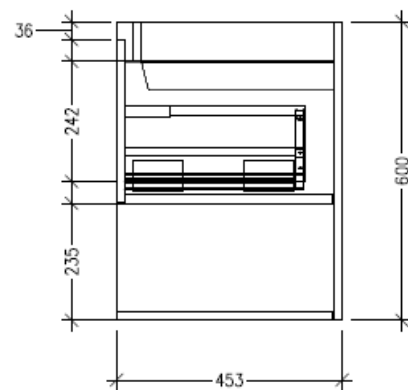

Technical Details

Note: All measurements shown are in millimetres. Sizes are nominal.

FRONT VIEW

SIDE VIEW

TOP VIEW

SPECIFICATION SHEET

Savanna 1200mm Double Tier Wall Hung Vanity

Code: 2398

Features

- Wall Hung
- 2 Drawers with Handle, 2 Open Shelves
- Centre Basin
- Laminate Woodgrain & Solid Colours on MR Board
- Dimensions: H650 x W1200 x D453

Technical Details

Note: All measurements shown are in millimetres. Sizes are nominal.

FRONT VIEW

SIDE VIEW

TOP VIEW

SPECIFICATION SHEET

Savanna 1200mm Double Tier Wall Hung Vanity

Code: 2398

Features

- Wall Hung
- 2 Drawers with Negative Timber detail, 2 Open Shelves
- Centre Basin
- Laminate Woodgrain & Solid Colours on MR Board
- Dimensions: H650 x W1200 x D453

Technical Details

Note: All measurements shown are in millimetres. Sizes are nominal.

FRONT VIEW

SIDE VIEW

TOP VIEW