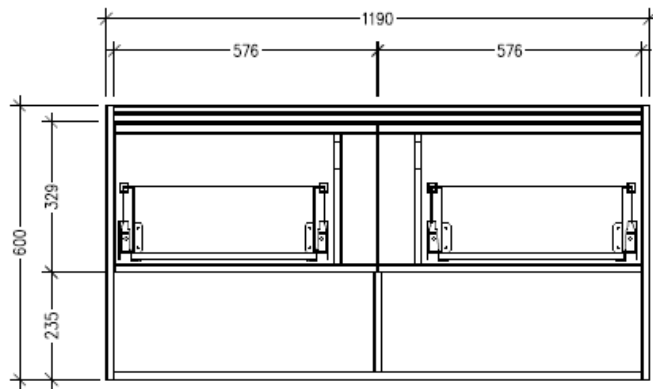

SPECIFICATION SHEET

Savanna 1200mm Double Tier Wall Hung Vanity

Code: 2398

Features

- Wall Hung
- 2 Drawers with Extrusion, 2 Open Shelves
- Centre Basin
- Laminate Woodgrain & Solid Colours on MR Board
- Dimensions: H650 x W1200 x D453

Technical Details

Note: All measurements shown are in millimetres. Sizes are nominal.

FRONT VIEW

SIDE VIEW

TOP VIEW

SPECIFICATION SHEET

Savanna 1200mm Double Tier Wall Hung Vanity

Code: 2398

Features

- Wall Hung
- 2 Drawers with Handle, 2 Open Shelves
- Centre Basin
- Laminate Woodgrain & Solid Colours on MR Board
- Dimensions: H650 x W1200 x D453

Technical Details

Note: All measurements shown are in millimetres. Sizes are nominal.

Technical Details

Note: All measurements shown are in millimetres. Sizes are nominal.

FRONT VIEW

SIDE VIEW

TOP VIEW