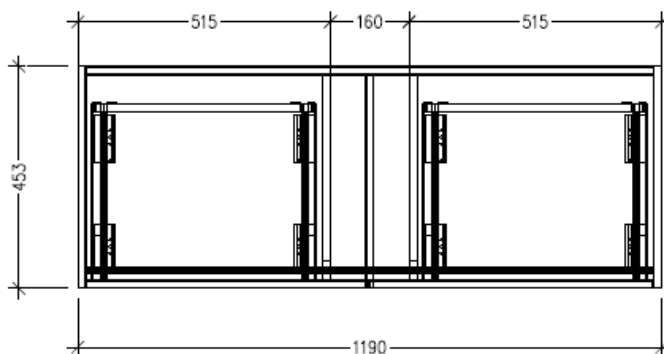

Technical Details

Note: All measurements shown are in millimetres. Sizes are nominal.

FRONT VIEW

SIDE VIEW

TOP VIEW

SPECIFICATION SHEET

Savanna 1200mm Double Tier Wall Hung Vanity

Code: 2398

Features

- Wall Hung
- 2 Drawers with Handle, 2 Open Shelves
- Centre Basin
- Laminate Woodgrain & Solid Colours on MR Board
- Dimensions: H650 x W1200 x D453

Technical Details

Note: All measurements shown are in millimetres. Sizes are nominal.

FRONT VIEW

SIDE VIEW

TOP VIEW

SPECIFICATION SHEET

Savanna 1200mm Double Tier Wall Hung Vanity

Code: 2398

Features

- Wall Hung
- 2 Drawers with Negative Timber detail, 2 Open Shelves
- Centre Basin
- Laminate Woodgrain & Solid Colours on MR Board
- Dimensions: H650 x W1200 x D453

Technical Details

Note: All measurements shown are in millimetres. Sizes are nominal.

FRONT VIEW

SIDE VIEW

TOP VIEW