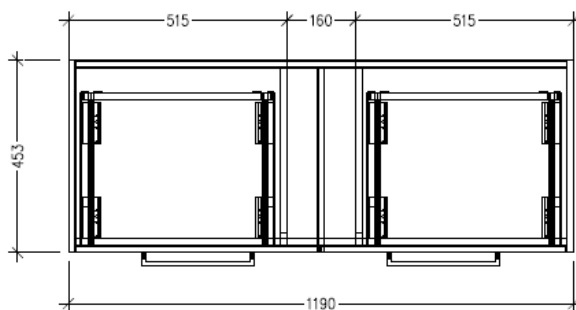

Technical Details

Note: All measurements shown are in millimetres. Sizes are nominal.

FRONT VIEW

SIDE VIEW

TOP VIEW

SPECIFICATION SHEET

Savanna 1200mm Double Tier Wall Hung Vanity

Code: 2398

Features

- Wall Hung
- 2 Drawers with Handle, 2 Open Shelves
- Centre Basin
- Laminate Woodgrain & Solid Colours on MR Board
- Dimensions: H650 x W1200 x D453

Technical Details

Note: All measurements shown are in millimetres. Sizes are nominal.

FRONT VIEW

SIDE VIEW

TOP VIEW

SPECIFICATION SHEET

Savanna 1200mm Double Tier Wall Hung Vanity

Code: 2398

Features

- Wall Hung
- 2 Drawers with Negative Timber detail, 2 Open Shelves
- Centre Basin
- Laminate Woodgrain & Solid Colours on MR Board
- Dimensions: H650 x W1200 x D453

Technical Details

Note: All measurements shown are in millimetres. Sizes are nominal.

FRONT VIEW

SIDE VIEW

TOP VIEW