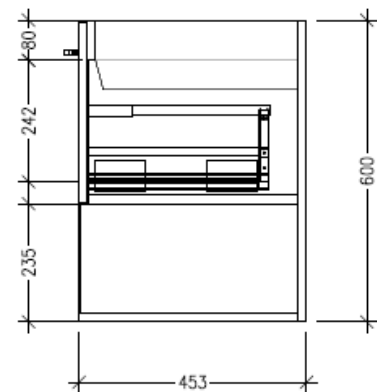

Technical Details

Note: All measurements shown are in millimetres. Sizes are nominal.

FRONT VIEW

SIDE VIEW

TOP VIEW

SPECIFICATION SHEET

Savanna 1200mm Double Tier Wall Hung Vanity

Code: 2398

Features

- Wall Hung
- 2 Drawers with Handle, 2 Open Shelves
- Centre Basin
- Laminate Woodgrain & Solid Colours on MR Board
- Dimensions: H650 x W1200 x D453

Technical Details

Note: All measurements shown are in millimetres. Sizes are nominal.

FRONT VIEW

SIDE VIEW

TOP VIEW

SPECIFICATION SHEET

Savanna 1200mm Double Tier Wall Hung Vanity

Code: 2398

Features

- Wall Hung
- 2 Drawers with Negative Timber detail, 2 Open Shelves
- Centre Basin
- Laminate Woodgrain & Solid Colours on MR Board
- Dimensions: H650 x W1200 x D453

Technical Details

Note: All measurements shown are in millimetres. Sizes are nominal.

FRONT VIEW

SIDE VIEW

TOP VIEW