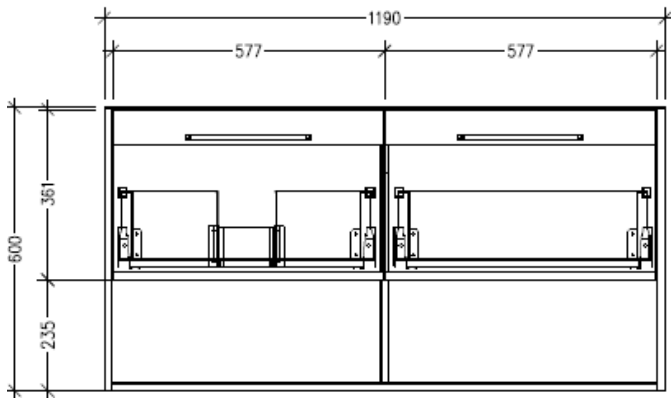

Technical Details

Note: All measurements shown are in millimetres. Sizes are nominal.

FRONT VIEW

SIDE VIEW

TOP VIEW

SPECIFICATION SHEET

Savanna 1200mm Double Tier Wall Hung Vanity

Code: 2402L

Features

- Wall Hung
- 2 Drawers with Handle, 2 Open Shelves
- Left Hand Offset Basin
- Laminate Woodgrain & Solid Colours on MR Board
- Dimensions: H650 x W1200 x D453

Technical Details

Note: All measurements shown are in millimetres. Sizes are nominal.

FRONT VIEW

SIDE VIEW

TOP VIEW

SPECIFICATION SHEET

Savanna 1200mm Double Tier Wall Hung Vanity

Code: 2402L

Features

- Wall Hung
- 2 Drawers with Negative Timber detail, 2 Open Shelves
- Left Hand Offset Basin
- Laminate Woodgrain & Solid Colours on MR Board
- Dimensions: H650 x W1200 x D453

Technical Details

Note: All measurements shown are in millimetres. Sizes are nominal.

FRONT VIEW

SIDE VIEW

TOP VIEW