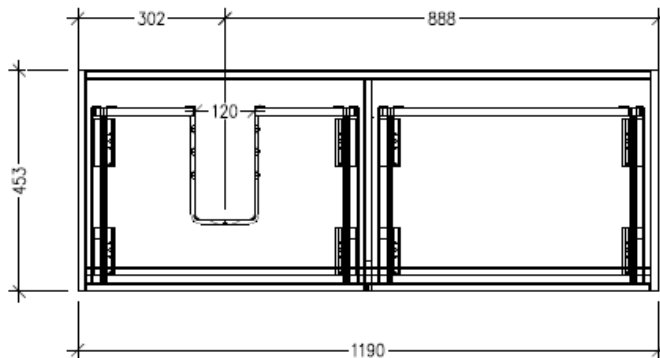

Technical Details

Note: All measurements shown are in millimetres. Sizes are nominal.

FRONT VIEW

SIDE VIEW

TOP VIEW

SPECIFICATION SHEET

Savanna 1200mm Double Tier Wall Hung Vanity

Code: 2402L

Features

- Wall Hung
- 2 Drawers with Handle, 2 Open Shelves
- Left Hand Offset Basin
- Laminate Woodgrain & Solid Colours on MR Board
- Dimensions: H650 x W1200 x D453

Technical Details

Note: All measurements shown are in millimetres. Sizes are nominal.

FRONT VIEW

SIDE VIEW

TOP VIEW

SPECIFICATION SHEET

Savanna 1200mm Double Tier Wall Hung Vanity

Code: 2402L

Features

- Wall Hung
- 2 Drawers with Negative Timber detail, 2 Open Shelves
- Left Hand Offset Basin
- Laminate Woodgrain & Solid Colours on MR Board
- Dimensions: H650 x W1200 x D453

Technical Details

Note: All measurements shown are in millimetres. Sizes are nominal.

FRONT VIEW

SIDE VIEW

TOP VIEW