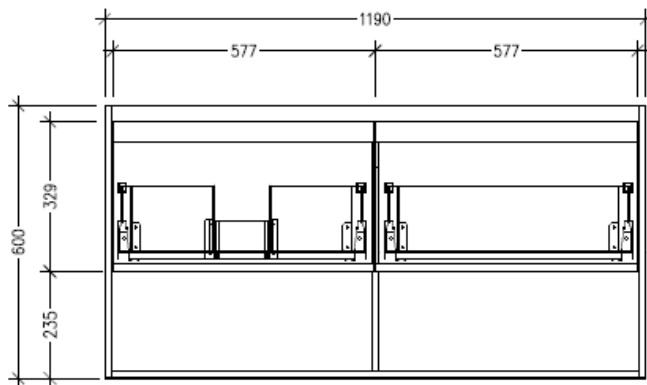

Technical Details

Note: All measurements shown are in millimetres. Sizes are nominal.

FRONT VIEW

SIDE VIEW

TOP VIEW

SPECIFICATION SHEET

Savanna 1200mm Double Tier Wall Hung Vanity

Code: 2402L

Features

- Wall Hung
- 2 Drawers with Handle, 2 Open Shelves
- Left Hand Offset Basin
- Laminate Woodgrain & Solid Colours on MR Board
- Dimensions: H650 x W1200 x D453

Technical Details

Note: All measurements shown are in millimetres. Sizes are nominal.

FRONT VIEW

SIDE VIEW

TOP VIEW

SPECIFICATION SHEET

Savanna 1200mm Double Tier Wall Hung Vanity

Code: 2402L

Features

- Wall Hung
- 2 Drawers with Negative Timber detail, 2 Open Shelves
- Left Hand Offset Basin
- Laminate Woodgrain & Solid Colours on MR Board
- Dimensions: H650 x W1200 x D453

Technical Details

Note: All measurements shown are in millimetres. Sizes are nominal.

FRONT VIEW

SIDE VIEW

TOP VIEW