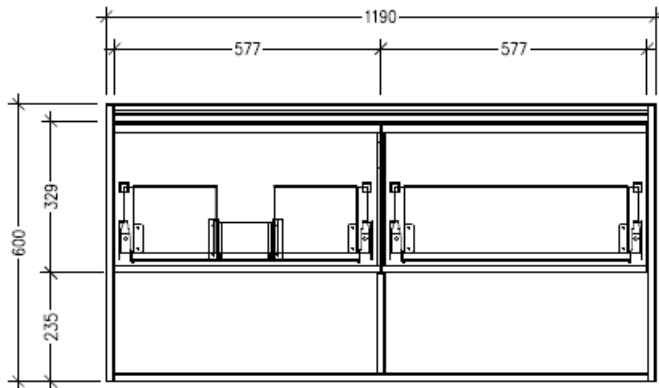

SPECIFICATION SHEET

Savanna 1200mm Double Tier Wall Hung Vanity

Code: 2402L

Features

- Wall Hung
- 2 Drawers with Extrusion, 2 Open Shelves
- Left Hand Offset Basin
- Laminate Woodgrain & Solid Colours on MR Board
- Dimensions: H650 x W1200 x D453

Technical Details

Note: All measurements shown are in millimetres. Sizes are nominal.

FRONT VIEW

SIDE VIEW

TOP VIEW

SPECIFICATION SHEET

Savanna 1200mm Double Tier Wall Hung Vanity

Code: 2402L

Features

- Wall Hung
- 2 Drawers with Handle, 2 Open Shelves
- Left Hand Offset Basin
- Laminate Woodgrain & Solid Colours on MR Board
- Dimensions: H650 x W1200 x D453

Technical Details

Note: All measurements shown are in millimetres. Sizes are nominal.

Technical Details

Note: All measurements shown are in millimetres. Sizes are nominal.

FRONT VIEW

SIDE VIEW

TOP VIEW