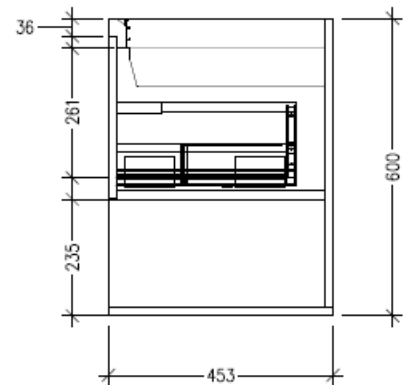

SPECIFICATION SHEET

Savanna 1200mm Double Tier Wall Hung Vanity

Code: 2402L

Features

- Wall Hung
- 2 Drawers with Extrusion, 2 Open Shelves
- Left Hand Offset Basin
- Laminate Woodgrain & Solid Colours on MR Board
- Dimensions: H650 x W1200 x D453

Technical Details

Note: All measurements shown are in millimetres. Sizes are nominal.

FRONT VIEW

SIDE VIEW

TOP VIEW

SPECIFICATION SHEET

Savanna 1200mm Double Tier Wall Hung Vanity

Code: 2402L

Features

- Wall Hung
- 2 Drawers with Handle, 2 Open Shelves
- Left Hand Offset Basin
- Laminate Woodgrain & Solid Colours on MR Board
- Dimensions: H650 x W1200 x D453

Technical Details

Note: All measurements shown are in millimetres. Sizes are nominal.

Technical Details

Note: All measurements shown are in millimetres. Sizes are nominal.

FRONT VIEW

SIDE VIEW

TOP VIEW