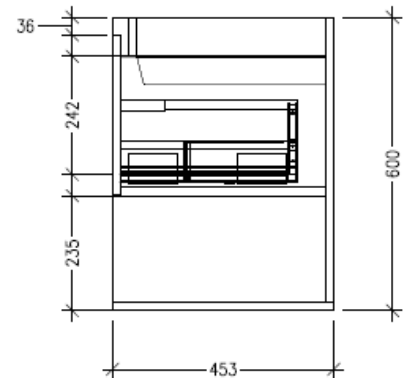

Technical Details

Note: All measurements shown are in millimetres. Sizes are nominal.

FRONT VIEW

SIDE VIEW

TOP VIEW

SPECIFICATION SHEET

Savanna 1200mm Double Tier Wall Hung Vanity

Code: 2402L

Features

- Wall Hung
- 2 Drawers with Handle, 2 Open Shelves
- Left Hand Offset Basin
- Laminate Woodgrain & Solid Colours on MR Board
- Dimensions: H650 x W1200 x D453

Technical Details

Note: All measurements shown are in millimetres. Sizes are nominal.

FRONT VIEW

SIDE VIEW

TOP VIEW

SPECIFICATION SHEET

Savanna 1200mm Double Tier Wall Hung Vanity

Code: 2402L

Features

- Wall Hung
- 2 Drawers with Negative Timber detail, 2 Open Shelves
- Left Hand Offset Basin
- Laminate Woodgrain & Solid Colours on MR Board
- Dimensions: H650 x W1200 x D453

Technical Details

Note: All measurements shown are in millimetres. Sizes are nominal.

FRONT VIEW

SIDE VIEW

TOP VIEW