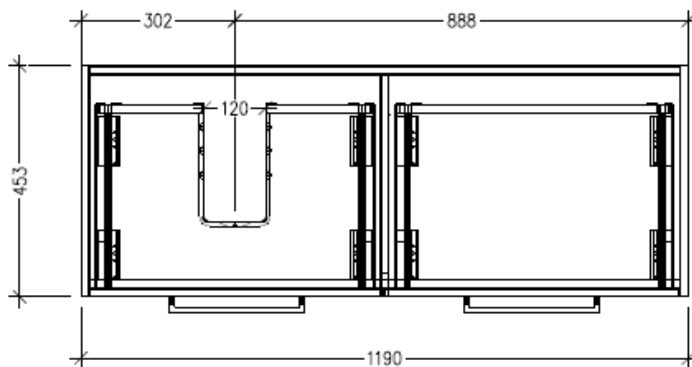

Technical Details

Note: All measurements shown are in millimetres. Sizes are nominal.

FRONT VIEW

SIDE VIEW

TOP VIEW

SPECIFICATION SHEET

Savanna 1200mm Double Tier Wall Hung Vanity

Code: 2402L

Features

- Wall Hung
- 2 Drawers with Handle, 2 Open Shelves
- Left Hand Offset Basin
- Laminate Woodgrain & Solid Colours on MR Board
- Dimensions: H650 x W1200 x D453

Technical Details

Note: All measurements shown are in millimetres. Sizes are nominal.

FRONT VIEW

SIDE VIEW

TOP VIEW

SPECIFICATION SHEET

Savanna 1200mm Double Tier Wall Hung Vanity

Code: 2402L

Features

- Wall Hung
- 2 Drawers with Negative Timber detail, 2 Open Shelves
- Left Hand Offset Basin
- Laminate Woodgrain & Solid Colours on MR Board
- Dimensions: H650 x W1200 x D453

Technical Details

Note: All measurements shown are in millimetres. Sizes are nominal.

FRONT VIEW

SIDE VIEW

TOP VIEW