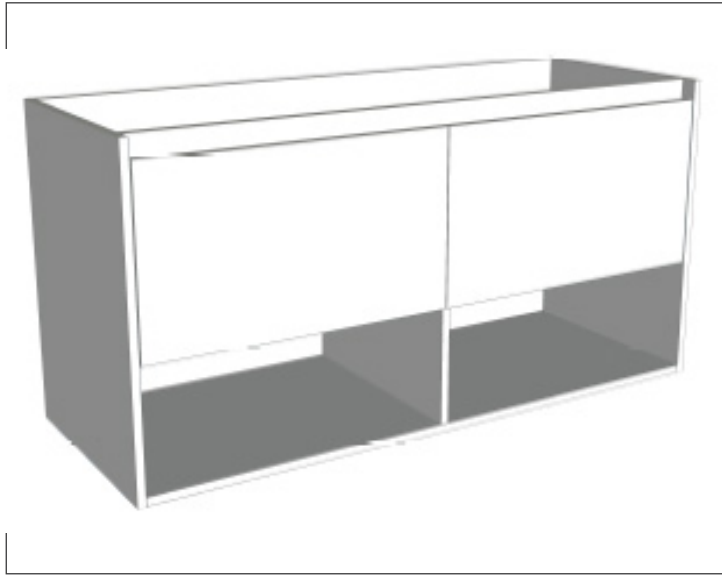

SPECIFICATION SHEET

Savanna 1200mm Double Tier Wall Hung Vanity

Code: 2402L

Features

- Wall Hung
- 2 Drawers with Extrusion, 2 Open Shelves
- Left Hand Offset Basin
- Laminate Woodgrain & Solid Colours on MR Board
- Dimensions: H650 x W1200 x D453

Features

- Wall Hung
- 2 Drawers with Handle, 2 Open Shelves
- Left Hand Offset Basin
- Laminate Woodgrain & Solid Colours on MR Board
- Dimensions: H650 x W1200 x D453

Technical Details

Note: All measurements shown are in millimetres. Sizes are nominal.

FRONT VIEW

SIDE VIEW

TOP VIEW

SPECIFICATION SHEET

Savanna 1200mm Double Tier Wall Hung Vanity

Code: 2402L

Features

- Wall Hung
- 2 Drawers with Negative Timber detail, 2 Open Shelves
- Left Hand Offset Basin
- Laminate Woodgrain & Solid Colours on MR Board
- Dimensions: H650 x W1200 x D453

Technical Details

Note: All measurements shown are in millimetres. Sizes are nominal.

FRONT VIEW

SIDE VIEW

TOP VIEW