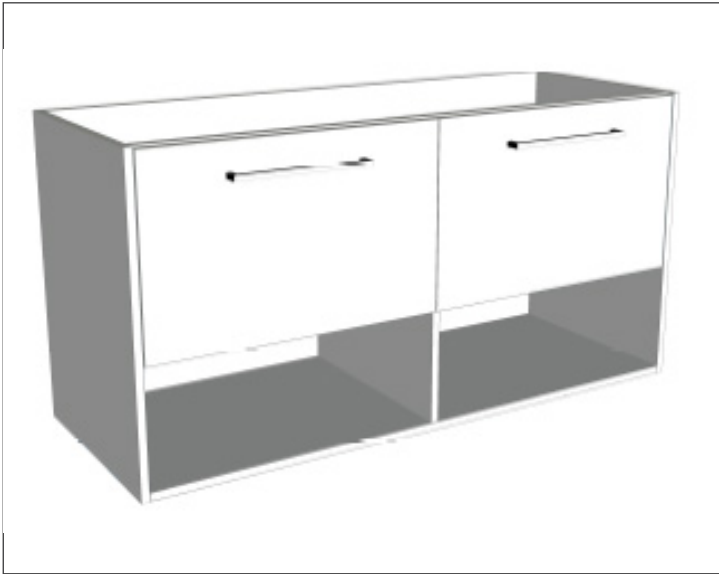

SPECIFICATION SHEET

Savanna 1200mm Double Tier Wall Hung Vanity

Code: 2402L

Features

- Wall Hung
- 2 Drawers with Extrusion, 2 Open Shelves
- Left Hand Offset Basin
- Laminate Woodgrain & Solid Colours on MR Board
- Dimensions: H650 x W1200 x D453

Technical Details

Note: All measurements shown are in millimetres. Sizes are nominal.

FRONT VIEW

SIDE VIEW

TOP VIEW

SPECIFICATION SHEET

Savanna 1200mm Double Tier Wall Hung Vanity

Code: 2402L

Features

- Wall Hung
- 2 Drawers with Handle, 2 Open Shelves
- Left Hand Offset Basin
- Laminate Woodgrain & Solid Colours on MR Board
- Dimensions: H650 x W1200 x D453

Technical Details

Note: All measurements shown are in millimetres. Sizes are nominal.

FRONT VIEW

SIDE VIEW

TOP VIEW

SPECIFICATION SHEET

Savanna 1200mm Double Tier Wall Hung Vanity

Code: 2402L

Features

- Wall Hung
- 2 Drawers with Negative Timber detail, 2 Open Shelves
- Left Hand Offset Basin
- Laminate Woodgrain & Solid Colours on MR Board
- Dimensions: H650 x W1200 x D453