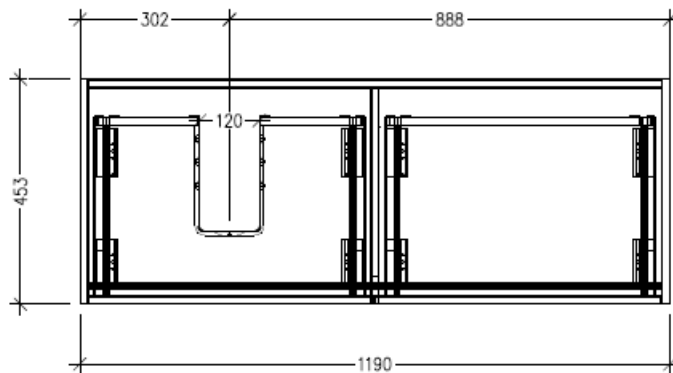

SPECIFICATION SHEET

Savanna 1200mm Double Tier Wall Hung Vanity

Code: 2402L

Features

- Wall Hung
- 2 Drawers with Extrusion, 2 Open Shelves
- Left Hand Offset Basin
- Laminate Woodgrain & Solid Colours on MR Board
- Dimensions: H650 x W1200 x D453

Technical Details

Note: All measurements shown are in millimetres. Sizes are nominal.

FRONT VIEW

SIDE VIEW

TOP VIEW

SPECIFICATION SHEET

Savanna 1200mm Double Tier Wall Hung Vanity

Code: 2402L

Features

- Wall Hung
- 2 Drawers with Handle, 2 Open Shelves
- Left Hand Offset Basin
- Laminate Woodgrain & Solid Colours on MR Board
- Dimensions: H650 x W1200 x D453

Technical Details

Note: All measurements shown are in millimetres. Sizes are nominal.

Technical Details

Note: All measurements shown are in millimetres. Sizes are nominal.

FRONT VIEW

SIDE VIEW

TOP VIEW