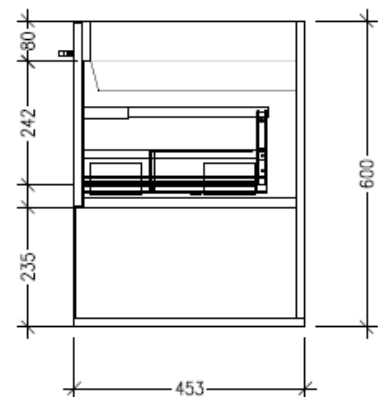

Technical Details

Note: All measurements shown are in millimetres. Sizes are nominal.

FRONT VIEW

SIDE VIEW

TOP VIEW

SPECIFICATION SHEET

Savanna 1200mm Double Tier Wall Hung Vanity

Code: 2402L

Features

- Wall Hung
- 2 Drawers with Handle, 2 Open Shelves
- Left Hand Offset Basin
- Laminate Woodgrain & Solid Colours on MR Board
- Dimensions: H650 x W1200 x D453

Technical Details

Note: All measurements shown are in millimetres. Sizes are nominal.

FRONT VIEW

SIDE VIEW

TOP VIEW

SPECIFICATION SHEET

Savanna 1200mm Double Tier Wall Hung Vanity

Code: 2402L

Features

- Wall Hung
- 2 Drawers with Negative Timber detail, 2 Open Shelves
- Left Hand Offset Basin
- Laminate Woodgrain & Solid Colours on MR Board
- Dimensions: H650 x W1200 x D453

Technical Details

Note: All measurements shown are in millimetres. Sizes are nominal.

FRONT VIEW

SIDE VIEW

TOP VIEW