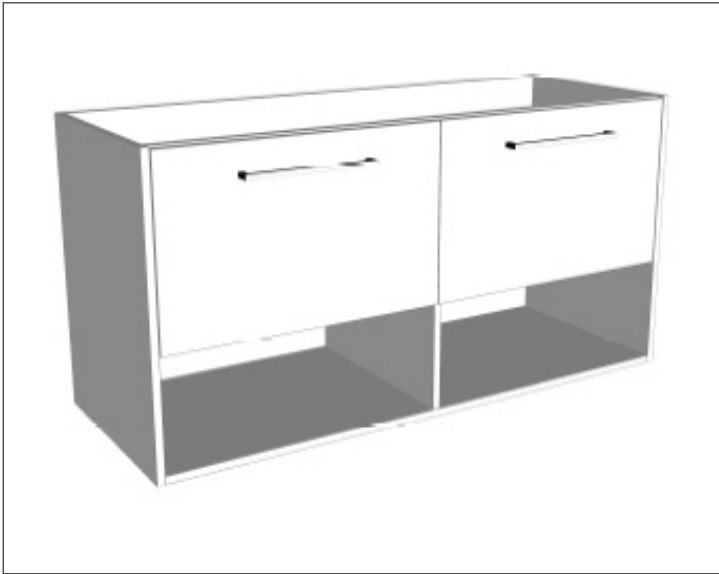

SPECIFICATION SHEET

Savanna 1200mm Double Tier Wall Hung Vanity

Code: 2402R

Features

- Wall Hung
- 2 Drawers with Extrusion, 2 Open Shelves
- Right Hand Offset Basin
- Laminate Woodgrain & Solid Colours on MR Board
- Dimensions: H650 x W1200 x D453

Technical Details

Note: All measurements shown are in millimetres. Sizes are nominal.

FRONT VIEW

SIDE VIEW

TOP VIEW

SPECIFICATION SHEET

Savanna 1200mm Double Tier Wall Hung Vanity

Code: 2402R

Features

- Wall Hung
- 2 Drawers with Handle, 2 Open Shelves
- Right Hand Offset Basin
- Laminate Woodgrain & Solid Colours on MR Board
- Dimensions: H650 x W1200 x D453

Technical Details

Note: All measurements shown are in millimetres. Sizes are nominal.

FRONT VIEW

SIDE VIEW

TOP VIEW

SPECIFICATION SHEET

Savanna 1200mm Double Tier Wall Hung Vanity

Code: 2402R

Features

- Wall Hung
- 2 Drawers with Negative Timber detail, 2 Open Shelves
- Right Hand Offset Basin
- Laminate Woodgrain & Solid Colours on MR Board
- Dimensions: H650 x W1200 x D453