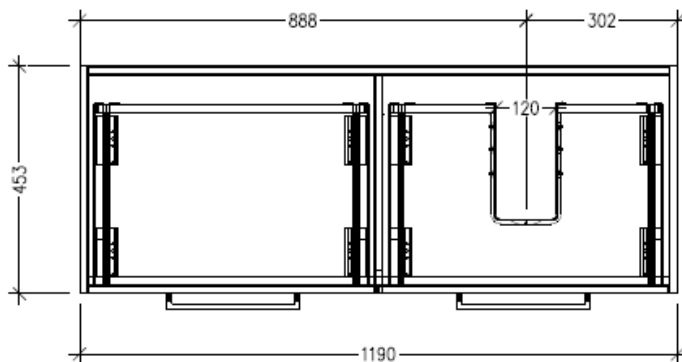

Technical Details

Note: All measurements shown are in millimetres. Sizes are nominal.

FRONT VIEW

SIDE VIEW

TOP VIEW

SPECIFICATION SHEET

Savanna 1200mm Double Tier Wall Hung Vanity

Code: 2402R

Features

- Wall Hung
- 2 Drawers with Handle, 2 Open Shelves
- Right Hand Offset Basin
- Laminate Woodgrain & Solid Colours on MR Board
- Dimensions: H650 x W1200 x D453

Technical Details

Note: All measurements shown are in millimetres. Sizes are nominal.

FRONT VIEW

SIDE VIEW

TOP VIEW

SPECIFICATION SHEET

Savanna 1200mm Double Tier Wall Hung Vanity

Code: 2402R

Features

- Wall Hung
- 2 Drawers with Negative Timber detail, 2 Open Shelves
- Right Hand Offset Basin
- Laminate Woodgrain & Solid Colours on MR Board
- Dimensions: H650 x W1200 x D453

Technical Details

Note: All measurements shown are in millimetres. Sizes are nominal.

FRONT VIEW

SIDE VIEW

TOP VIEW