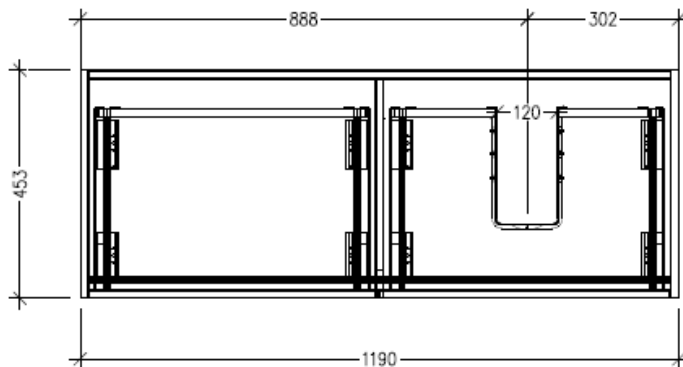

Technical Details

Note: All measurements shown are in millimetres. Sizes are nominal.

FRONT VIEW

SIDE VIEW

TOP VIEW

SPECIFICATION SHEET

Savanna 1200mm Double Tier Wall Hung Vanity

Code: 2402R

Features

- Wall Hung
- 2 Drawers with Handle, 2 Open Shelves
- Right Hand Offset Basin
- Laminate Woodgrain & Solid Colours on MR Board
- Dimensions: H650 x W1200 x D453

Technical Details

Note: All measurements shown are in millimetres. Sizes are nominal.

FRONT VIEW

SIDE VIEW

TOP VIEW

SPECIFICATION SHEET

Savanna 1200mm Double Tier Wall Hung Vanity

Code: 2402R

Features

- Wall Hung
- 2 Drawers with Negative Timber detail, 2 Open Shelves
- Right Hand Offset Basin
- Laminate Woodgrain & Solid Colours on MR Board
- Dimensions: H650 x W1200 x D453

Technical Details

Note: All measurements shown are in millimetres. Sizes are nominal.

FRONT VIEW

SIDE VIEW

TOP VIEW