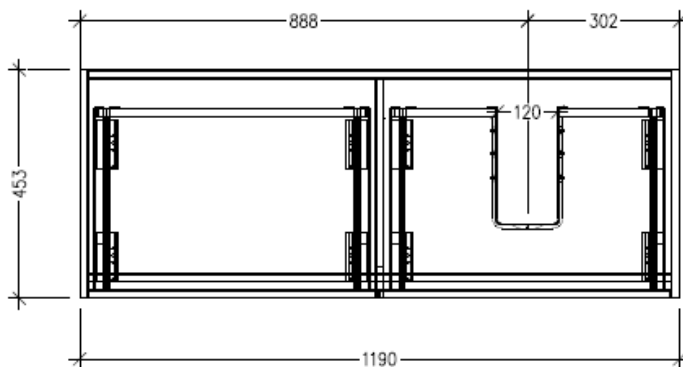

Technical Details

Note: All measurements shown are in millimetres. Sizes are nominal.

FRONT VIEW

SIDE VIEW

TOP VIEW

SPECIFICATION SHEET

Savanna 1200mm Double Tier Wall Hung Vanity

Code: 2402R

Features

- Wall Hung
- 2 Drawers with Handle, 2 Open Shelves
- Right Hand Offset Basin
- Laminate Woodgrain & Solid Colours on MR Board
- Dimensions: H650 x W1200 x D453

Technical Details

Note: All measurements shown are in millimetres. Sizes are nominal.

FRONT VIEW

SIDE VIEW

TOP VIEW

SPECIFICATION SHEET

Savanna 1200mm Double Tier Wall Hung Vanity

Code: 2402R

Features

- Wall Hung
- 2 Drawers with Negative Timber detail, 2 Open Shelves
- Right Hand Offset Basin
- Laminate Woodgrain & Solid Colours on MR Board
- Dimensions: H650 x W1200 x D453

Technical Details

Note: All measurements shown are in millimetres. Sizes are nominal.

FRONT VIEW

SIDE VIEW

TOP VIEW