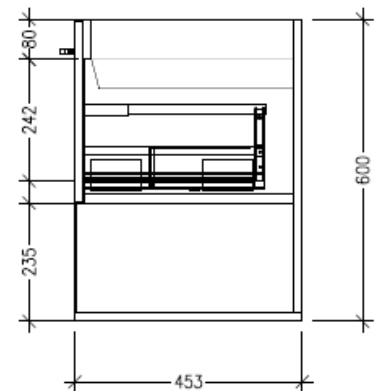

Technical Details

Note: All measurements shown are in millimetres. Sizes are nominal.

FRONT VIEW

SIDE VIEW

TOP VIEW

SPECIFICATION SHEET

Savanna 1200mm Double Tier Wall Hung Vanity

Code: 2402R

Features

- Wall Hung
- 2 Drawers with Handle, 2 Open Shelves
- Right Hand Offset Basin
- Laminate Woodgrain & Solid Colours on MR Board
- Dimensions: H650 x W1200 x D453

Technical Details

Note: All measurements shown are in millimetres. Sizes are nominal.

FRONT VIEW

SIDE VIEW

TOP VIEW

SPECIFICATION SHEET

Savanna 1200mm Double Tier Wall Hung Vanity

Code: 2402R

Features

- Wall Hung
- 2 Drawers with Negative Timber detail, 2 Open Shelves
- Right Hand Offset Basin
- Laminate Woodgrain & Solid Colours on MR Board
- Dimensions: H650 x W1200 x D453

Technical Details

Note: All measurements shown are in millimetres. Sizes are nominal.

FRONT VIEW

SIDE VIEW

TOP VIEW