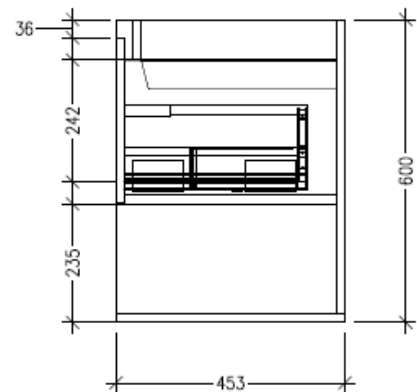

Technical Details

Note: All measurements shown are in millimetres. Sizes are nominal.

FRONT VIEW

SIDE VIEW

TOP VIEW

SPECIFICATION SHEET

Savanna 1200mm Double Tier Wall Hung Vanity

Code: 2402R

Features

- Wall Hung
- 2 Drawers with Handle, 2 Open Shelves
- Right Hand Offset Basin
- Laminate Woodgrain & Solid Colours on MR Board
- Dimensions: H650 x W1200 x D453

Technical Details

Note: All measurements shown are in millimetres. Sizes are nominal.

FRONT VIEW

SIDE VIEW

TOP VIEW

SPECIFICATION SHEET

Savanna 1200mm Double Tier Wall Hung Vanity

Code: 2402R

Features

- Wall Hung
- 2 Drawers with Negative Timber detail, 2 Open Shelves
- Right Hand Offset Basin
- Laminate Woodgrain & Solid Colours on MR Board
- Dimensions: H650 x W1200 x D453

Technical Details

Note: All measurements shown are in millimetres. Sizes are nominal.

FRONT VIEW

SIDE VIEW

TOP VIEW