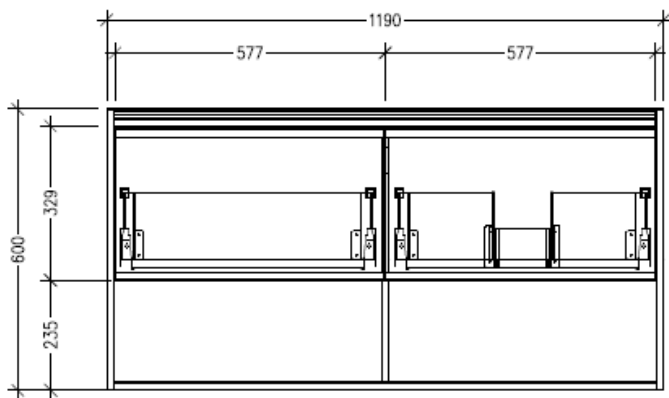

SPECIFICATION SHEET

Savanna 1200mm Double Tier Wall Hung Vanity

Code: 2402R

Features

- Wall Hung
- 2 Drawers with Extrusion, 2 Open Shelves
- Right Hand Offset Basin
- Laminate Woodgrain & Solid Colours on MR Board
- Dimensions: H650 x W1200 x D453

Technical Details

Note: All measurements shown are in millimetres. Sizes are nominal.

FRONT VIEW

SIDE VIEW

TOP VIEW

SPECIFICATION SHEET

Savanna 1200mm Double Tier Wall Hung Vanity

Code: 2402R

Features

- Wall Hung
- 2 Drawers with Handle, 2 Open Shelves
- Right Hand Offset Basin
- Laminate Woodgrain & Solid Colours on MR Board
- Dimensions: H650 x W1200 x D453

Technical Details

Note: All measurements shown are in millimetres. Sizes are nominal.

Technical Details

Note: All measurements shown are in millimetres. Sizes are nominal.

FRONT VIEW

SIDE VIEW

TOP VIEW