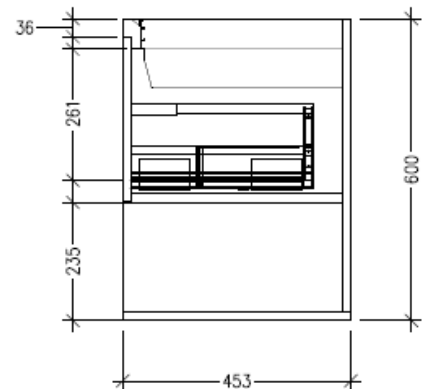

SPECIFICATION SHEET

Savanna 1200mm Double Tier Wall Hung Vanity

Code: 2402R

Features

- Wall Hung
- 2 Drawers with Extrusion, 2 Open Shelves
- Right Hand Offset Basin
- Laminate Woodgrain & Solid Colours on MR Board
- Dimensions: H650 x W1200 x D453

Technical Details

Note: All measurements shown are in millimetres. Sizes are nominal.

FRONT VIEW

SIDE VIEW

TOP VIEW

SPECIFICATION SHEET

Savanna 1200mm Double Tier Wall Hung Vanity

Code: 2402R

Features

- Wall Hung
- 2 Drawers with Handle, 2 Open Shelves
- Right Hand Offset Basin
- Laminate Woodgrain & Solid Colours on MR Board
- Dimensions: H650 x W1200 x D453

Technical Details

Note: All measurements shown are in millimetres. Sizes are nominal.

Technical Details

Note: All measurements shown are in millimetres. Sizes are nominal.

FRONT VIEW

SIDE VIEW

TOP VIEW