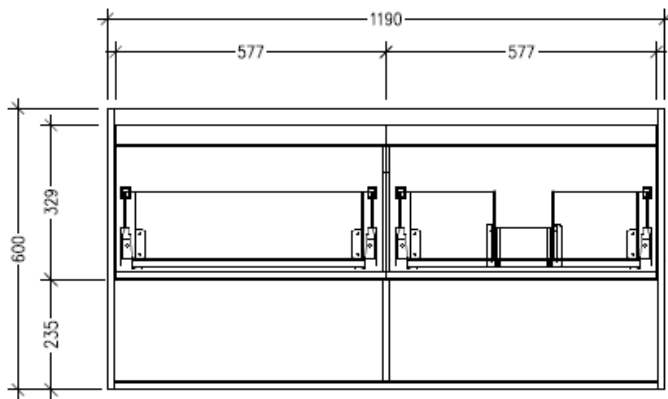

Technical Details

Note: All measurements shown are in millimetres. Sizes are nominal.

FRONT VIEW

SIDE VIEW

TOP VIEW

SPECIFICATION SHEET

Savanna 1200mm Double Tier Wall Hung Vanity

Code: 2402R

Features

- Wall Hung
- 2 Drawers with Handle, 2 Open Shelves
- Right Hand Offset Basin
- Laminate Woodgrain & Solid Colours on MR Board
- Dimensions: H650 x W1200 x D453

Technical Details

Note: All measurements shown are in millimetres. Sizes are nominal.

FRONT VIEW

SIDE VIEW

TOP VIEW

SPECIFICATION SHEET

Savanna 1200mm Double Tier Wall Hung Vanity

Code: 2402R

Features

- Wall Hung
- 2 Drawers with Negative Timber detail, 2 Open Shelves
- Right Hand Offset Basin
- Laminate Woodgrain & Solid Colours on MR Board
- Dimensions: H650 x W1200 x D453

Technical Details

Note: All measurements shown are in millimetres. Sizes are nominal.

FRONT VIEW

SIDE VIEW

TOP VIEW