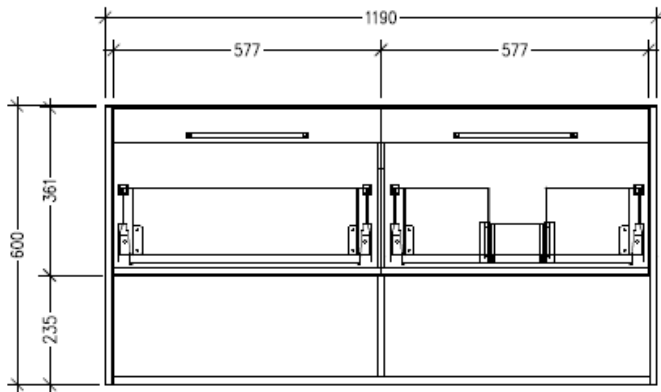

Technical Details

Note: All measurements shown are in millimetres. Sizes are nominal.

FRONT VIEW

SIDE VIEW

TOP VIEW

SPECIFICATION SHEET

Savanna 1200mm Double Tier Wall Hung Vanity

Code: 2402R

Features

- Wall Hung
- 2 Drawers with Handle, 2 Open Shelves
- Right Hand Offset Basin
- Laminate Woodgrain & Solid Colours on MR Board
- Dimensions: H650 x W1200 x D453

Technical Details

Note: All measurements shown are in millimetres. Sizes are nominal.

FRONT VIEW

SIDE VIEW

TOP VIEW

SPECIFICATION SHEET

Savanna 1200mm Double Tier Wall Hung Vanity

Code: 2402R

Features

- Wall Hung
- 2 Drawers with Negative Timber detail, 2 Open Shelves
- Right Hand Offset Basin
- Laminate Woodgrain & Solid Colours on MR Board
- Dimensions: H650 x W1200 x D453

Technical Details

Note: All measurements shown are in millimetres. Sizes are nominal.

FRONT VIEW

SIDE VIEW

TOP VIEW