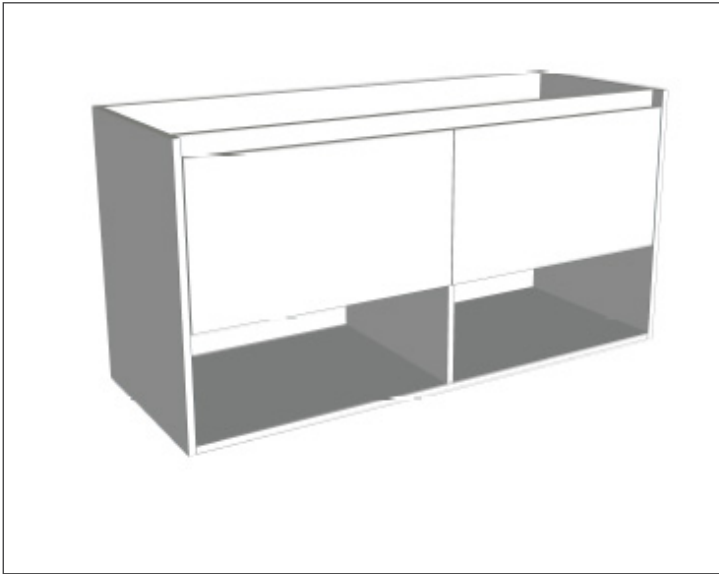

SPECIFICATION SHEET

Savanna 1200mm Double Tier Wall Hung Vanity

Code: 2402R

Features

- Wall Hung
- 2 Drawers with Extrusion, 2 Open Shelves
- Right Hand Offset Basin
- Laminate Woodgrain & Solid Colours on MR Board
- Dimensions: H650 x W1200 x D453

Features

- Wall Hung
- 2 Drawers with Handle, 2 Open Shelves
- Right Hand Offset Basin
- Laminate Woodgrain & Solid Colours on MR Board
- Dimensions: H650 x W1200 x D453

Technical Details

Note: All measurements shown are in millimetres. Sizes are nominal.

FRONT VIEW

SIDE VIEW

TOP VIEW

SPECIFICATION SHEET

Savanna 1200mm Double Tier Wall Hung Vanity

Code: 2402R

Features

- Wall Hung
- 2 Drawers with Negative Timber detail, 2 Open Shelves
- Right Hand Offset Basin
- Laminate Woodgrain & Solid Colours on MR Board
- Dimensions: H650 x W1200 x D453

Technical Details

Note: All measurements shown are in millimetres. Sizes are nominal.

FRONT VIEW

SIDE VIEW

TOP VIEW