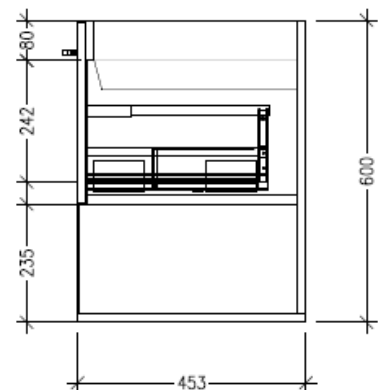

Technical Details

Note: All measurements shown are in millimetres. Sizes are nominal.

FRONT VIEW

SIDE VIEW

TOP VIEW

SPECIFICATION SHEET

Savanna 1200mm Double Tier Wall Hung Vanity

Code: 2406

Features

- Wall Hung
- 2 Drawers with Handle, 2 Open Shelves
- Double Basin
- Laminate Woodgrain & Solid Colours on MR Board
- Dimensions: H650 x W1200 x D453

Technical Details

Note: All measurements shown are in millimetres. Sizes are nominal.

FRONT VIEW

SIDE VIEW

TOP VIEW

SPECIFICATION SHEET

Savanna 1200mm Double Tier Wall Hung Vanity

Code: 2406

Features

- Wall Hung
- 2 Drawers with Negative Timber detail, 2 Open Shelves
- Double Basin
- Laminate Woodgrain & Solid Colours on MR Board
- Dimensions: H650 x W1200 x D453

Technical Details

Note: All measurements shown are in millimetres. Sizes are nominal.

FRONT VIEW

SIDE VIEW

TOP VIEW