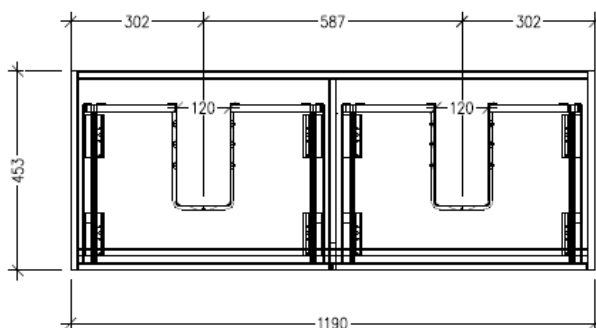

Technical Details

Note: All measurements shown are in millimetres. Sizes are nominal.

FRONT VIEW

SIDE VIEW

TOP VIEW

SPECIFICATION SHEET

Savanna 1200mm Double Tier Wall Hung Vanity

Code: 2406

Features

- Wall Hung
- 2 Drawers with Handle, 2 Open Shelves
- Double Basin
- Laminate Woodgrain & Solid Colours on MR Board
- Dimensions: H650 x W1200 x D453

Technical Details

Note: All measurements shown are in millimetres. Sizes are nominal.

FRONT VIEW

SIDE VIEW

TOP VIEW

SPECIFICATION SHEET

Savanna 1200mm Double Tier Wall Hung Vanity

Code: 2406

Features

- Wall Hung
- 2 Drawers with Negative Timber detail, 2 Open Shelves
- Double Basin
- Laminate Woodgrain & Solid Colours on MR Board
- Dimensions: H650 x W1200 x D453

Technical Details

Note: All measurements shown are in millimetres. Sizes are nominal.

FRONT VIEW

SIDE VIEW

TOP VIEW