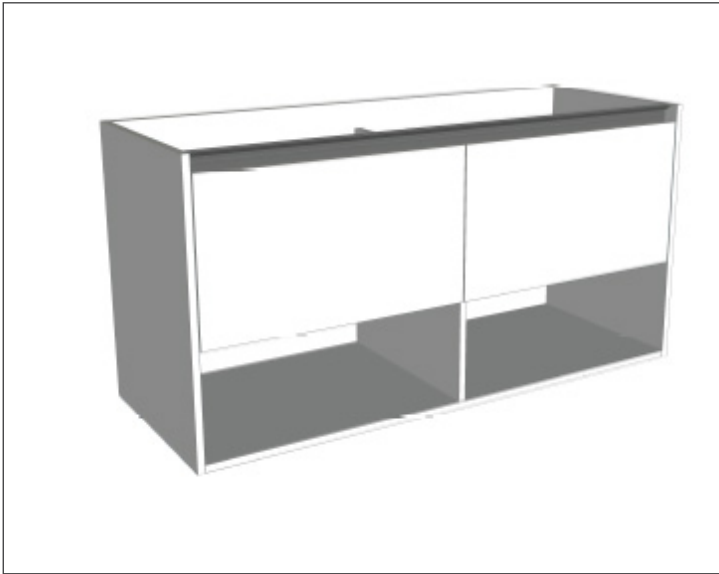

SPECIFICATION SHEET

Savanna 1200mm Double Tier Wall Hung Vanity

Code: 2406

Features

- Wall Hung
- 2 Drawers with Extrusion, 2 Open Shelves
- Double Basin
- Laminate Woodgrain & Solid Colours on MR Board
- Dimensions: H650 x W1200 x D453

Technical Details

Note: All measurements shown are in millimetres. Sizes are nominal.

FRONT VIEW

SIDE VIEW

TOP VIEW

SPECIFICATION SHEET

Savanna 1200mm Double Tier Wall Hung Vanity

Code: 2406

Features

- Wall Hung
- 2 Drawers with Handle, 2 Open Shelves
- Double Basin
- Laminate Woodgrain & Solid Colours on MR Board
- Dimensions: H650 x W1200 x D453

Technical Details

Note: All measurements shown are in millimetres. Sizes are nominal.

FRONT VIEW

SIDE VIEW

TOP VIEW

SPECIFICATION SHEET

Savanna 1200mm Double Tier Wall Hung Vanity

Code: 2406

Features

- Wall Hung
- 2 Drawers with Negative Timber detail, 2 Open Shelves
- Double Basin
- Laminate Woodgrain & Solid Colours on MR Board
- Dimensions: H650 x W1200 x D453