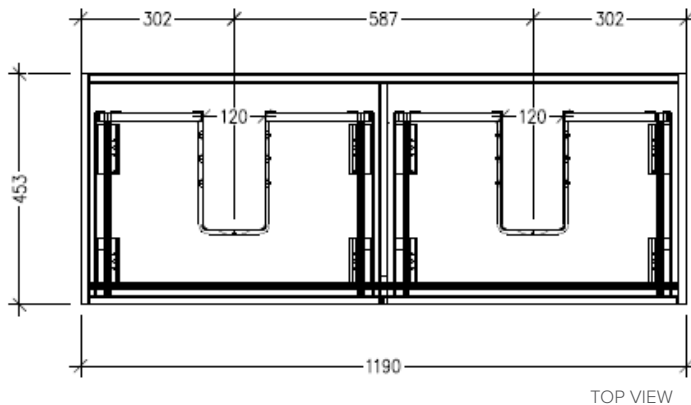

SPECIFICATION SHEET

Savanna 1200mm Double Tier Wall Hung Vanity

Code: 2406

Features

- Wall Hung
- 2 Drawers with Extrusion, 2 Open Shelves
- Double Basin
- Laminate Woodgrain & Solid Colours on MR Board
- Dimensions: H650 x W1200 x D453

Technical Details

Note: All measurements shown are in millimetres. Sizes are nominal.

FRONT VIEW

SIDE VIEW

TOP VIEW

SPECIFICATION SHEET

Savanna 1200mm Double Tier Wall Hung Vanity

Code: 2406

Features

- Wall Hung
- 2 Drawers with Handle, 2 Open Shelves
- Double Basin
- Laminate Woodgrain & Solid Colours on MR Board
- Dimensions: H650 x W1200 x D453

Technical Details

Note: All measurements shown are in millimetres. Sizes are nominal.

Technical Details

Note: All measurements shown are in millimetres. Sizes are nominal.

FRONT VIEW

SIDE VIEW

TOP VIEW