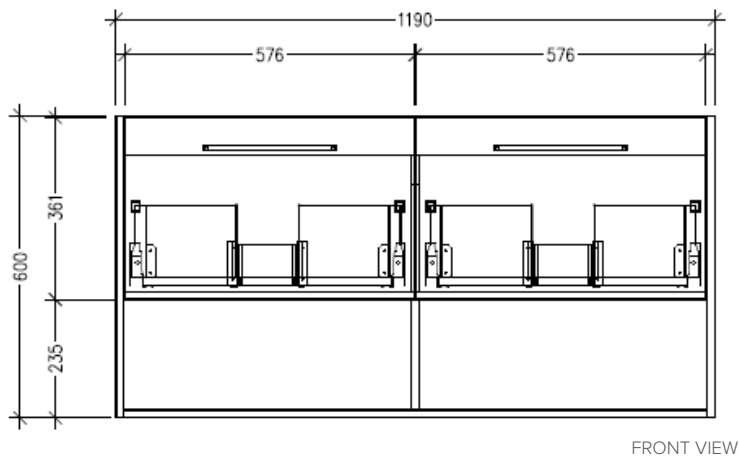

Technical Details

Note: All measurements shown are in millimetres. Sizes are nominal.

FRONT VIEW

SIDE VIEW

TOP VIEW

SPECIFICATION SHEET

Savanna 1200mm Double Tier Wall Hung Vanity

Code: 2406

Features

- Wall Hung
- 2 Drawers with Handle, 2 Open Shelves
- Double Basin
- Laminate Woodgrain & Solid Colours on MR Board
- Dimensions: H650 x W1200 x D453

Technical Details

Note: All measurements shown are in millimetres. Sizes are nominal.

FRONT VIEW

SIDE VIEW

TOP VIEW

SPECIFICATION SHEET

Savanna 1200mm Double Tier Wall Hung Vanity

Code: 2406

Features

- Wall Hung
- 2 Drawers with Negative Timber detail, 2 Open Shelves
- Double Basin
- Laminate Woodgrain & Solid Colours on MR Board
- Dimensions: H650 x W1200 x D453

Technical Details

Note: All measurements shown are in millimetres. Sizes are nominal.

FRONT VIEW

SIDE VIEW

TOP VIEW