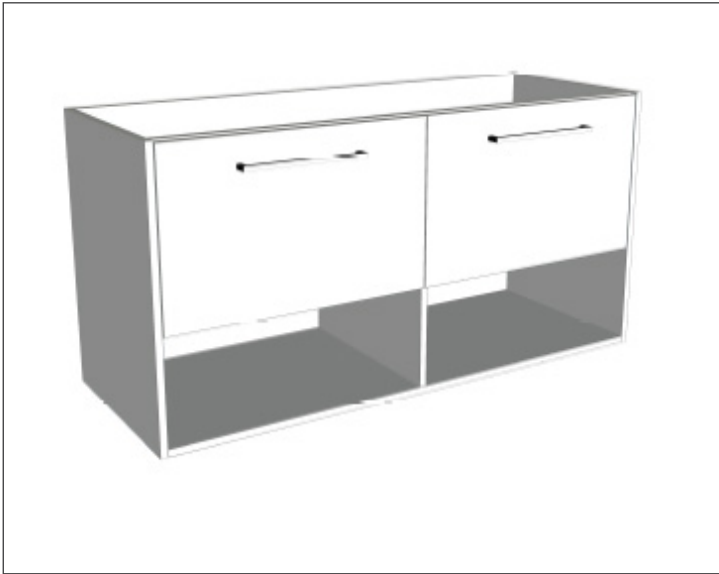

SPECIFICATION SHEET

Savanna 1200mm Double Tier Wall Hung Vanity

Code: 2406

Features

- Wall Hung
- 2 Drawers with Extrusion, 2 Open Shelves
- Double Basin
- Laminate Woodgrain & Solid Colours on MR Board
- Dimensions: H650 x W1200 x D453

Technical Details

Note: All measurements shown are in millimetres. Sizes are nominal.

FRONT VIEW

SIDE VIEW

TOP VIEW

SPECIFICATION SHEET

Savanna 1200mm Double Tier Wall Hung Vanity

Code: 2406

Features

- Wall Hung
- 2 Drawers with Handle, 2 Open Shelves
- Double Basin
- Laminate Woodgrain & Solid Colours on MR Board
- Dimensions: H650 x W1200 x D453

Technical Details

Note: All measurements shown are in millimetres. Sizes are nominal.

FRONT VIEW

SIDE VIEW

TOP VIEW

SPECIFICATION SHEET

Savanna 1200mm Double Tier Wall Hung Vanity

Code: 2406

Features

- Wall Hung
- 2 Drawers with Negative Timber detail, 2 Open Shelves
- Double Basin
- Laminate Woodgrain & Solid Colours on MR Board
- Dimensions: H650 x W1200 x D453