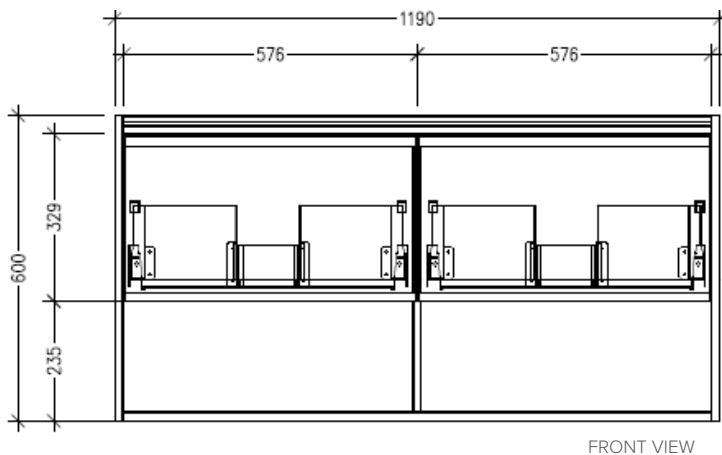

SPECIFICATION SHEET

Savanna 1200mm Double Tier Wall Hung Vanity

Code: 2406

Features

- Wall Hung
- 2 Drawers with Extrusion, 2 Open Shelves
- Double Basin
- Laminate Woodgrain & Solid Colours on MR Board
- Dimensions: H650 x W1200 x D453

Technical Details

Note: All measurements shown are in millimetres. Sizes are nominal.

FRONT VIEW

SIDE VIEW

TOP VIEW

SPECIFICATION SHEET

Savanna 1200mm Double Tier Wall Hung Vanity

Code: 2406

Features

- Wall Hung
- 2 Drawers with Handle, 2 Open Shelves
- Double Basin
- Laminate Woodgrain & Solid Colours on MR Board
- Dimensions: H650 x W1200 x D453

Technical Details

Note: All measurements shown are in millimetres. Sizes are nominal.

Technical Details

Note: All measurements shown are in millimetres. Sizes are nominal.

FRONT VIEW

SIDE VIEW

TOP VIEW