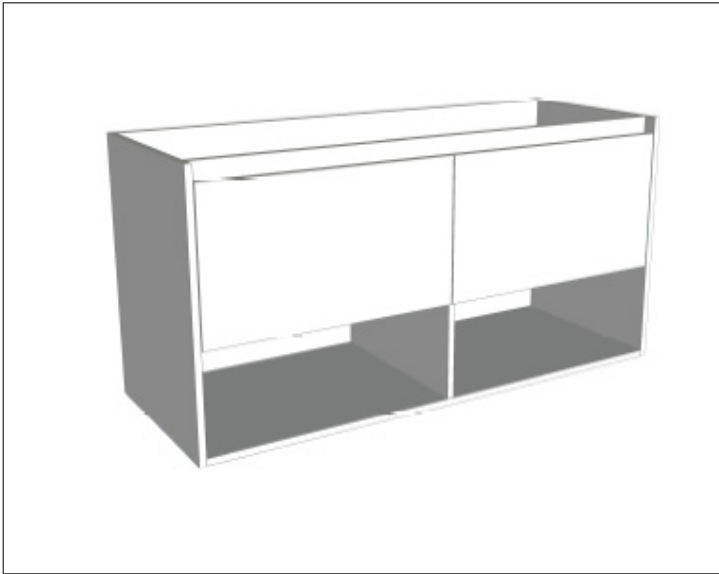

SPECIFICATION SHEET

Savanna 1200mm Double Tier Wall Hung Vanity

Code: 2406

Features

- Wall Hung
- 2 Drawers with Extrusion, 2 Open Shelves
- Double Basin
- Laminate Woodgrain & Solid Colours on MR Board
- Dimensions: H650 x W1200 x D453

Features

- Wall Hung
- 2 Drawers with Handle, 2 Open Shelves
- Double Basin
- Laminate Woodgrain & Solid Colours on MR Board
- Dimensions: H650 x W1200 x D453

Technical Details

Note: All measurements shown are in millimetres. Sizes are nominal.

FRONT VIEW

SIDE VIEW

TOP VIEW

SPECIFICATION SHEET

Savanna 1200mm Double Tier Wall Hung Vanity

Code: 2406

Features

- Wall Hung
- 2 Drawers with Negative Timber detail, 2 Open Shelves
- Double Basin
- Laminate Woodgrain & Solid Colours on MR Board
- Dimensions: H650 x W1200 x D453

Technical Details

Note: All measurements shown are in millimetres. Sizes are nominal.

FRONT VIEW

SIDE VIEW

TOP VIEW