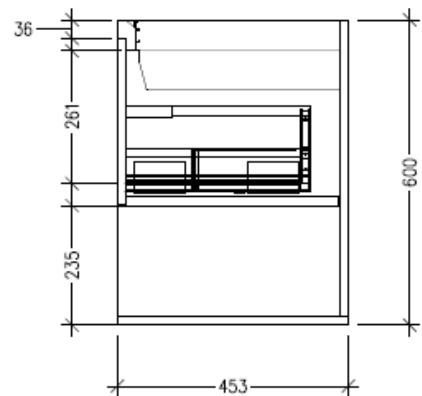

SPECIFICATION SHEET

Savanna 1200mm Double Tier Wall Hung Vanity

Code: 2406

Features

- Wall Hung
- 2 Drawers with Extrusion, 2 Open Shelves
- Double Basin
- Laminate Woodgrain & Solid Colours on MR Board
- Dimensions: H650 x W1200 x D453

Technical Details

Note: All measurements shown are in millimetres. Sizes are nominal.

FRONT VIEW

SIDE VIEW

TOP VIEW

SPECIFICATION SHEET

Savanna 1200mm Double Tier Wall Hung Vanity

Code: 2406

Features

- Wall Hung
- 2 Drawers with Handle, 2 Open Shelves
- Double Basin
- Laminate Woodgrain & Solid Colours on MR Board
- Dimensions: H650 x W1200 x D453

Technical Details

Note: All measurements shown are in millimetres. Sizes are nominal.

Technical Details

Note: All measurements shown are in millimetres. Sizes are nominal.

FRONT VIEW

SIDE VIEW

TOP VIEW