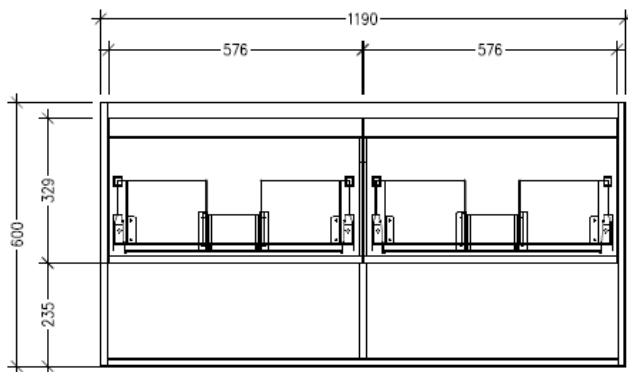

Technical Details

Note: All measurements shown are in millimetres. Sizes are nominal.

FRONT VIEW

SIDE VIEW

TOP VIEW

SPECIFICATION SHEET

Savanna 1200mm Double Tier Wall Hung Vanity

Code: 2406

Features

- Wall Hung
- 2 Drawers with Handle, 2 Open Shelves
- Double Basin
- Laminate Woodgrain & Solid Colours on MR Board
- Dimensions: H650 x W1200 x D453

Technical Details

Note: All measurements shown are in millimetres. Sizes are nominal.

FRONT VIEW

SIDE VIEW

TOP VIEW

SPECIFICATION SHEET

Savanna 1200mm Double Tier Wall Hung Vanity

Code: 2406

Features

- Wall Hung
- 2 Drawers with Negative Timber detail, 2 Open Shelves
- Double Basin
- Laminate Woodgrain & Solid Colours on MR Board
- Dimensions: H650 x W1200 x D453

Technical Details

Note: All measurements shown are in millimetres. Sizes are nominal.

FRONT VIEW

SIDE VIEW

TOP VIEW