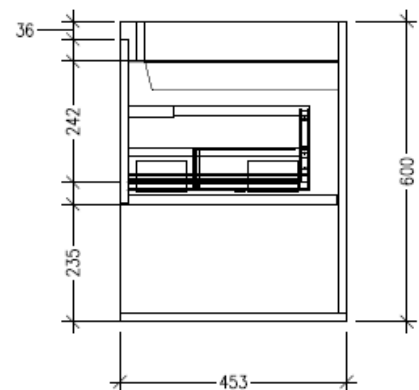

Technical Details

Note: All measurements shown are in millimetres. Sizes are nominal.

FRONT VIEW

SIDE VIEW

TOP VIEW

SPECIFICATION SHEET

Savanna 1200mm Double Tier Wall Hung Vanity

Code: 2406

Features

- Wall Hung
- 2 Drawers with Handle, 2 Open Shelves
- Double Basin
- Laminate Woodgrain & Solid Colours on MR Board
- Dimensions: H650 x W1200 x D453

Technical Details

Note: All measurements shown are in millimetres. Sizes are nominal.

FRONT VIEW

SIDE VIEW

TOP VIEW

SPECIFICATION SHEET

Savanna 1200mm Double Tier Wall Hung Vanity

Code: 2406

Features

- Wall Hung
- 2 Drawers with Negative Timber detail, 2 Open Shelves
- Double Basin
- Laminate Woodgrain & Solid Colours on MR Board
- Dimensions: H650 x W1200 x D453

Technical Details

Note: All measurements shown are in millimetres. Sizes are nominal.

FRONT VIEW

SIDE VIEW

TOP VIEW