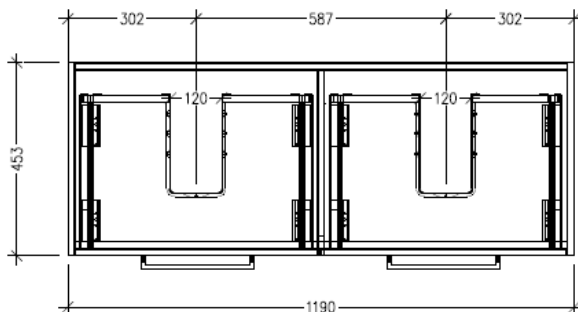

Technical Details

Note: All measurements shown are in millimetres. Sizes are nominal.

FRONT VIEW

SIDE VIEW

TOP VIEW

SPECIFICATION SHEET

Savanna 1200mm Double Tier Wall Hung Vanity

Code: 2406

Features

- Wall Hung
- 2 Drawers with Handle, 2 Open Shelves
- Double Basin
- Laminate Woodgrain & Solid Colours on MR Board
- Dimensions: H650 x W1200 x D453

Technical Details

Note: All measurements shown are in millimetres. Sizes are nominal.

FRONT VIEW

SIDE VIEW

TOP VIEW

SPECIFICATION SHEET

Savanna 1200mm Double Tier Wall Hung Vanity

Code: 2406

Features

- Wall Hung
- 2 Drawers with Negative Timber detail, 2 Open Shelves
- Double Basin
- Laminate Woodgrain & Solid Colours on MR Board
- Dimensions: H650 x W1200 x D453

Technical Details

Note: All measurements shown are in millimetres. Sizes are nominal.

FRONT VIEW

SIDE VIEW

TOP VIEW