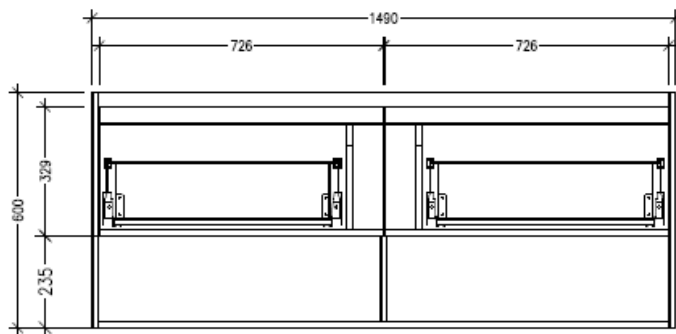

### Technical Details

Note: All measurements shown are in millimetres. Sizes are nominal.

FRONT VIEW

SIDE VIEW

TOP VIEW

### Features

- Wall Hung
- 2 Drawers with Negative Timber detail, 2 Open Shelves
- Centre Basin
- Laminate Woodgrain & Solid Colours on MR Board
- Dimensions: H650 x W1500 x D453