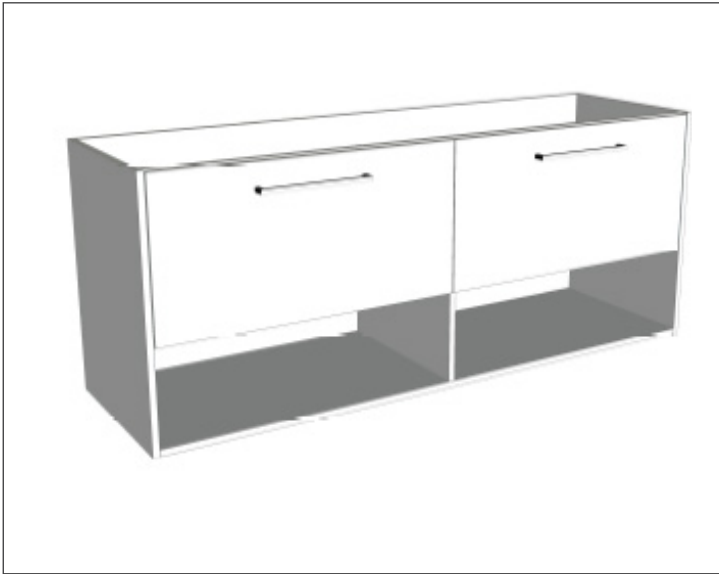

SPECIFICATION SHEET

Savanna 1500mm Double Tier Wall Hung Vanity

Code: 2414