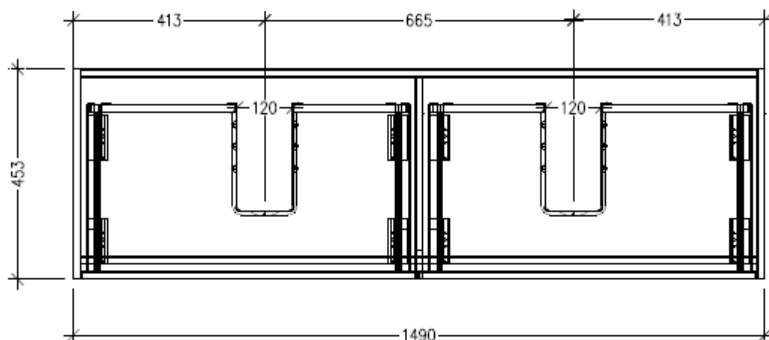

### Technical Details

Note: All measurements shown are in millimetres. Sizes are nominal.

FRONT VIEW

SIDE VIEW

TOP VIEW

### Features

- Wall Hung
- 2 Drawers with Negative Timber detail, 2 Open Shelves
- Double Basin
- Laminate Woodgrain & Solid Colours on MR Board
- Dimensions: H650 x W1500 x D453