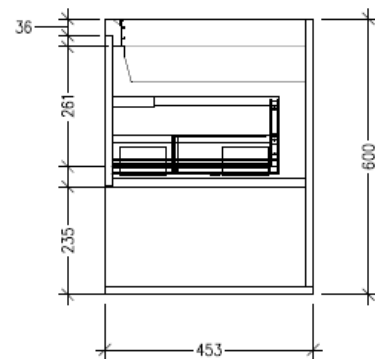

### Technical Details

Note: All measurements shown are in millimetres. Sizes are nominal.

FRONT VIEW

SIDE VIEW

TOP VIEW

### Features

- Wall Hung
- 2 Drawers with Extrusion, 2 Open Shelves
- Double Basin
- Laminate Woodgrain & Solid Colours on MR Board
- Dimensions: H650 x W1500 x D453