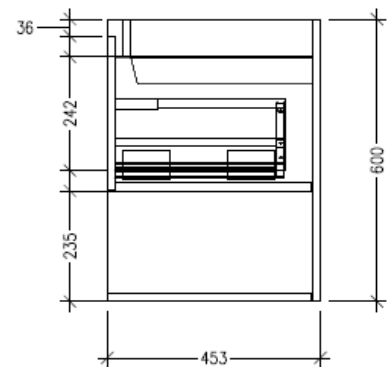

### Technical Details

Note: All measurements shown are in millimetres. Sizes are nominal.

FRONT VIEW

SIDE VIEW

TOP VIEW

### Features

- Wall Hung
- 2 Drawers with Negative Timber detail, 2 Open Shelves
- Centre Basin
- Laminate Woodgrain & Solid Colours on MR Board
- Dimensions: H650 x W1500 x D453