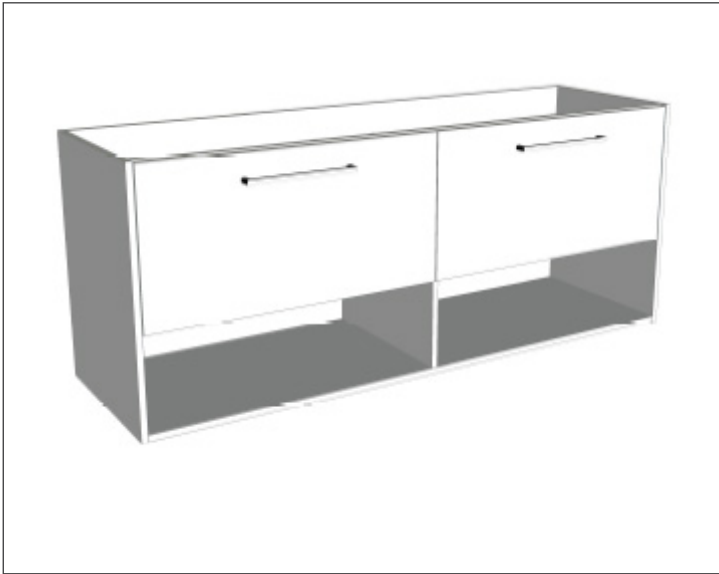

### Features

- Wall Hung
- 2 Drawers with Extrusion, 2 Open Shelves
- Centre Basin
- Laminate Woodgrain & Solid Colours on MR Board
- Dimensions: H650 x W1500 x D453

### Technical Details

Note: All measurements shown are in millimetres. Sizes are nominal.

FRONT VIEW

SIDE VIEW

TOP VIEW

### Features

- Wall Hung
- 2 Drawers with Handle, 2 Open Shelves
- Centre Basin
- Laminate Woodgrain & Solid Colours on MR Board
- Dimensions: H650 x W1500 x D453