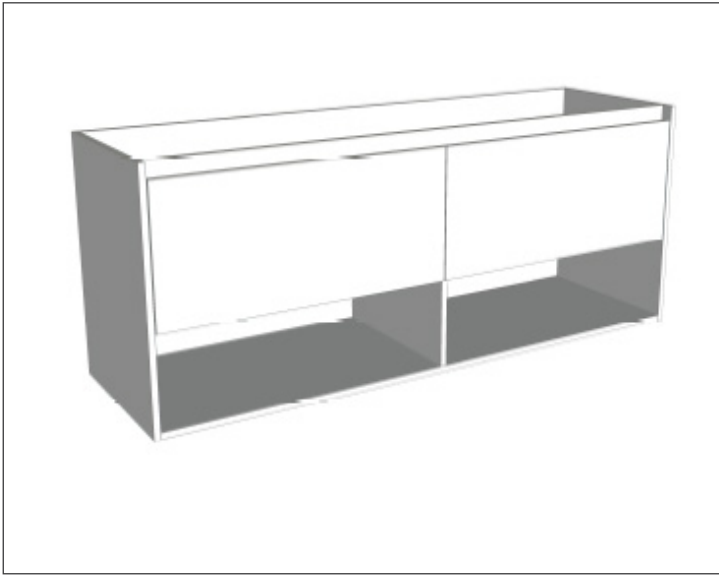

SPECIFICATION SHEET

Savanna 1500mm Double Tier Wall Hung Vanity

Code: 2414