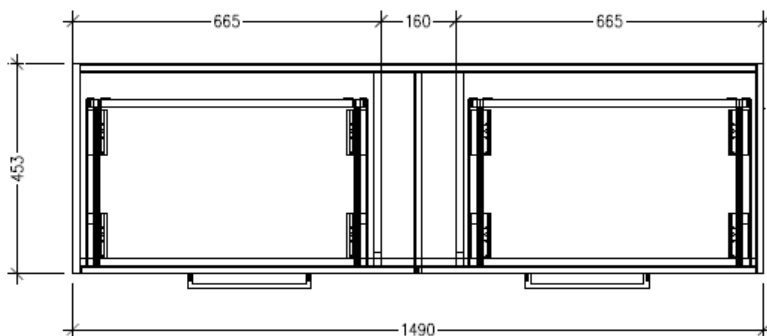

### Features

- Wall Hung
- 2 Drawers with Handle, 2 Open Shelves
- Centre Basin
- Laminate Woodgrain & Solid Colours on MR Board
- Dimensions: H650 x W1500 x D453

### Technical Details

Note: All measurements shown are in millimetres. Sizes are nominal.

FRONT VIEW

SIDE VIEW

TOP VIEW

### Features

- Wall Hung
- 2 Drawers with Negative Timber detail, 2 Open Shelves
- Centre Basin
- Laminate Woodgrain & Solid Colours on MR Board
- Dimensions: H650 x W1500 x D453