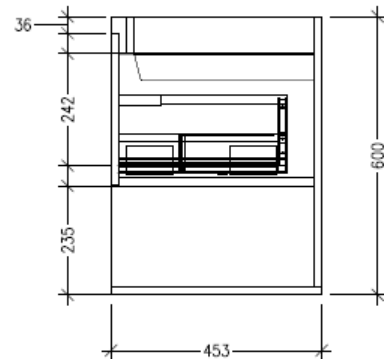

### Technical Details

Note: All measurements shown are in millimetres. Sizes are nominal.

FRONT VIEW

SIDE VIEW

TOP VIEW

### Features

- Wall Hung
- 2 Drawers with Negative Timber detail, 2 Open Shelves
- Double Basin
- Laminate Woodgrain & Solid Colours on MR Board
- Dimensions: H650 x W1500 x D453