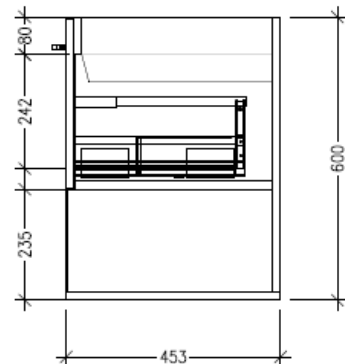

### Technical Details

Note: All measurements shown are in millimetres. Sizes are nominal.

FRONT VIEW

SIDE VIEW

TOP VIEW

### Features

- Wall Hung
- 2 Drawers with Handle, 2 Open Shelves
- Double Basin
- Laminate Woodgrain & Solid Colours on MR Board
- Dimensions: H650 x W1500 x D453