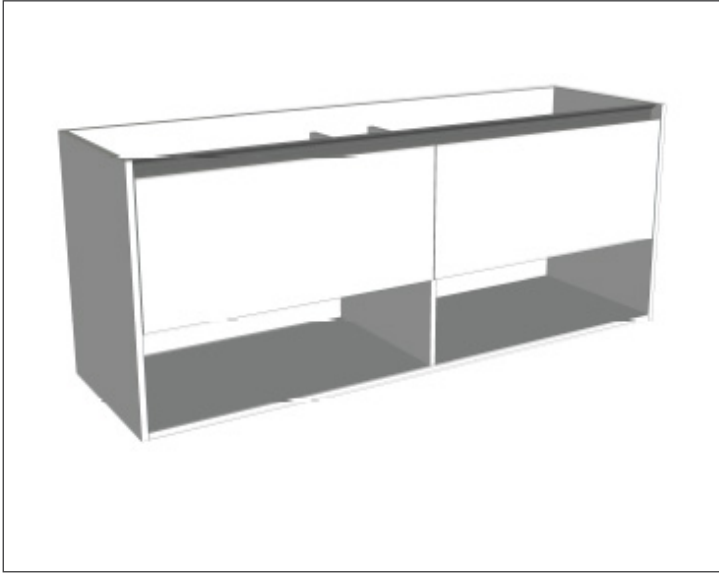

## Savanna 1500mm Double Tier Wall Hung Vanity

Code: 2410

### Features

- Wall Hung
- 2 Drawers with Extrusion, 2 Open Shelves
- Centre Basin
- Laminate Woodgrain & Solid Colours on MR Board
- Dimensions: H650 x W1500 x D453

### Features

- Wall Hung
- 2 Drawers with Handle, 2 Open Shelves
- Centre Basin
- Laminate Woodgrain & Solid Colours on MR Board
- Dimensions: H650 x W1500 x D453