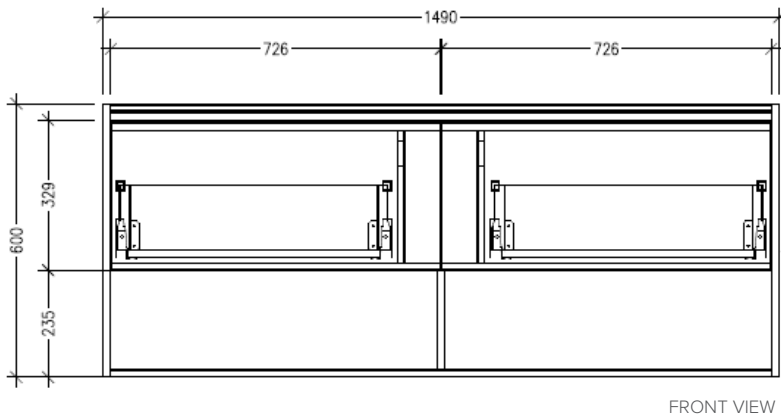

### Features

- Wall Hung
- 2 Drawers with Extrusion, 2 Open Shelves
- Centre Basin
- Laminate Woodgrain & Solid Colours on MR Board
- Dimensions: H650 x W1500 x D453

### Technical Details

Note: All measurements shown are in millimetres. Sizes are nominal.

FRONT VIEW

SIDE VIEW

TOP VIEW

### Features

- Wall Hung
- 2 Drawers with Handle, 2 Open Shelves
- Centre Basin
- Laminate Woodgrain & Solid Colours on MR Board
- Dimensions: H650 x W1500 x D453