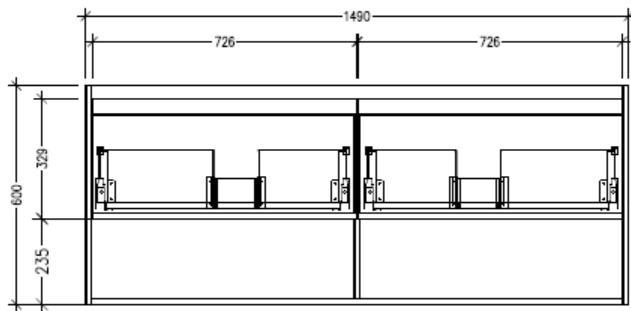

### Technical Details

Note: All measurements shown are in millimetres. Sizes are nominal.

FRONT VIEW

SIDE VIEW

TOP VIEW

### Features

- Wall Hung
- 2 Drawers with Negative Timber detail, 2 Open Shelves
- Double Basin
- Laminate Woodgrain & Solid Colours on MR Board
- Dimensions: H650 x W1500 x D453