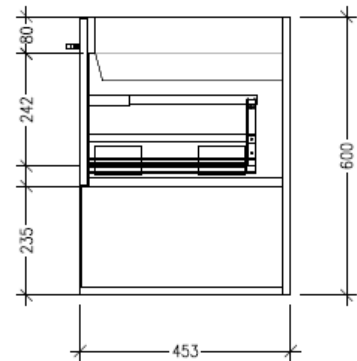

### Technical Details

Note: All measurements shown are in millimetres. Sizes are nominal.

FRONT VIEW

SIDE VIEW

TOP VIEW

### Features

- Wall Hung
- 2 Drawers with Handle, 2 Open Shelves
- Centre Basin
- Laminate Woodgrain & Solid Colours on MR Board
- Dimensions: H650 x W1500 x D453