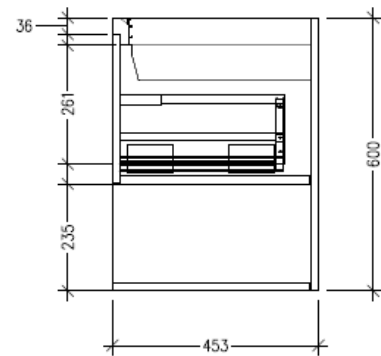

### Features

- Wall Hung
- 2 Drawers with Extrusion, 2 Open Shelves
- Centre Basin
- Laminate Woodgrain & Solid Colours on MR Board
- Dimensions: H650 x W1500 x D453

### Technical Details

Note: All measurements shown are in millimetres. Sizes are nominal.

FRONT VIEW

SIDE VIEW

TOP VIEW