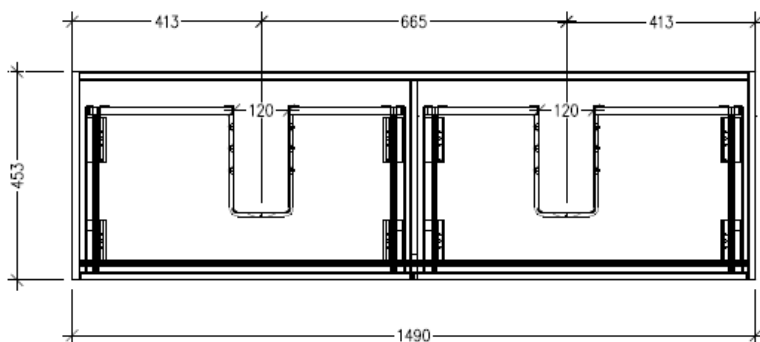

### Technical Details

Note: All measurements shown are in millimetres. Sizes are nominal.

FRONT VIEW

SIDE VIEW

TOP VIEW

### Features

- Wall Hung
- 2 Drawers with Extrusion, 2 Open Shelves
- Double Basin
- Laminate Woodgrain & Solid Colours on MR Board
- Dimensions: H650 x W1500 x D453