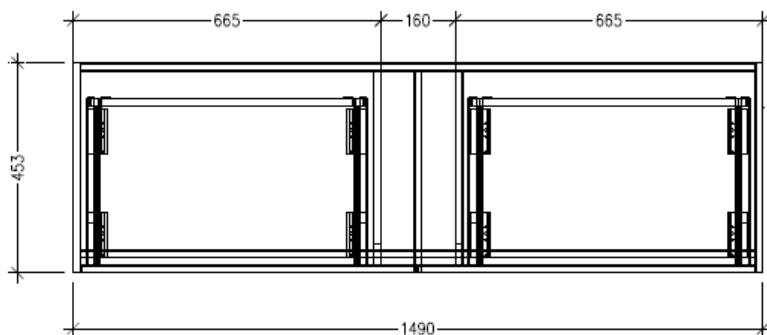

### Features

- Wall Hung
- 2 Drawers with Negative Timber detail, 2 Open Shelves
- Centre Basin
- Laminate Woodgrain & Solid Colours on MR Board
- Dimensions: H650 x W1500 x D453

### Technical Details

Note: All measurements shown are in millimetres. Sizes are nominal.

FRONT VIEW

SIDE VIEW

TOP VIEW