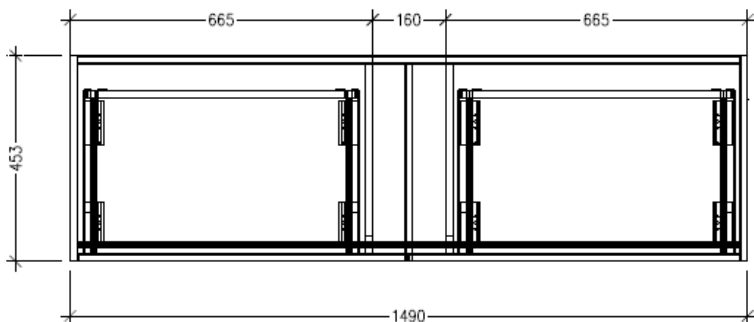

### Features

- Wall Hung
- 2 Drawers with Extrusion, 2 Open Shelves
- Centre Basin
- Laminate Woodgrain & Solid Colours on MR Board
- Dimensions: H650 x W1500 x D453

### Technical Details

Note: All measurements shown are in millimetres. Sizes are nominal.

FRONT VIEW

SIDE VIEW

TOP VIEW

### Features

- Wall Hung
- 2 Drawers with Handle, 2 Open Shelves
- Centre Basin
- Laminate Woodgrain & Solid Colours on MR Board
- Dimensions: H650 x W1500 x D453