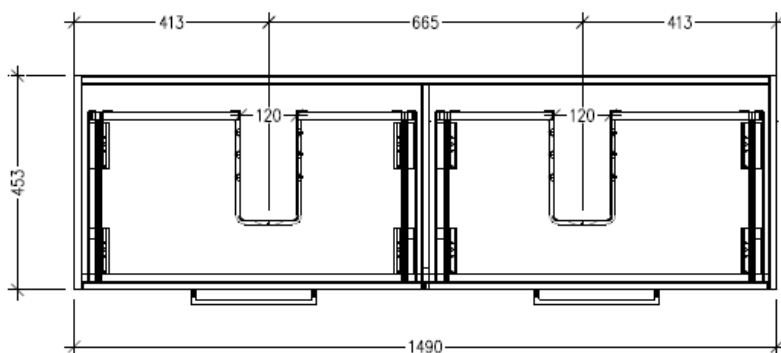

### Technical Details

Note: All measurements shown are in millimetres. Sizes are nominal.

FRONT VIEW

SIDE VIEW

TOP VIEW

### Features

- Wall Hung
- 2 Drawers with Handle, 2 Open Shelves
- Double Basin
- Laminate Woodgrain & Solid Colours on MR Board
- Dimensions: H650 x W1500 x D453