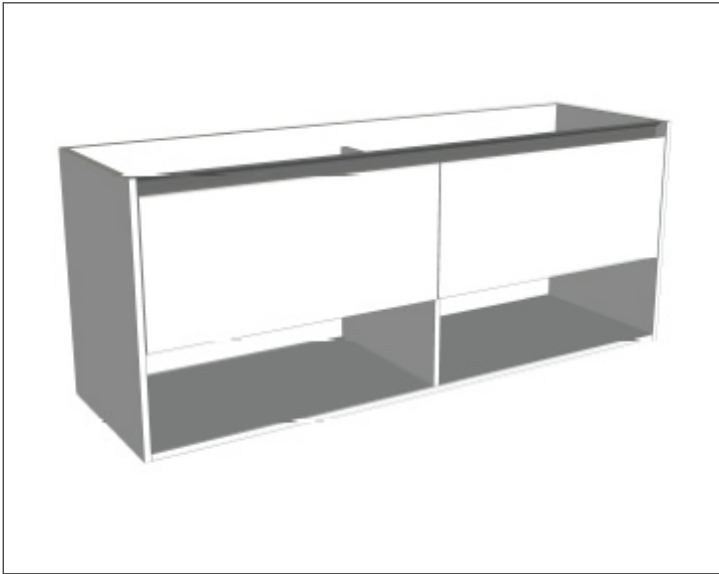

SPECIFICATION SHEET

Savanna 1500mm Double Tier Wall Hung Vanity

Code: 2414