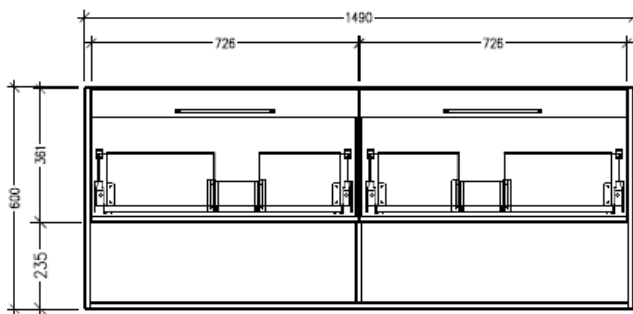

### Technical Details

Note: All measurements shown are in millimetres. Sizes are nominal.

FRONT VIEW

SIDE VIEW

TOP VIEW

### Features

- Wall Hung
- 2 Drawers with Handle, 2 Open Shelves
- Double Basin
- Laminate Woodgrain & Solid Colours on MR Board
- Dimensions: H650 x W1500 x D453