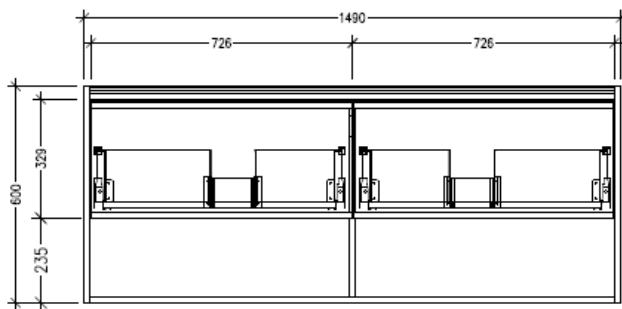

### Technical Details

Note: All measurements shown are in millimetres. Sizes are nominal.

FRONT VIEW

SIDE VIEW

TOP VIEW

### Features

- Wall Hung
- 2 Drawers with Extrusion, 2 Open Shelves
- Double Basin
- Laminate Woodgrain & Solid Colours on MR Board
- Dimensions: H650 x W1500 x D453