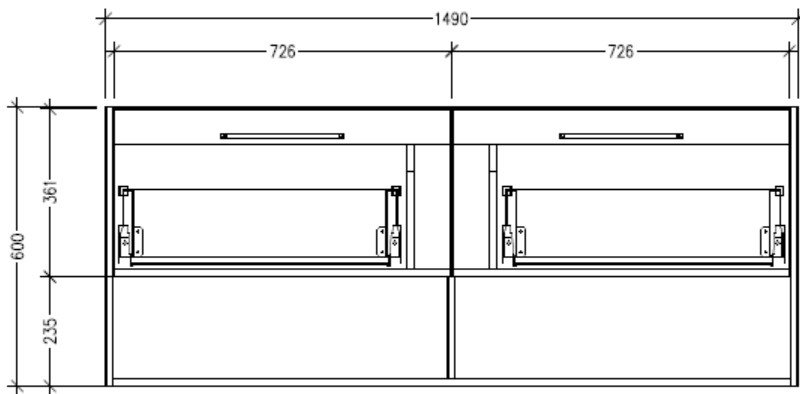

### Features

- Wall Hung
- 2 Drawers with Extrusion, 2 Open Shelves
- Centre Basin
- Laminate Woodgrain & Solid Colours on MR Board
- Dimensions: H650 x W1500 x D453

### Technical Details

Note: All measurements shown are in millimetres. Sizes are nominal.

FRONT VIEW

SIDE VIEW

TOP VIEW

### Features

- Wall Hung
- 2 Drawers with Handle, 2 Open Shelves
- Centre Basin
- Laminate Woodgrain & Solid Colours on MR Board
- Dimensions: H650 x W1500 x D453