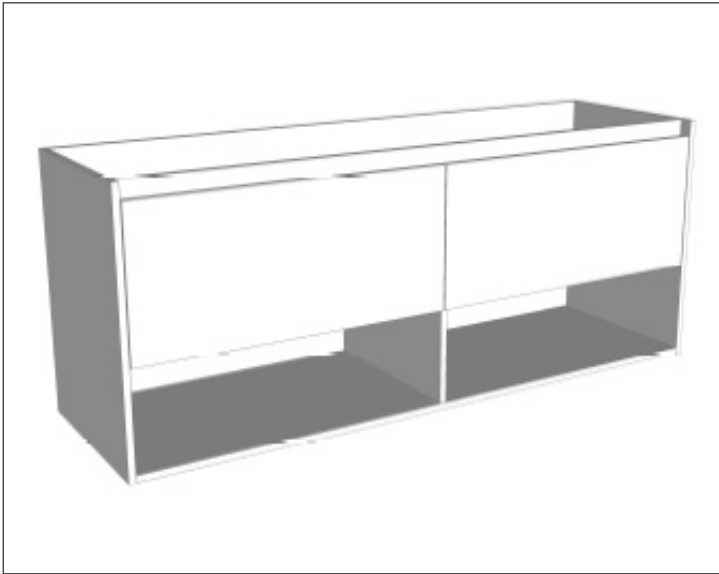

SPECIFICATION SHEET

Savanna 1500mm Double Tier Wall Hung Vanity

Code: 2410