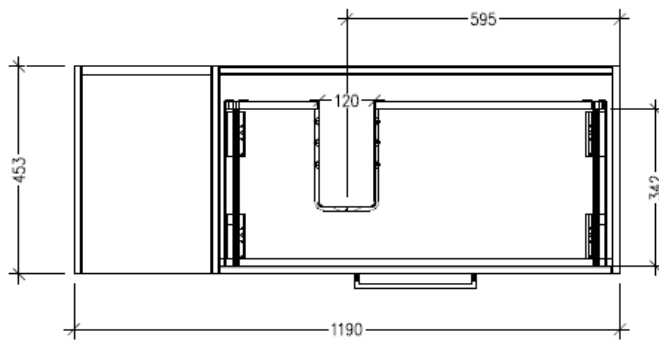

SPECIFICATION SHEET

Savanna 1200mm Wall Hung Vanity

Code: 2358

Features

- Wall Hung
- 1 Drawer with Extrusion, 1 Open Shelf Left
- Centre Basin
- Laminate Woodgrain & Solid Colours on MR Board
- Dimensions: H400 x W1200 x D453

Technical Details

Note: All measurements shown are in millimetres. Sizes are nominal.

TOP VIEW

FRONT VIEW

SIDE VIEW

SPECIFICATION SHEET

Savanna 1200mm Wall Hung Vanity

Code: 2358

Features

- Wall Hung
- 1 Drawer with Handle, 1 Open Shelf Left
- Centre Basin
- Laminate Woodgrain & Solid Colours on MR Board
- Dimensions: H400 x W1200 x D453

Technical Details

Note: All measurements shown are in millimetres. Sizes are nominal.

Technical Details

Note: All measurements shown are in millimetres. Sizes are nominal.