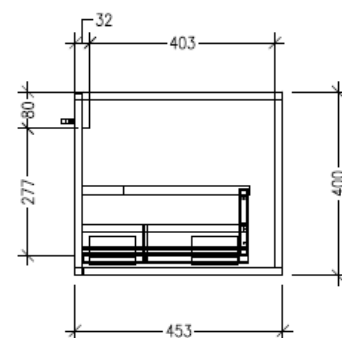

Technical Details

Note: All measurements shown are in millimetres. Sizes are nominal.

TOP VIEW

FRONT VIEW

SIDE VIEW

SPECIFICATION SHEET

Savanna 1200mm Wall Hung Vanity

Code: 2358

Features

- Wall Hung
- 1 Drawer with Handle, 1 Open Shelf Left
- Centre Basin
- Laminate Woodgrain & Solid Colours on MR Board
- Dimensions: H400 x W1200 x D453

Technical Details

Note: All measurements shown are in millimetres. Sizes are nominal.

TOP VIEW

FRONT VIEW

SIDE VIEW

SPECIFICATION SHEET

Savanna 1200mm Wall Hung Vanity

Code: 2358

Features

- Wall Hung
- 1 Drawer with negative timber detail, 1 Open Shelf Left
- Centre Basin
- Laminate Woodgrain & Solid Colours on MR Board
- Dimensions: H400 x W1200 x D453

Technical Details

Note: All measurements shown are in millimetres. Sizes are nominal.