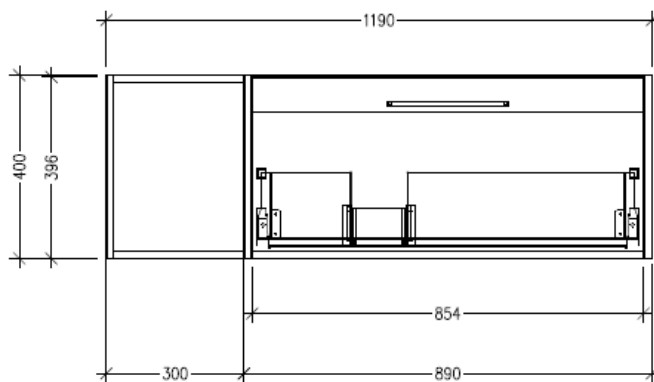

Technical Details

Note: All measurements shown are in millimetres. Sizes are nominal.

TOP VIEW

FRONT VIEW

SIDE VIEW

SPECIFICATION SHEET

Savanna 1200mm Wall Hung Vanity

Code: 2358

Features

- Wall Hung
- 1 Drawer with Handle, 1 Open Shelf Left
- Centre Basin
- Laminate Woodgrain & Solid Colours on MR Board
- Dimensions: H400 x W1200 x D453

Technical Details

Note: All measurements shown are in millimetres. Sizes are nominal.

TOP VIEW

FRONT VIEW

SIDE VIEW

SPECIFICATION SHEET

Savanna 1200mm Wall Hung Vanity

Code: 2358

Features

- Wall Hung
- 1 Drawer with negative timber detail, 1 Open Shelf Left
- Centre Basin
- Laminate Woodgrain & Solid Colours on MR Board
- Dimensions: H400 x W1200 x D453

Technical Details

Note: All measurements shown are in millimetres. Sizes are nominal.