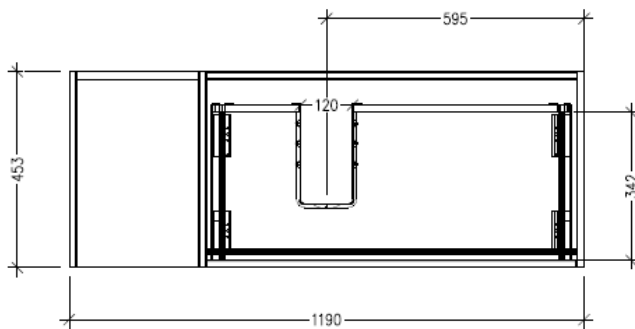

SPECIFICATION SHEET

Savanna 1200mm Wall Hung Vanity

Code: 2358

Features

- Wall Hung
- 1 Drawer with Extrusion, 1 Open Shelf Left
- Centre Basin
- Laminate Woodgrain & Solid Colours on MR Board
- Dimensions: H400 x W1200 x D453

Technical Details

Note: All measurements shown are in millimetres. Sizes are nominal.

TOP VIEW

FRONT VIEW

SIDE VIEW

SPECIFICATION SHEET

Savanna 1200mm Wall Hung Vanity

Code: 2358

Features

- Wall Hung
- 1 Drawer with Handle, 1 Open Shelf Left
- Centre Basin
- Laminate Woodgrain & Solid Colours on MR Board
- Dimensions: H400 x W1200 x D453

Technical Details

Note: All measurements shown are in millimetres. Sizes are nominal.

Technical Details

Note: All measurements shown are in millimetres. Sizes are nominal.