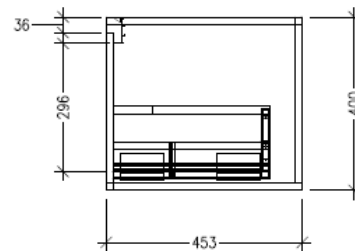

Technical Details

Note: All measurements shown are in millimetres. Sizes are nominal.

TOP VIEW

FRONT VIEW

SIDE VIEW

SPECIFICATION SHEET

Savanna 1200mm Wall Hung Vanity

Code: 2358

Features

- Wall Hung
- 1 Drawer with Handle, 1 Open Shelf Left
- Centre Basin
- Laminate Woodgrain & Solid Colours on MR Board
- Dimensions: H400 x W1200 x D453

Technical Details

Note: All measurements shown are in millimetres. Sizes are nominal.

TOP VIEW

FRONT VIEW

SIDE VIEW

SPECIFICATION SHEET

Savanna 1200mm Wall Hung Vanity

Code: 2358

Features

- Wall Hung
- 1 Drawer with negative timber detail, 1 Open Shelf Left
- Centre Basin
- Laminate Woodgrain & Solid Colours on MR Board
- Dimensions: H400 x W1200 x D453

Technical Details

Note: All measurements shown are in millimetres. Sizes are nominal.