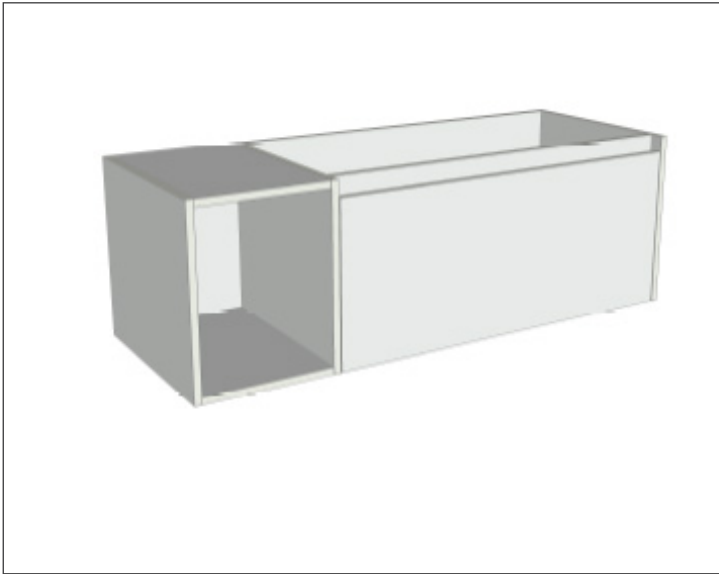

SPECIFICATION SHEET

Savanna 1200mm Wall Hung Vanity

Code: 2358

Features

- Wall Hung
- 1 Drawer with Extrusion, 1 Open Shelf Left
- Centre Basin
- Laminate Woodgrain & Solid Colours on MR Board
- Dimensions: H400 x W1200 x D453

Technical Details

Note: All measurements shown are in millimetres. Sizes are nominal.

TOP VIEW

FRONT VIEW

SIDE VIEW

SPECIFICATION SHEET

Savanna 1200mm Wall Hung Vanity

Code: 2358

Features

- Wall Hung
- 1 Drawer with Handle, 1 Open Shelf Left
- Centre Basin
- Laminate Woodgrain & Solid Colours on MR Board
- Dimensions: H400 x W1200 x D453

Technical Details

Note: All measurements shown are in millimetres. Sizes are nominal.

TOP VIEW

FRONT VIEW

SIDE VIEW

SPECIFICATION SHEET

Savanna 1200mm Wall Hung Vanity

Code: 2358

Features

- Wall Hung
- 1 Drawer with negative timber detail, 1 Open Shelf Left
- Centre Basin
- Laminate Woodgrain & Solid Colours on MR Board
- Dimensions: H400 x W1200 x D453