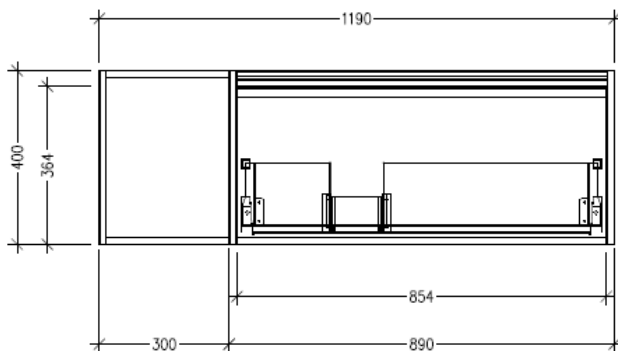

SPECIFICATION SHEET

Savanna 1200mm Wall Hung Vanity

Code: 2358

Features

- Wall Hung
- 1 Drawer with Extrusion, 1 Open Shelf Left
- Centre Basin
- Laminate Woodgrain & Solid Colours on MR Board
- Dimensions: H400 x W1200 x D453

Technical Details

Note: All measurements shown are in millimetres. Sizes are nominal.

TOP VIEW

FRONT VIEW

SIDE VIEW

SPECIFICATION SHEET

Savanna 1200mm Wall Hung Vanity

Code: 2358

Features

- Wall Hung
- 1 Drawer with Handle, 1 Open Shelf Left
- Centre Basin
- Laminate Woodgrain & Solid Colours on MR Board
- Dimensions: H400 x W1200 x D453

Technical Details

Note: All measurements shown are in millimetres. Sizes are nominal.

Technical Details

Note: All measurements shown are in millimetres. Sizes are nominal.