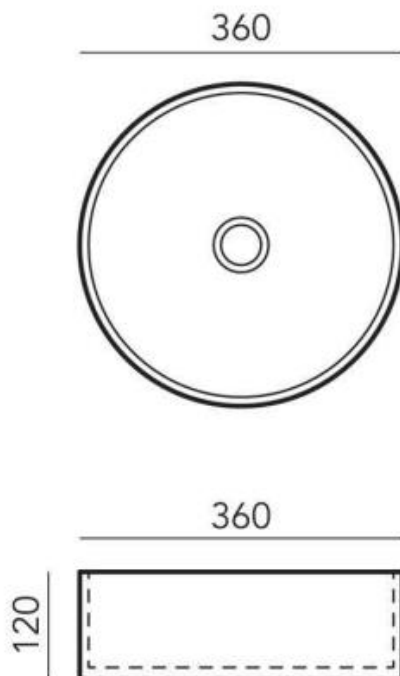

Technical Details

Kolor Radial 360 Countertop Basin - Rose Beige

Note: all specifications and dimensions are correct at time of publication however are subject to change without notice. Please refer to physical product prior to installation.