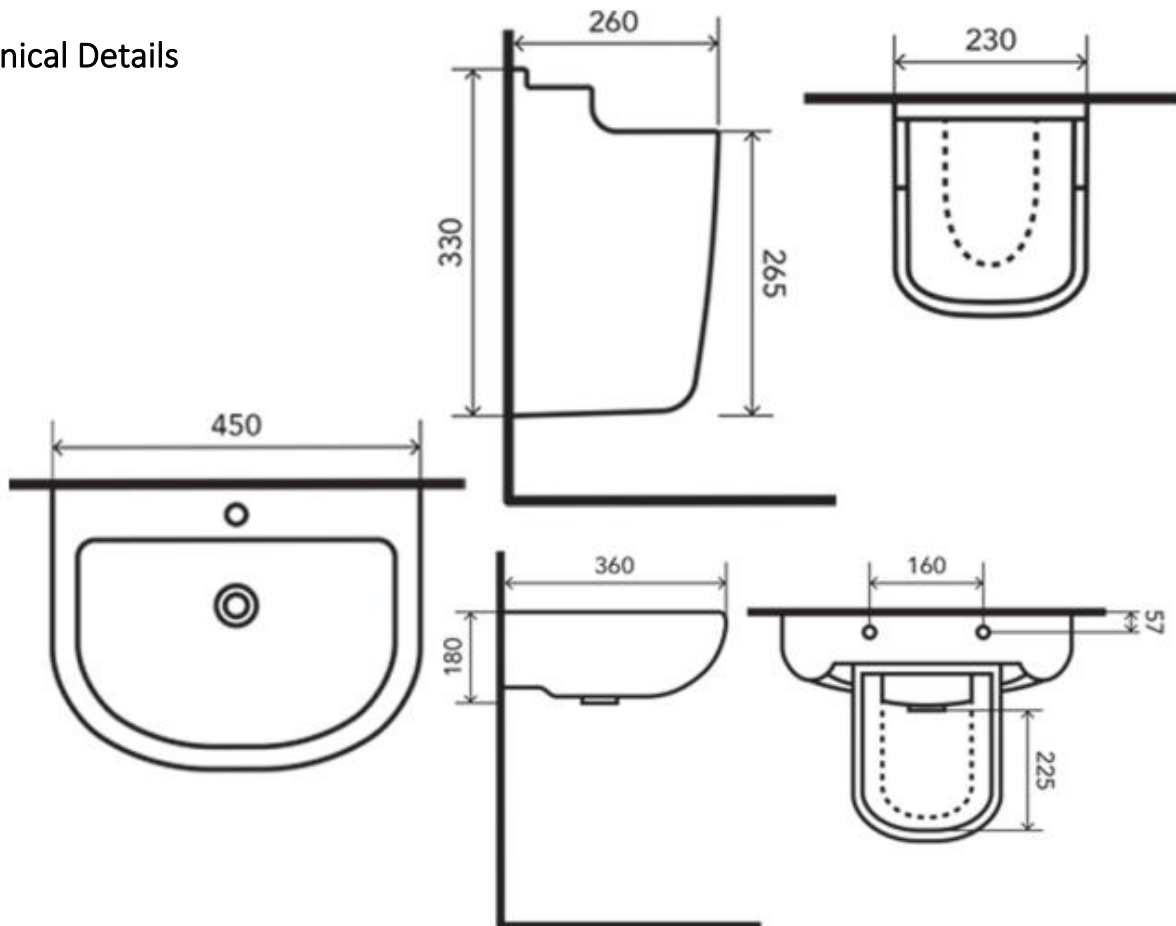

Sentinel Una Shroud

Product Code: 362146S

Features

- Partners the Sentinel Una wall hung basin (sold separately)

Technical Details

Note: all specifications and dimensions are correct at time of publication however are subject to change without notice. Please refer to physical product prior to installation.