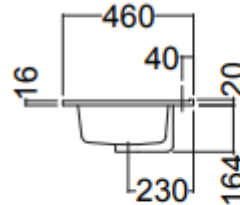

Pacific Vanity Single Drawer Wall 750mm

Product Code: 4PAC075SN01, 4PAC075SN93

Features

- Available in White Melamine and Charred Oak finish
- Wall Hung design
- Vitreous China (VC) top
- 320mm Brushed Nickel Handle
- Sustainably sourced from FSC certified NZ Radiata Pine
- Moisture Resistant Board with PUR Bonding Technology
- 5 Year Manufacturer's Warranty (domestic use)

Technical Details

Internal Basin Depth
135 mm

Note: all specifications and dimensions are correct at time of publication however are subject to change without notice. Please refer to physical product prior to installation.