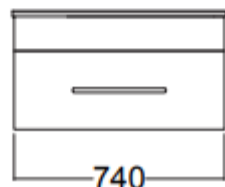

Pacific Vanity Single Drawer Wall 750mm

Product Code: 4PAC075SN01, 4PAC075SN93

Features

- Available in White Melamine and Charred Oak finish
- Wall Hung design
- Vitreous China (VC) top
- 320mm Brushed Nickel Handle
- Sustainably sourced from FSC certified NZ Radiata Pine
- Moisture Resistant Board with PUR Bonding Technology
- 5 Year Manufacturer's Warranty (domestic use)

Technical Details

Internal Basin Depth
135 mm

Note: all specifications and dimensions are correct at time of publication however are subject to change without notice. Please refer to physical product prior to installation.