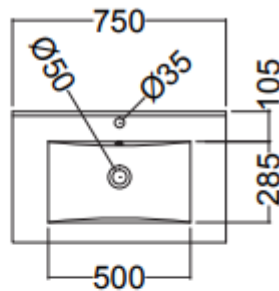

Pacific Vanity Single Drawer Wall 750mm

Product Code: 4PAC075SN01, 4PAC075SN93

Features

- Available in White Melamine and Charred Oak finish
- Wall Hung design
- Vitreous China (VC) top
- 320mm Brushed Nickel Handle
- Sustainably sourced from FSC certified NZ Radiata Pine
- Moisture Resistant Board with PUR Bonding Technology
- 5 Year Manufacturer's Warranty (domestic use)

Technical Details

Internal Basin Depth
135 mm

Note: all specifications and dimensions are correct at time of publication however are subject to change without notice. Please refer to physical product prior to installation.