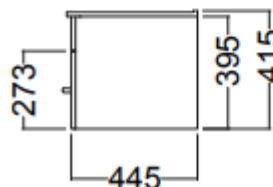

Pacific Vanity Single Drawer Wall 750mm

Product Code: 4PAC075SN01, 4PAC075SN93

Features

- Available in White Melamine and Charred Oak finish
- Wall Hung design
- Vitreous China (VC) top
- 320mm Brushed Nickel Handle
- Sustainably sourced from FSC certified NZ Radiata Pine
- Moisture Resistant Board with PUR Bonding Technology
- 5 Year Manufacturer's Warranty (domestic use)

Technical Details

Internal Basin Depth
135 mm

Note: all specifications and dimensions are correct at time of publication however are subject to change without notice. Please refer to physical product prior to installation.