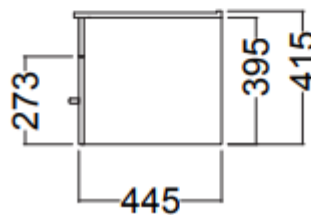

Pacific Vanity Single Drawer Wall 1200mm

Product Code: 4PAC120SN01, 4PAC120SN93

Features

- Available in White Melamine and Charred Oak finish
- Wall Hung design
- Vitreous China (VC) top
- 320mm Brushed Nickel Handle
- Sustainably sourced from FSC certified NZ Radiata Pine
- Moisture Resistant Board with PUR Bonding Technology
- 5 Year Manufacturer's Warranty (domestic use)

Technical Details

Internal Basin Depth
135 mm

Note: all specifications and dimensions are correct at time of publication however are subject to change without notice. Please refer to physical product prior to installation.