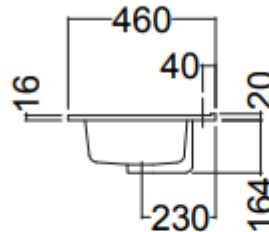

Pacific Vanity Single Drawer Wall 1200mm

Product Code: 4PAC120SN01, 4PAC120SN93

Features

- Available in White Melamine and Charred Oak finish
- Wall Hung design
- Vitreous China (VC) top
- 320mm Brushed Nickel Handle
- Sustainably sourced from FSC certified NZ Radiata Pine
- Moisture Resistant Board with PUR Bonding Technology
- 5 Year Manufacturer's Warranty (domestic use)

Technical Details

Internal Basin Depth
135 mm

Note: all specifications and dimensions are correct at time of publication however are subject to change without notice. Please refer to physical product prior to installation.