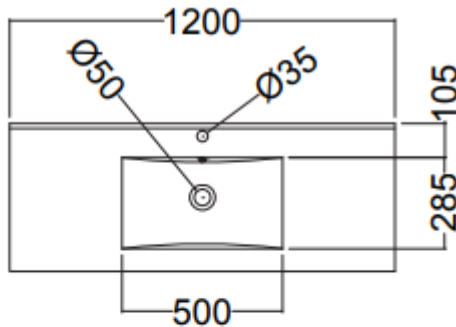

Pacific Vanity Single Drawer Wall 1200mm

Product Code: 4PAC120SN01, 4PAC120SN93

Features

- Available in White Melamine and Charred Oak finish
- Wall Hung design
- Vitreous China (VC) top
- 320mm Brushed Nickel Handle
- Sustainably sourced from FSC certified NZ Radiata Pine
- Moisture Resistant Board with PUR Bonding Technology
- 5 Year Manufacturer's Warranty (domestic use)

Technical Details

Internal Basin Depth
135 mm

Note: all specifications and dimensions are correct at time of publication however are subject to change without notice. Please refer to physical product prior to installation.