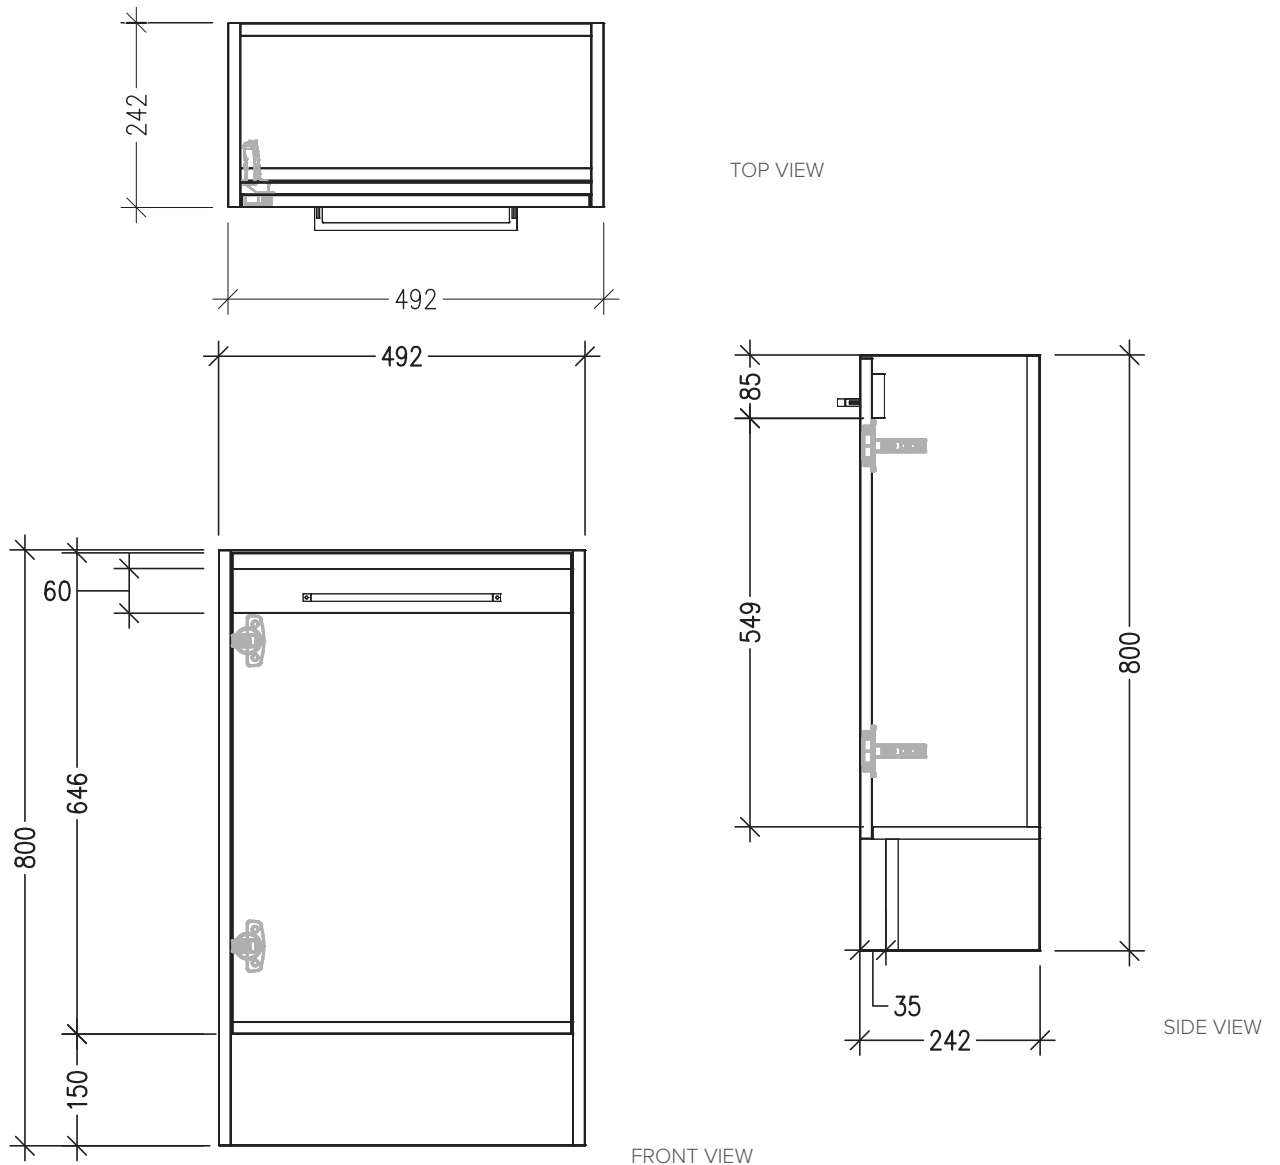

SPECIFICATION SHEET

Sahara 400mm 1 Door Floorstanding Vanity, Left Hinge

Code: 7201L

Features

- 1 Door Floorstanding, Left Hinge
- Cabinet with Handle
- 50mm StoneCast Basin with Overflow
- Dimensions: H850 x W400 x D220
- Designed & Assembled in NZ

Technical Details

Note: All measurements shown are in millimetres. Sizes are nominal.

SPECIFICATION SHEET

Sahara 400mm 1 Door Floorstanding Vanity, Right Hinge

Code: 7201R

Features

- 1 Door Floorstanding, Right Hinge
- Cabinet with Handle
- 50mm StoneCast Basin with Overflow
- Dimensions: H850 x W400 x D220
- Designed & Assembled in NZ

Technical Details

Note: All measurements shown are in millimetres. Sizes are nominal.