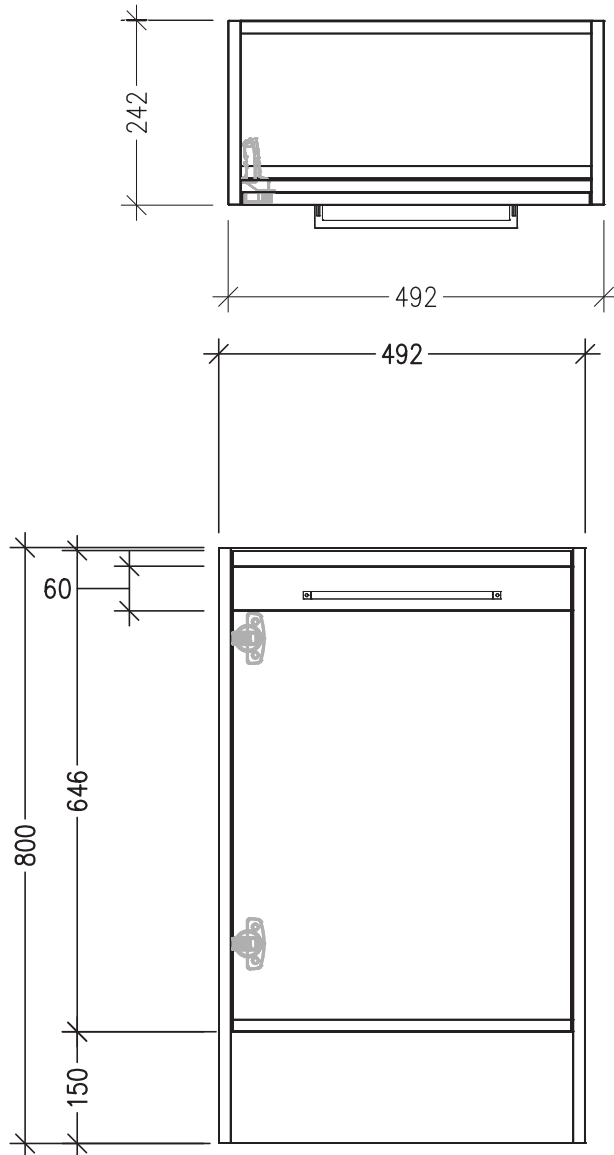

SPECIFICATION SHEET

Sahara 500mm 1 Door Floorstanding Vanity, Left Hinge

Code: 7203L

Features

- 1 Door Floorstanding, Left Hinge
- Cabinet with Handle
- 50mm StoneCast Basin with Overflow
- Dimensions: H850 x W500 x D220
- Designed & Assembled in NZ

Technical Details

Note: All measurements shown are in millimetres. Sizes are nominal.

SPECIFICATION SHEET

Sahara 500mm 1 Door Floorstanding Vanity, Right Hinge

Code: 7203R

Features

- 1 Door Floorstanding, Right Hinge
- Cabinet with Handle
- 50mm StoneCast Basin with Overflow
- Dimensions: H850 x W500 x D220
- Designed & Assembled in NZ

Technical Details

Note: All measurements shown are in millimetres. Sizes are nominal.

TOP VIEW

SIDE VIEW

FRONT VIEW