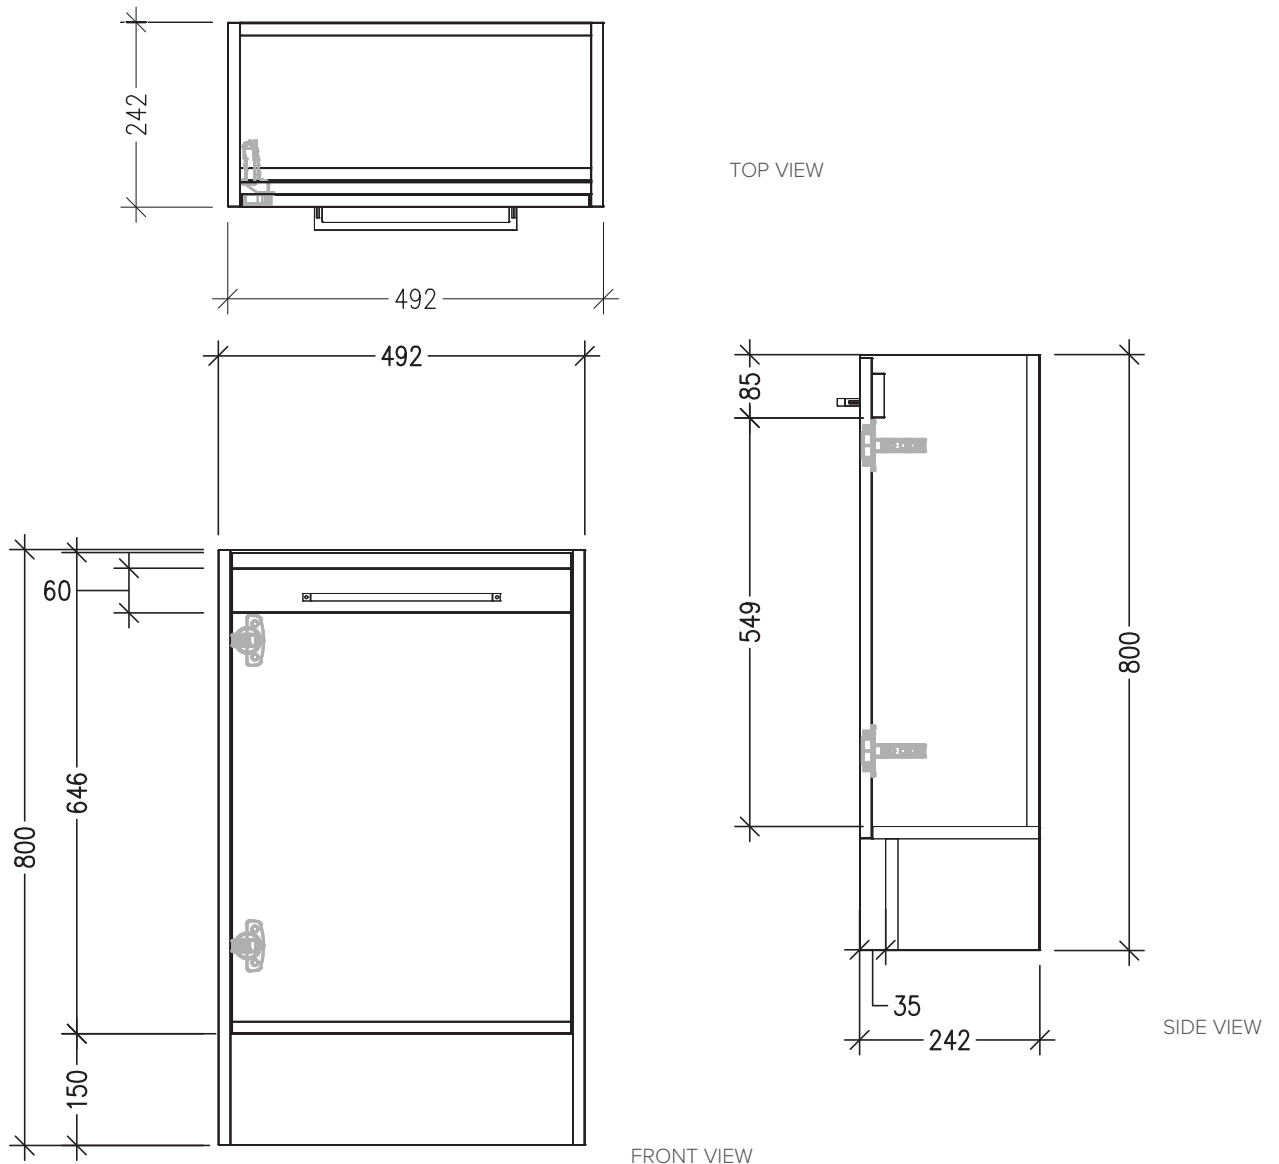

SPECIFICATION SHEET

Sahara 500mm 1 Door Floorstanding Vanity, Left Hinge

Code: 7203L

Features

- 1 Door Floorstanding, Left Hinge
- Cabinet with Handle
- 50mm StoneCast Basin with Overflow
- Dimensions: H850 x W500 x D220
- Designed & Assembled in NZ

Technical Details

Note: All measurements shown are in millimetres. Sizes are nominal.

SPECIFICATION SHEET

Sahara 500mm 1 Door Floorstanding Vanity, Right Hinge

Code: 7203R

Features

- 1 Door Floorstanding, Right Hinge
- Cabinet with Handle
- 50mm StoneCast Basin with Overflow
- Dimensions: H850 x W500 x D220
- Designed & Assembled in NZ

Technical Details

Note: All measurements shown are in millimetres. Sizes are nominal.

TOP VIEW

SIDE VIEW

FRONT VIEW