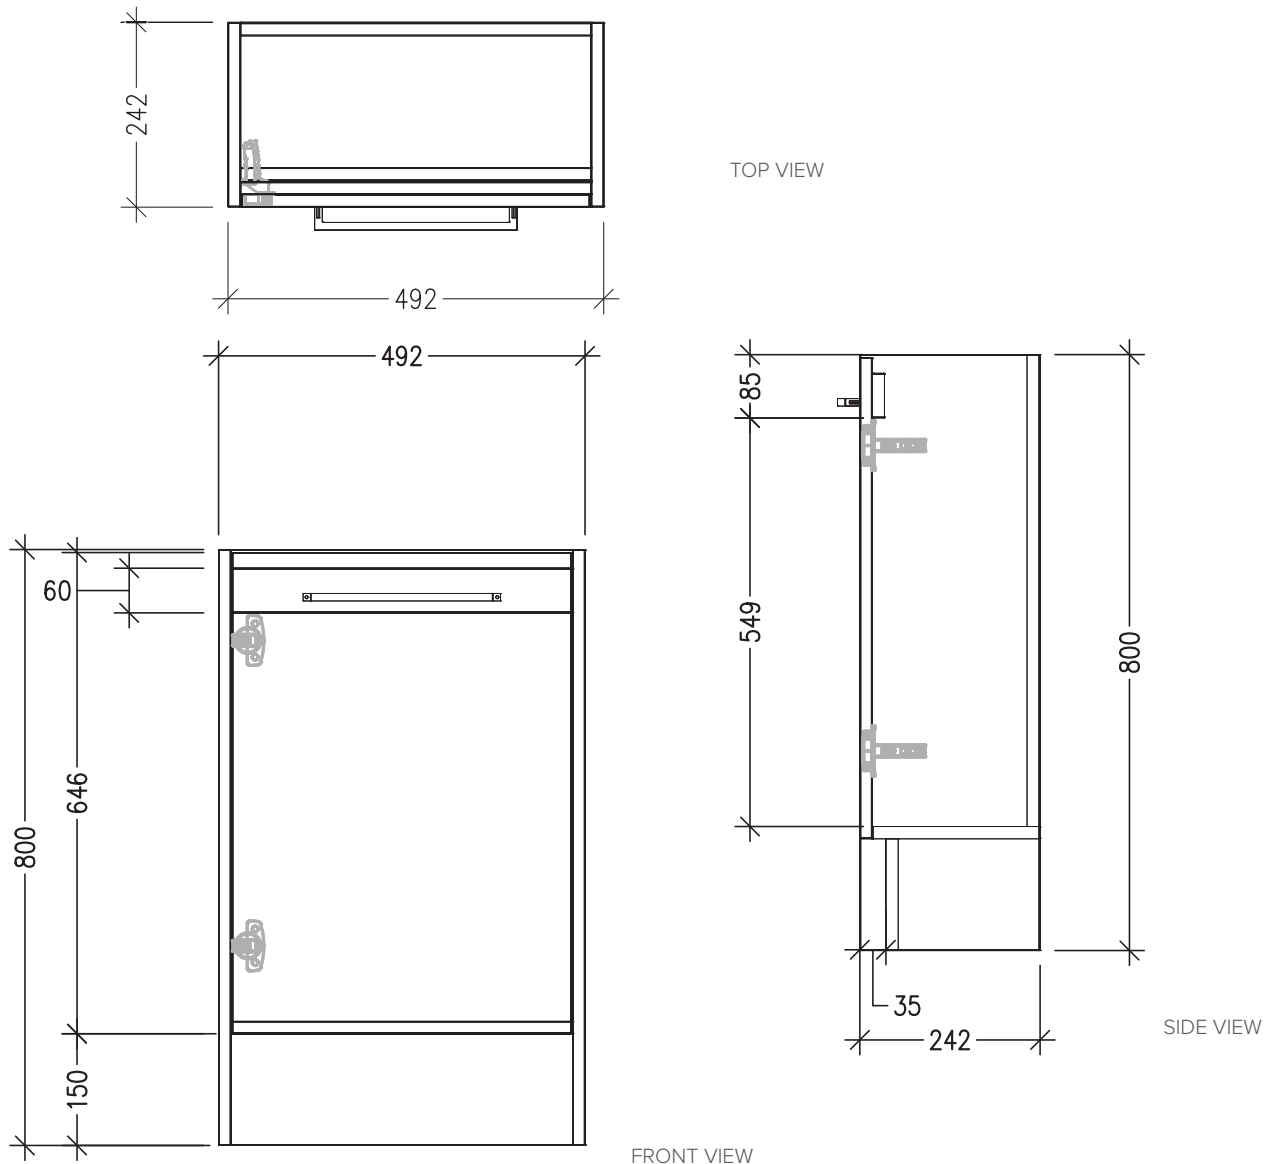

SPECIFICATION SHEET

Sahara 550mm 1 Door Floorstanding Vanity, Left Hinge

Code: 7209L

Features

- 1 Door Floorstanding, Left Hinge
- Cabinet with Handle
- 50mm StoneCast Basin with Overflow
- Basin includes Wall Mounted Toilet Roll Holder or Towel Rail Holder
- Dimensions: H850 x W550 x D220
- Designed & Assembled in NZ

Technical Details

Note: All measurements shown are in millimetres. Sizes are nominal.

SPECIFICATION SHEET

Sahara 550mm 1 Door Floorstanding Vanity, Right Hinge

Code: 7209R

Features

- 1 Door Floorstanding, Right Hinge
- Cabinet with Handle
- 50mm StoneCast Basin with Overflow
- Basin includes Wall Mounted Toilet Roll Holder or Towel Rail Holder
- Dimensions: H850 x W550 x D220
- Designed & Assembled in NZ

Technical Details

Note: All measurements shown are in millimetres. Sizes are nominal.