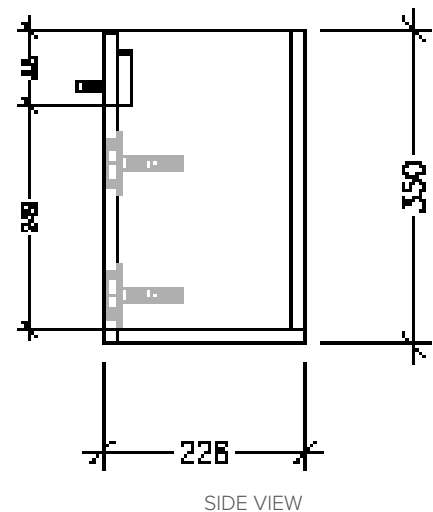

## Sahara 500mm 1 Door Wall Vanity, Left Hinge

Code: 7212L

### Features

- 1 Door Wall Hung, Left Hinge
- Cabinet with Handle
- 50mm StoneCast Basin with Overflow
- Dimensions: H400 x W500 x D220
- Designed & Assembled in NZ

### Technical Details

Note: All measurements shown are in millimetres. Sizes are nominal.