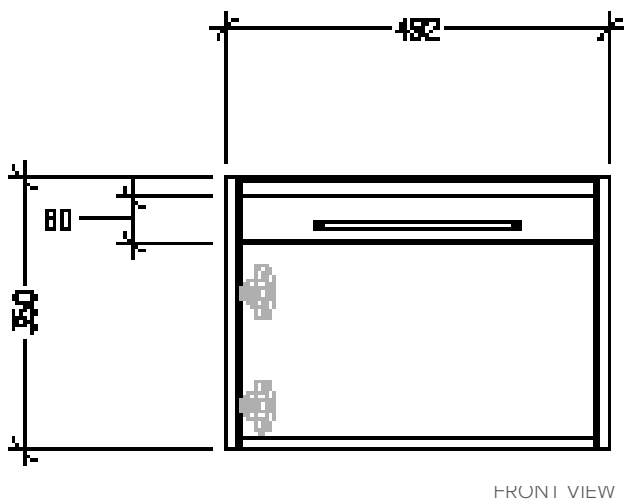

## Sahara 500mm 1 Door Wall Vanity, Left Hinge

Code: 7212L

### Features

- 1 Door Wall Hung, Left Hinge
- Cabinet with Handle
- 50mm StoneCast Basin with Overflow
- Dimensions: H400 x W500 x D220
- Designed & Assembled in NZ

### Technical Details

Note: All measurements shown are in millimetres. Sizes are nominal.

### Features

- 1 Door Wall Hung, Right Hinge
- Cabinet with Handle
- 50mm StoneCast Basin with Overflow
- Dimensions: H400 x W500 x D220
- Designed & Assembled in NZ