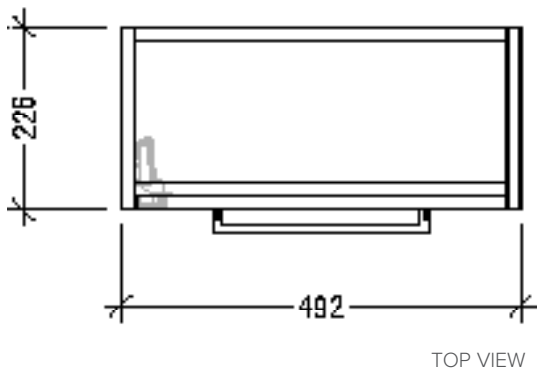

### Features

- 1 Door Wall Hung, Left Hinge
- Cabinet with Handle
- 50mm StoneCast Basin with Overflow
- Dimensions: H400 x W500 x D220
- Designed & Assembled in NZ

### Technical Details

Note: All measurements shown are in millimetres. Sizes are nominal.

### Features

- 1 Door Wall Hung, Right Hinge
- Cabinet with Handle
- 50mm StoneCast Basin with Overflow
- Dimensions: H400 x W500 x D220
- Designed & Assembled in NZ