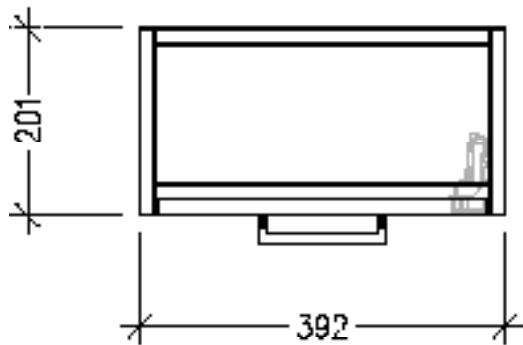

SPECIFICATION SHEET

Sahara 550mm 1 Door Wall Vanity, Left Hinge

Code: 7220L

Features

- 1 Door Wall Hung, Left Hinge
- Cabinet with Handle
- 50mm StoneCast Basin with Overflow
- Basin includes Wall Mounted Toilet Roll Holder or Towel Rail Holder
- Dimensions: H400 x W550 x D220
- Designed & Assembled in NZ

Technical Details

Note: All measurements shown are in millimetres. Sizes are nominal.

TOP VIEW

FRONT VIEW

SIDE VIEW

SPECIFICATION SHEET

Sahara 550mm 1 Door Wall Vanity, Right Hinge

Code: 7220R

Features

- 1 Door Wall Hung, Right Hinge
- Cabinet with Handle
- 50mm StoneCast Basin with Overflow
- Basin includes Wall Mounted Toilet Roll Holder or Towel Rail Holder
- Dimensions: H400 x W550 x D220
- Designed & Assembled in NZ

Technical Details

Note: All measurements shown are in millimetres. Sizes are nominal.

FRONT VIEW

SIDE VIEW