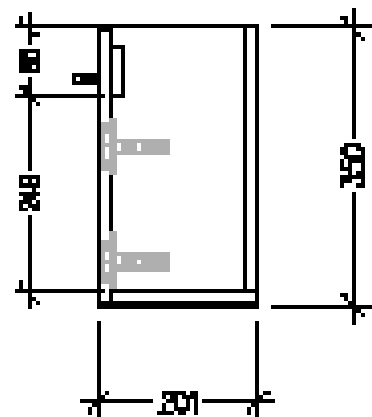

SPECIFICATION SHEET

Sahara 550mm 1 Door Wall Vanity, Left Hinge

Code: 7220L

Features

- 1 Door Wall Hung, Left Hinge
- Cabinet with Handle
- 50mm StoneCast Basin with Overflow
- Basin includes Wall Mounted Toilet Roll Holder or Towel Rail Holder
- Dimensions: H400 x W550 x D220
- Designed & Assembled in NZ

Technical Details

Note: All measurements shown are in millimetres. Sizes are nominal.

TOP VIEW

FRONT VIEW

SIDE VIEW

SPECIFICATION SHEET

Sahara 550mm 1 Door Wall Vanity, Right Hinge

Code: 7220R

Features

- 1 Door Wall Hung, Right Hinge
- Cabinet with Handle
- 50mm StoneCast Basin with Overflow
- Basin includes Wall Mounted Toilet Roll Holder or Towel Rail Holder
- Dimensions: H400 x W550 x D220
- Designed & Assembled in NZ

Technical Details

Note: All measurements shown are in millimetres. Sizes are nominal.

FRONT VIEW

SIDE VIEW