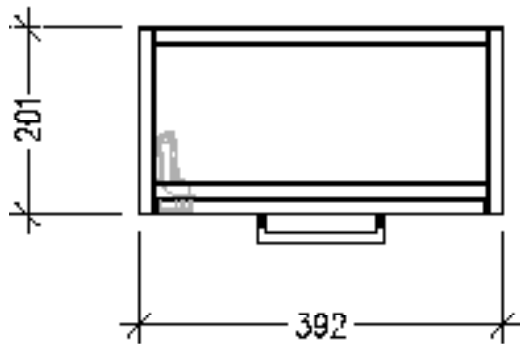

SPECIFICATION SHEET

Sahara 550mm 1 Door Wall Vanity, Left Hinge

Code: 7220L

Features

- 1 Door Wall Hung, Left Hinge
- Cabinet with Handle
- 50mm StoneCast Basin with Overflow
- Basin includes Wall Mounted Toilet Roll Holder or Towel Rail Holder
- Dimensions: H400 x W550 x D220
- Designed & Assembled in NZ

Technical Details

Note: All measurements shown are in millimetres. Sizes are nominal.

TOP VIEW

FRONT VIEW

SIDE VIEW

SPECIFICATION SHEET

Sahara 550mm 1 Door Wall Vanity, Right Hinge

Code: 7220R

Features

- 1 Door Wall Hung, Right Hinge
- Cabinet with Handle
- 50mm StoneCast Basin with Overflow
- Basin includes Wall Mounted Toilet Roll Holder or Towel Rail Holder
- Dimensions: H400 x W550 x D220
- Designed & Assembled in NZ

Technical Details

Note: All measurements shown are in millimetres. Sizes are nominal.

FRONT VIEW

SIDE VIEW