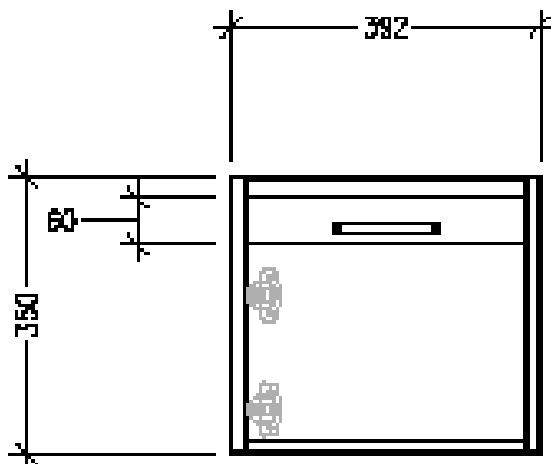

SPECIFICATION SHEET

Sahara 550mm 1 Door Wall Vanity, Left Hinge

Code: 7220L

Features

- 1 Door Wall Hung, Left Hinge
- Cabinet with Handle
- 50mm StoneCast Basin with Overflow
- Basin includes Wall Mounted Toilet Roll Holder or Towel Rail Holder
- Dimensions: H400 x W550 x D220
- Designed & Assembled in NZ

Technical Details

Note: All measurements shown are in millimetres. Sizes are nominal.

TOP VIEW

FRONT VIEW

SIDE VIEW

SPECIFICATION SHEET

Sahara 550mm 1 Door Wall Vanity, Right Hinge

Code: 7220R

Features

- 1 Door Wall Hung, Right Hinge
- Cabinet with Handle
- 50mm StoneCast Basin with Overflow
- Basin includes Wall Mounted Toilet Roll Holder or Towel Rail Holder
- Dimensions: H400 x W550 x D220
- Designed & Assembled in NZ

Technical Details

Note: All measurements shown are in millimetres. Sizes are nominal.

FRONT VIEW

SIDE VIEW