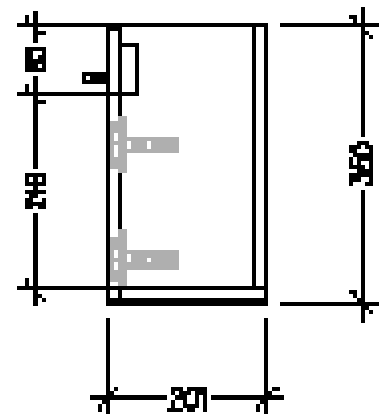

SPECIFICATION SHEET

Sahara 550mm 1 Door Wall Vanity, Left Hinge

Code: 7220L

Features

- 1 Door Wall Hung, Left Hinge
- Cabinet with Handle
- 50mm StoneCast Basin with Overflow
- Basin includes Wall Mounted Toilet Roll Holder or Towel Rail Holder
- Dimensions: H400 x W550 x D220
- Designed & Assembled in NZ

Technical Details

Note: All measurements shown are in millimetres. Sizes are nominal.

TOP VIEW

FRONT VIEW

SIDE VIEW

SPECIFICATION SHEET

Sahara 550mm 1 Door Wall Vanity, Right Hinge

Code: 7220R

Features

- 1 Door Wall Hung, Right Hinge
- Cabinet with Handle
- 50mm StoneCast Basin with Overflow
- Basin includes Wall Mounted Toilet Roll Holder or Towel Rail Holder
- Dimensions: H400 x W550 x D220
- Designed & Assembled in NZ

Technical Details

Note: All measurements shown are in millimetres. Sizes are nominal.

FRONT VIEW

SIDE VIEW