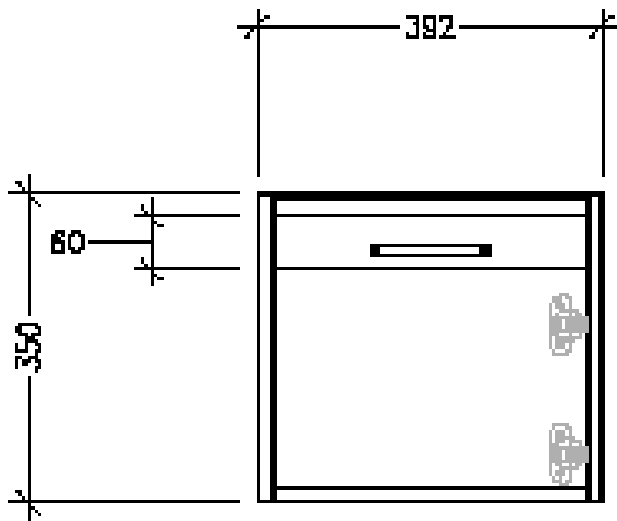

SPECIFICATION SHEET

Sahara 550mm 1 Door Wall Vanity, Left Hinge

Code: 7220L

Features

- 1 Door Wall Hung, Left Hinge
- Cabinet with Handle
- 50mm StoneCast Basin with Overflow
- Basin includes Wall Mounted Toilet Roll Holder or Towel Rail Holder
- Dimensions: H400 x W550 x D220
- Designed & Assembled in NZ

Technical Details

Note: All measurements shown are in millimetres. Sizes are nominal.

TOP VIEW

FRONT VIEW

SIDE VIEW

SPECIFICATION SHEET

Sahara 550mm 1 Door Wall Vanity, Right Hinge

Code: 7220R

Features

- 1 Door Wall Hung, Right Hinge
- Cabinet with Handle
- 50mm StoneCast Basin with Overflow
- Basin includes Wall Mounted Toilet Roll Holder or Towel Rail Holder
- Dimensions: H400 x W550 x D220
- Designed & Assembled in NZ

Technical Details

Note: All measurements shown are in millimetres. Sizes are nominal.

FRONT VIEW

SIDE VIEW