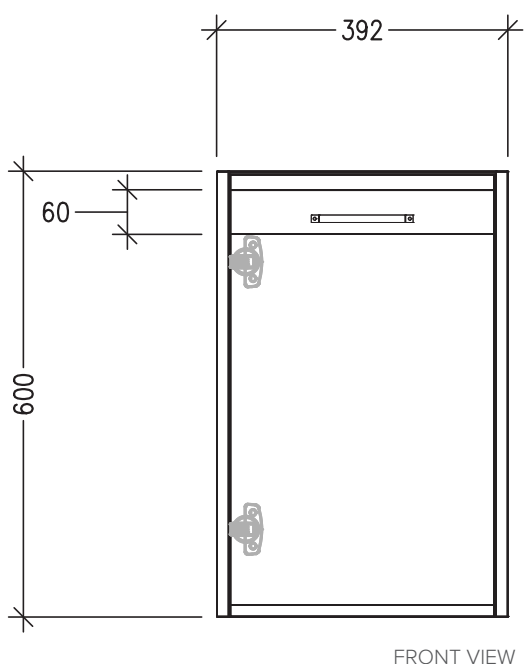

SPECIFICATION SHEET

Sahara 400mm 1 Door Double Tier Wall Vanity, Left Hinge

Code: 7224L

Features

- 1 Door Wall Hung, Left Hinge
- Cabinet with Handle
- 50mm StoneCast Basin with Overflow
- Dimensions: H650 x W400 x D220
- Designed & Assembled in NZ

Technical Details

Note: All measurements shown are in millimetres. Sizes are nominal.

TOP VIEW

FRONT VIEW

SIDE VIEW

SPECIFICATION SHEET

Sahara 400mm 1 Door Double Tier Wall Vanity, Right Hinge

Code: 7224R

Features

- 1 Door Wall Hung, Right Hinge
- Cabinet with Handle
- 50mm StoneCast Basin with Overflow
- Dimensions: H650 x W400 x D220
- Designed & Assembled in NZ

Technical Details

Note: All measurements shown are in millimetres. Sizes are nominal.

TOP VIEW

FRONT VIEW

SIDE VIEW