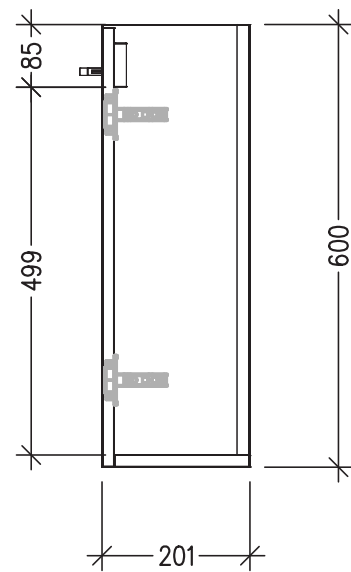

SPECIFICATION SHEET

Sahara 400mm 1 Door Double Tier Wall Vanity, Left Hinge

Code: 7224L

Features

- 1 Door Wall Hung, Left Hinge
- Cabinet with Handle
- 50mm StoneCast Basin with Overflow
- Dimensions: H650 x W400 x D220
- Designed & Assembled in NZ

Technical Details

Note: All measurements shown are in millimetres. Sizes are nominal.

TOP VIEW

FRONT VIEW

SIDE VIEW

SPECIFICATION SHEET

Sahara 400mm 1 Door Double Tier Wall Vanity, Right Hinge

Code: 7224R

Features

- 1 Door Wall Hung, Right Hinge
- Cabinet with Handle
- 50mm StoneCast Basin with Overflow
- Dimensions: H650 x W400 x D220
- Designed & Assembled in NZ

Technical Details

Note: All measurements shown are in millimetres. Sizes are nominal.

TOP VIEW

FRONT VIEW

SIDE VIEW