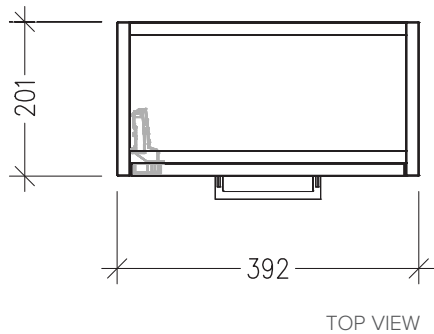

SPECIFICATION SHEET

Sahara 400mm 1 Door Double Tier Wall Vanity, Left Hinge

Code: 7224L

Features

- 1 Door Wall Hung, Left Hinge
- Cabinet with Handle
- 50mm StoneCast Basin with Overflow
- Dimensions: H650 x W400 x D220
- Designed & Assembled in NZ

Technical Details

Note: All measurements shown are in millimetres. Sizes are nominal.

TOP VIEW

FRONT VIEW

SIDE VIEW

SPECIFICATION SHEET

Sahara 400mm 1 Door Double Tier Wall Vanity, Right Hinge

Code: 7224R

Features

- 1 Door Wall Hung, Right Hinge
- Cabinet with Handle
- 50mm StoneCast Basin with Overflow
- Dimensions: H650 x W400 x D220
- Designed & Assembled in NZ

Technical Details

Note: All measurements shown are in millimetres. Sizes are nominal.

TOP VIEW

FRONT VIEW

SIDE VIEW