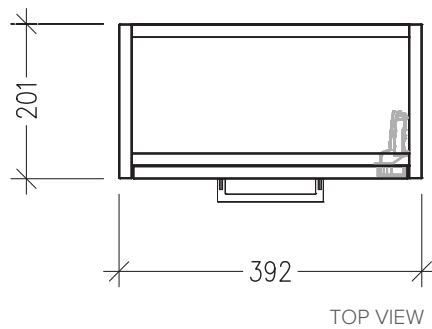

SPECIFICATION SHEET

Sahara 400mm 1 Door Double Tier Wall Vanity, Left Hinge

Code: 7224L

Features

- 1 Door Wall Hung, Left Hinge
- Cabinet with Handle
- 50mm StoneCast Basin with Overflow
- Dimensions: H650 x W400 x D220
- Designed & Assembled in NZ

Technical Details

Note: All measurements shown are in millimetres. Sizes are nominal.

TOP VIEW

FRONT VIEW

SIDE VIEW

SPECIFICATION SHEET

Sahara 400mm 1 Door Double Tier Wall Vanity, Right Hinge

Code: 7224R

Features

- 1 Door Wall Hung, Right Hinge
- Cabinet with Handle
- 50mm StoneCast Basin with Overflow
- Dimensions: H650 x W400 x D220
- Designed & Assembled in NZ

Technical Details

Note: All measurements shown are in millimetres. Sizes are nominal.

TOP VIEW

FRONT VIEW

SIDE VIEW