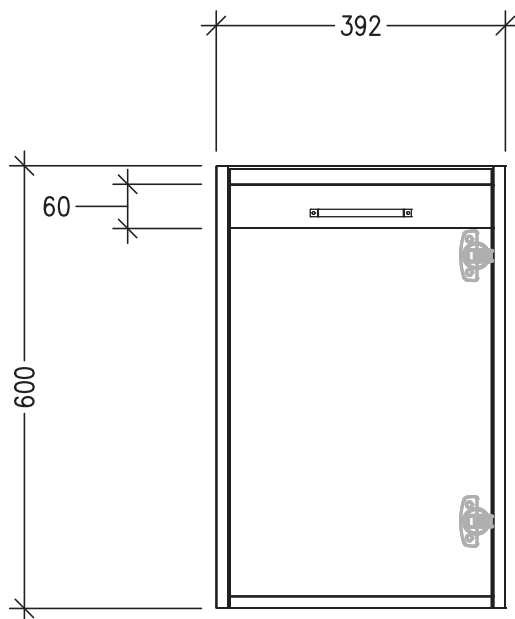

SPECIFICATION SHEET

Sahara 400mm 1 Door Double Tier Wall Vanity, Left Hinge

Code: 7224L

Features

- 1 Door Wall Hung, Left Hinge
- Cabinet with Handle
- 50mm StoneCast Basin with Overflow
- Dimensions: H650 x W400 x D220
- Designed & Assembled in NZ

Technical Details

Note: All measurements shown are in millimetres. Sizes are nominal.

TOP VIEW

FRONT VIEW

SIDE VIEW

SPECIFICATION SHEET

Sahara 400mm 1 Door Double Tier Wall Vanity, Right Hinge

Code: 7224R

Features

- 1 Door Wall Hung, Right Hinge
- Cabinet with Handle
- 50mm StoneCast Basin with Overflow
- Dimensions: H650 x W400 x D220
- Designed & Assembled in NZ

Technical Details

Note: All measurements shown are in millimetres. Sizes are nominal.

TOP VIEW

FRONT VIEW

SIDE VIEW