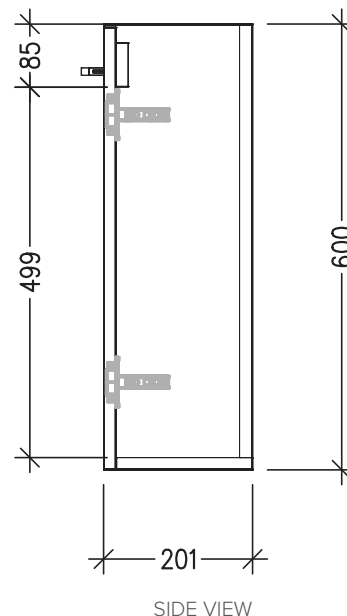

SPECIFICATION SHEET

Sahara 400mm 1 Door Double Tier Wall Vanity, Left Hinge

Code: 7224L

Features

- 1 Door Wall Hung, Left Hinge
- Cabinet with Handle
- 50mm StoneCast Basin with Overflow
- Dimensions: H650 x W400 x D220
- Designed & Assembled in NZ

Technical Details

Note: All measurements shown are in millimetres. Sizes are nominal.

TOP VIEW

FRONT VIEW

SIDE VIEW

SPECIFICATION SHEET

Sahara 400mm 1 Door Double Tier Wall Vanity, Right Hinge

Code: 7224R

Features

- 1 Door Wall Hung, Right Hinge
- Cabinet with Handle
- 50mm StoneCast Basin with Overflow
- Dimensions: H650 x W400 x D220
- Designed & Assembled in NZ

Technical Details

Note: All measurements shown are in millimetres. Sizes are nominal.

TOP VIEW

FRONT VIEW

SIDE VIEW