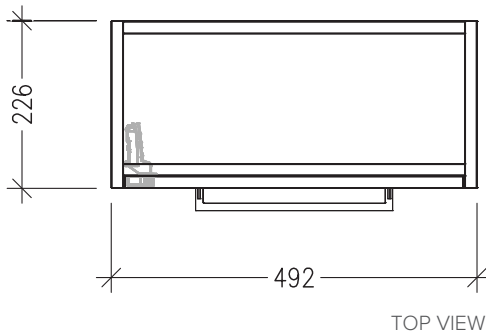

SPECIFICATION SHEET

Sahara 500mm 1 Door Double Tier Wall Vanity, Left Hinge

Code: 7228L

Features

- 1 Door Wall Hung, Left Hinge
- Cabinet with Handle
- 50mm StoneCast Basin with Overflow
- Dimensions: H650 x W500 x D220
- Designed & Assembled in NZ

Technical Details

Note: All measurements shown are in millimetres. Sizes are nominal.

TOP VIEW

FRONT VIEW

SIDE VIEW

SPECIFICATION SHEET

Sahara 500mm 1 Door Double Tier Wall Vanity, Right Hinge

Code: 7228R

Features

- 1 Door Wall Hung, Right Hinge
- Cabinet with Handle
- 50mm StoneCast Basin with Overflow
- Dimensions: H650 x W500 x D220
- Designed & Assembled in NZ

Technical Details

Note: All measurements shown are in millimetres. Sizes are nominal.