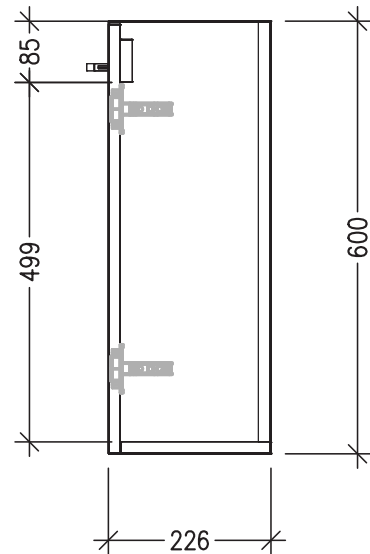

SPECIFICATION SHEET

Sahara 500mm 1 Door Double Tier Wall Vanity, Left Hinge

Code: 7228L

Features

- 1 Door Wall Hung, Left Hinge
- Cabinet with Handle
- 50mm StoneCast Basin with Overflow
- Dimensions: H650 x W500 x D220
- Designed & Assembled in NZ

Technical Details

Note: All measurements shown are in millimetres. Sizes are nominal.

TOP VIEW

FRONT VIEW

SIDE VIEW

SPECIFICATION SHEET

Sahara 500mm 1 Door Double Tier Wall Vanity, Right Hinge

Code: 7228R

Features

- 1 Door Wall Hung, Right Hinge
- Cabinet with Handle
- 50mm StoneCast Basin with Overflow
- Dimensions: H650 x W500 x D220
- Designed & Assembled in NZ

Technical Details

Note: All measurements shown are in millimetres. Sizes are nominal.