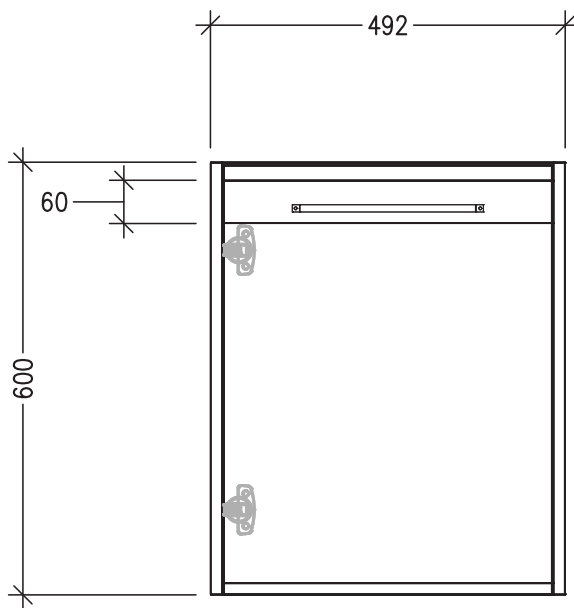

SPECIFICATION SHEET

Sahara 500mm 1 Door Double Tier Wall Vanity, Left Hinge

Code: 7228L

Features

- 1 Door Wall Hung, Left Hinge
- Cabinet with Handle
- 50mm StoneCast Basin with Overflow
- Dimensions: H650 x W500 x D220
- Designed & Assembled in NZ

Technical Details

Note: All measurements shown are in millimetres. Sizes are nominal.

TOP VIEW

FRONT VIEW

SIDE VIEW

SPECIFICATION SHEET

Sahara 500mm 1 Door Double Tier Wall Vanity, Right Hinge

Code: 7228R

Features

- 1 Door Wall Hung, Right Hinge
- Cabinet with Handle
- 50mm StoneCast Basin with Overflow
- Dimensions: H650 x W500 x D220
- Designed & Assembled in NZ

Technical Details

Note: All measurements shown are in millimetres. Sizes are nominal.