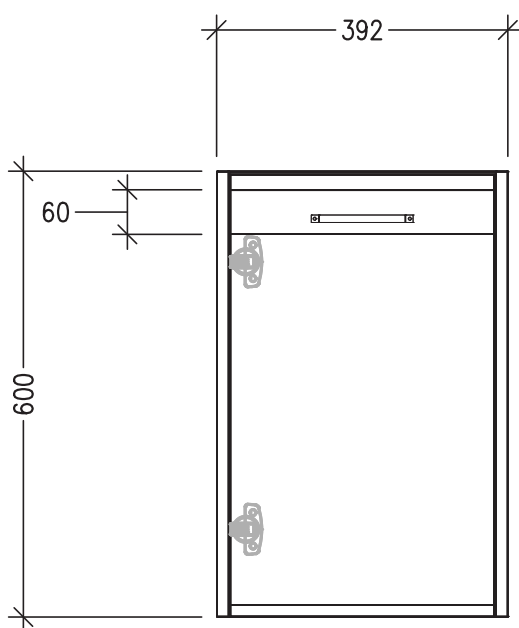

SPECIFICATION SHEET

Sahara 550mm 1 Door Wall Vanity, Left Hinge

Code: 7236L

Features

- 1 Door Wall Hung, Left Hinge
- Cabinet with Handle
- 50mm StoneCast Basin with Overflow
- Basin includes Wall Mounted Toilet Roll Holder or Towel Rail Holder
- Dimensions: H650 x W550 x D220
- Designed & Assembled in NZ

Technical Details

Note: All measurements shown are in millimetres. Sizes are nominal.

TOP VIEW

FRONT VIEW

SIDE VIEW

SPECIFICATION SHEET

Sahara 550mm 1 Door Wall Vanity, Right Hinge

Code: 7236R

Features

- 1 Door Wall Hung, Right Hinge
- Cabinet with Handle
- 50mm StoneCast Basin with Overflow
- Basin includes Wall Mounted Toilet Roll Holder or Towel Rail Holder
- Dimensions: H650 x W550 x D220
- Designed & Assembled in NZ

Technical Details

Note: All measurements shown are in millimetres. Sizes are nominal.

TOP VIEW

FRONT VIEW

SIDE VIEW