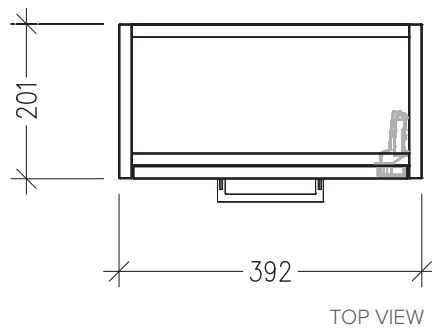

SPECIFICATION SHEET

Sahara 550mm 1 Door Wall Vanity, Left Hinge

Code: 7236L

Features

- 1 Door Wall Hung, Left Hinge
- Cabinet with Handle
- 50mm StoneCast Basin with Overflow
- Basin includes Wall Mounted Toilet Roll Holder or Towel Rail Holder
- Dimensions: H650 x W550 x D220
- Designed & Assembled in NZ

Technical Details

Note: All measurements shown are in millimetres. Sizes are nominal.

TOP VIEW

FRONT VIEW

SIDE VIEW

SPECIFICATION SHEET

Sahara 550mm 1 Door Wall Vanity, Right Hinge

Code: 7236R

Features

- 1 Door Wall Hung, Right Hinge
- Cabinet with Handle
- 50mm StoneCast Basin with Overflow
- Basin includes Wall Mounted Toilet Roll Holder or Towel Rail Holder
- Dimensions: H650 x W550 x D220
- Designed & Assembled in NZ

Technical Details

Note: All measurements shown are in millimetres. Sizes are nominal.

TOP VIEW

FRONT VIEW

SIDE VIEW