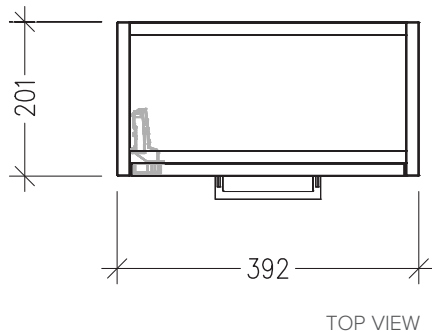

SPECIFICATION SHEET

Sahara 550mm 1 Door Wall Vanity, Left Hinge

Code: 7236L

Features

- 1 Door Wall Hung, Left Hinge
- Cabinet with Handle
- 50mm StoneCast Basin with Overflow
- Basin includes Wall Mounted Toilet Roll Holder or Towel Rail Holder
- Dimensions: H650 x W550 x D220
- Designed & Assembled in NZ

Technical Details

Note: All measurements shown are in millimetres. Sizes are nominal.

TOP VIEW

FRONT VIEW

SIDE VIEW

SPECIFICATION SHEET

Sahara 550mm 1 Door Wall Vanity, Right Hinge

Code: 7236R

Features

- 1 Door Wall Hung, Right Hinge
- Cabinet with Handle
- 50mm StoneCast Basin with Overflow
- Basin includes Wall Mounted Toilet Roll Holder or Towel Rail Holder
- Dimensions: H650 x W550 x D220
- Designed & Assembled in NZ

Technical Details

Note: All measurements shown are in millimetres. Sizes are nominal.

TOP VIEW

FRONT VIEW

SIDE VIEW