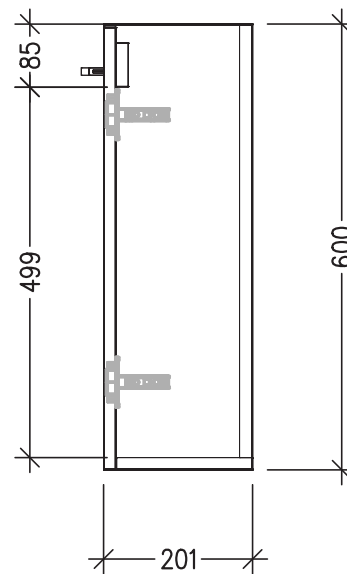

SPECIFICATION SHEET

Sahara 550mm 1 Door Wall Vanity, Left Hinge

Code: 7236L

Features

- 1 Door Wall Hung, Left Hinge
- Cabinet with Handle
- 50mm StoneCast Basin with Overflow
- Basin includes Wall Mounted Toilet Roll Holder or Towel Rail Holder
- Dimensions: H650 x W550 x D220
- Designed & Assembled in NZ

Technical Details

Note: All measurements shown are in millimetres. Sizes are nominal.

TOP VIEW

FRONT VIEW

SIDE VIEW

SPECIFICATION SHEET

Sahara 550mm 1 Door Wall Vanity, Right Hinge

Code: 7236R

Features

- 1 Door Wall Hung, Right Hinge
- Cabinet with Handle
- 50mm StoneCast Basin with Overflow
- Basin includes Wall Mounted Toilet Roll Holder or Towel Rail Holder
- Dimensions: H650 x W550 x D220
- Designed & Assembled in NZ

Technical Details

Note: All measurements shown are in millimetres. Sizes are nominal.

TOP VIEW

FRONT VIEW

SIDE VIEW