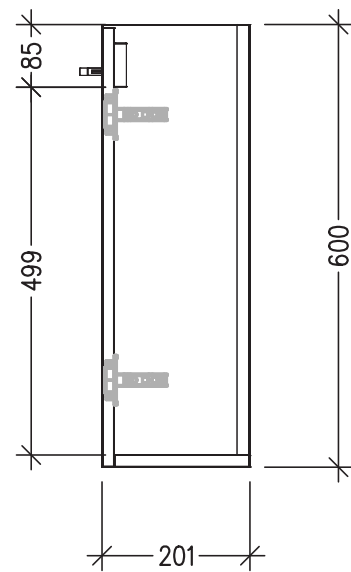

SPECIFICATION SHEET

Sahara 550mm 1 Door Wall Vanity, Left Hinge

Code: 7236L

Features

- 1 Door Wall Hung, Left Hinge
- Cabinet with Handle
- 50mm StoneCast Basin with Overflow
- Basin includes Wall Mounted Toilet Roll Holder or Towel Rail Holder
- Dimensions: H650 x W550 x D220
- Designed & Assembled in NZ

Technical Details

Note: All measurements shown are in millimetres. Sizes are nominal.

TOP VIEW

FRONT VIEW

SIDE VIEW

SPECIFICATION SHEET

Sahara 550mm 1 Door Wall Vanity, Right Hinge

Code: 7236R

Features

- 1 Door Wall Hung, Right Hinge
- Cabinet with Handle
- 50mm StoneCast Basin with Overflow
- Basin includes Wall Mounted Toilet Roll Holder or Towel Rail Holder
- Dimensions: H650 x W550 x D220
- Designed & Assembled in NZ

Technical Details

Note: All measurements shown are in millimetres. Sizes are nominal.

TOP VIEW

FRONT VIEW

SIDE VIEW