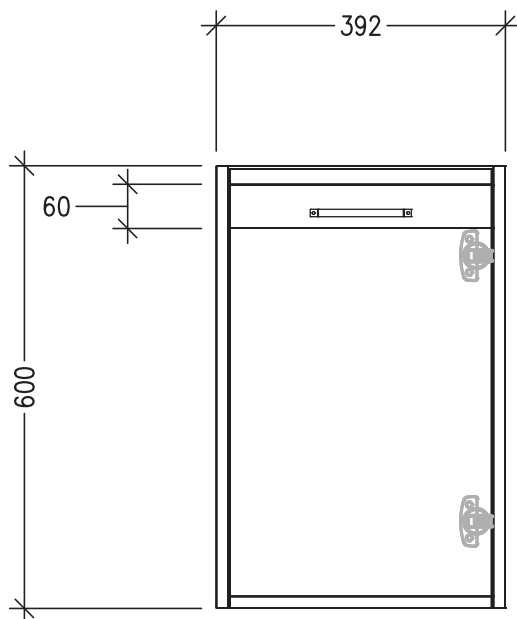

SPECIFICATION SHEET

Sahara 550mm 1 Door Wall Vanity, Left Hinge

Code: 7236L

Features

- 1 Door Wall Hung, Left Hinge
- Cabinet with Handle
- 50mm StoneCast Basin with Overflow
- Basin includes Wall Mounted Toilet Roll Holder or Towel Rail Holder
- Dimensions: H650 x W550 x D220
- Designed & Assembled in NZ

Technical Details

Note: All measurements shown are in millimetres. Sizes are nominal.

TOP VIEW

FRONT VIEW

SIDE VIEW

SPECIFICATION SHEET

Sahara 550mm 1 Door Wall Vanity, Right Hinge

Code: 7236R

Features

- 1 Door Wall Hung, Right Hinge
- Cabinet with Handle
- 50mm StoneCast Basin with Overflow
- Basin includes Wall Mounted Toilet Roll Holder or Towel Rail Holder
- Dimensions: H650 x W550 x D220
- Designed & Assembled in NZ

Technical Details

Note: All measurements shown are in millimetres. Sizes are nominal.

TOP VIEW

FRONT VIEW

SIDE VIEW