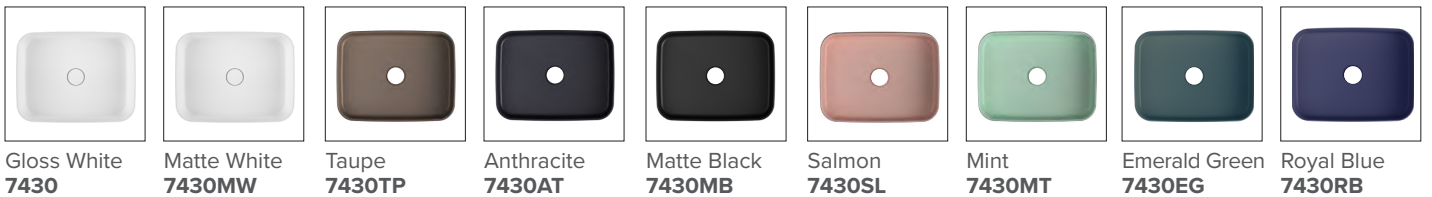

SPECIFICATION SHEET

Toni Rectangular Vessel Basin

Features

- Material: Vitreous China
- Bowl Position: Centre
- 9 Colours
- Dimensions: H120 x W500 x D360

Colour Options

Technical Details